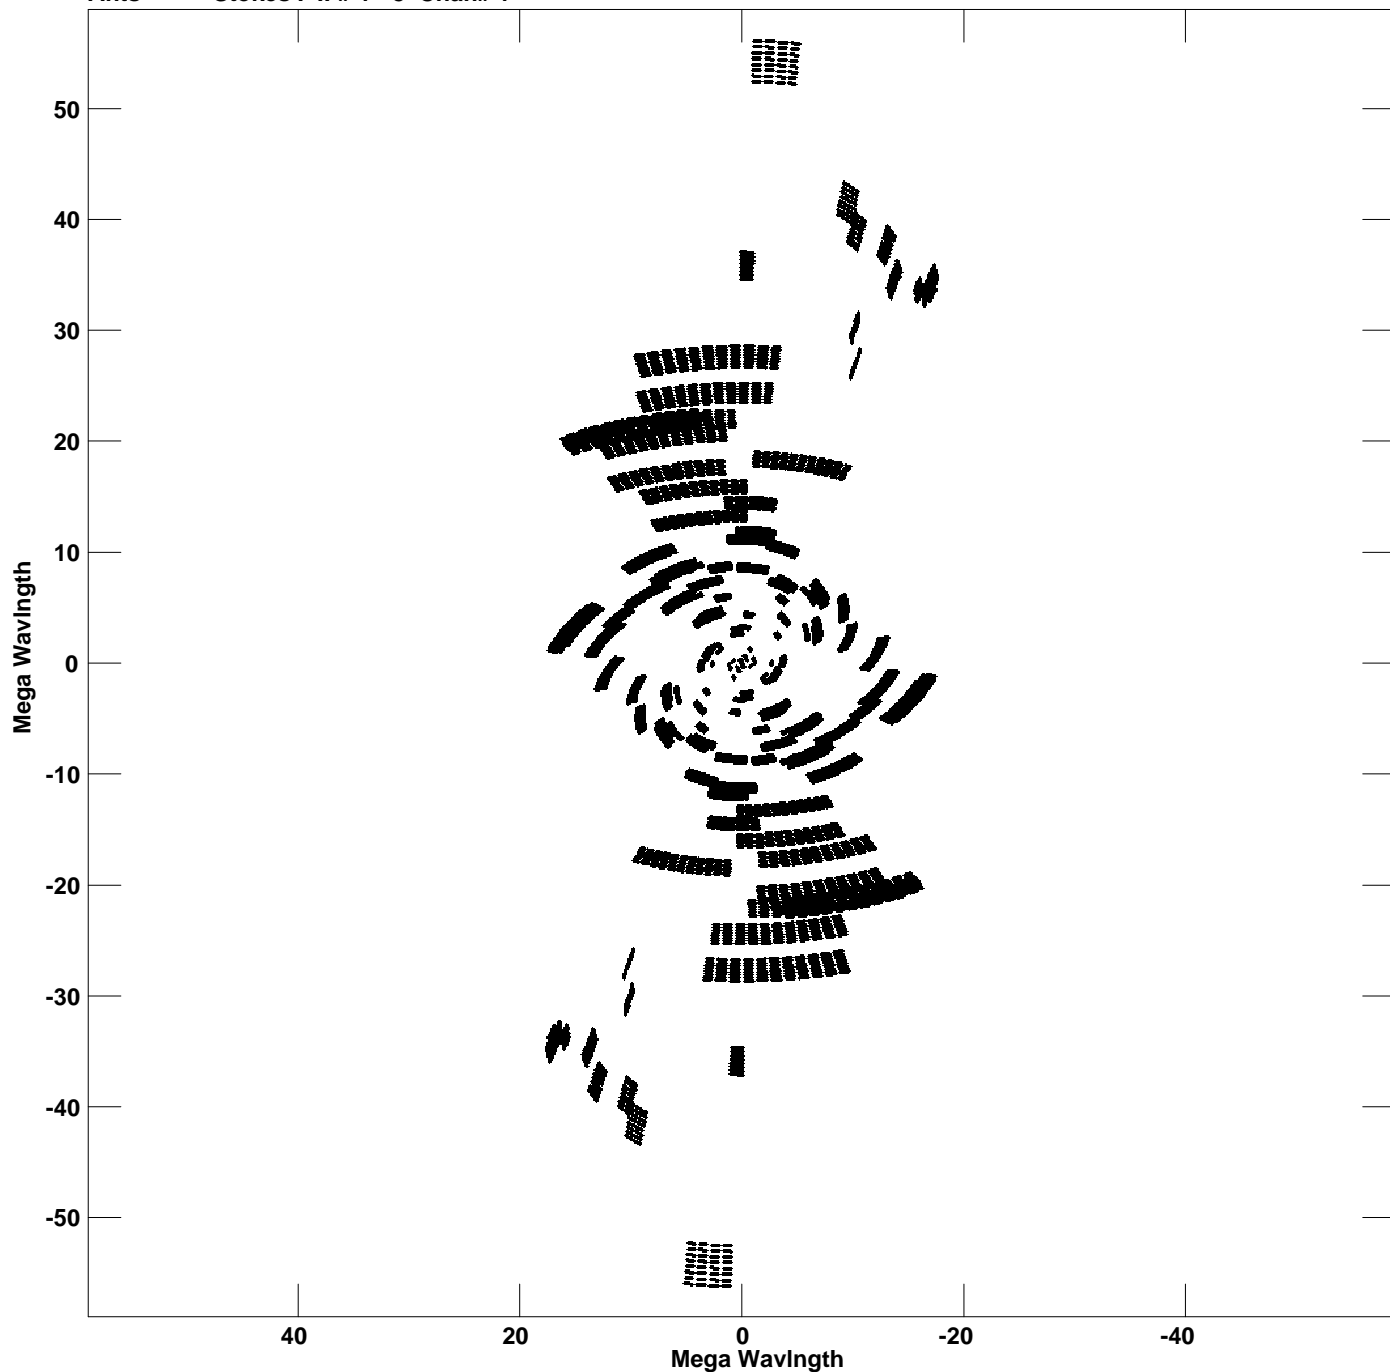

Plot file version 1 created 24-MAR-2021 18:11:30

V vs U for R25.MULTI.1 Source:R25

Ants * - * Stokes I IF# 1 - 8 Chan# 1

Freq = 1.6027 GHz, Bw = 16.000 MHz