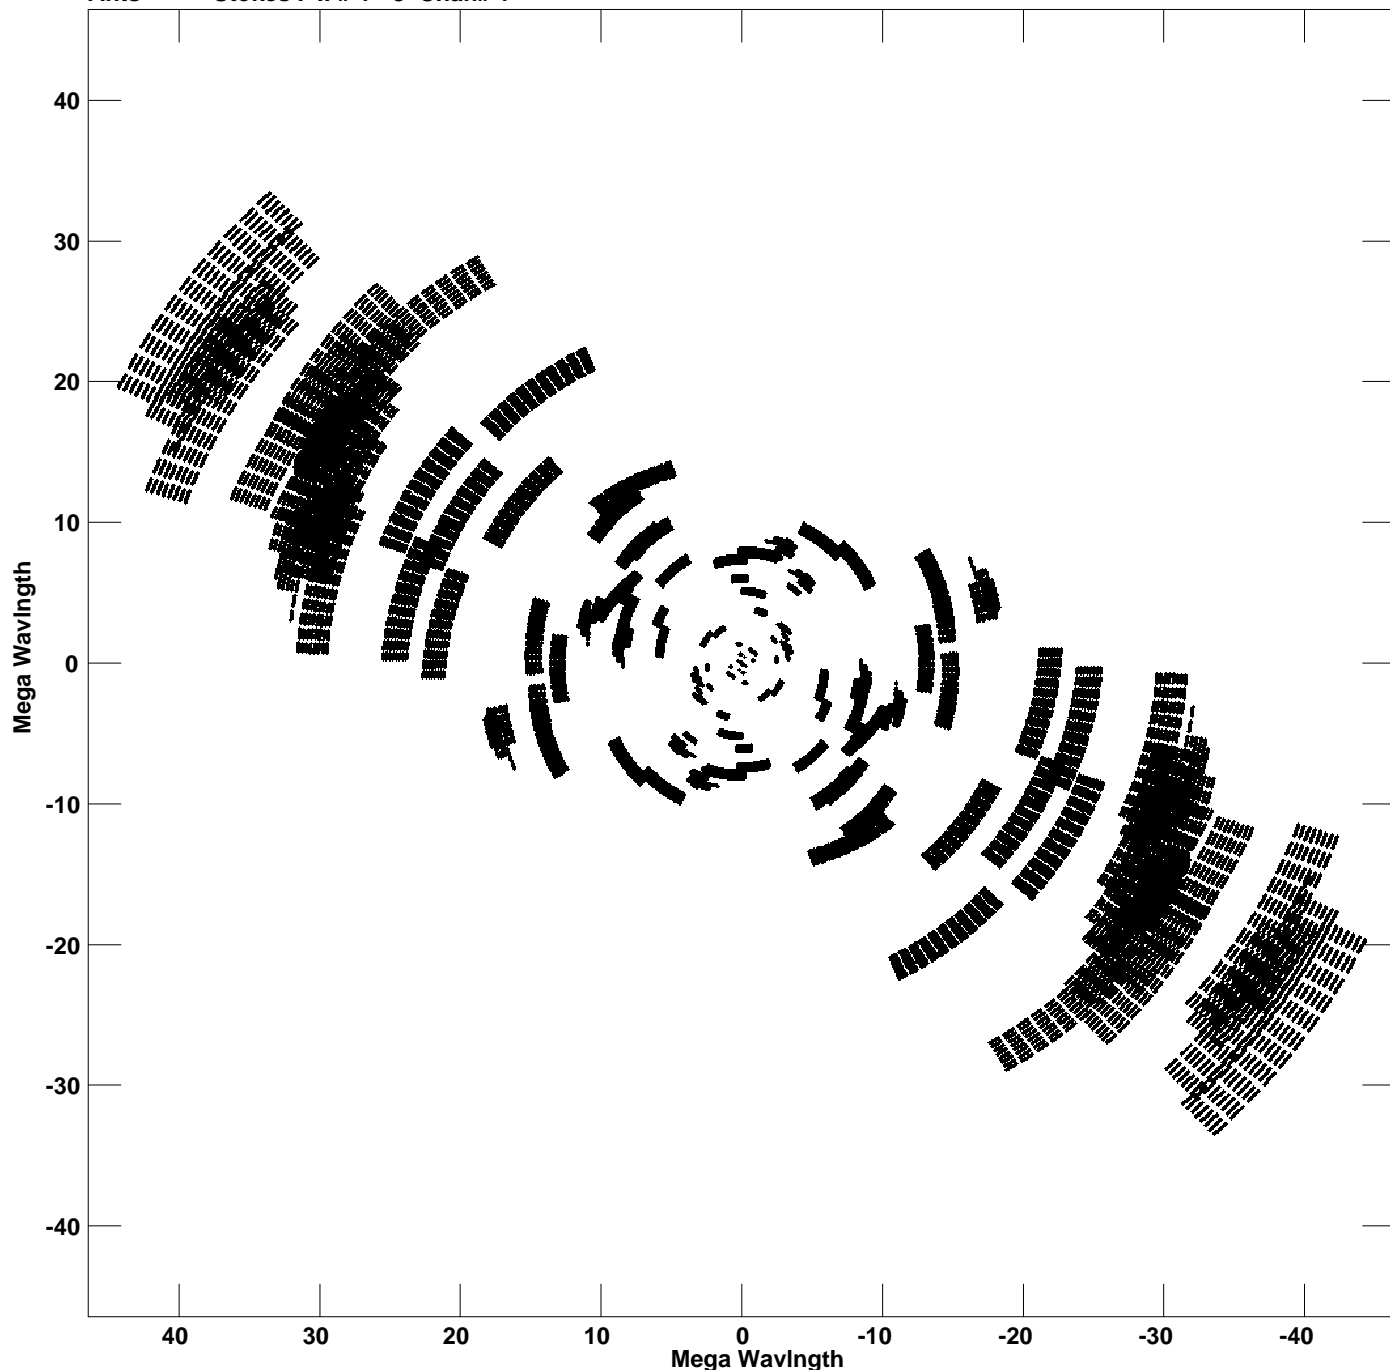

Plot file version 1 created 24-MAR-2021 18:09:05  
V vs U for R4.MULTI.1 Source:R4  
Ants \* - \* Stokes I IF# 1 - 8 Chan# 1

Freq = 1.6027 GHz, Bw = 16.000 MHz