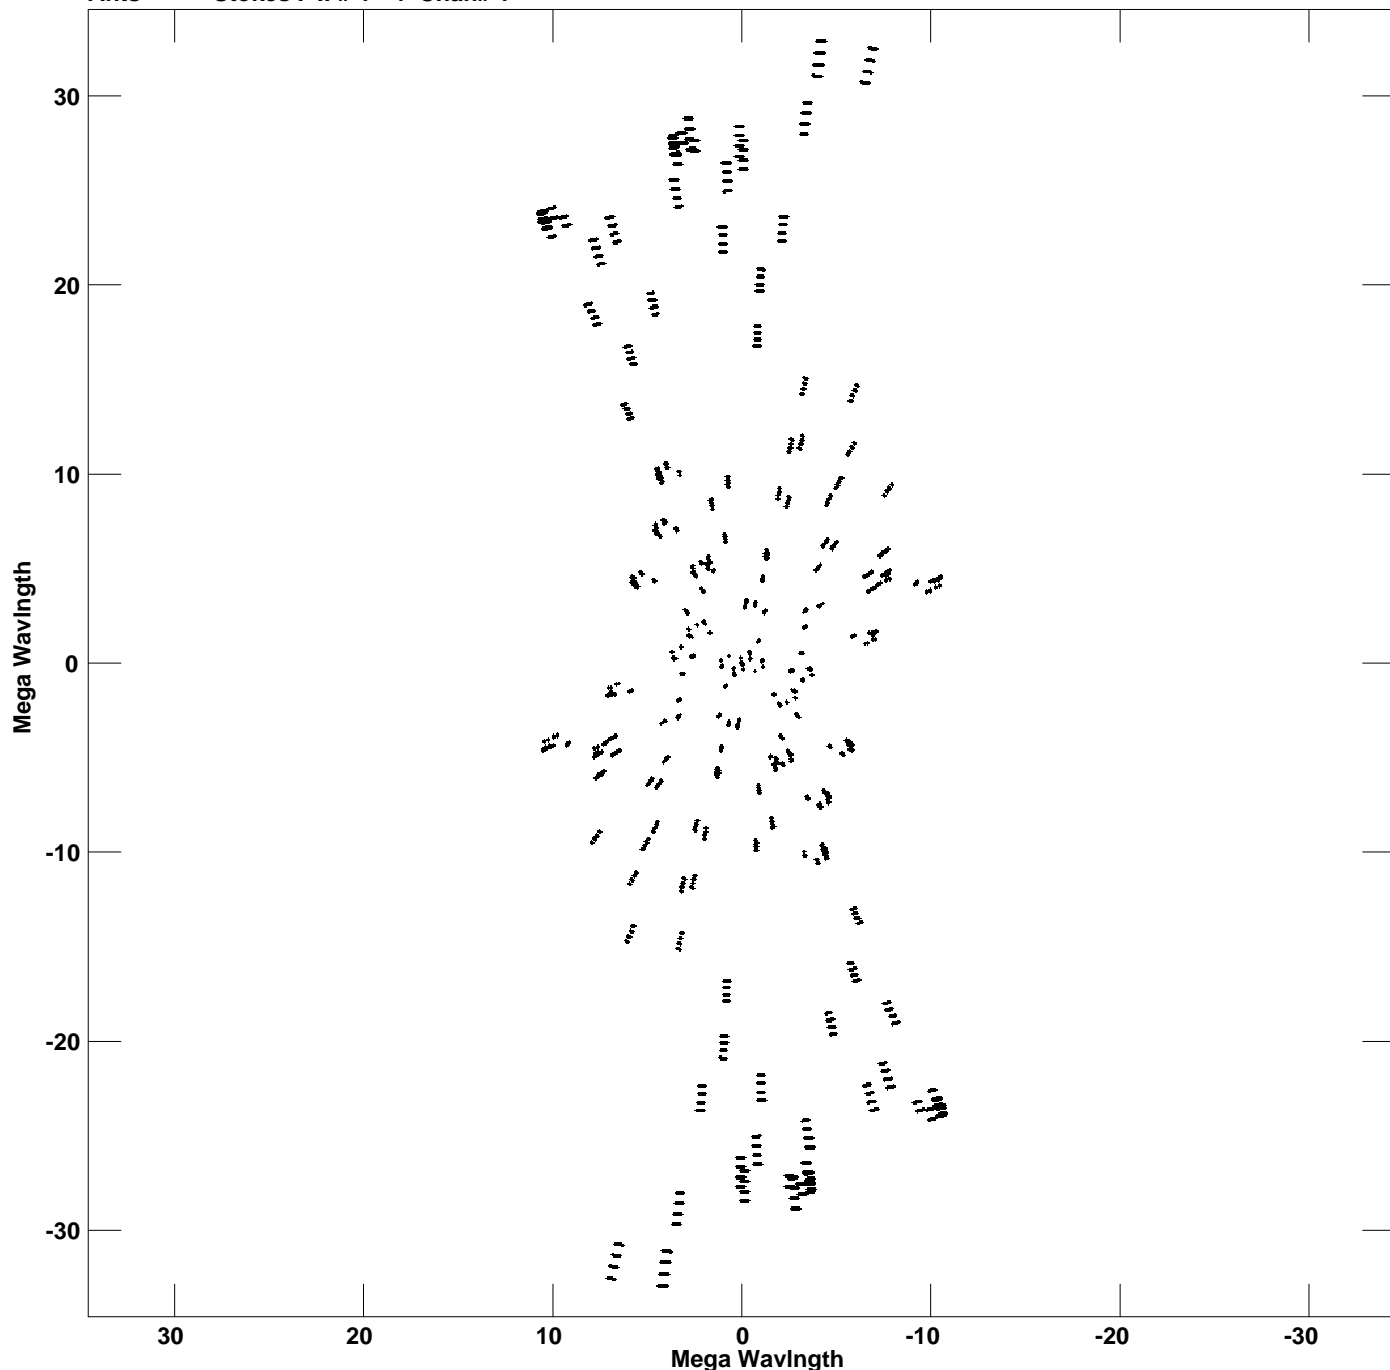

Plot file version 1 created 30-JUN-2021 11:58:18  
V vs U for B0355+54.MULTI.1 Source:B0355+54  
Ants \* - \* Stokes I IF# 1 - 4 Chan# 1

Freq = 1.6107 GHz, Bw = 32.000 MHz