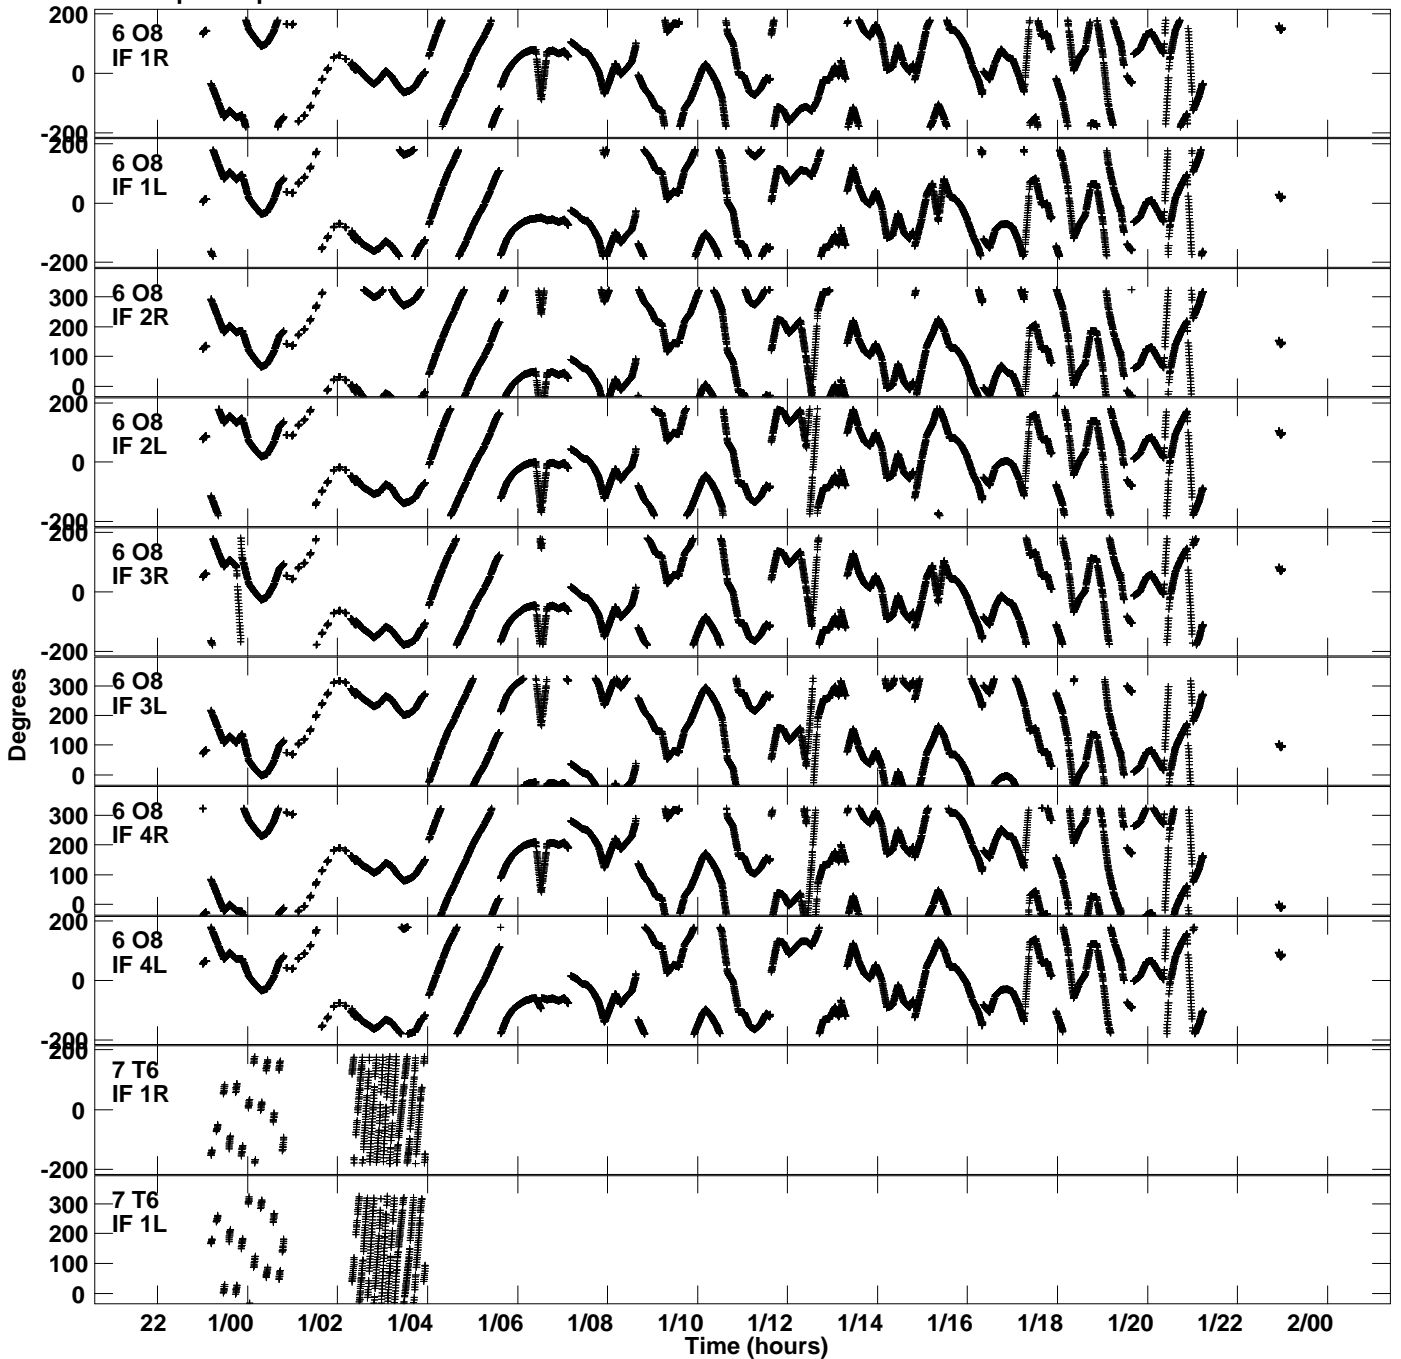

Plot file version 5 created 30-JUN-2021 10:58:22
Gain phs vs UTC time for EN007B.UVDATA.1
CL 4 Rpol & Lpol IF 1 - 4