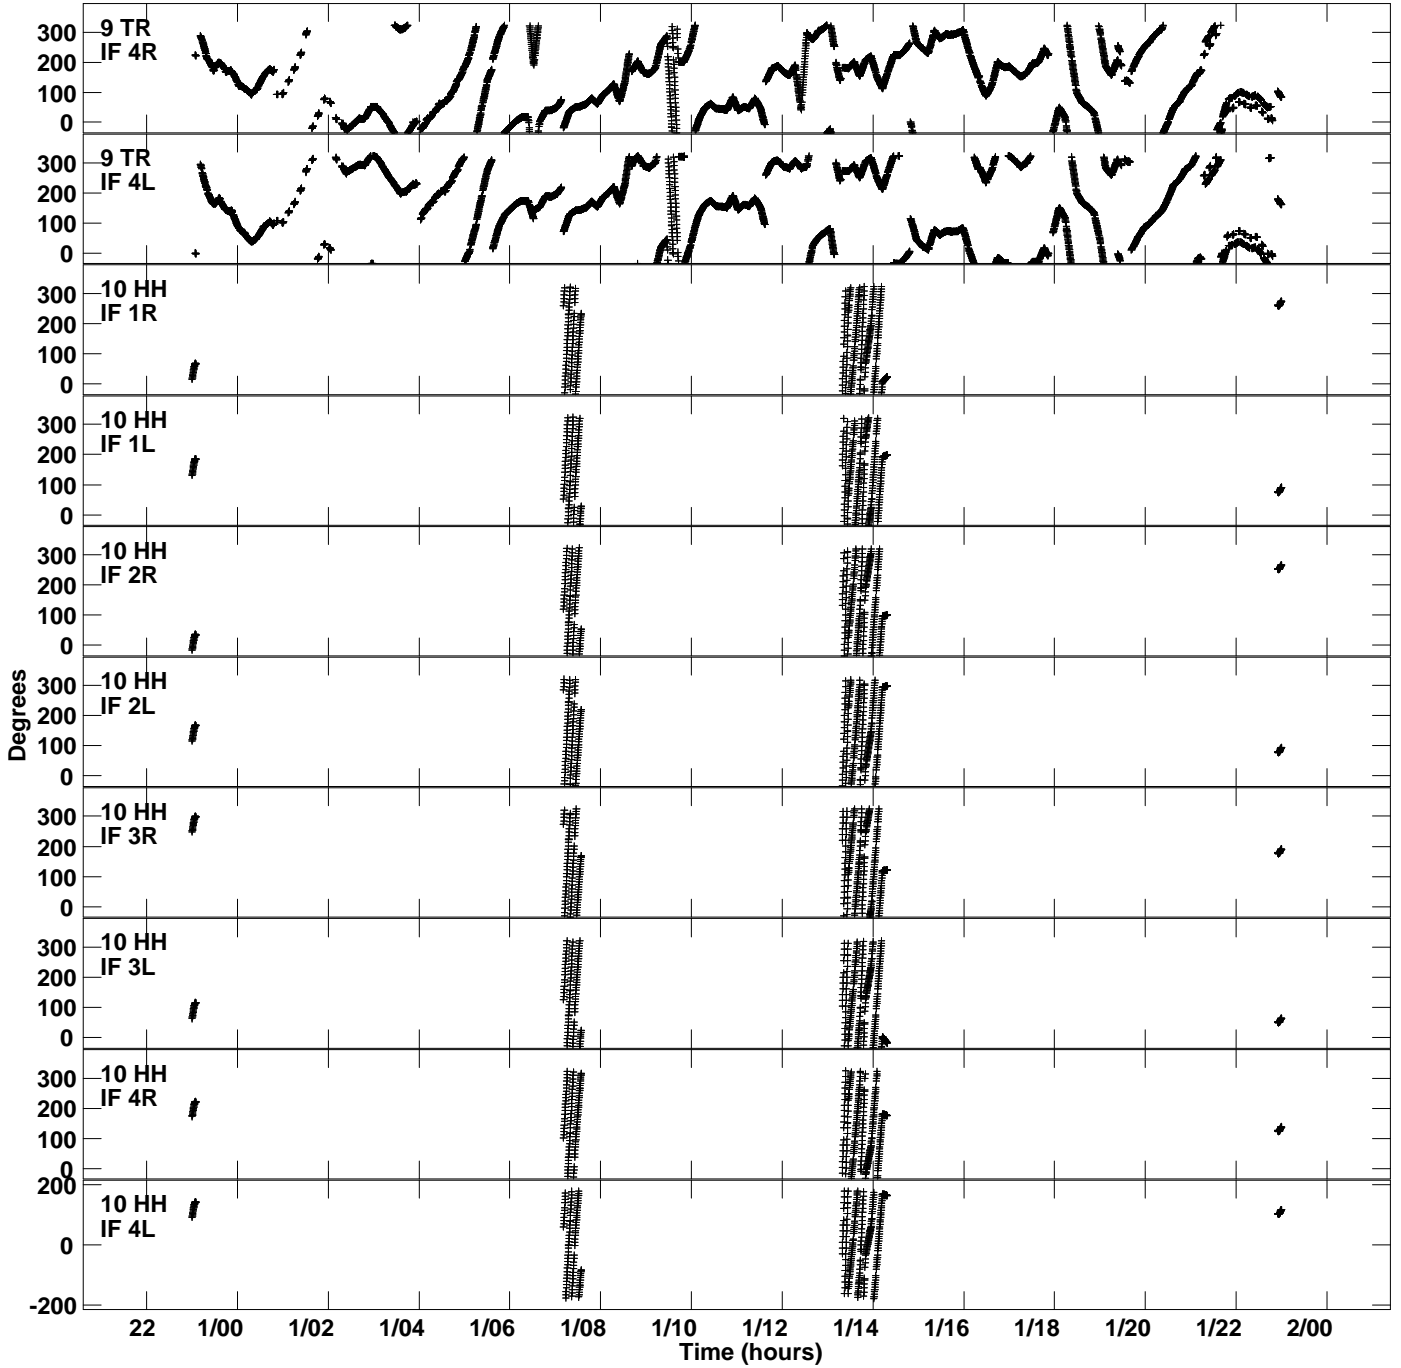

Plot file version 5 created 30-JUN-2021 10:58:22  
Gain phs vs UTC time for EN007B.UVDATA.1  
CL 4 Rpol & Lpol IF 1 - 4

Plot file version 6 created 30-JUN-2021 10:58:22  
Gain phs vs UTC time for EN007B.UVDATA.1  
CL 4 Rpol & Lpol IF 1 - 4

Plot file version 7 created 30-JUN-2021 10:58:22  
Gain phs vs UTC time for EN007B.UVDATA.1  
CL 4 Rpol & Lpol IF 1 - 4

Plot file version 8 created 30-JUN-2021 10:58:22  
Gain phs vs UTC time for EN007B.UVDATA.1  
CL 4 Rpol & Lpol IF 1 - 4