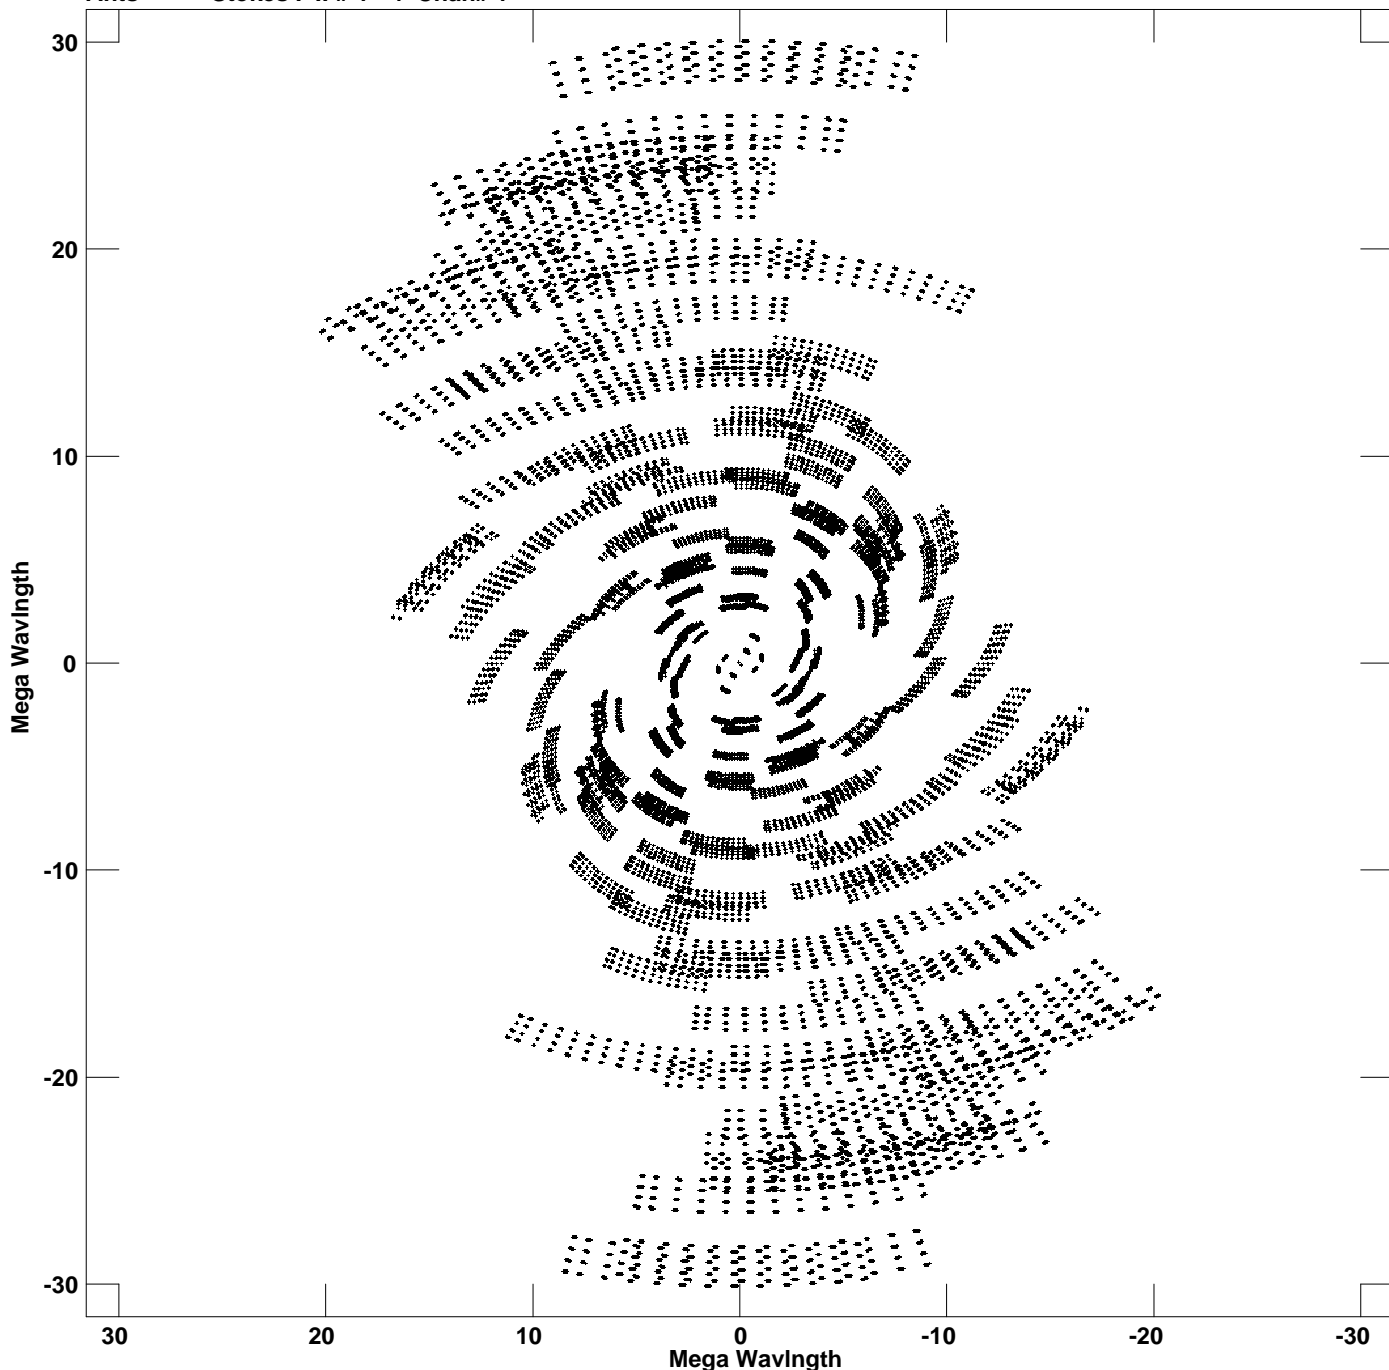

Plot file version 1 created 30-JUN-2021 12:05:56  
V vs U for J1345+4452.MULTI.1 Source:J1345+4452  
Ants \* - \* Stokes I IF# 1 - 4 Chan# 1

Freq = 1.6107 GHz, Bw = 32.000 MHz