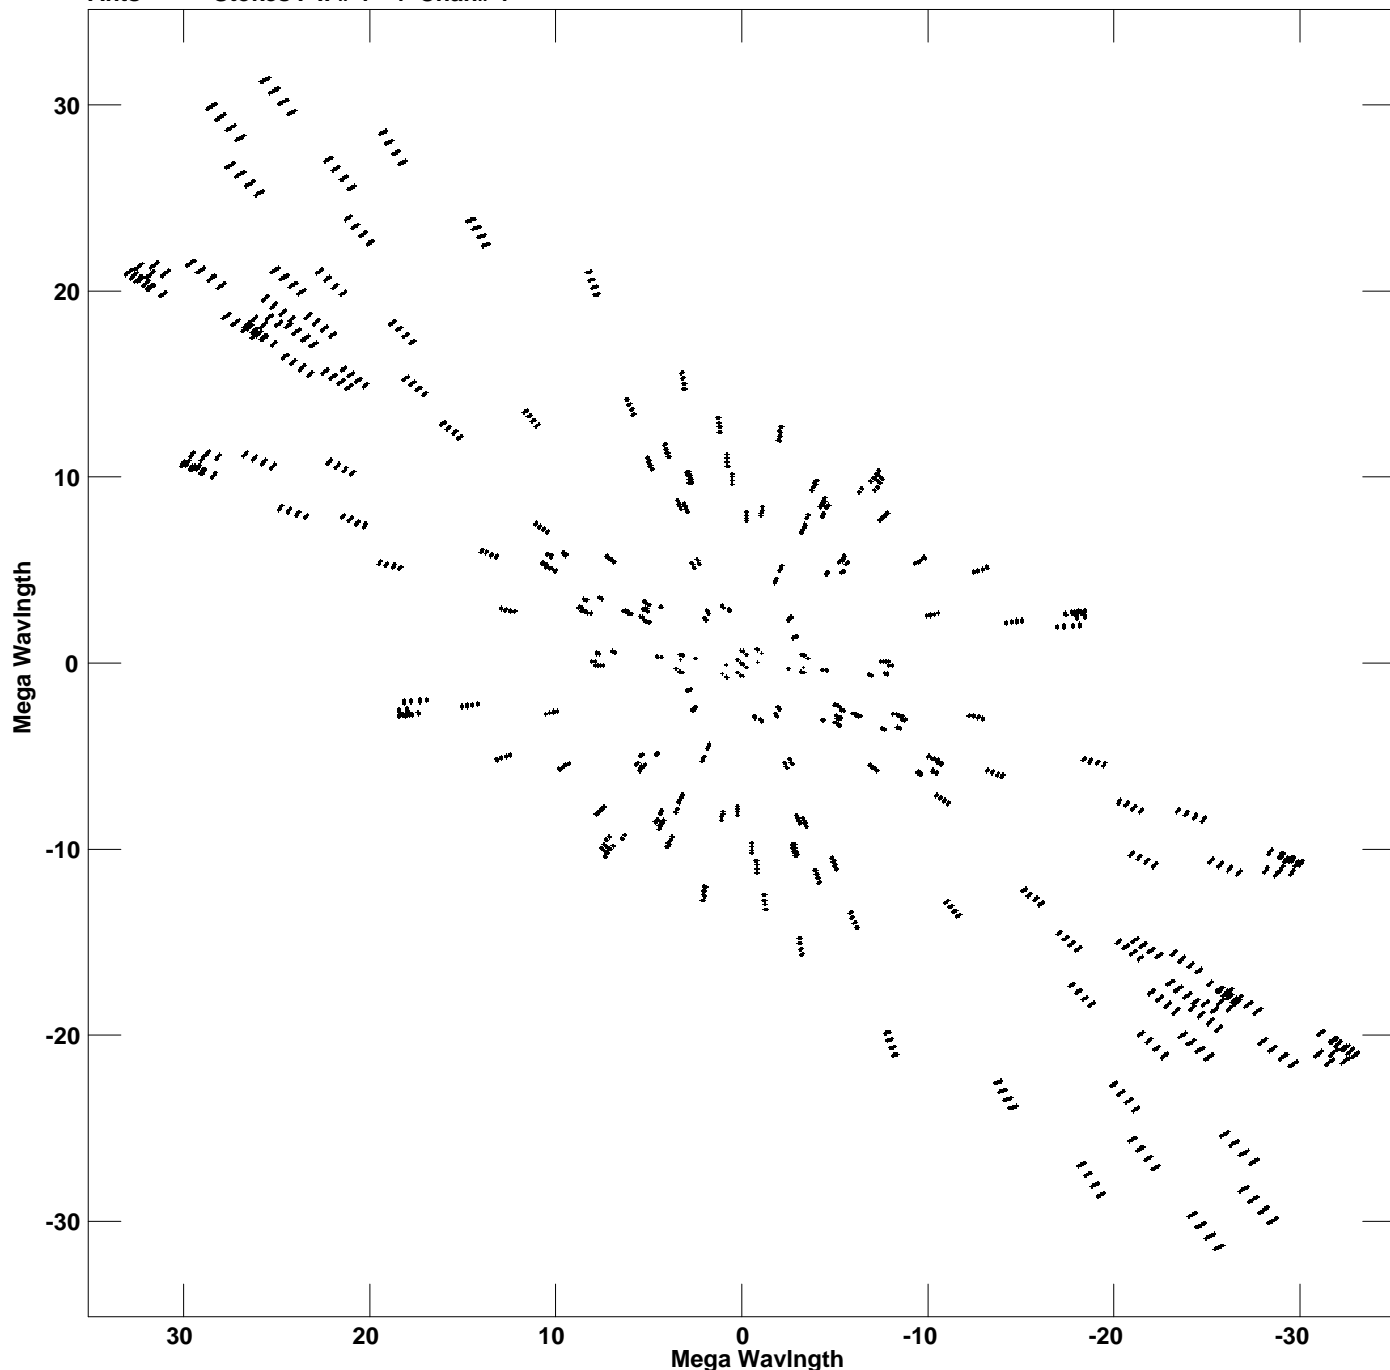

Plot file version 1 created 01-OCT-2021 12:51:51  
V vs U for B0355+54.MULTI.1 Source:B0355+54  
Ants \* - \* Stokes I IF# 1 - 4 Chan# 1

Freq = 1.6107 GHz, Bw = 32.000 MHz