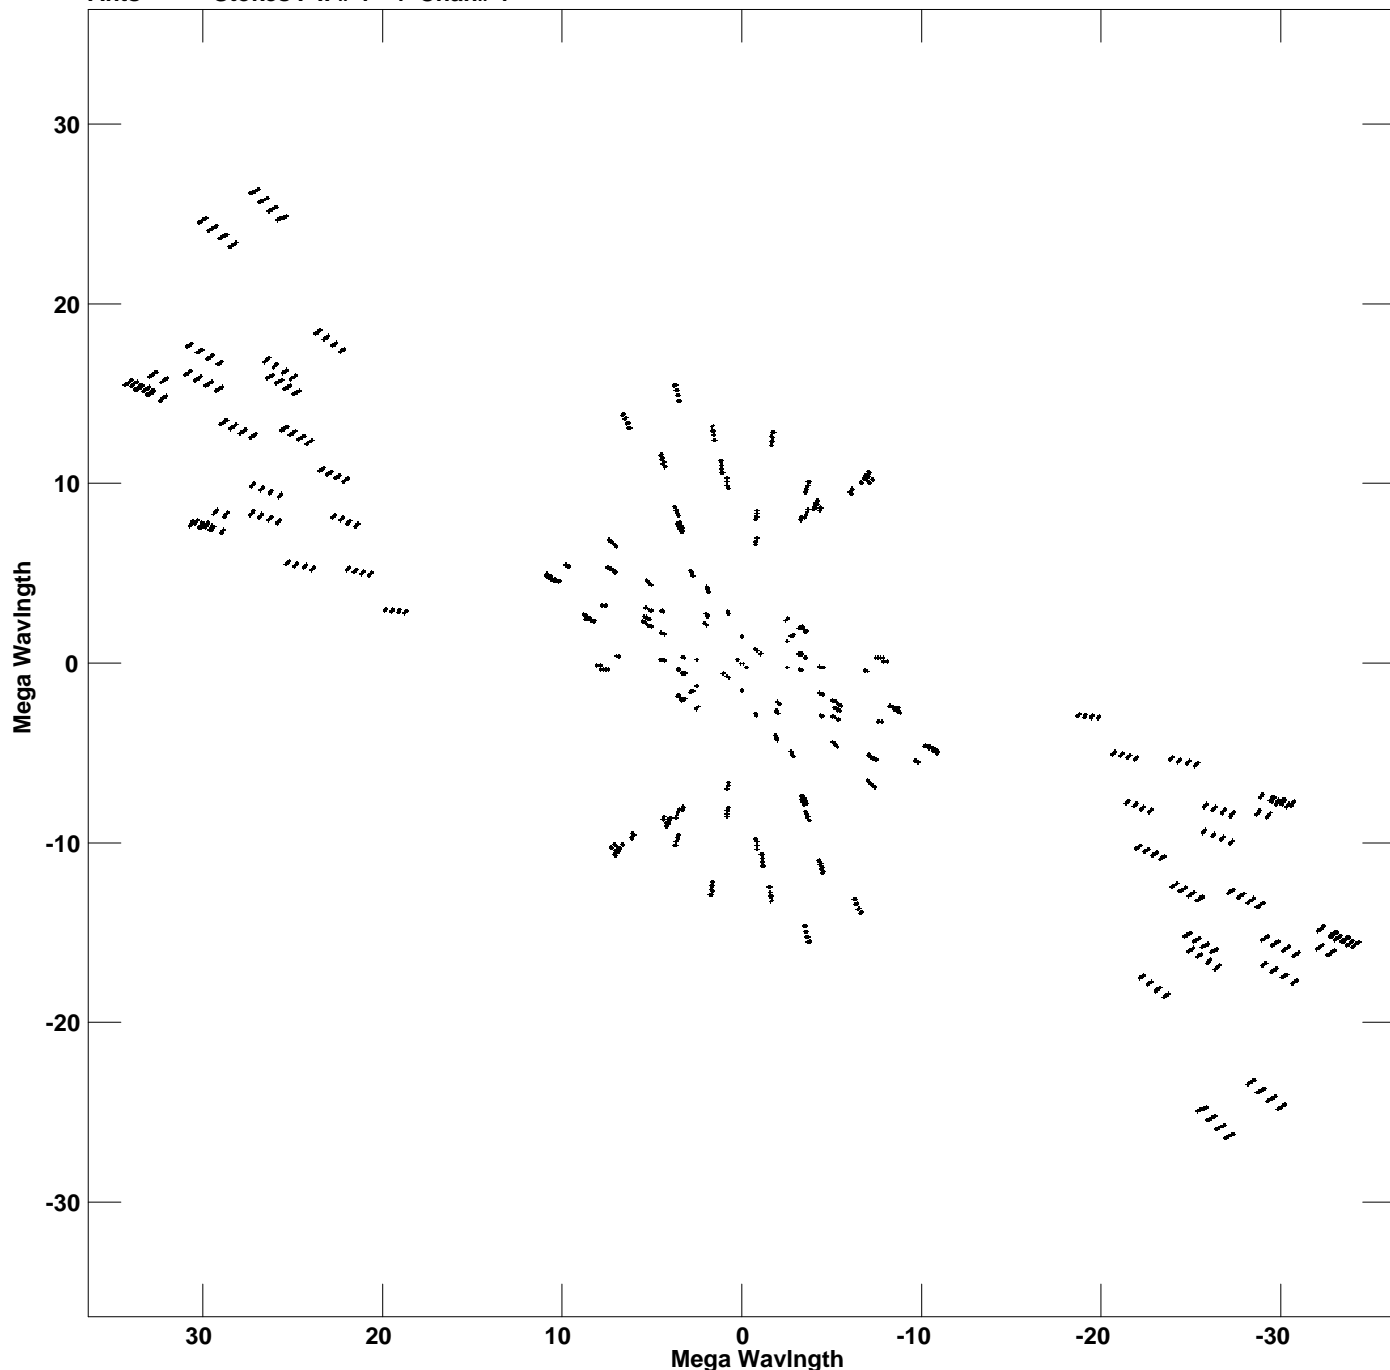

Plot file version 1 created 01-OCT-2021 12:51:18  
V vs U for J1335+4542.MULTI.1 Source:J1335+4542  
Ants \* - \* Stokes I IF# 1 - 4 Chan# 1

Freq = 1.6107 GHz, Bw = 32.000 MHz