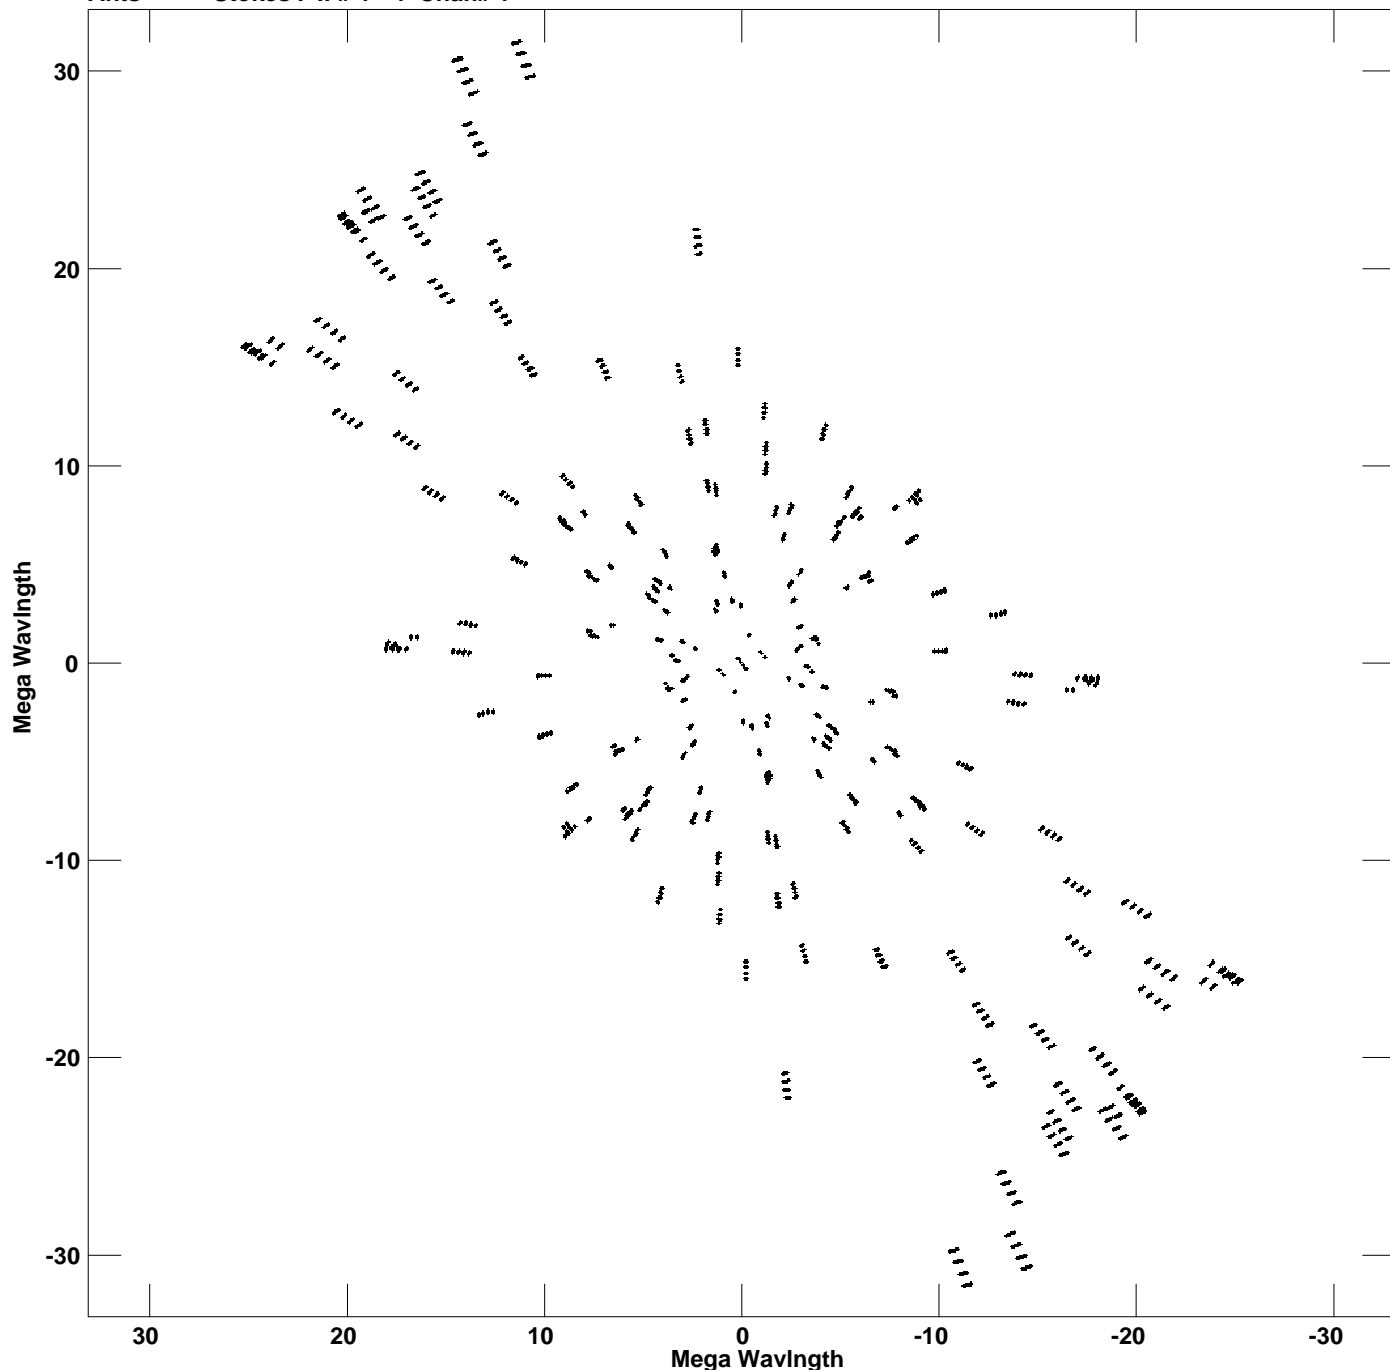

Plot file version 1 created 01-OCT-2021 12:52:21
V vs U for J1429+5406.MULTI.1 Source:J1429+5406
Ants * - * Stokes I IF# 1 - 4 Chan# 1

Freq = 1.6107 GHz, Bw = 32.000 MHz