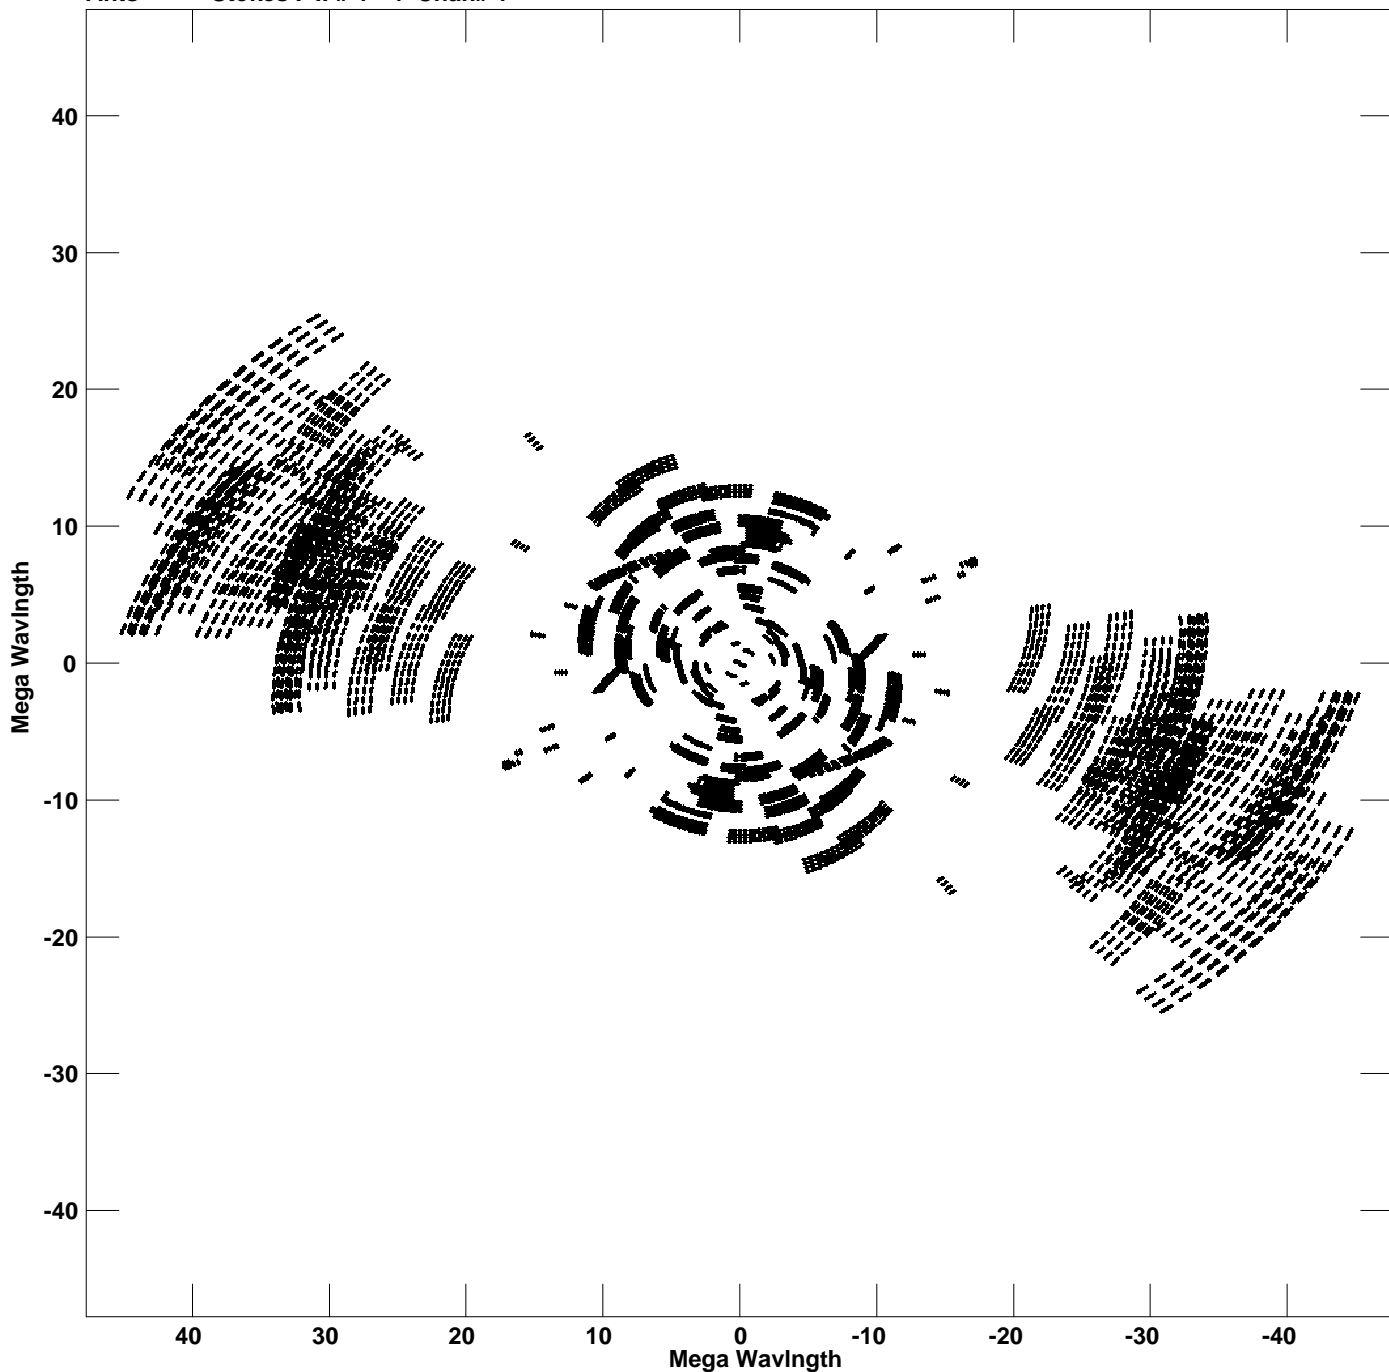

Plot file version 1 created 01-OCT-2021 12:51:41
V vs U for R17.MULTI.1 Source:R17
Ants * - * Stokes I IF# 1 - 4 Chan# 1

Freq = 1.6107 GHz, Bw = 32.000 MHz