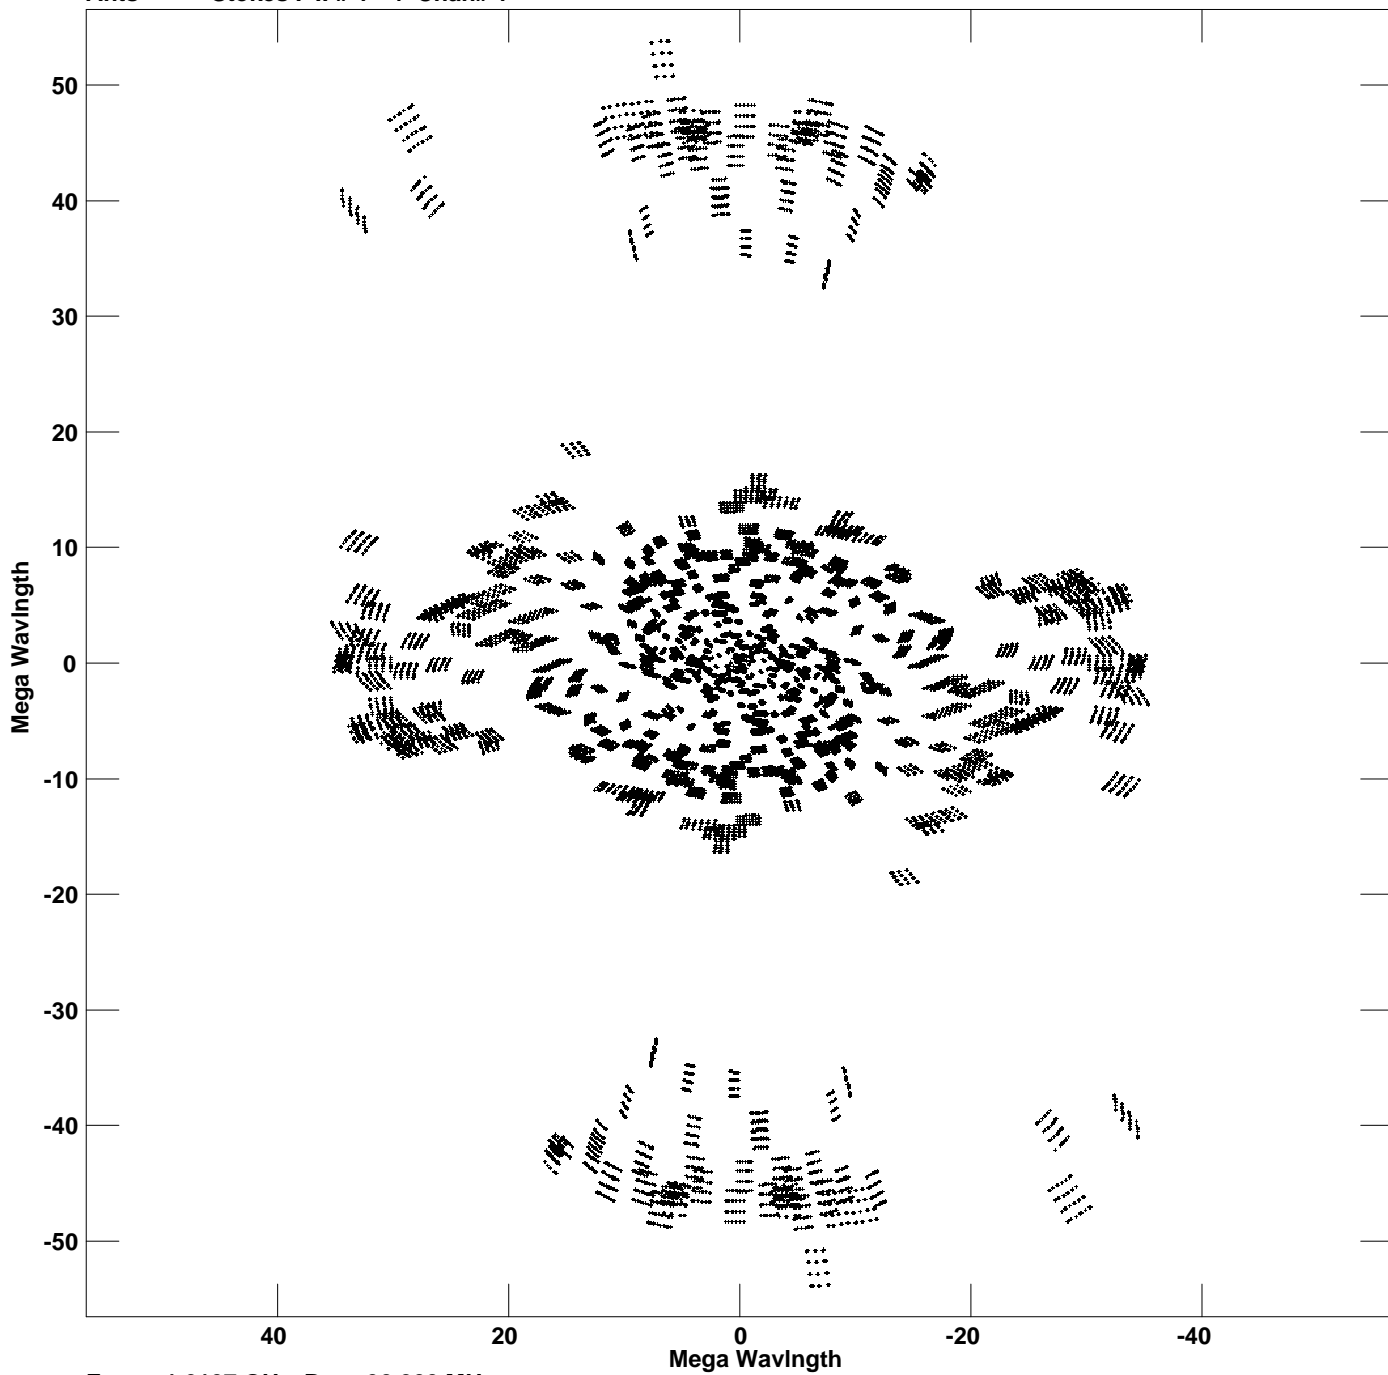

Plot file version 1 created 17-JAN-2022 23:55:01  
V vs U for J1124+2307.MULTI.1 Source:J1124+2307  
Ants \* - \* Stokes I IF# 1 - 4 Chan# 1

Freq = 1.6107 GHz, Bw = 32.000 MHz