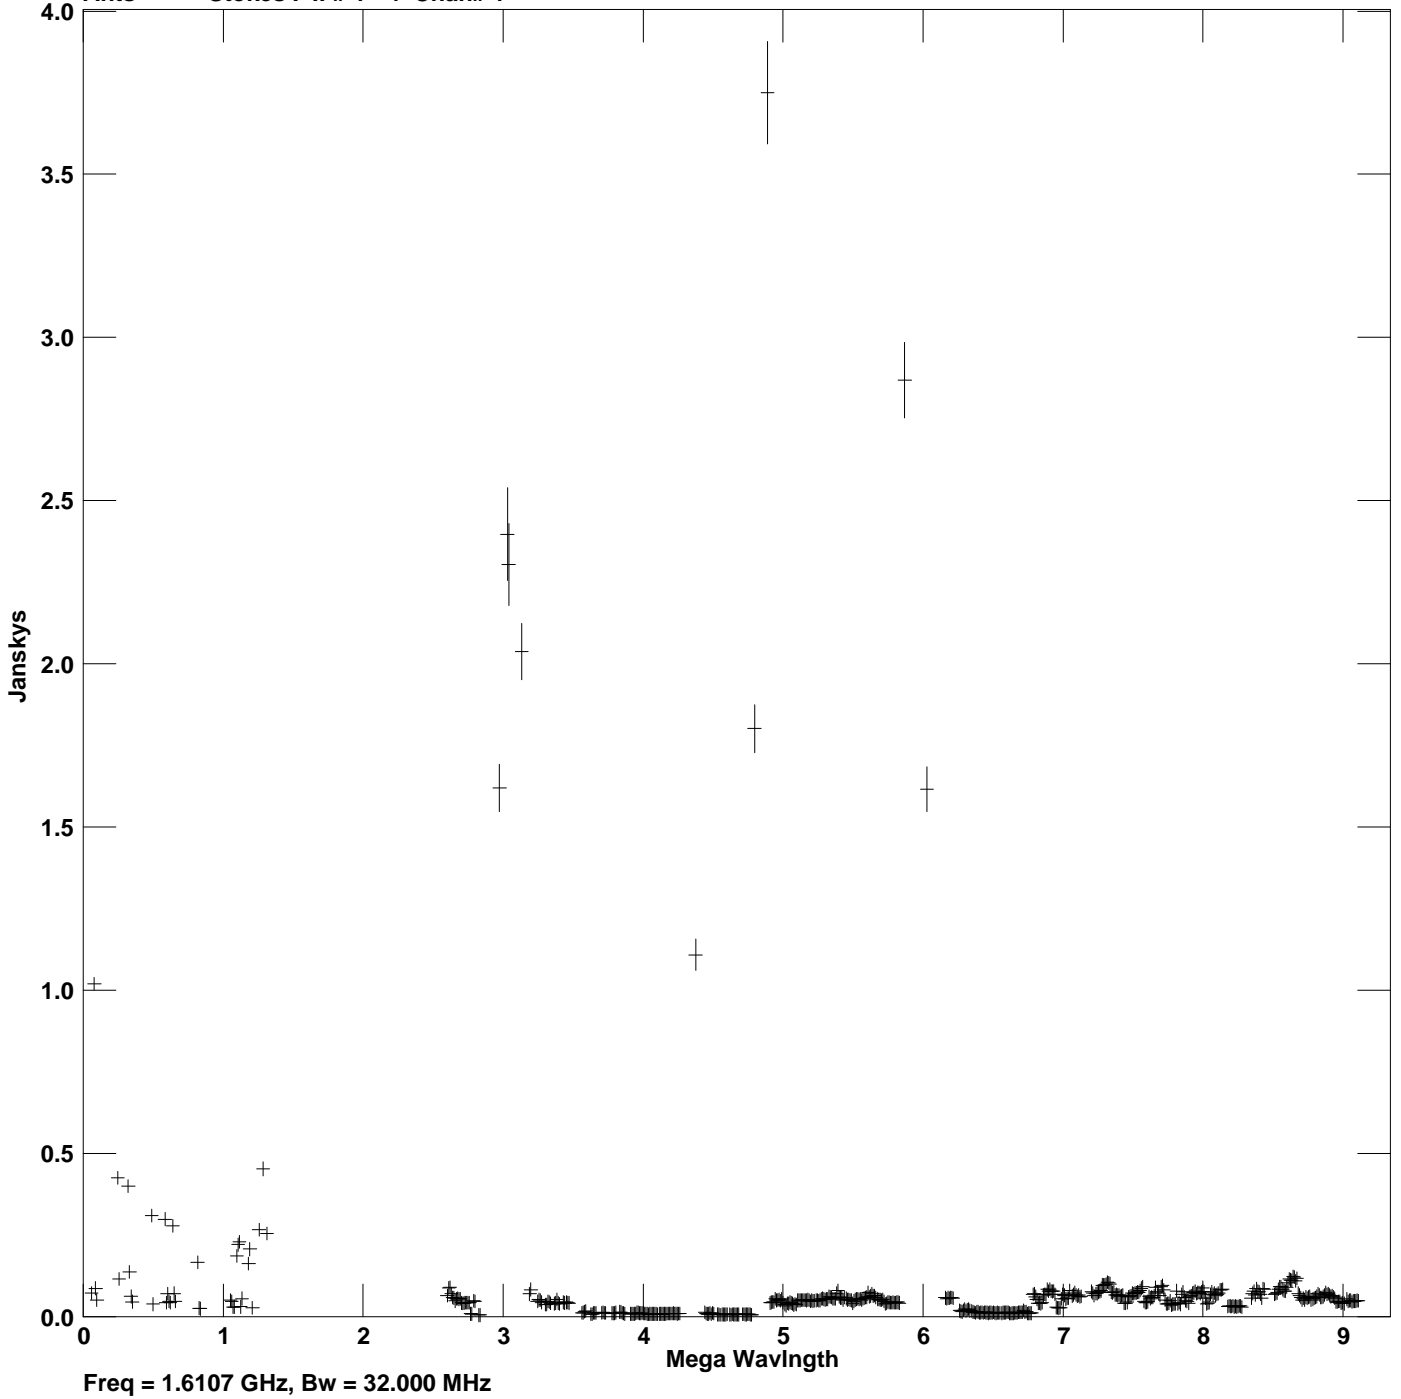

Plot file version 1 created 24-SEP-2021 10:09:19
Amplitude vs UV dist for R14.MULTI.1 Source:R14
Ants * - * Stokes I IF# 1 - 4 Chan# 1

Freq = 1.6107 GHz, Bw = 32.000 MHz