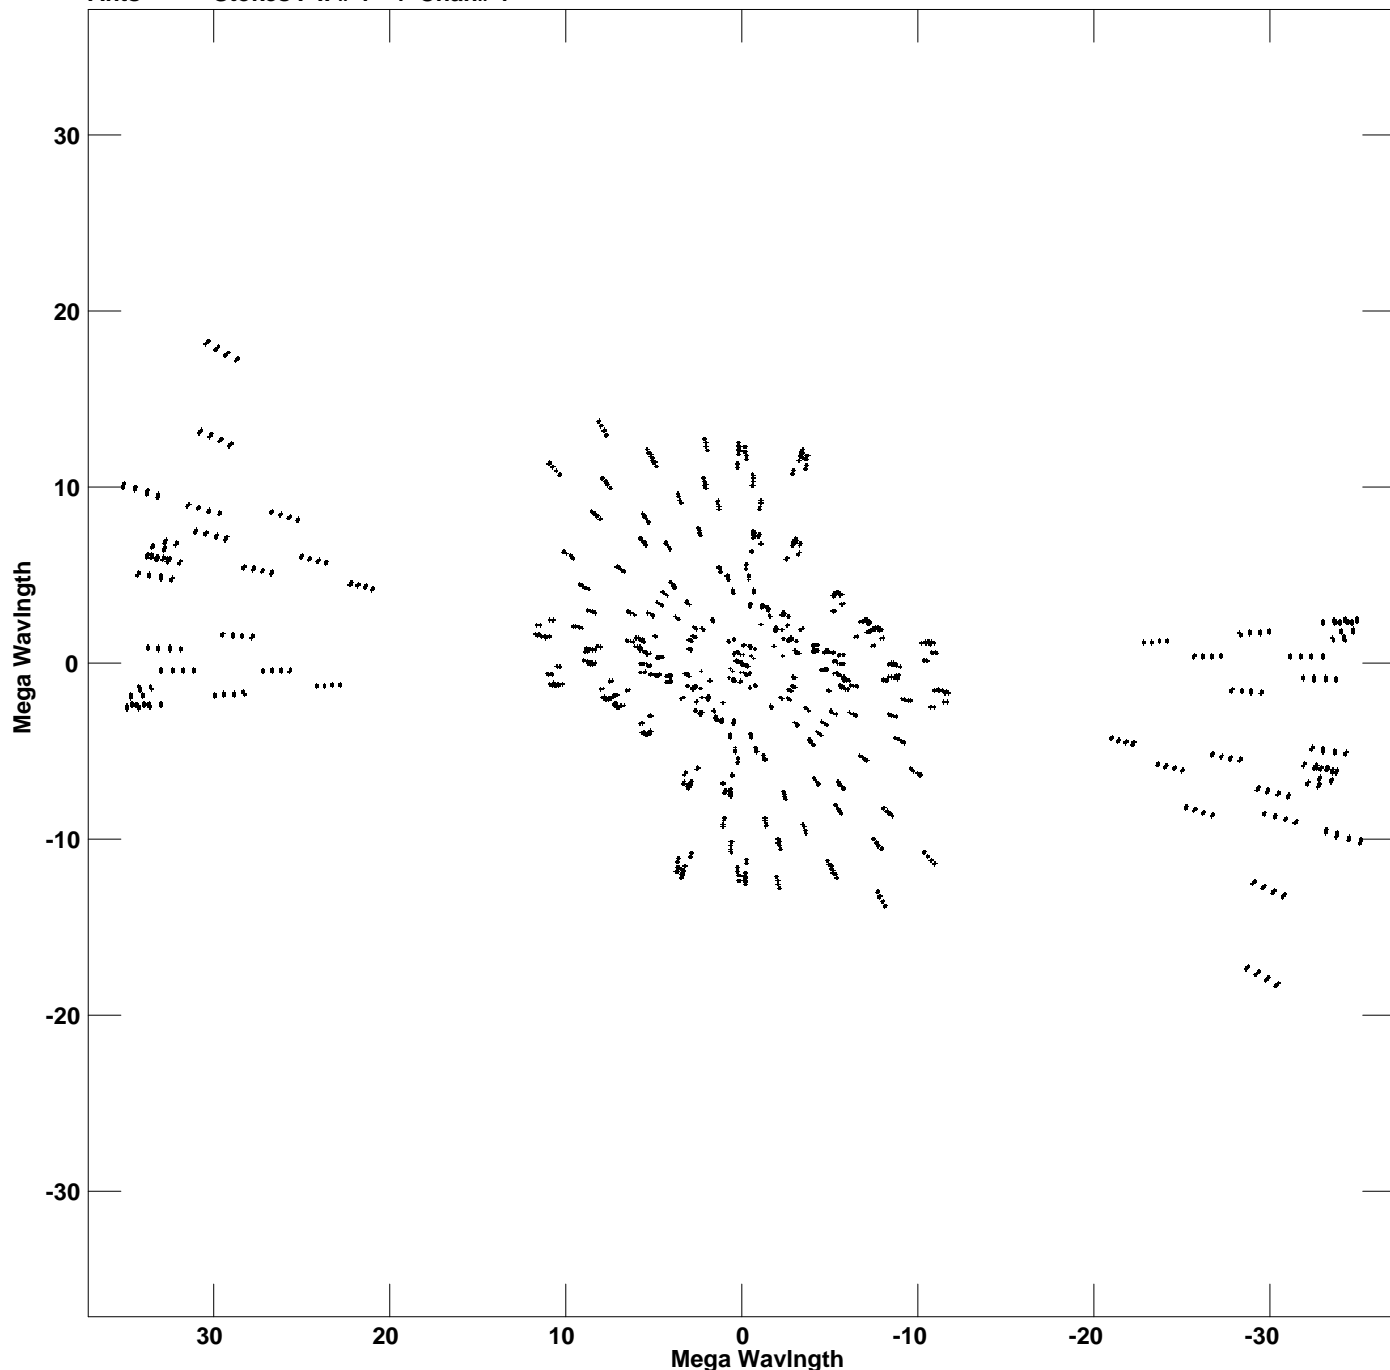

Plot file version 1 created 04-FEB-2022 11:18:57  
V vs U for J1345+4452.MULTI.1 Source:J1345+4452  
Ants \* - \* Stokes I IF# 1 - 4 Chan# 1

Freq = 1.6107 GHz, Bw = 32.000 MHz