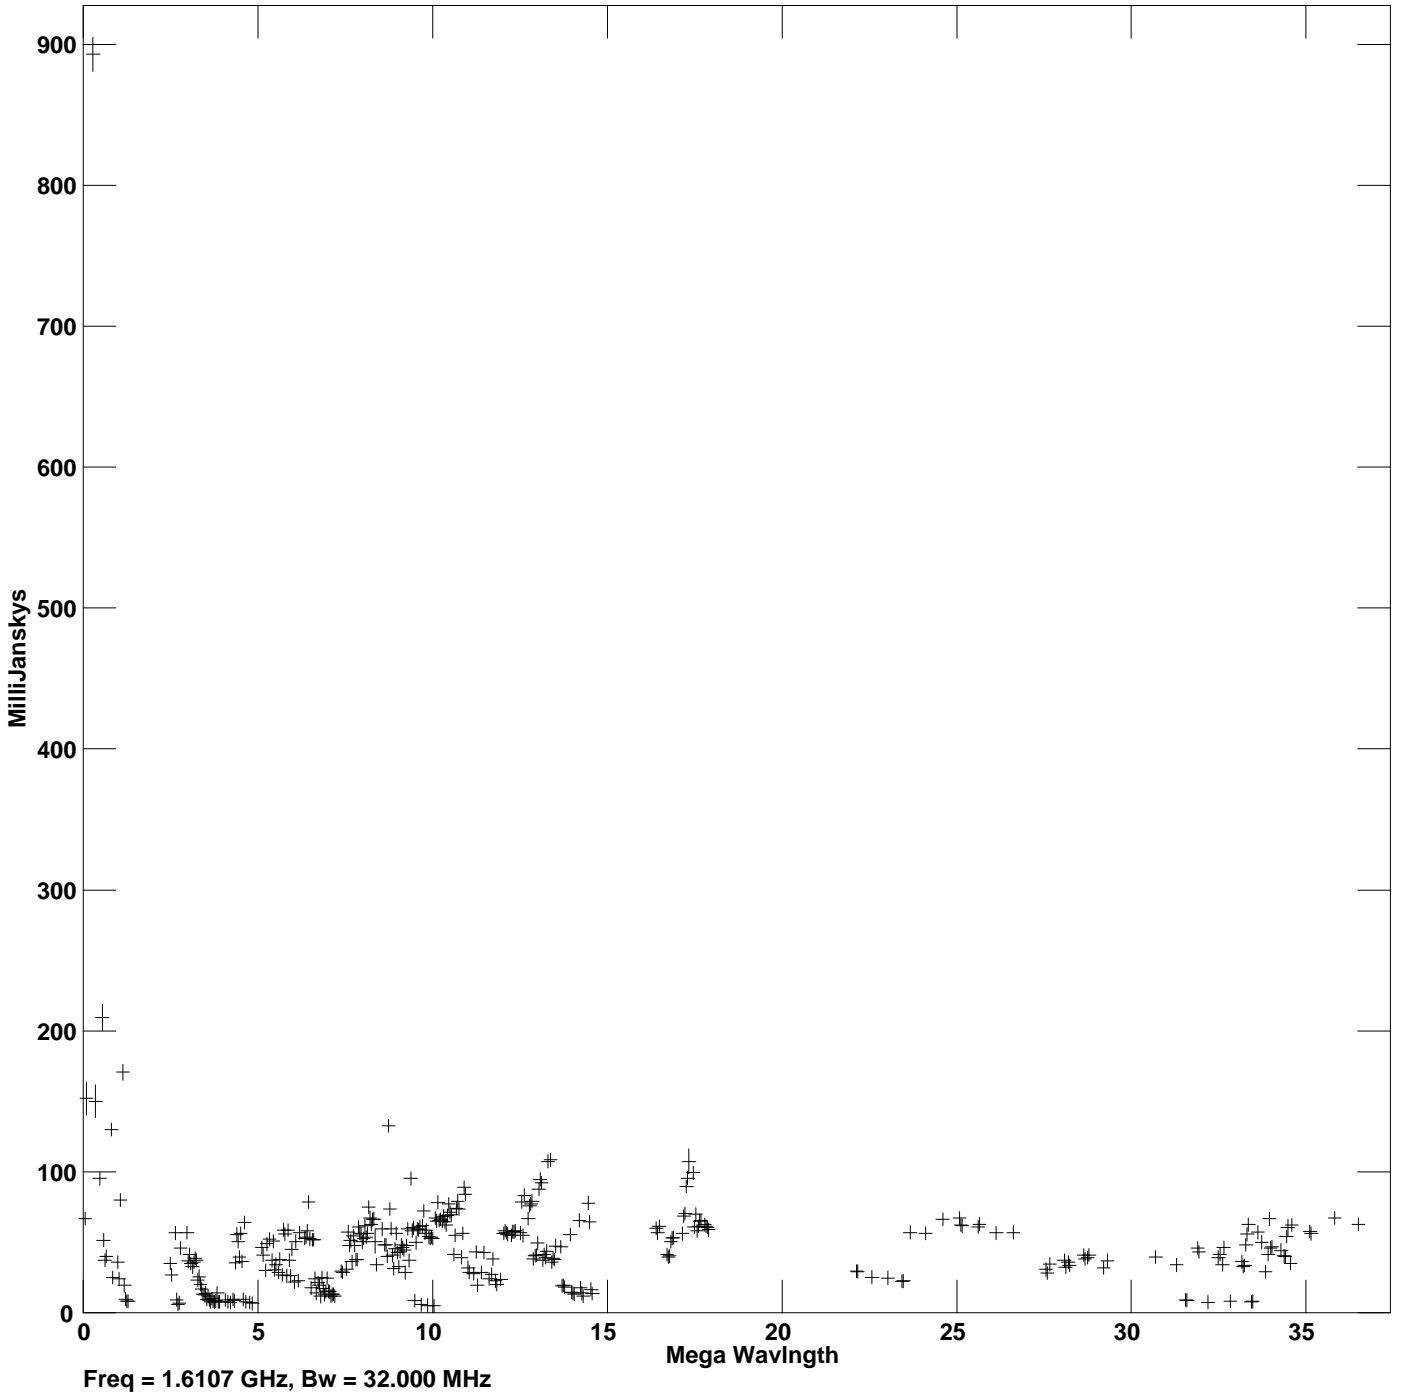

Plot file version 1 created 04-FEB-2022 11:17:40
Amplitude vs UV dist for R14.MULTI.1 Source:R14
Ants * - * Stokes I IF# 1 - 4 Chan# 1

Freq = 1.6107 GHz, Bw = 32.000 MHz