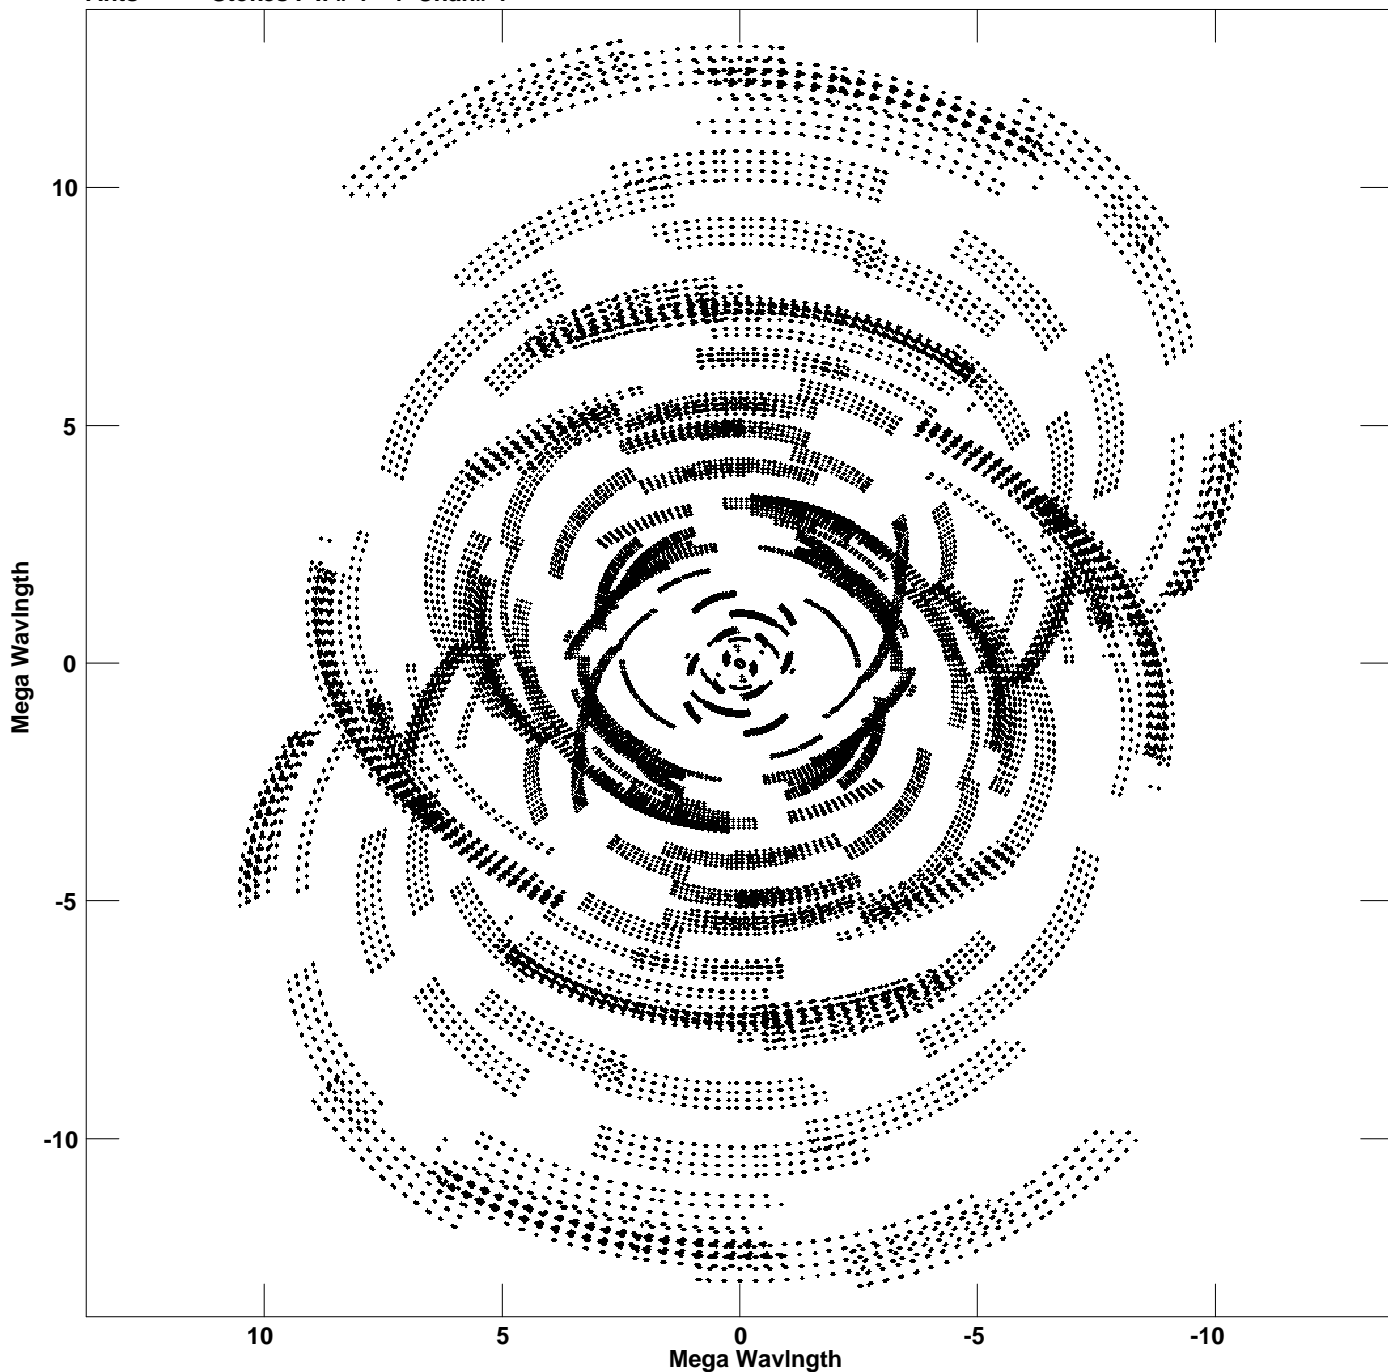

Plot file version 1 created 21-FEB-2022 02:56:04
V vs U for J1358+4737.MULTI.1 Source:J1358+4737
Ants * - * Stokes I IF# 1 - 4 Chan# 1

Freq = 1.6107 GHz, Bw = 32.000 MHz