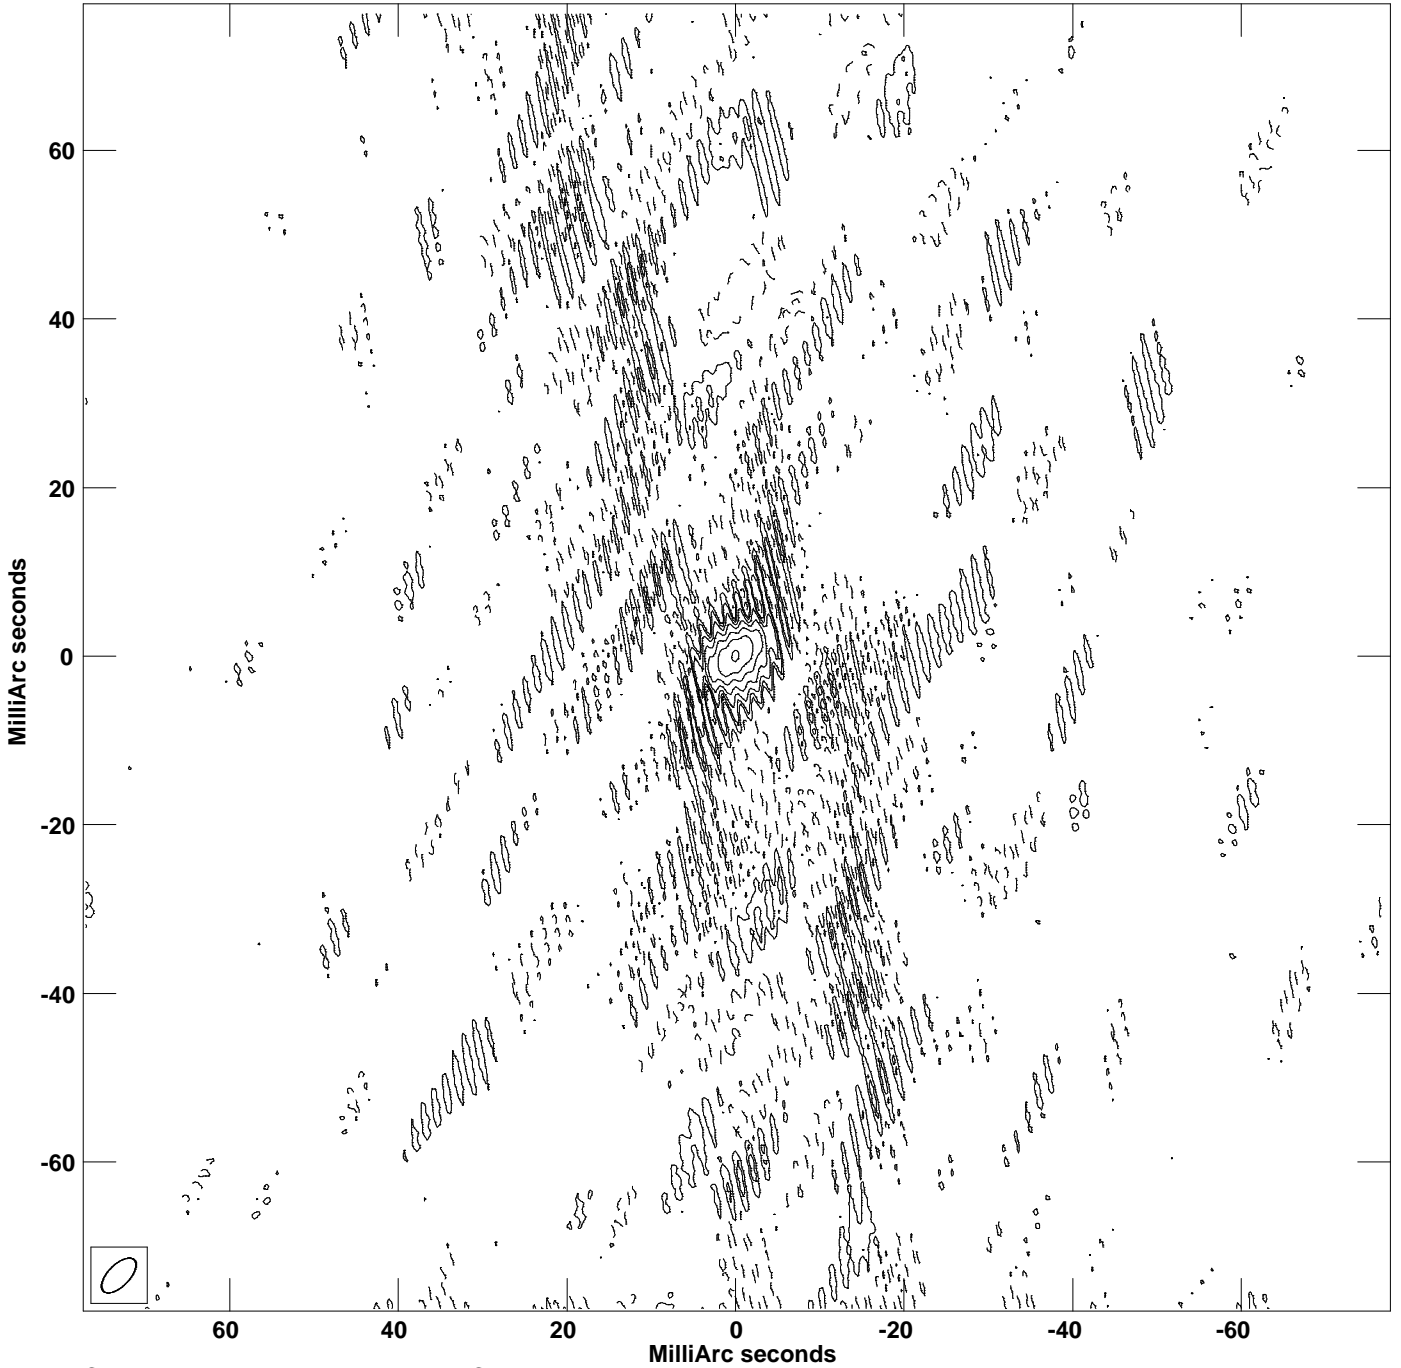

PLot file version 1 created 23-JUN-2023 12:25:05
CONT: 1743-036 IPOL 4935.562 MHz 1743-036.ICL001.1

Center at RA 17 45 47.8393000 DEC -03 38 47.537000
Cont peak brightness = 6.3724E-02 JY/BEAM
Levs = 6.372E-04 * (-1.42, 1.423, 2.846, 5.693, 11.39, 22.77, 45.54, 91.09)