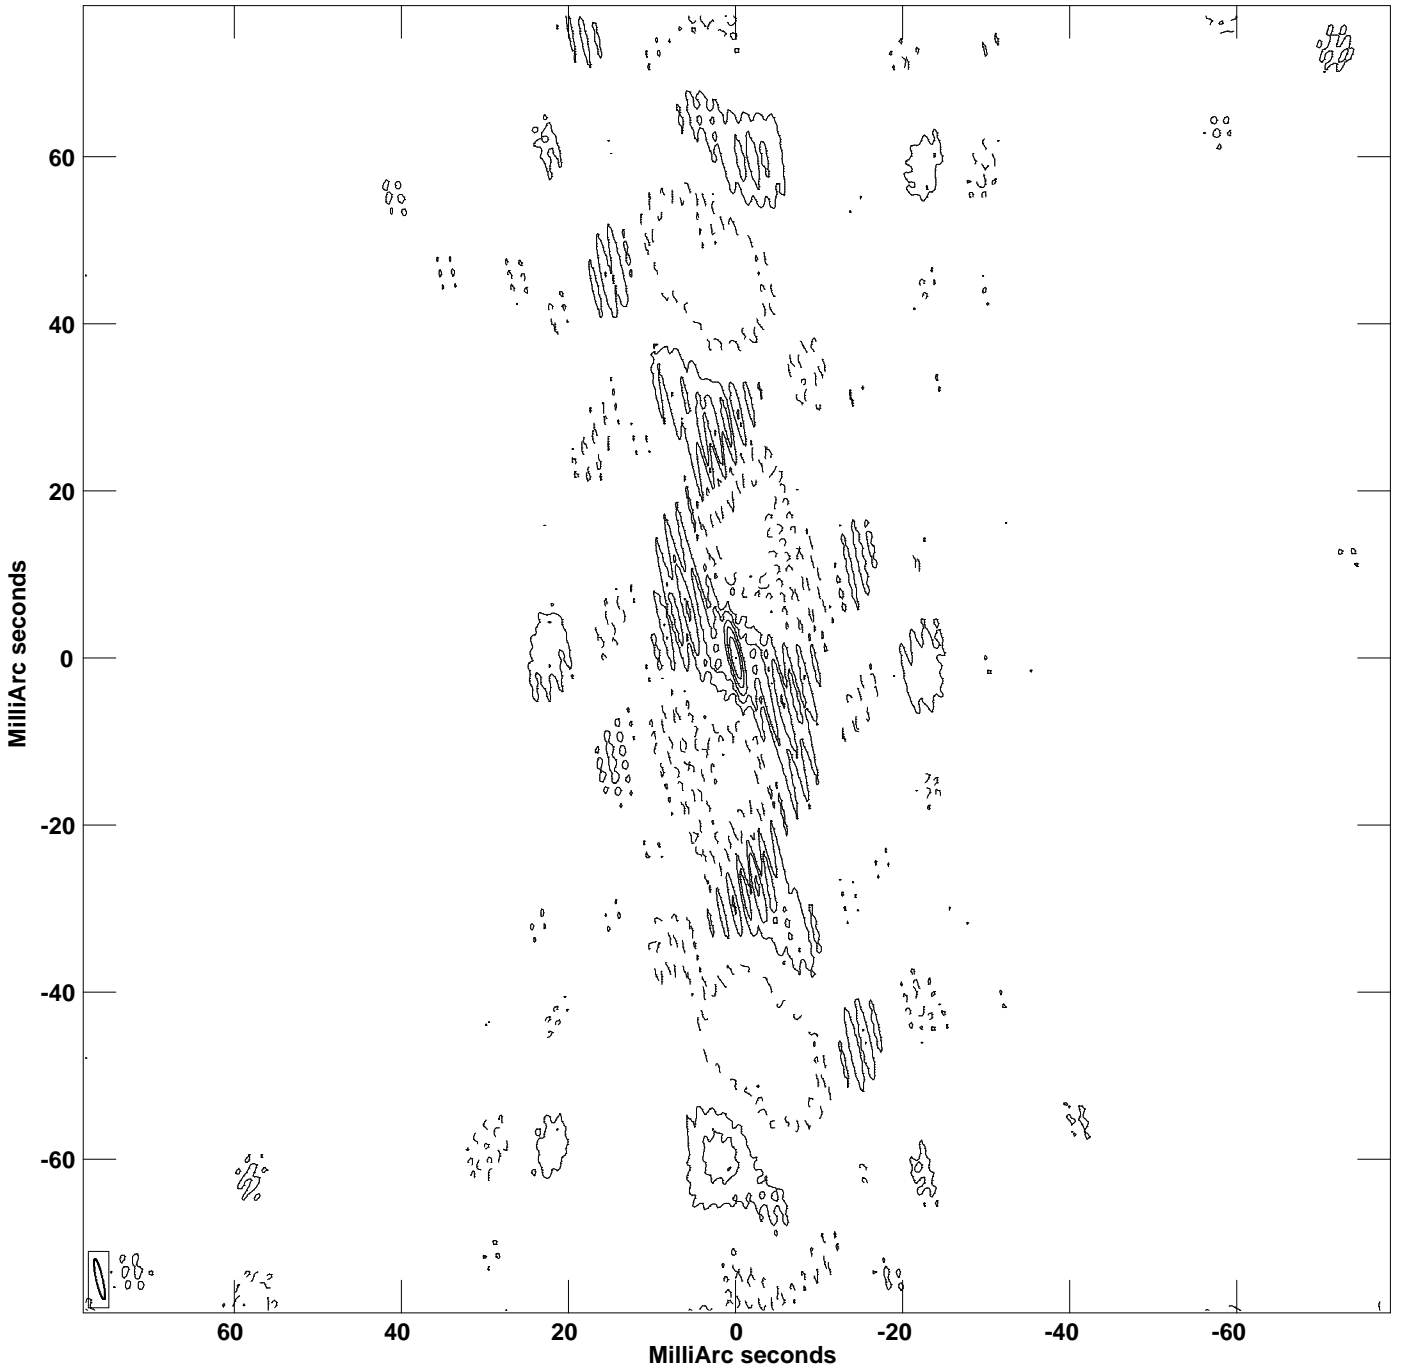

PLot file version 1 created 06-OCT-2023 17:45:07  
CONT: 1743-036 IPOL 4937.047 MHz 1743-036.ICL001.1

Center at RA 17 45 47.8393000 DEC -03 38 47.537000  
Cont peak brightness = 4.0488E-02 JY/BEAM  
Levs = 4.049E-04 \* (-3.12, 3.123, 6.246, 12.49, 24.99, 49.97, 99.94)