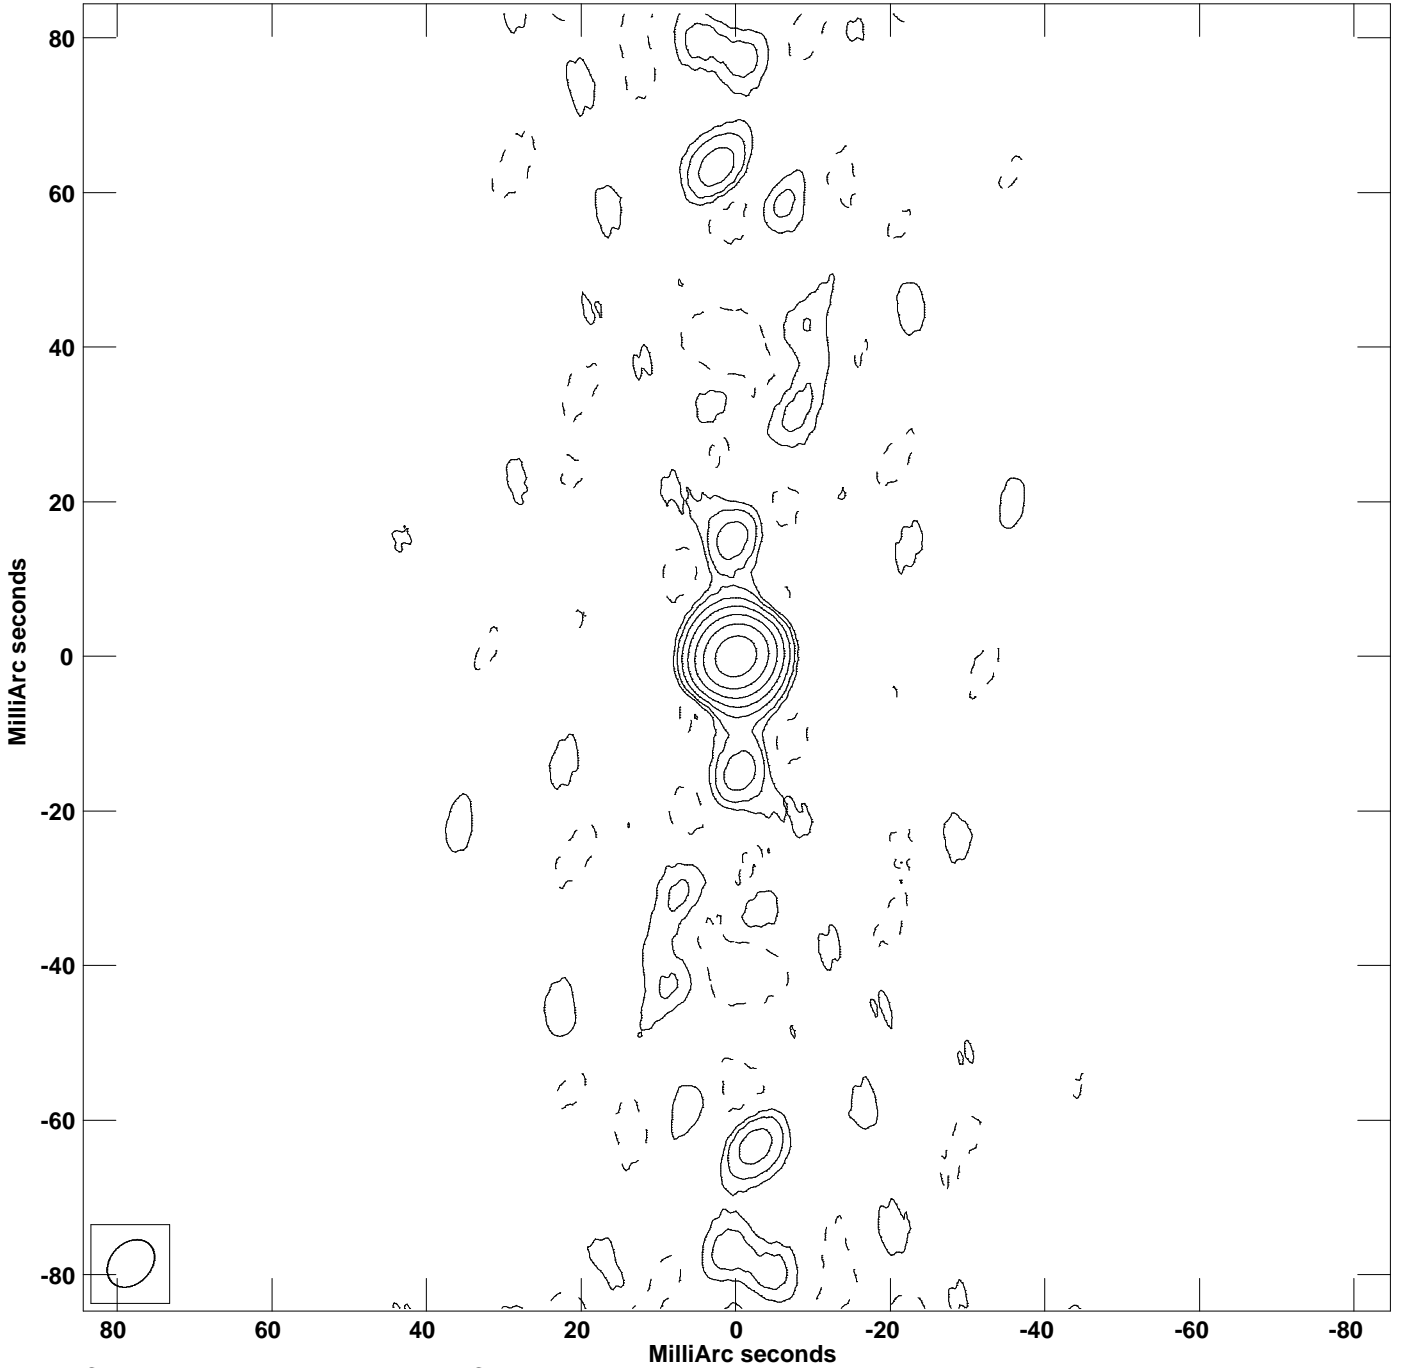

PLot file version 1 created 08-FEB-2024 13:42:25  
CONT: 1743-036 IPOL 4934.490 MHz 1743-036.ICL001.3

Center at RA 17 45 47.8393000 DEC -03 38 47.537000  
Cont peak brightness = 5.0574E-02 JY/BEAM  
Levs = 5.057E-04 \* (-0.986, 0.986, 1.972, 3.944, 7.887, 15.77, 31.55, 63.10)