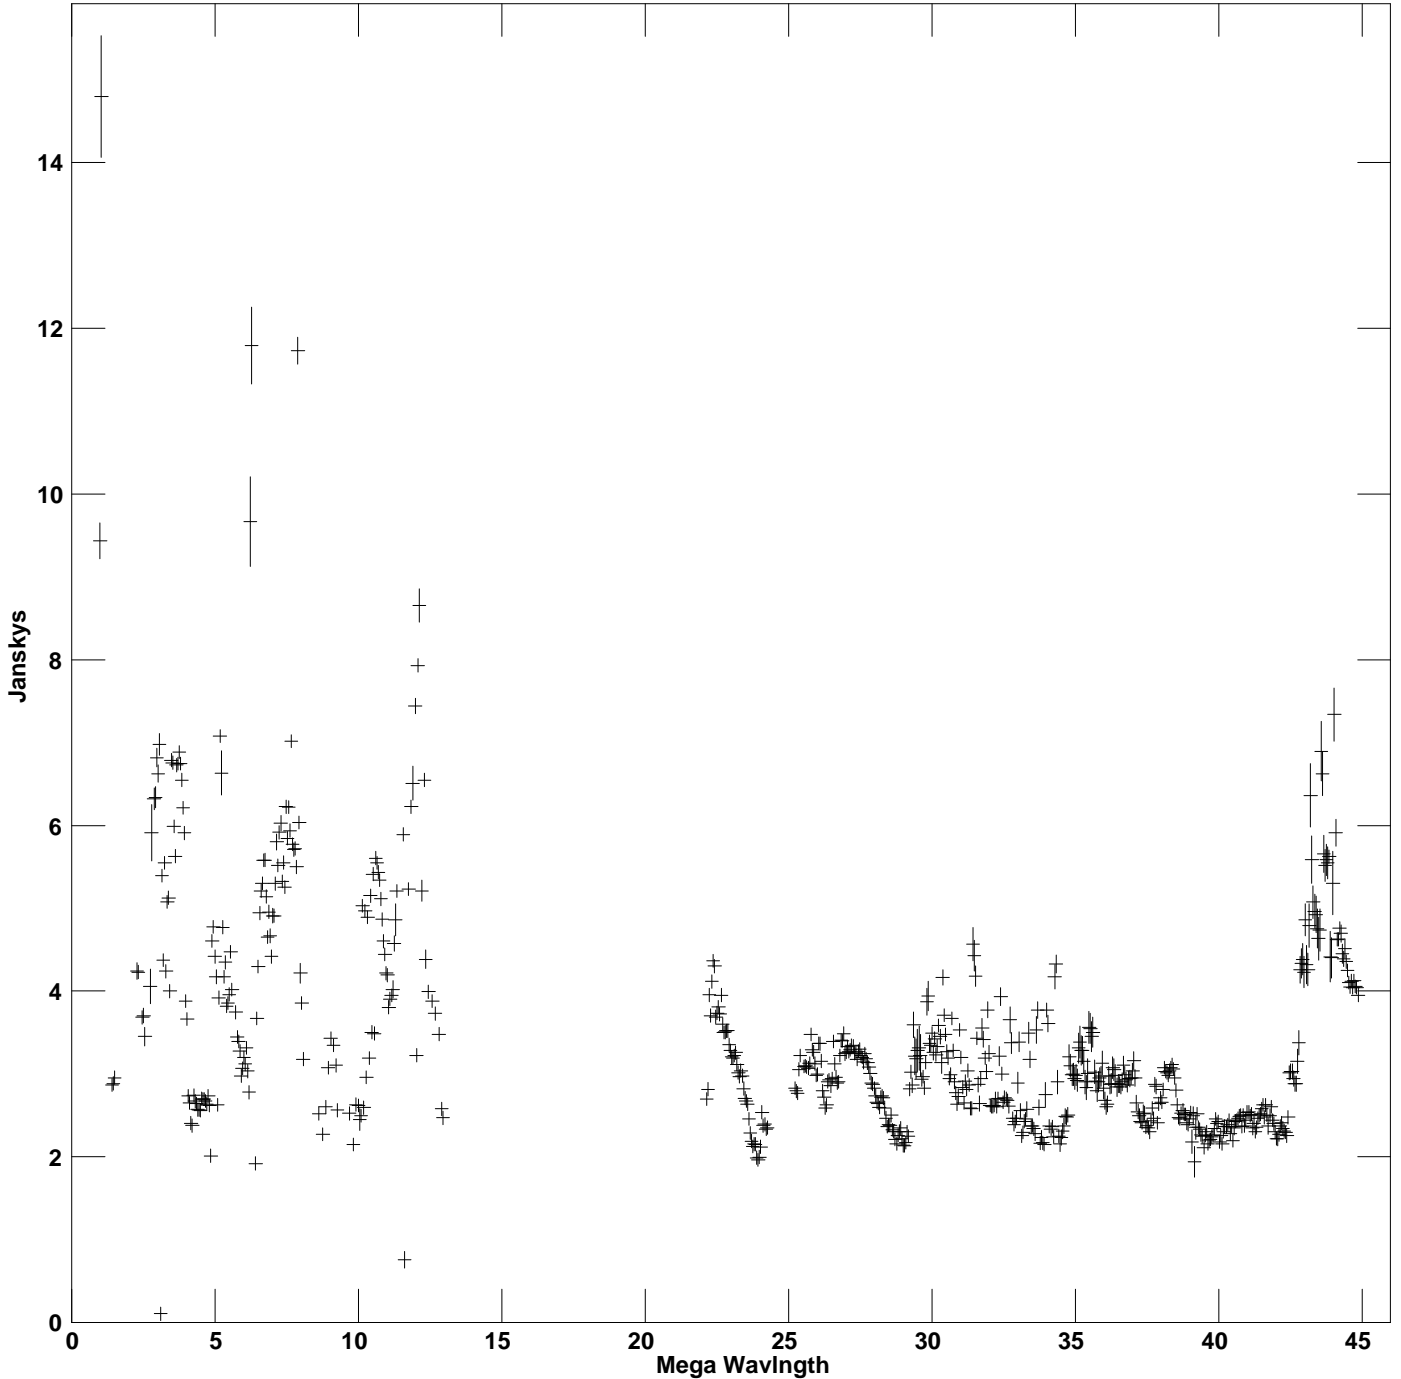

Plot file version 1 created 24-AUG-2007 14:23:01  
Amplitude vs UV dist for 4C39.25.MULTI.1 Source:4C39.25  
Ants \* - \* Stokes I IF# 1 - 8 Chan# 1

Freq = 1.5955 GHz, Bw = 16.000 MHz