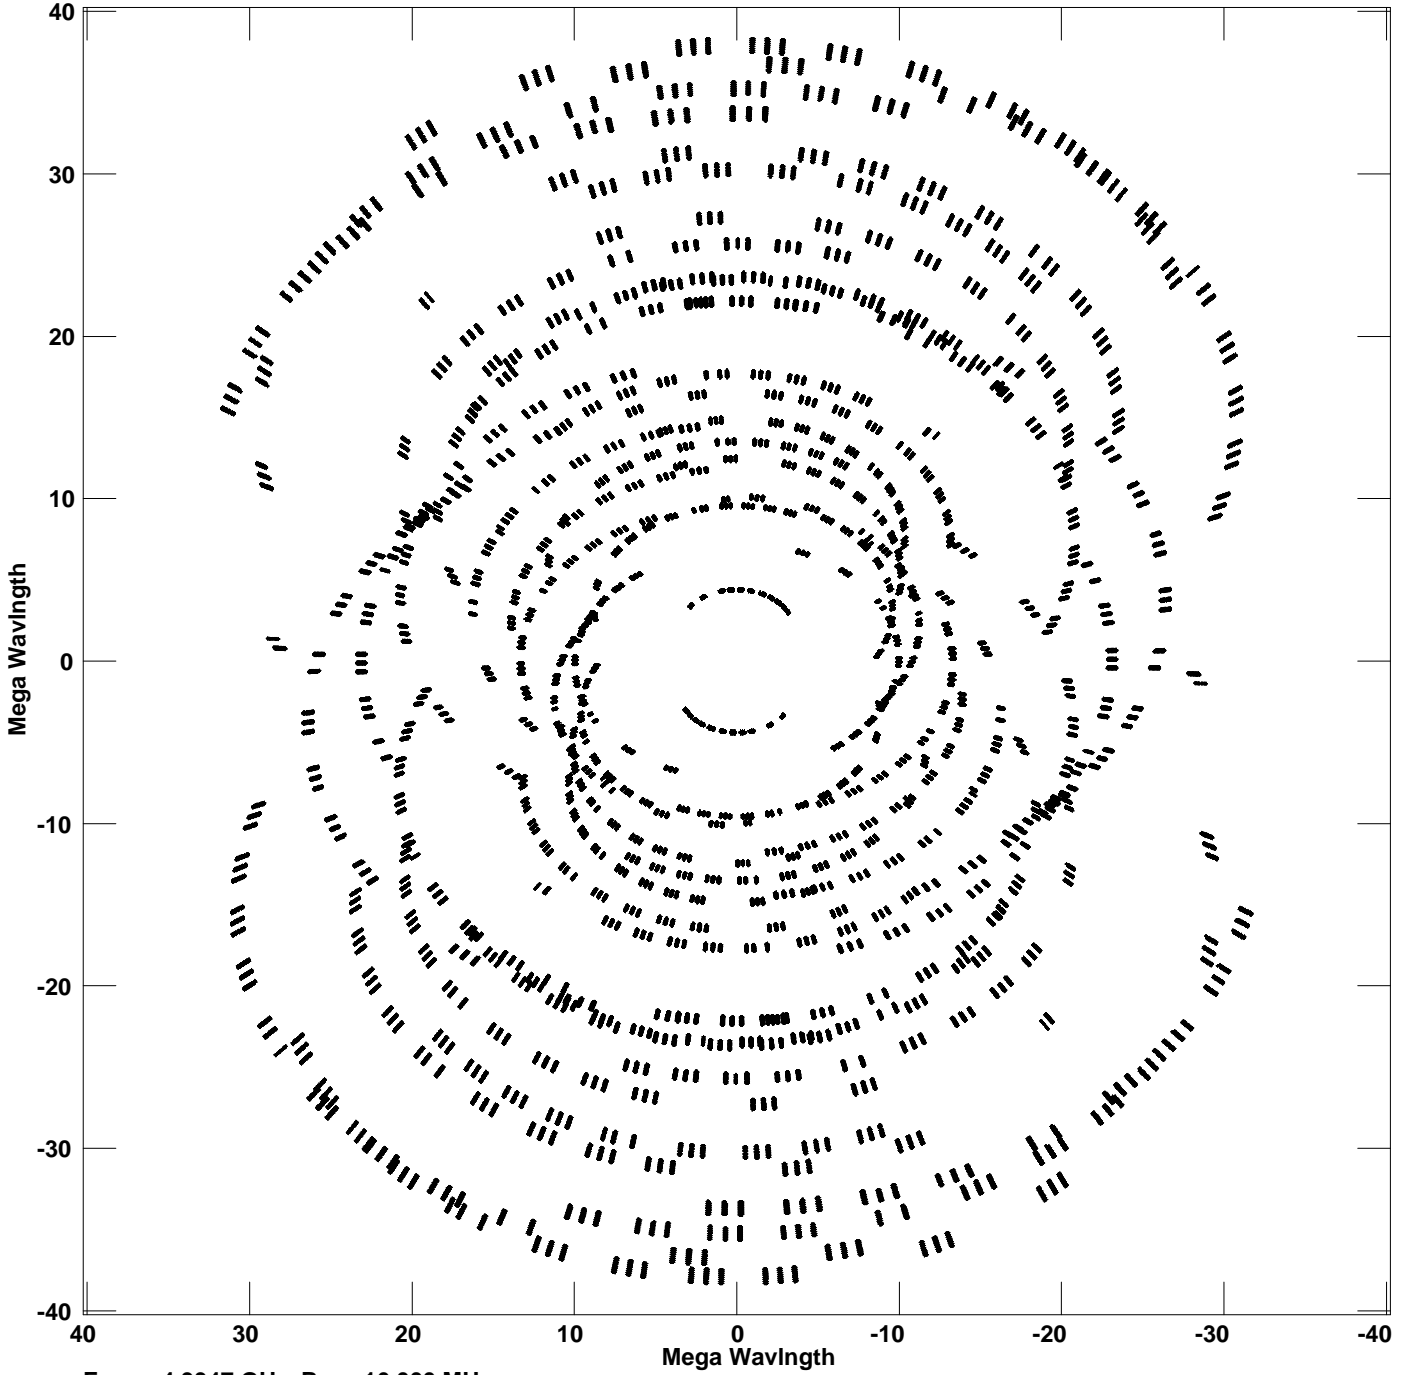

Plot file version 1 created 14-MAY-2010 16:48:19  
V vs U for J0920+4441.MULTI.1 Source:J0920+4441  
Ants \* - \* Stokes I IF# 1 - 8 Chan# 1

Freq = 4.9347 GHz, Bw = 16.000 MHz