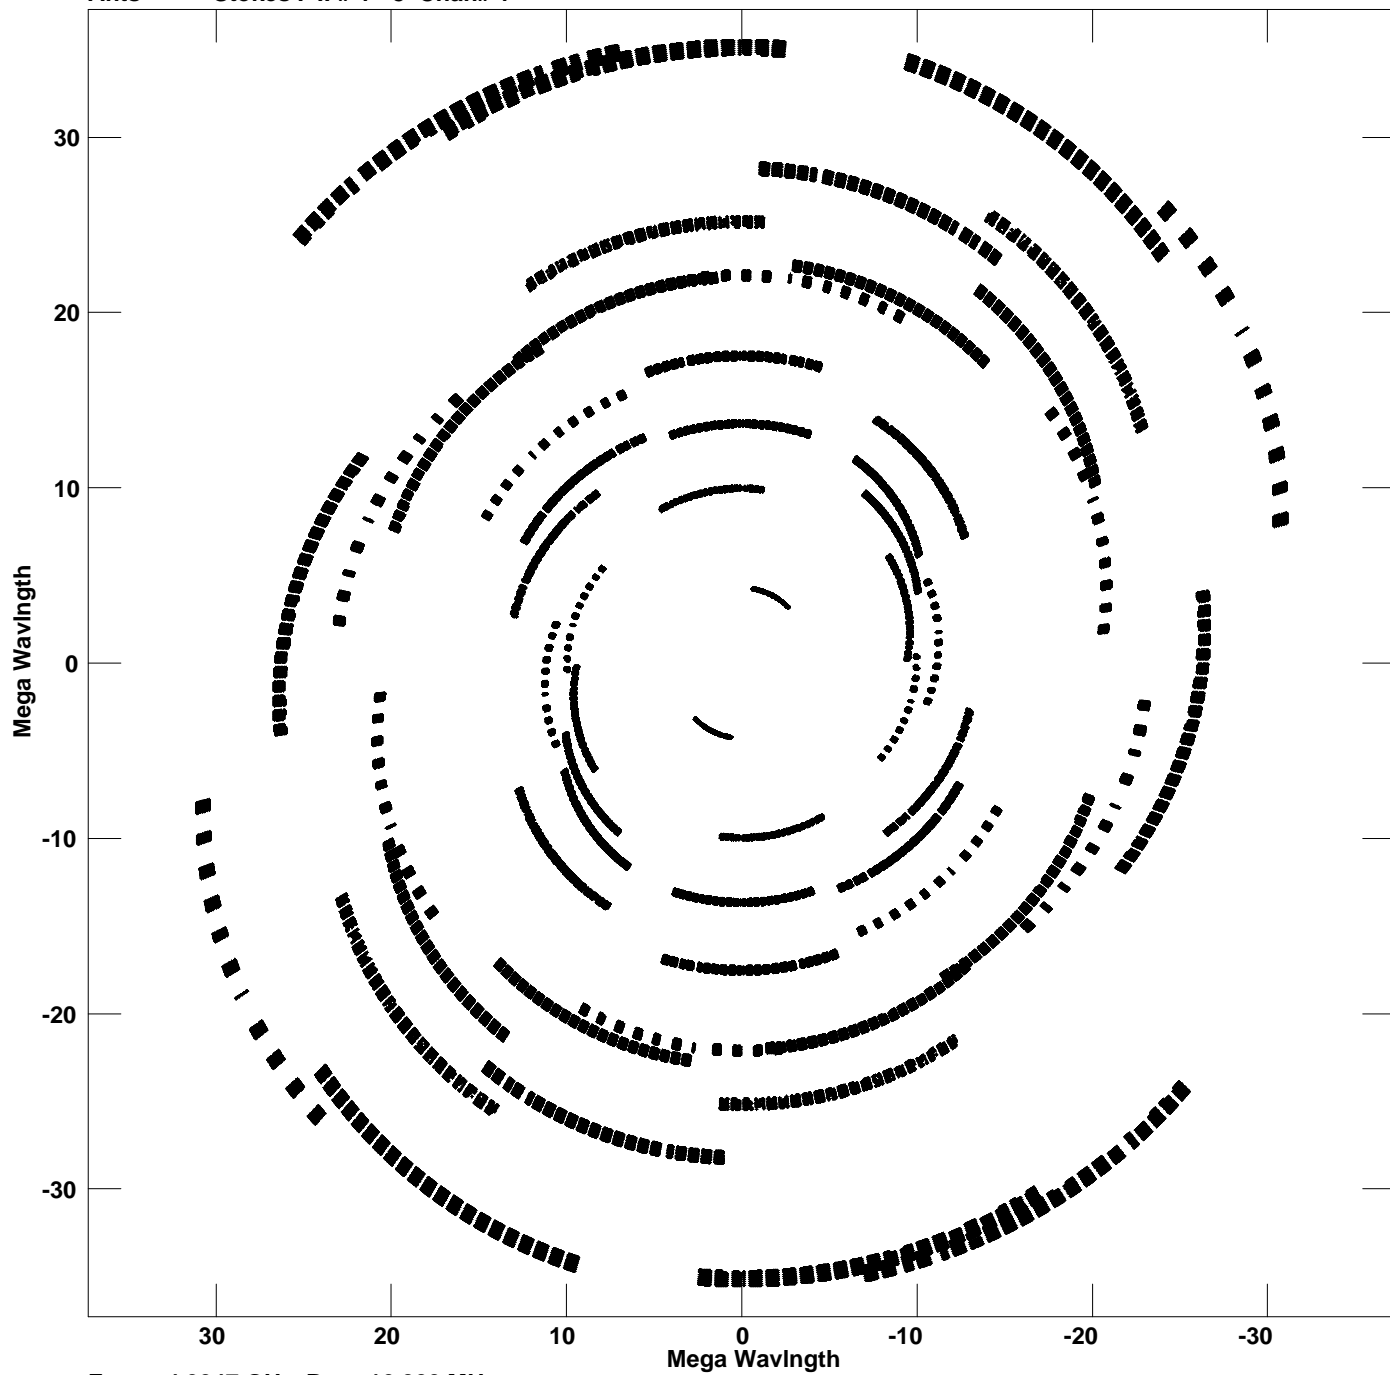

Plot file version 1 created 14-MAY-2010 16:57:17
V vs U for J135355.MULTI.1 Source:J135355
Ants * - * Stokes I IF# 1 - 8 Chan# 1

Freq = 4.9347 GHz, Bw = 16.000 MHz