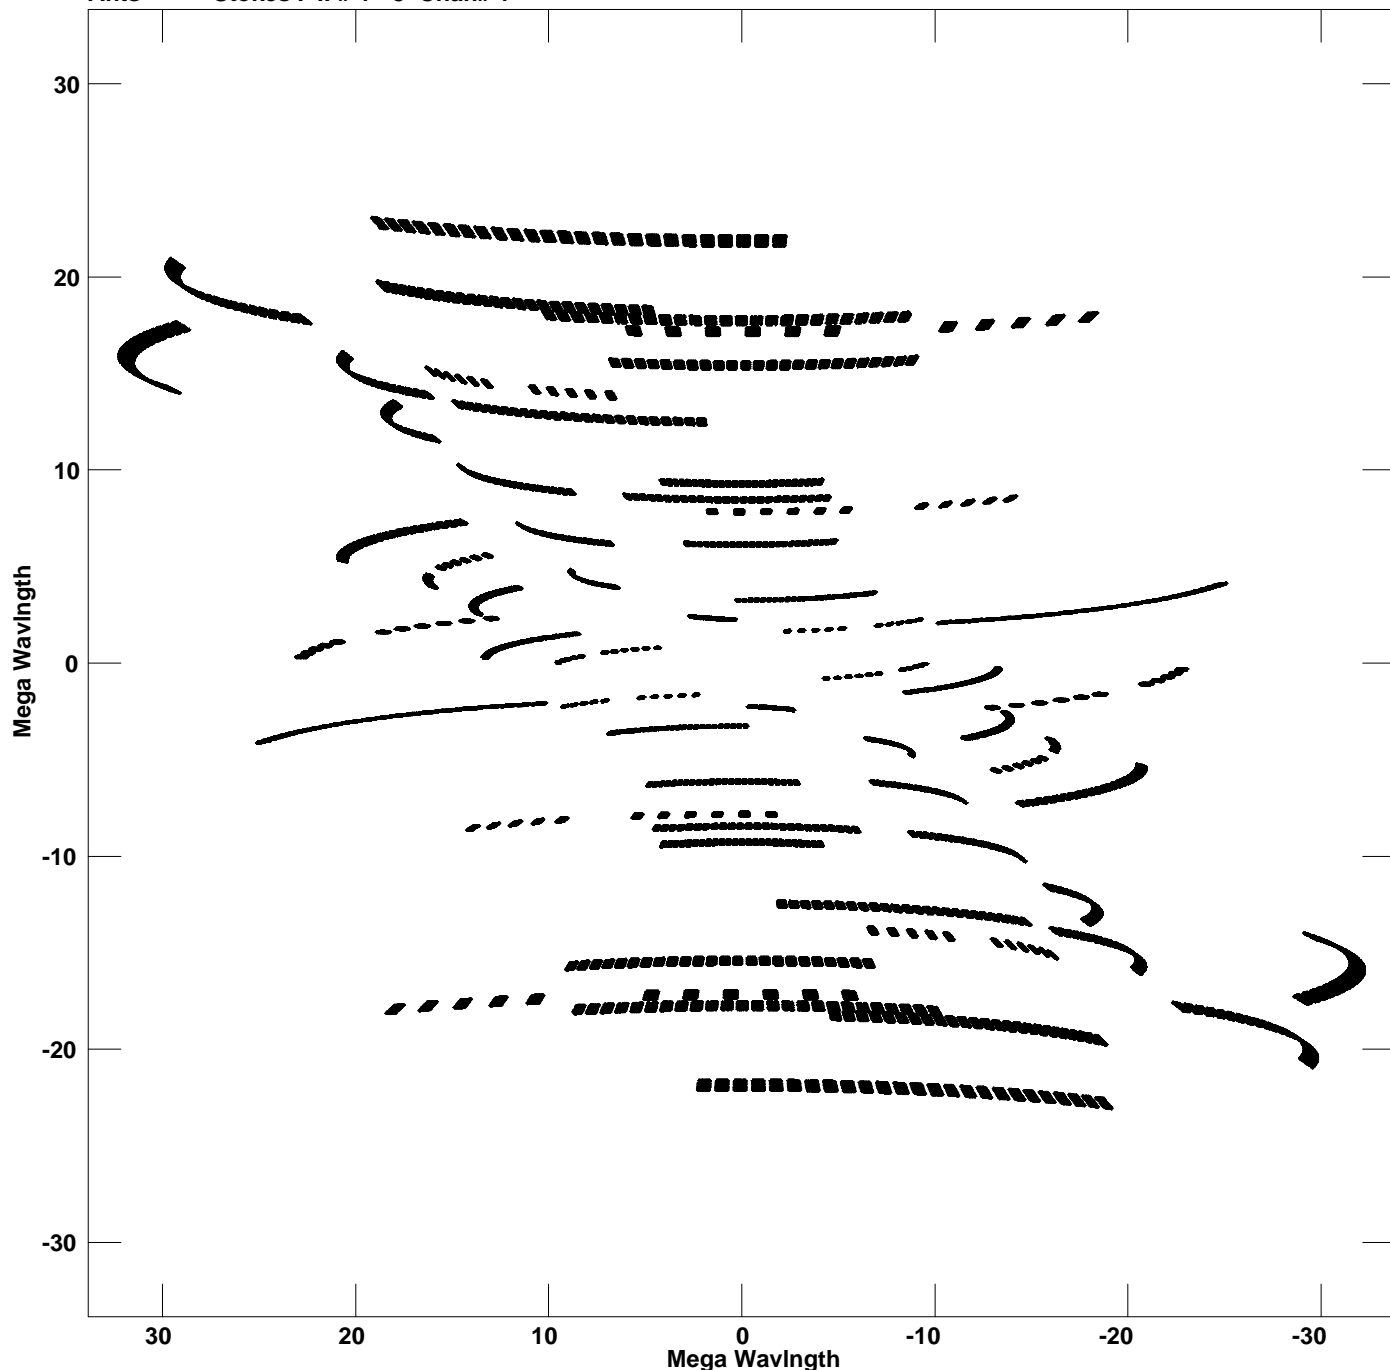

Plot file version 1 created 14-MAY-2010 16:53:03
V vs U for J210358.MULTI.1 Source:J210358
Ants * - * Stokes I IF# 1 - 8 Chan# 1

Freq = 4.9347 GHz, Bw = 16.000 MHz