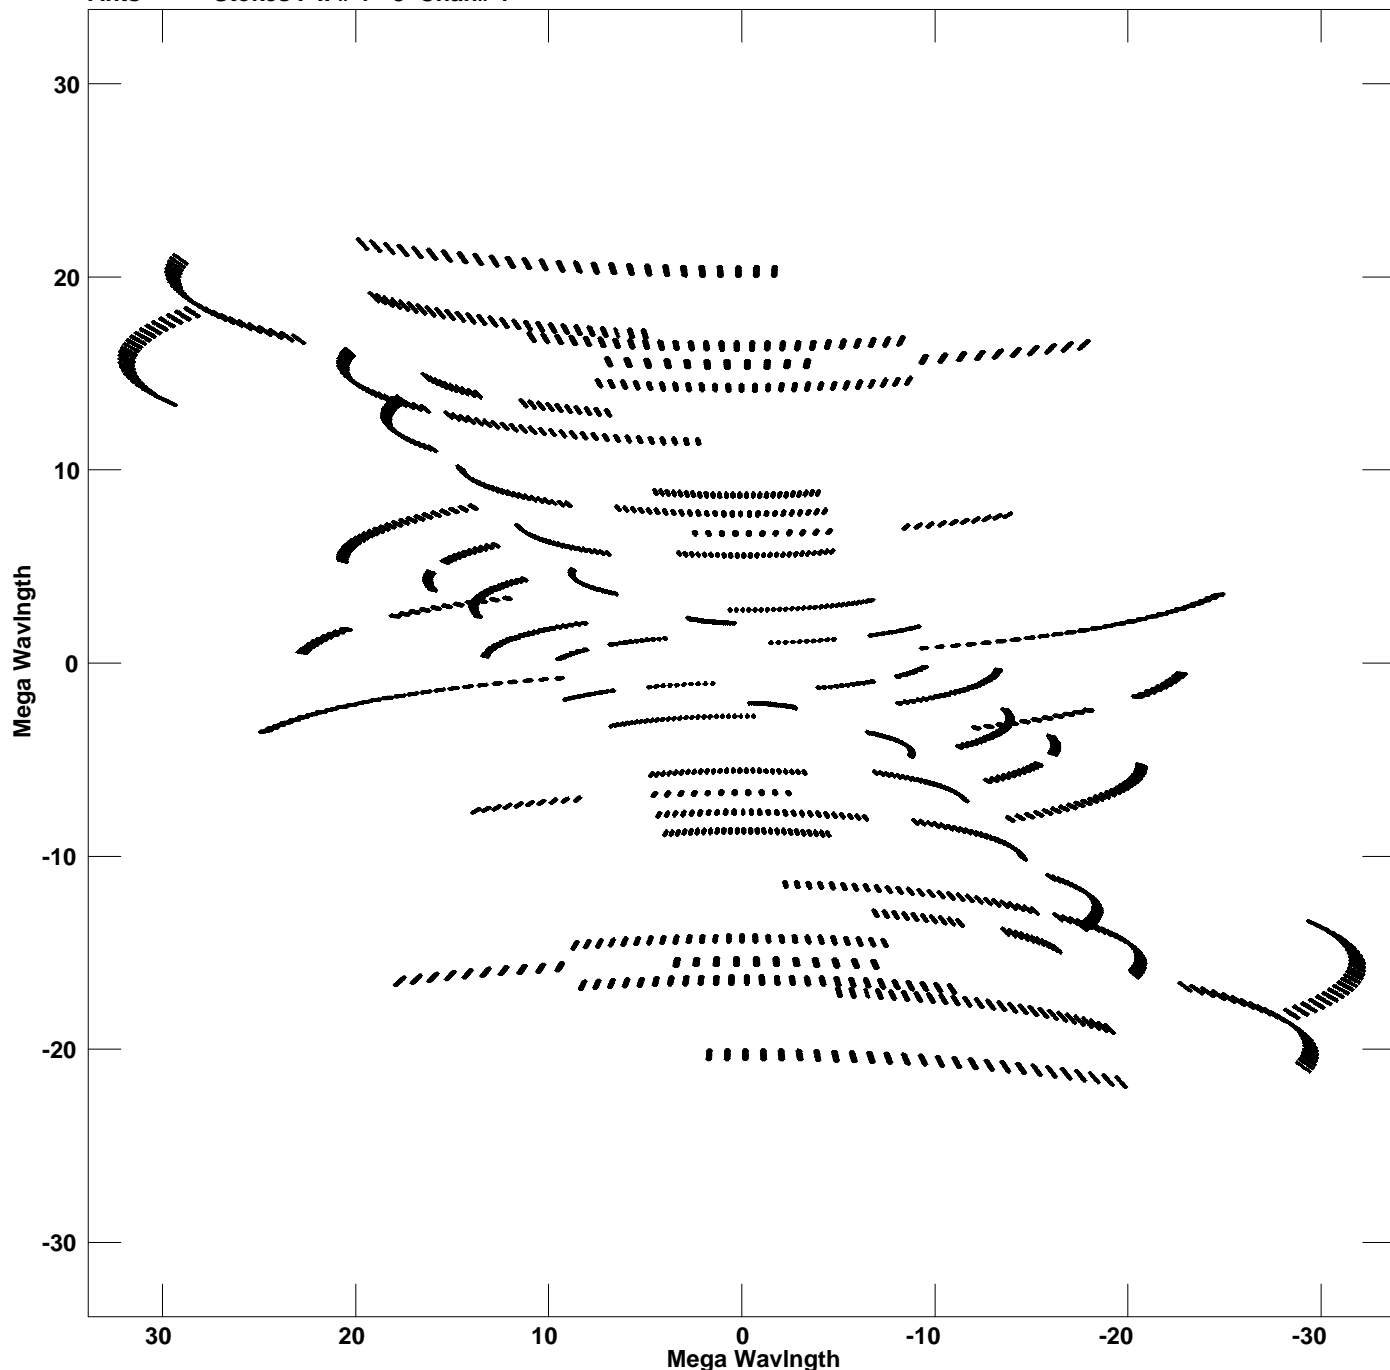

Plot file version 1 created 14-MAY-2010 16:54:39  
V vs U for J2110-1020.MULTI.1 Source:J2110-1020  
Ants \* - \* Stokes I IF# 1 - 8 Chan# 1

Freq = 4.9347 GHz, Bw = 16.000 MHz