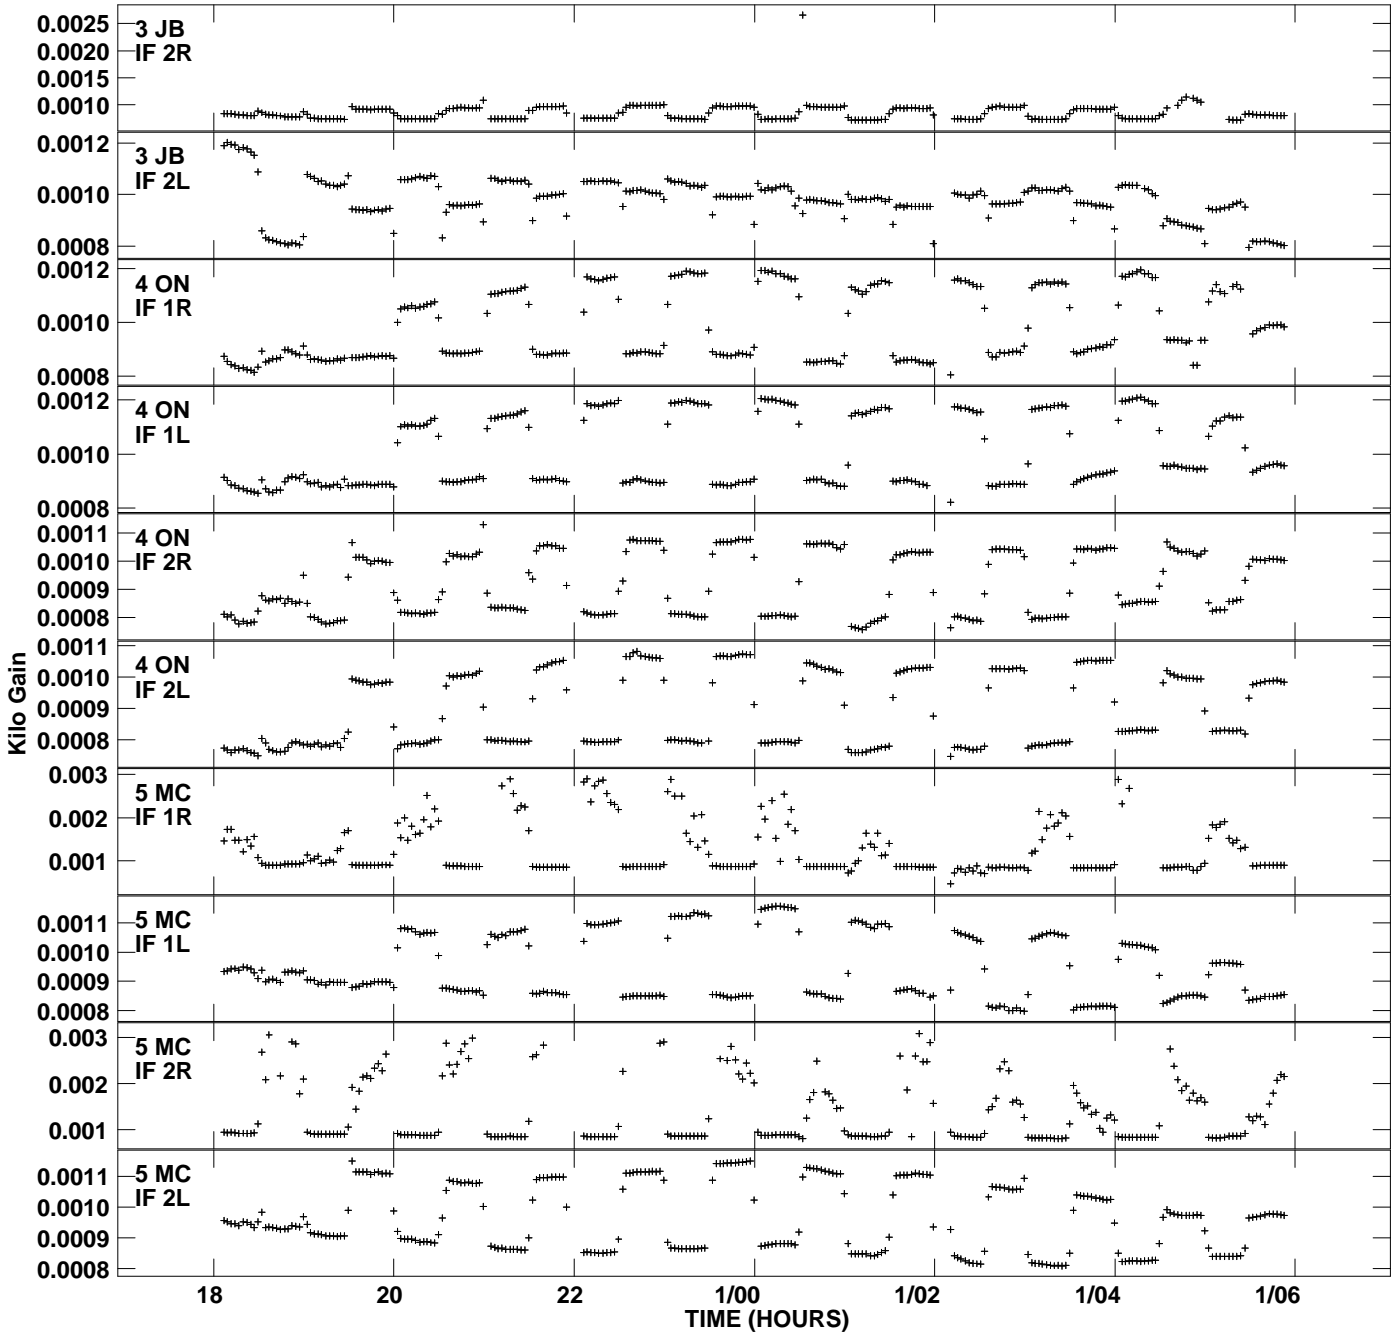

Plot file version 1 created 13-MAR-2013 05:45:14
Gain amp vs UTC time for NGC1275.MULTI.1
SN 2 Rpol & Lpol IF 1 - 2

Plot file version 2 created 13-MAR-2013 05:45:14
Gain amp vs UTC time for NGC1275.MULTI.1
SN 2 Rpol & Lpol IF 1 - 2

Plot file version 3 created 13-MAR-2013 05:45:14
Gain amp vs UTC time for NGC1275.MULTI.1
SN 2 Rpol & Lpol IF 1 - 2

Plot file version 4 created 13-MAR-2013 05:45:14
Gain amp vs UTC time for NGC1275.MULTI.1
SN 2 Rpol & Lpol IF 1 - 2