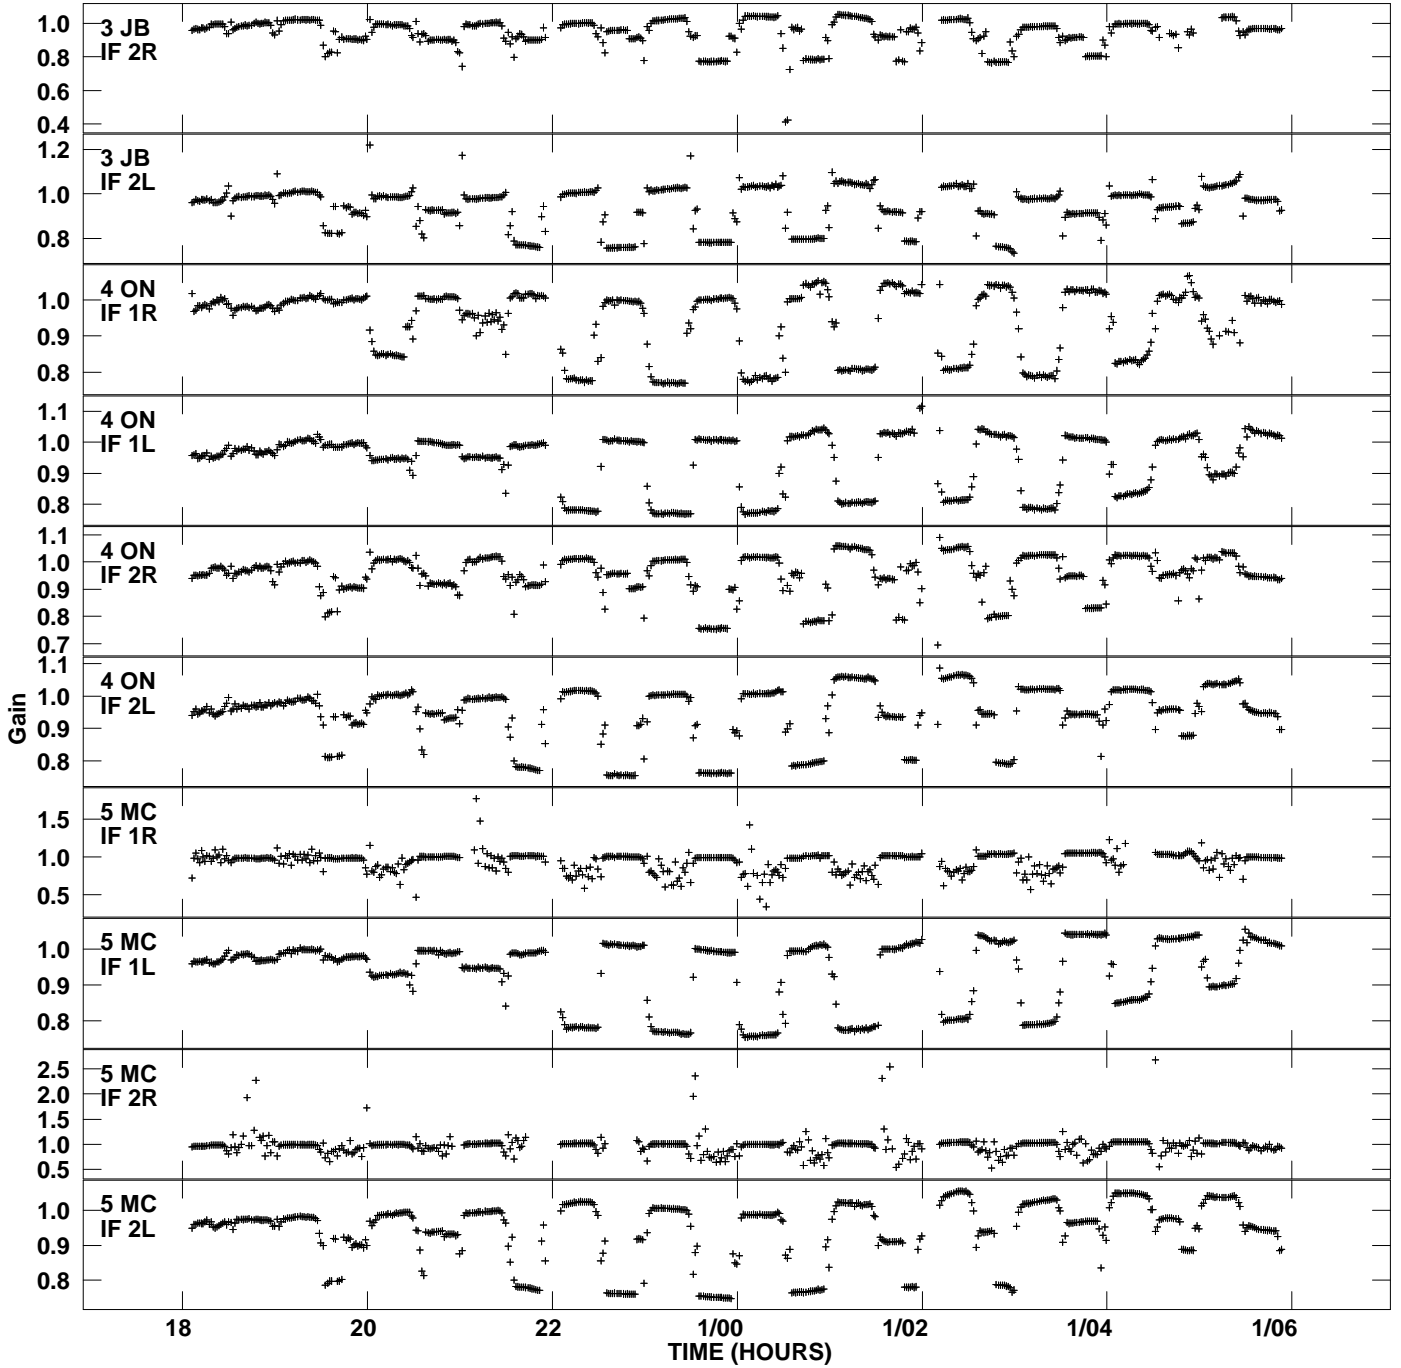

Plot file version 1 created 13-MAR-2013 05:45:50
Gain amp vs UTC time for NGC1275.MULTI.1
SN 4 Rpol & Lpol IF 1 - 2

Plot file version 2 created 13-MAR-2013 05:45:50
Gain amp vs UTC time for NGC1275.MULTI.1
SN 4 Rpol & Lpol IF 1 - 2

Plot file version 3 created 13-MAR-2013 05:45:50
Gain amp vs UTC time for NGC1275.MULTI.1
SN 4 Rpol & Lpol IF 1 - 2

Plot file version 4 created 13-MAR-2013 05:45:50
Gain amp vs UTC time for NGC1275.MULTI.1
SN 4 Rpol & Lpol IF 1 - 2