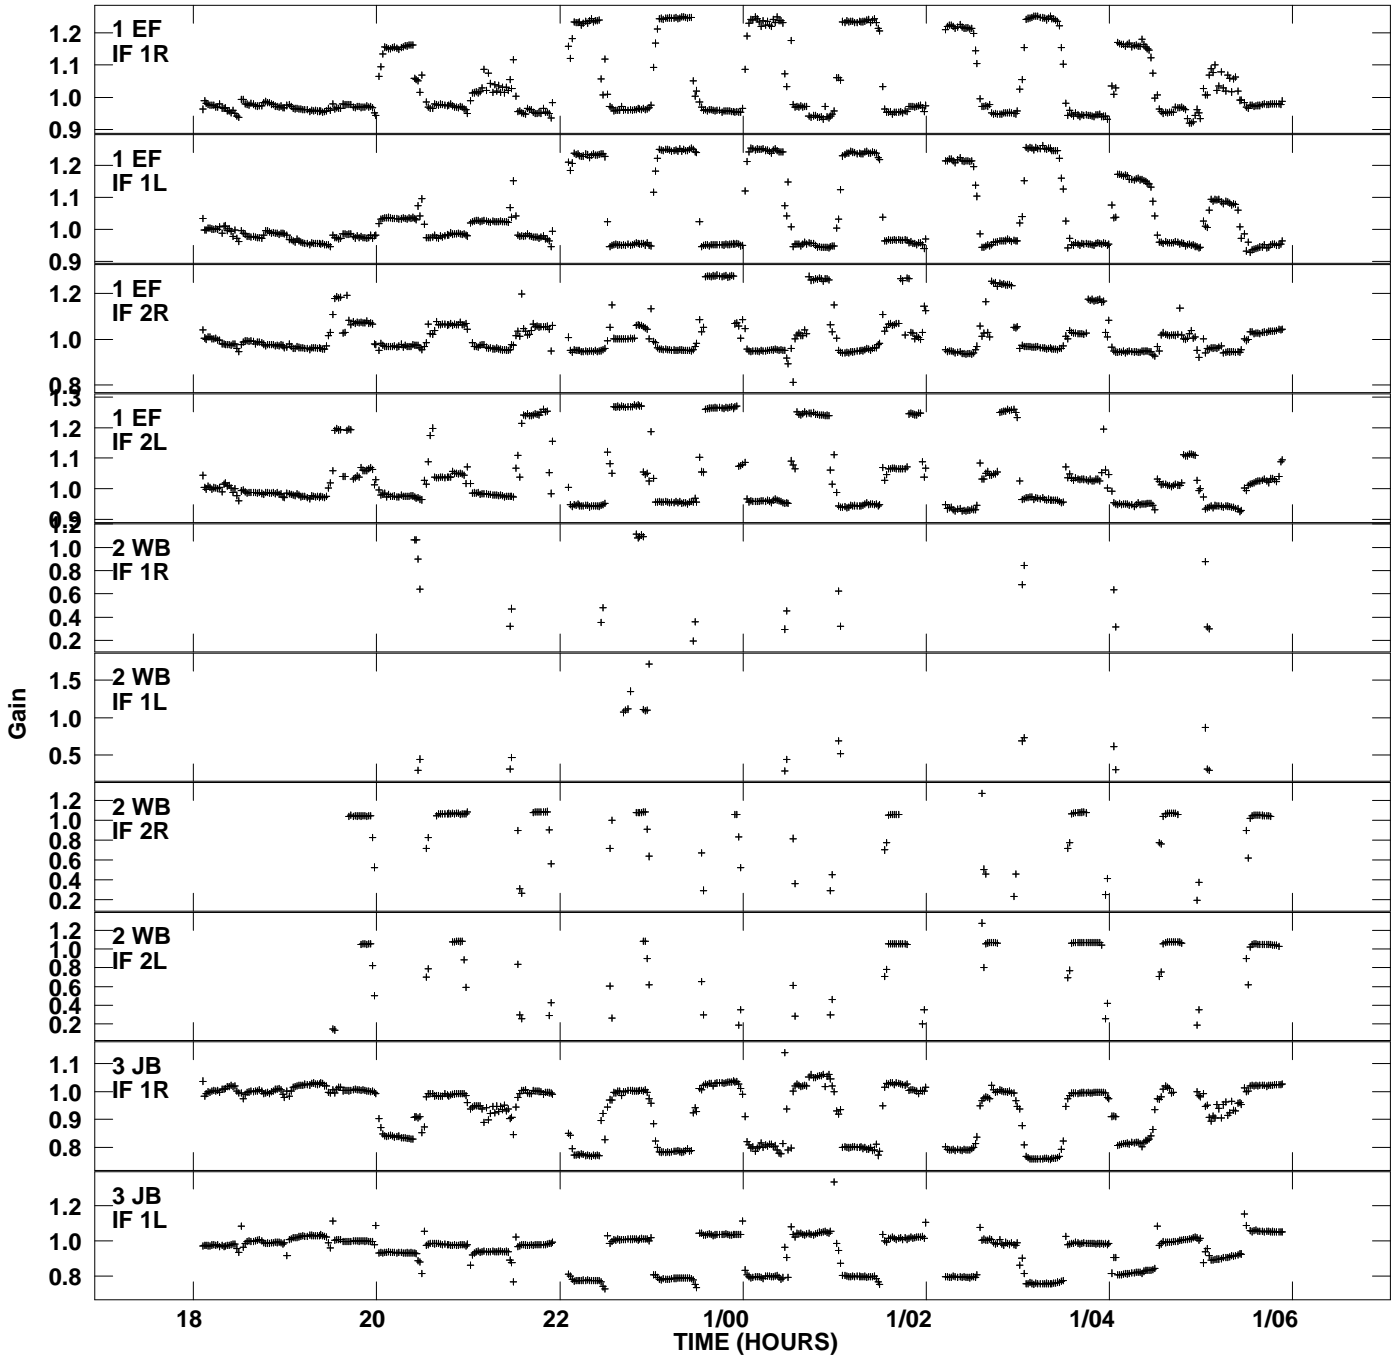

Plot file version 1 created 13-MAR-2013 05:45:50
Gain amp vs UTC time for NGC1275.MULTI.1
SN 4 Rpol & Lpol IF 1 - 2

Plot file version 2 created 13-MAR-2013 05:45:50
Gain amp vs UTC time for NGC1275.MULTI.1
SN 4 Rpol & Lpol IF 1 - 2

Plot file version 3 created 13-MAR-2013 05:45:50
Gain amp vs UTC time for NGC1275.MULTI.1
SN 4 Rpol & Lpol IF 1 - 2

Plot file version 4 created 13-MAR-2013 05:45:50
Gain amp vs UTC time for NGC1275.MULTI.1
SN 4 Rpol & Lpol IF 1 - 2