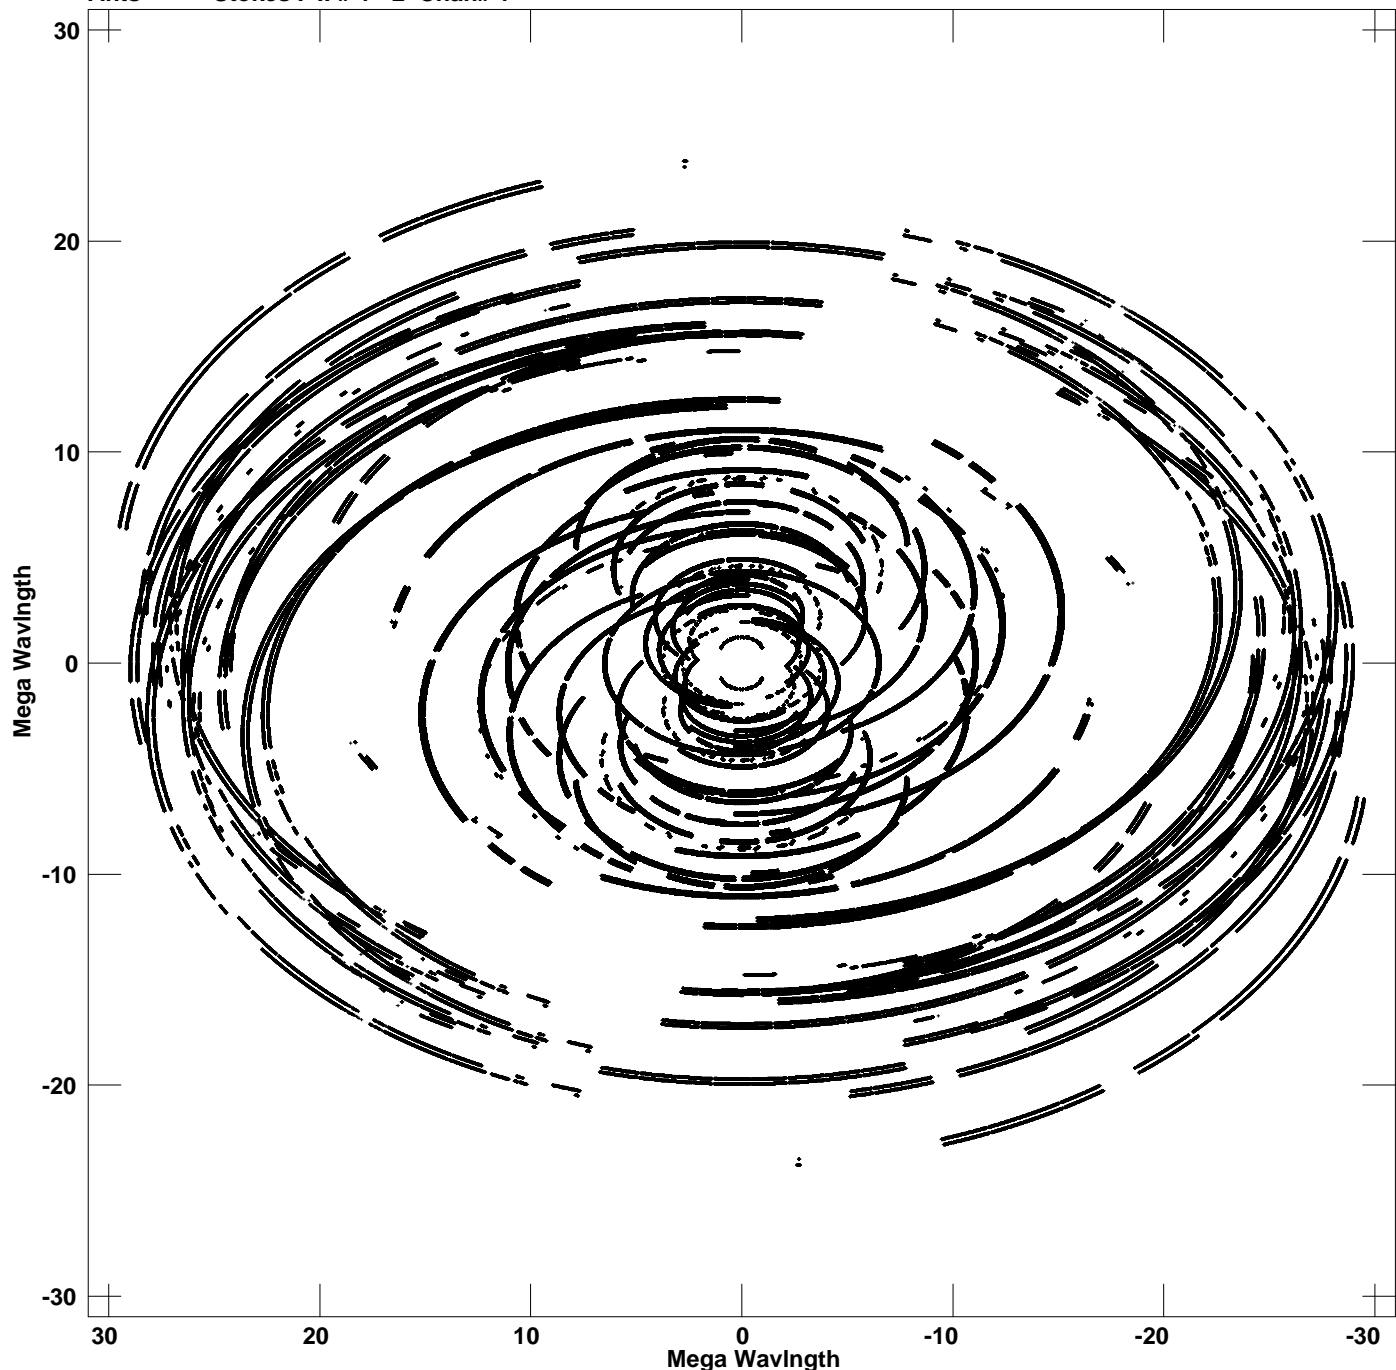

Plot file version 1 created 13-MAR-2013 05:46:08
V vs U for NGC1275.MULTI.1 Source:NGC1275
Ants * - * Stokes I IF# 1 - 2 Chan# 1

Freq = 1.3960 GHz, Bw = 16.000 MHz