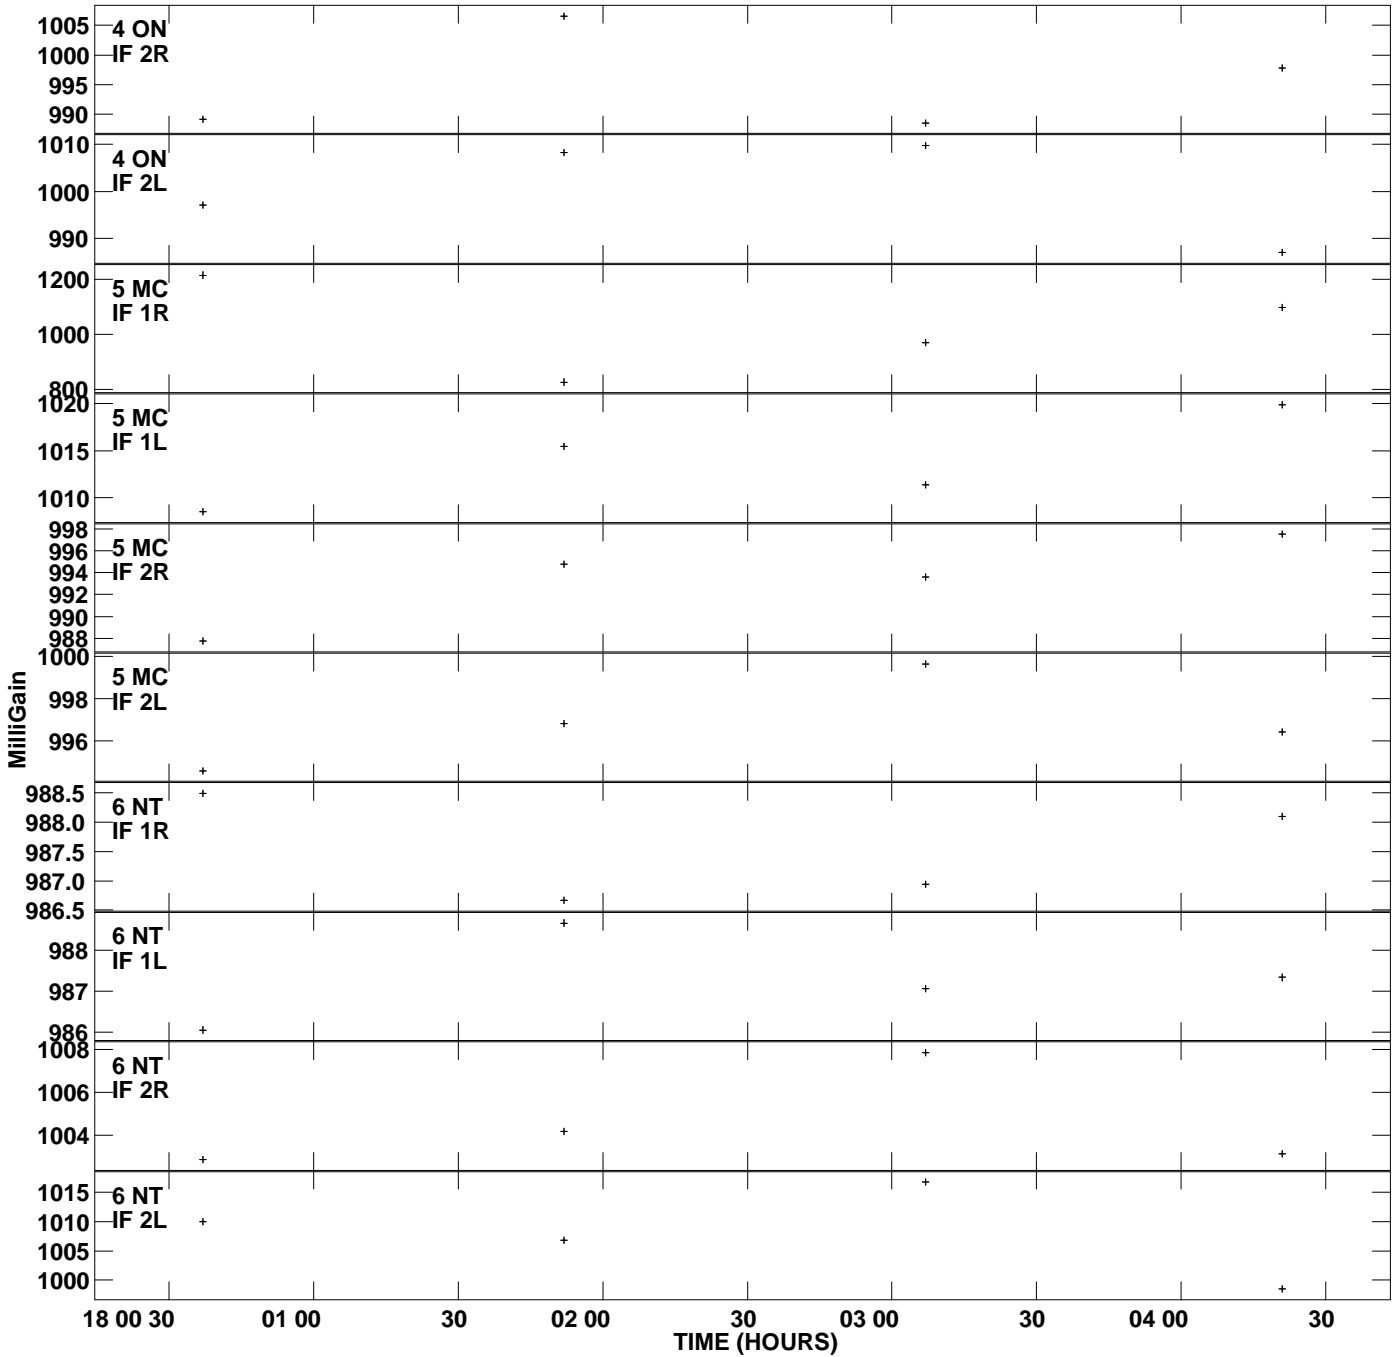

Plot file version 1 created 13-MAR-2013 18:43:23  
 Gain amp vs UTC time for 0234+285.MULTI.1  
 SN 4 Rpol & Lpol IF 1 - 2

Plot file version 2 created 13-MAR-2013 18:43:23  
 Gain amp vs UTC time for 0234+285.MULTI.1  
 SN 4 Rpol & Lpol IF 1 - 2

Plot file version 3 created 13-MAR-2013 18:43:23  
 Gain amp vs UTC time for 0234+285.MULTI.1  
 SN 4 Rpol & Lpol IF 1 - 2

Plot file version 4 created 13-MAR-2013 18:43:23  
 Gain amp vs UTC time for 0234+285.MULTI.1  
 SN 4 Rpol & Lpol IF 1 - 2