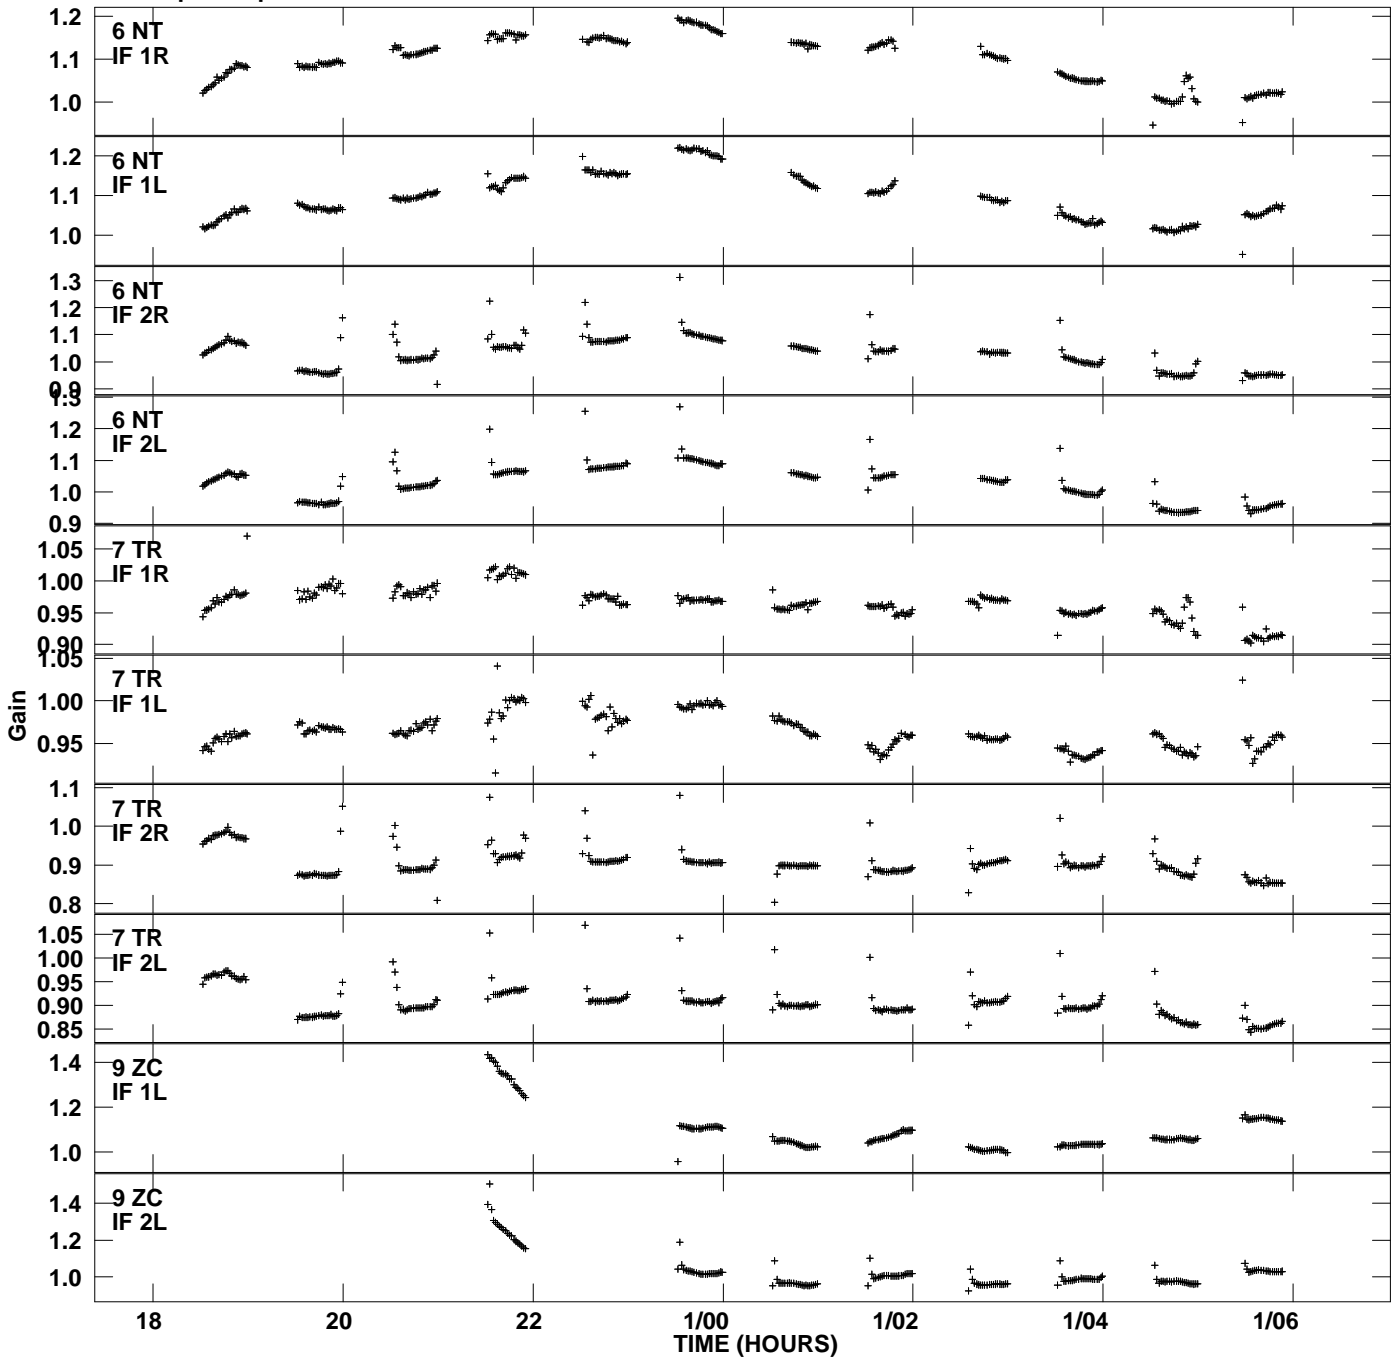

Plot file version 1 created 13-MAR-2013 18:44:17
 Gain amp vs UTC time for DGNGC1275.MULTI.1
 SN 4 Rpol & Lpol IF 1 - 2

Plot file version 2 created 13-MAR-2013 18:44:17
 Gain amp vs UTC time for DGNGC1275.MULTI.1
 SN 4 Rpol & Lpol IF 1 - 2

Plot file version 3 created 13-MAR-2013 18:44:17
 Gain amp vs UTC time for DGNGC1275.MULTI.1
 SN 4 Rpol & Lpol IF 1 - 2

Plot file version 4 created 13-MAR-2013 18:44:17
Gain amp vs UTC time for DGNGC1275.MULTI.1
SN 4 Rpol & Lpol IF 1 - 2