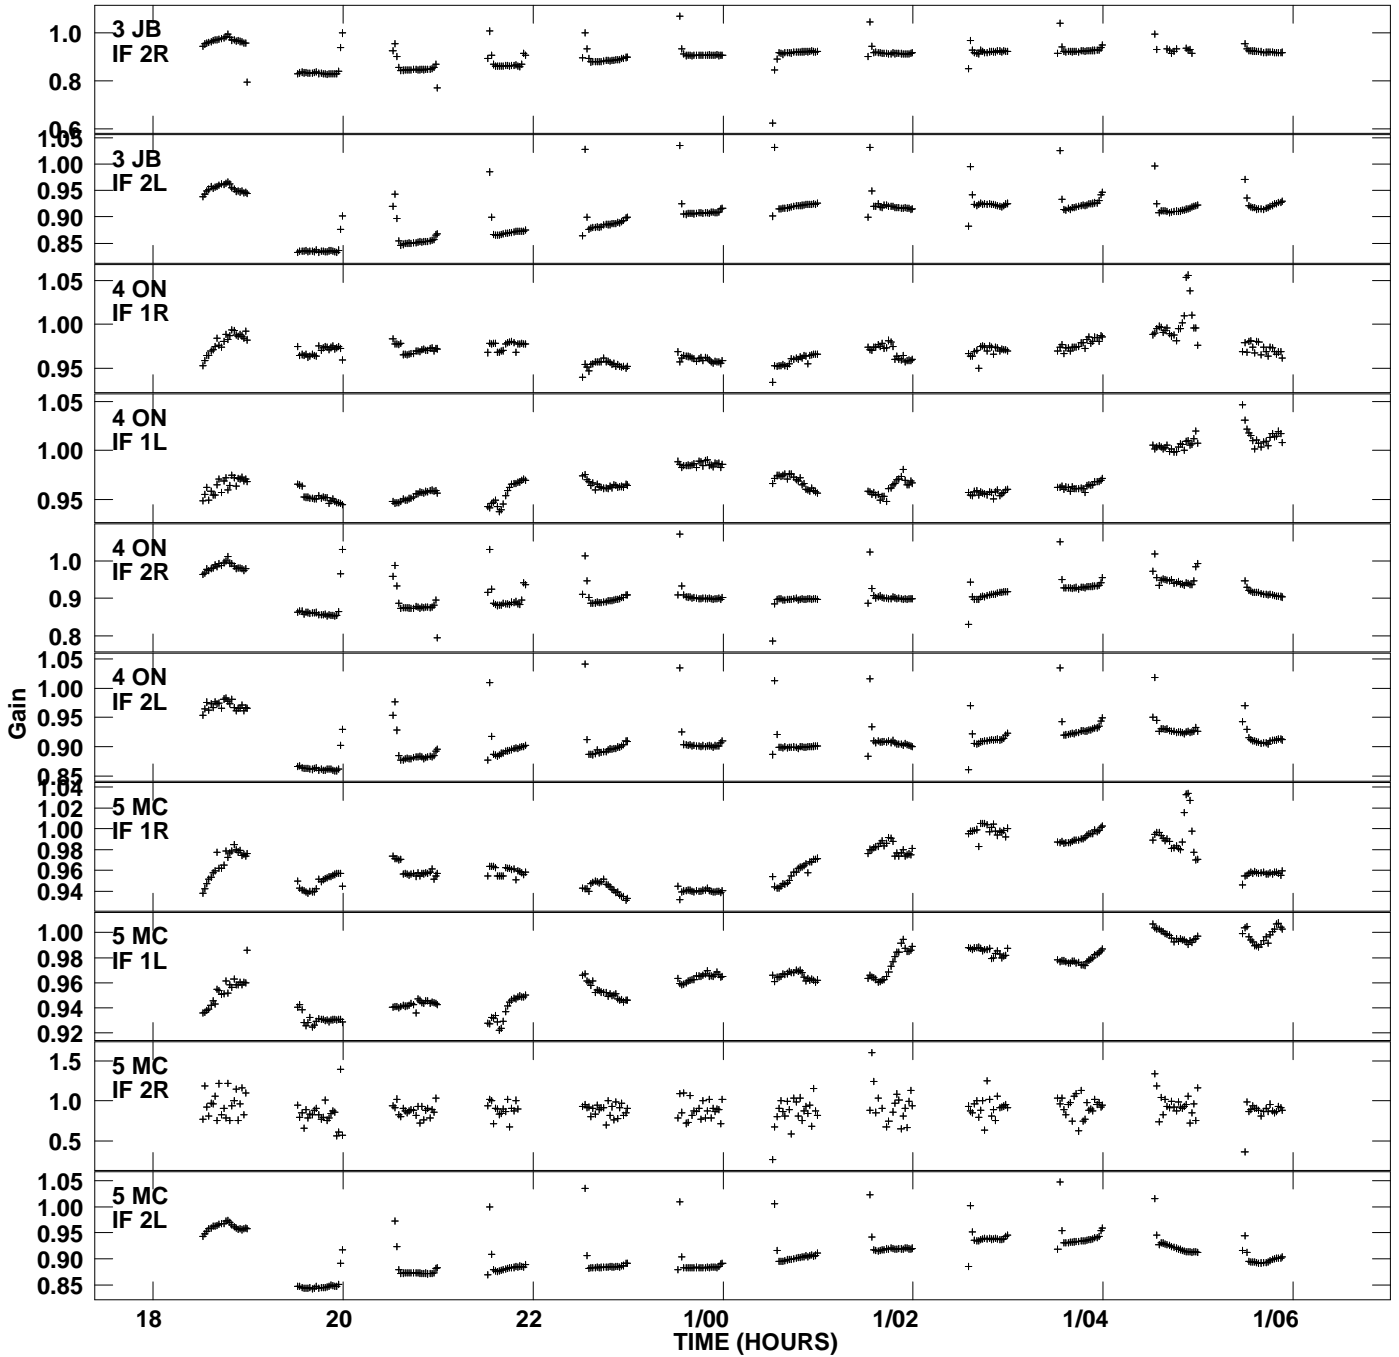

Plot file version 1 created 13-MAR-2013 18:44:17
 Gain amp vs UTC time for DGNGC1275.MULTI.1
 SN 4 Rpol & Lpol IF 1 - 2

Plot file version 2 created 13-MAR-2013 18:44:17
 Gain amp vs UTC time for DGNGC1275.MULTI.1
 SN 4 Rpol & Lpol IF 1 - 2

Plot file version 3 created 13-MAR-2013 18:44:17
 Gain amp vs UTC time for DGNGC1275.MULTI.1
 SN 4 Rpol & Lpol IF 1 - 2

Plot file version 4 created 13-MAR-2013 18:44:17
Gain amp vs UTC time for DGNGC1275.MULTI.1
SN 4 Rpol & Lpol IF 1 - 2