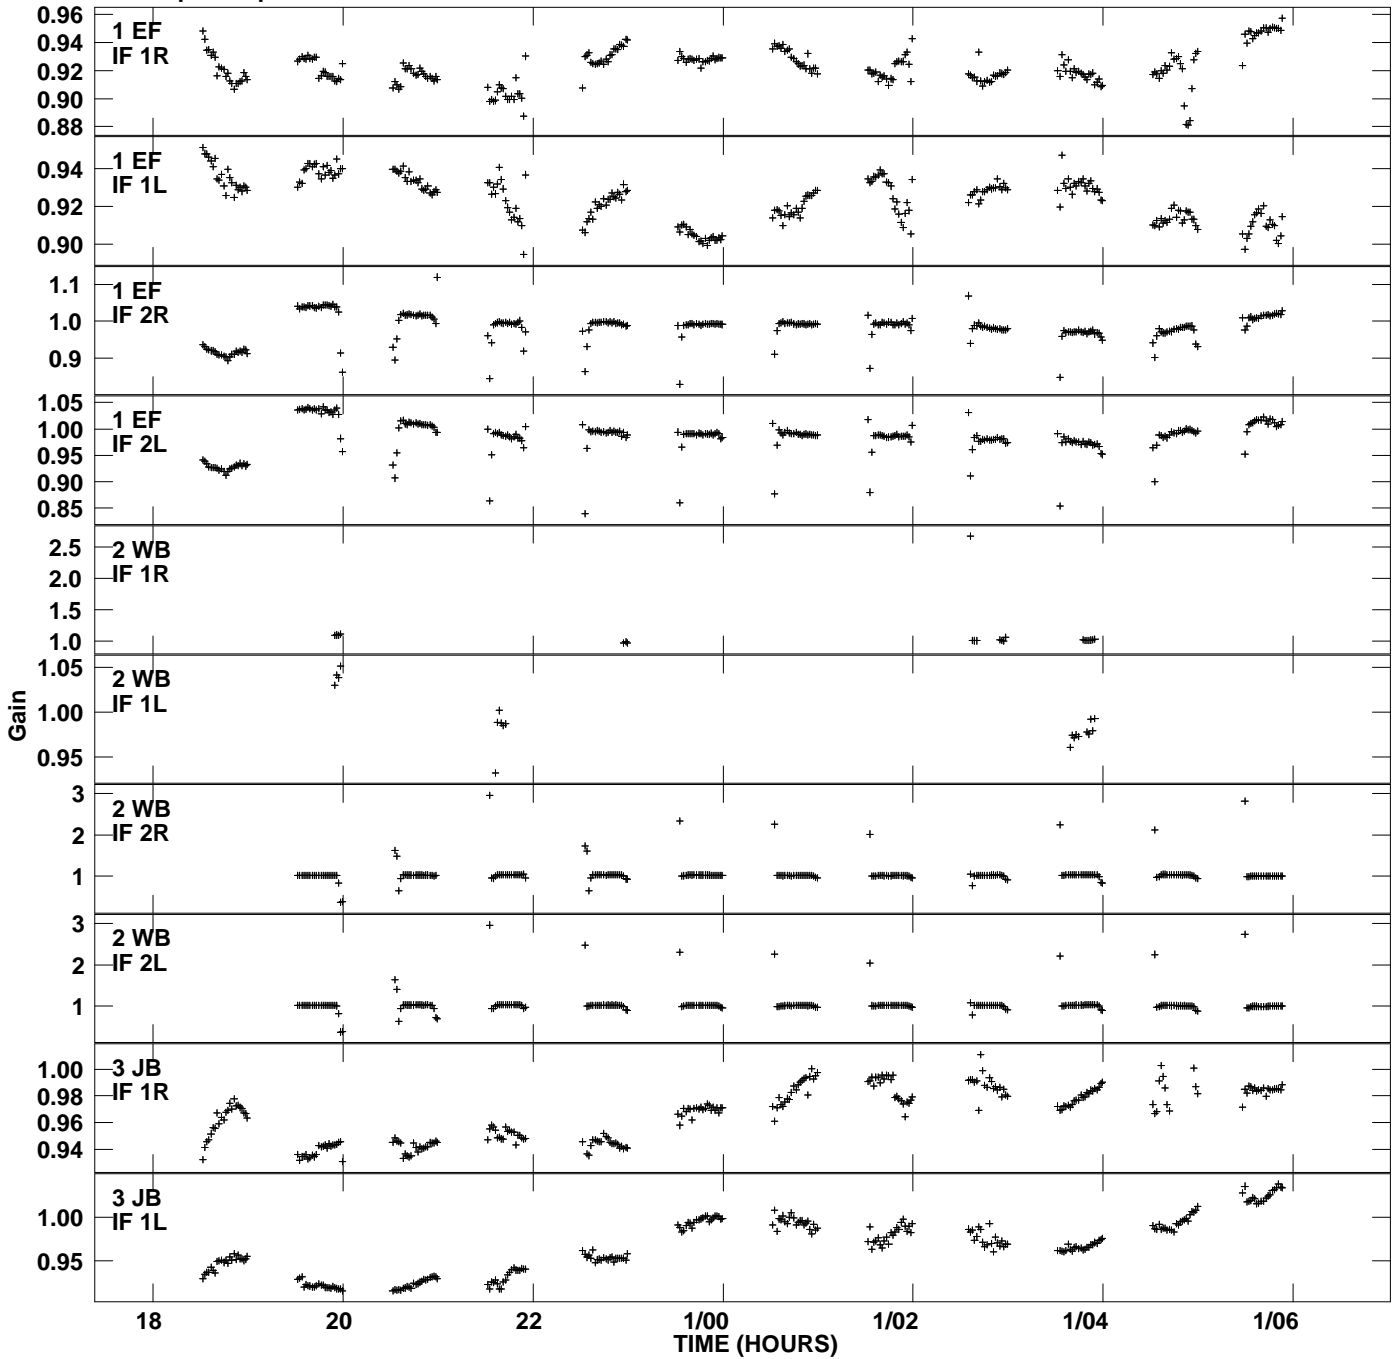

Plot file version 1 created 13-MAR-2013 18:44:17
 Gain amp vs UTC time for DGNGC1275.MULTI.1
 SN 4 Rpol & Lpol IF 1 - 2

Plot file version 2 created 13-MAR-2013 18:44:17
 Gain amp vs UTC time for DGNGC1275.MULTI.1
 SN 4 Rpol & Lpol IF 1 - 2

Plot file version 3 created 13-MAR-2013 18:44:17
 Gain amp vs UTC time for DGNGC1275.MULTI.1
 SN 4 Rpol & Lpol IF 1 - 2

Plot file version 4 created 13-MAR-2013 18:44:17
Gain amp vs UTC time for DGNGC1275.MULTI.1
SN 4 Rpol & Lpol IF 1 - 2