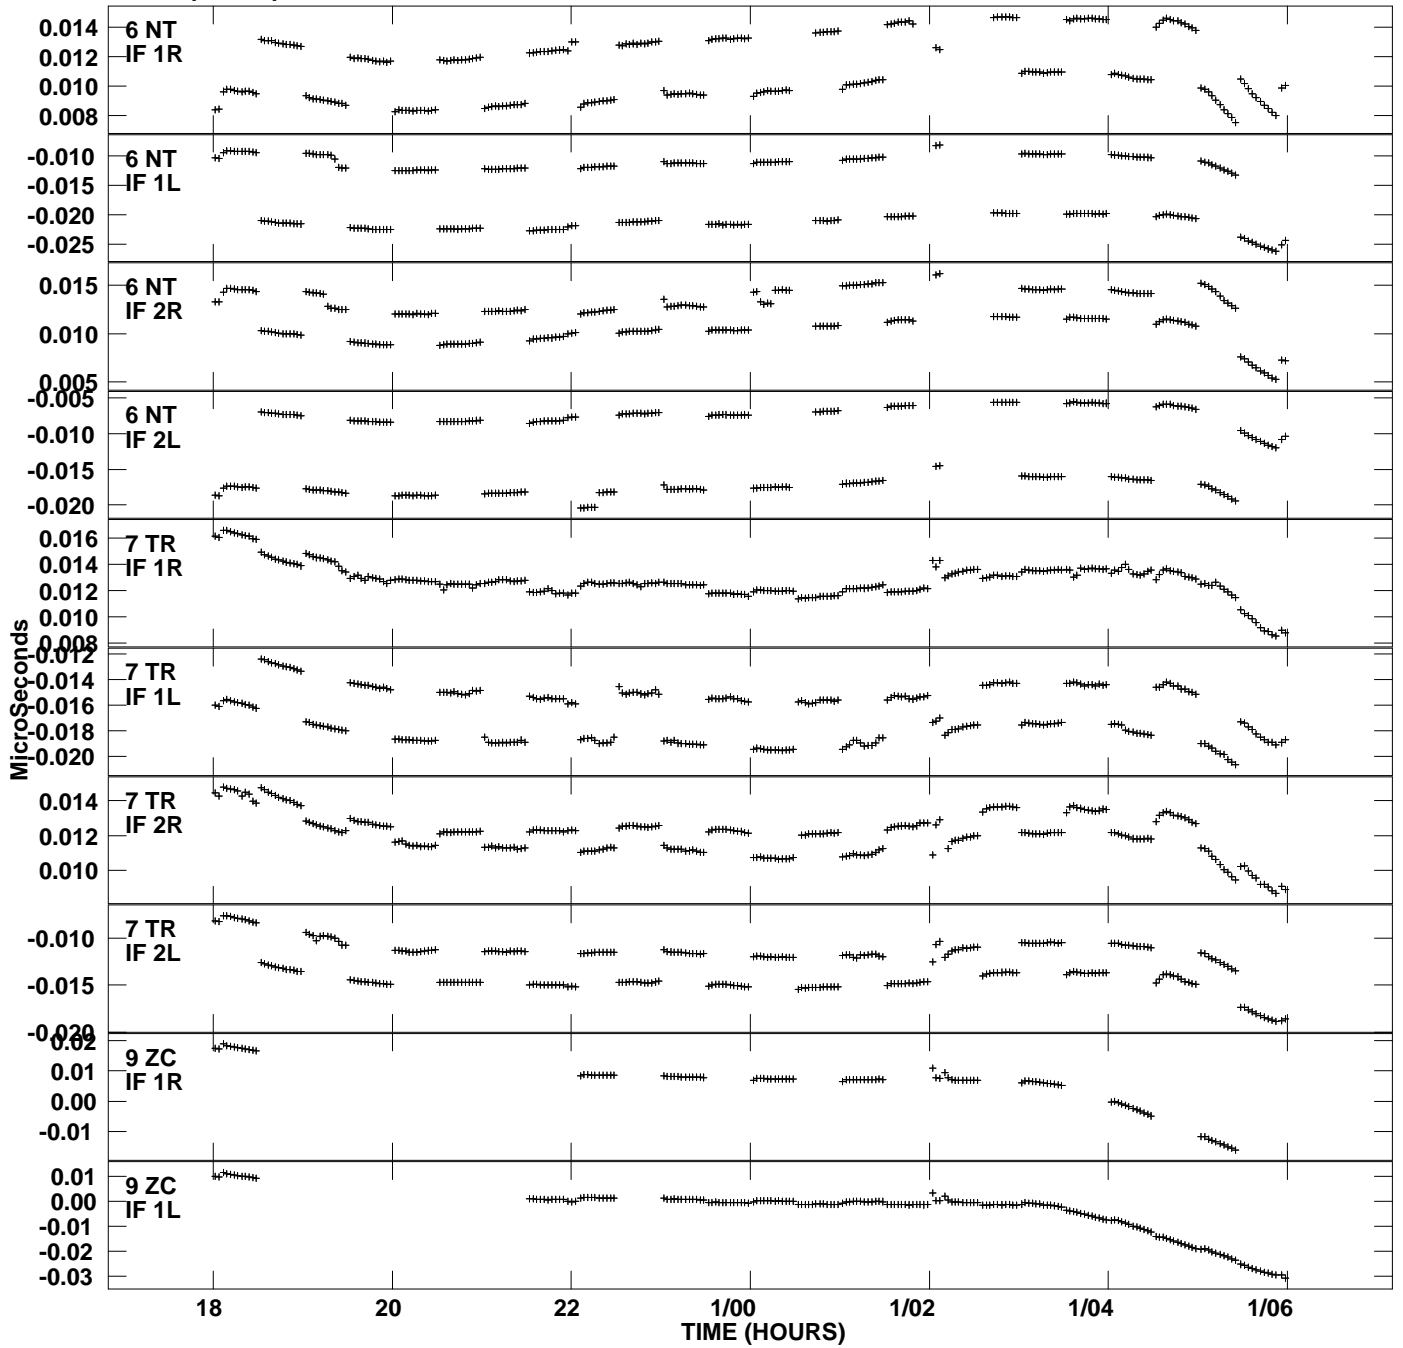

Plot file version 1 created 13-MAR-2013 17:13:25
Delay vs UTC time for EO009_2.UVDATA.1
SN 2 Rpol & Lpol IF 1 - 2

Plot file version 2 created 13-MAR-2013 17:13:25
Delay vs UTC time for EO009_2.UVDATA.1
SN 2 Rpol & Lpol IF 1 - 2

Plot file version 3 created 13-MAR-2013 17:13:25
Delay vs UTC time for EO009_2.UVDATA.1
SN 2 Rpol & Lpol IF 1 - 2

Plot file version 4 created 13-MAR-2013 17:13:25
Delay vs UTC time for EO009_2.UVDATA.1
SN 2 Rpol & Lpol IF 1 - 2