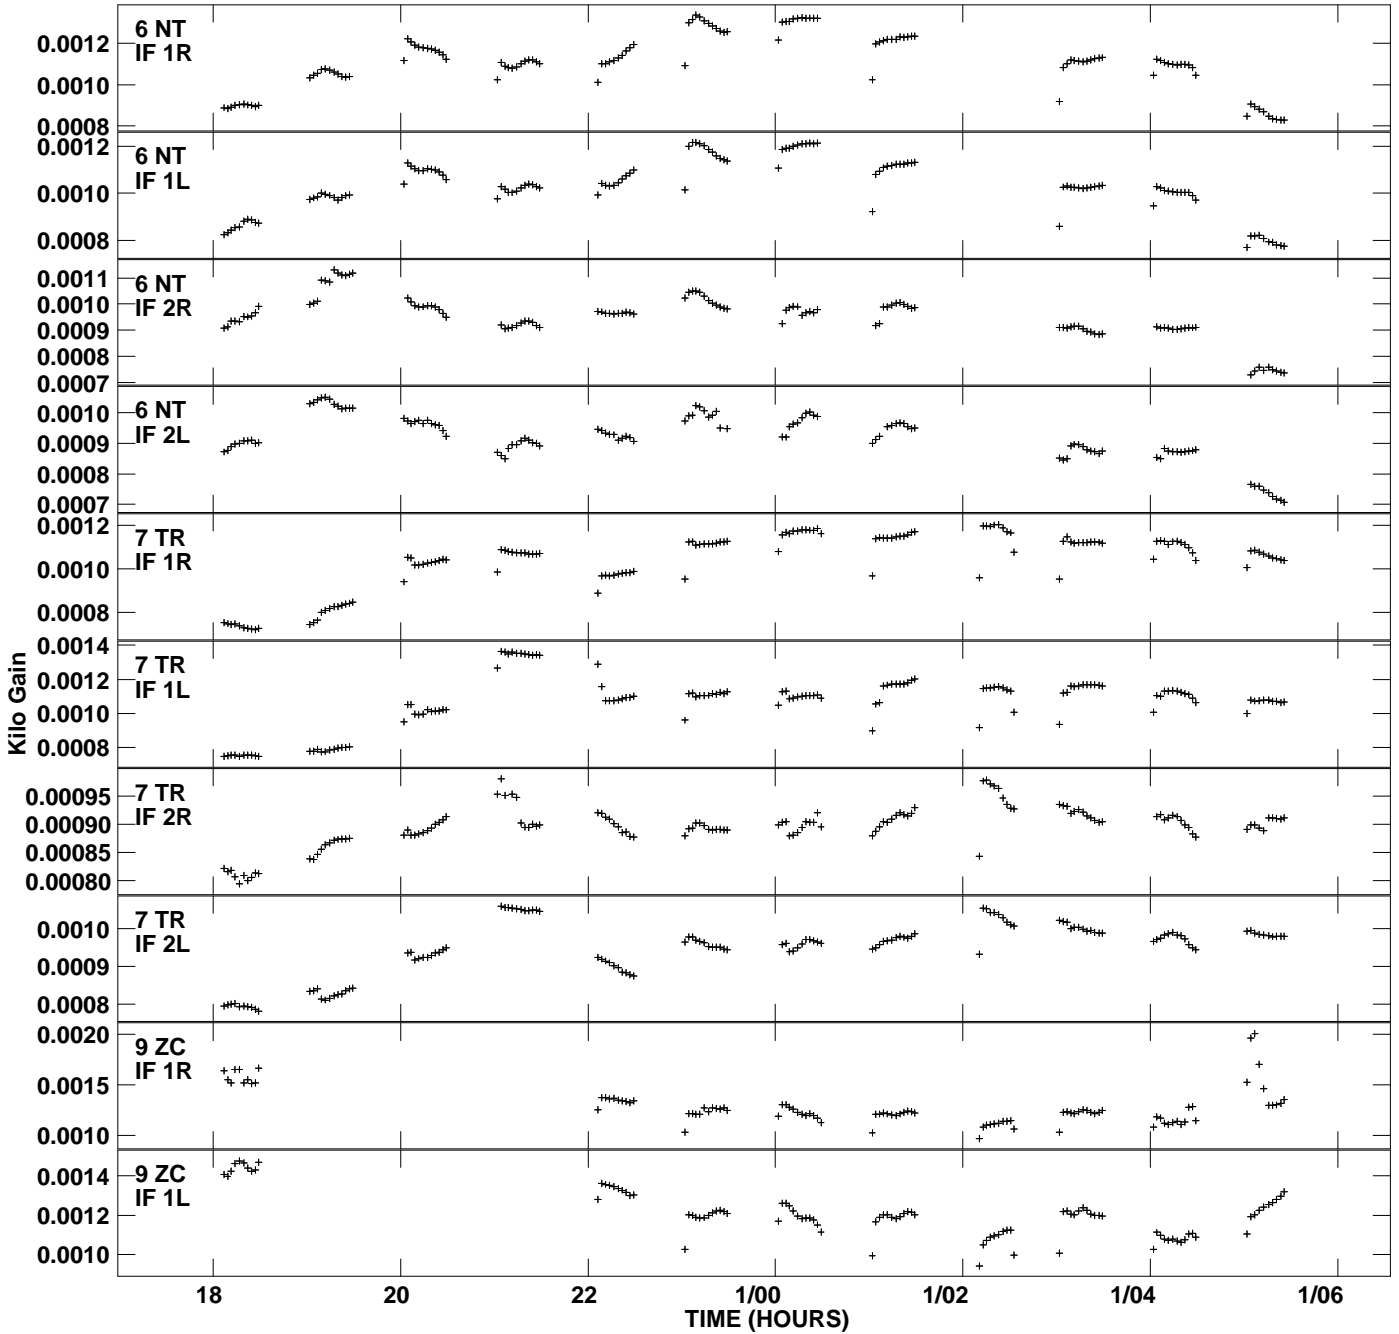

Plot file version 1 created 13-MAR-2013 18:44:33
Gain amp vs UTC time for NGC1275.MULTI.1
SN 2 Rpol & Lpol IF 1 - 2

Plot file version 2 created 13-MAR-2013 18:44:33
Gain amp vs UTC time for NGC1275.MULTI.1
SN 2 Rpol & Lpol IF 1 - 2

Plot file version 3 created 13-MAR-2013 18:44:33
Gain amp vs UTC time for NGC1275.MULTI.1
SN 2 Rpol & Lpol IF 1 - 2

Plot file version 4 created 13-MAR-2013 18:44:33
Gain amp vs UTC time for NGC1275.MULTI.1
SN 2 Rpol & Lpol IF 1 - 2