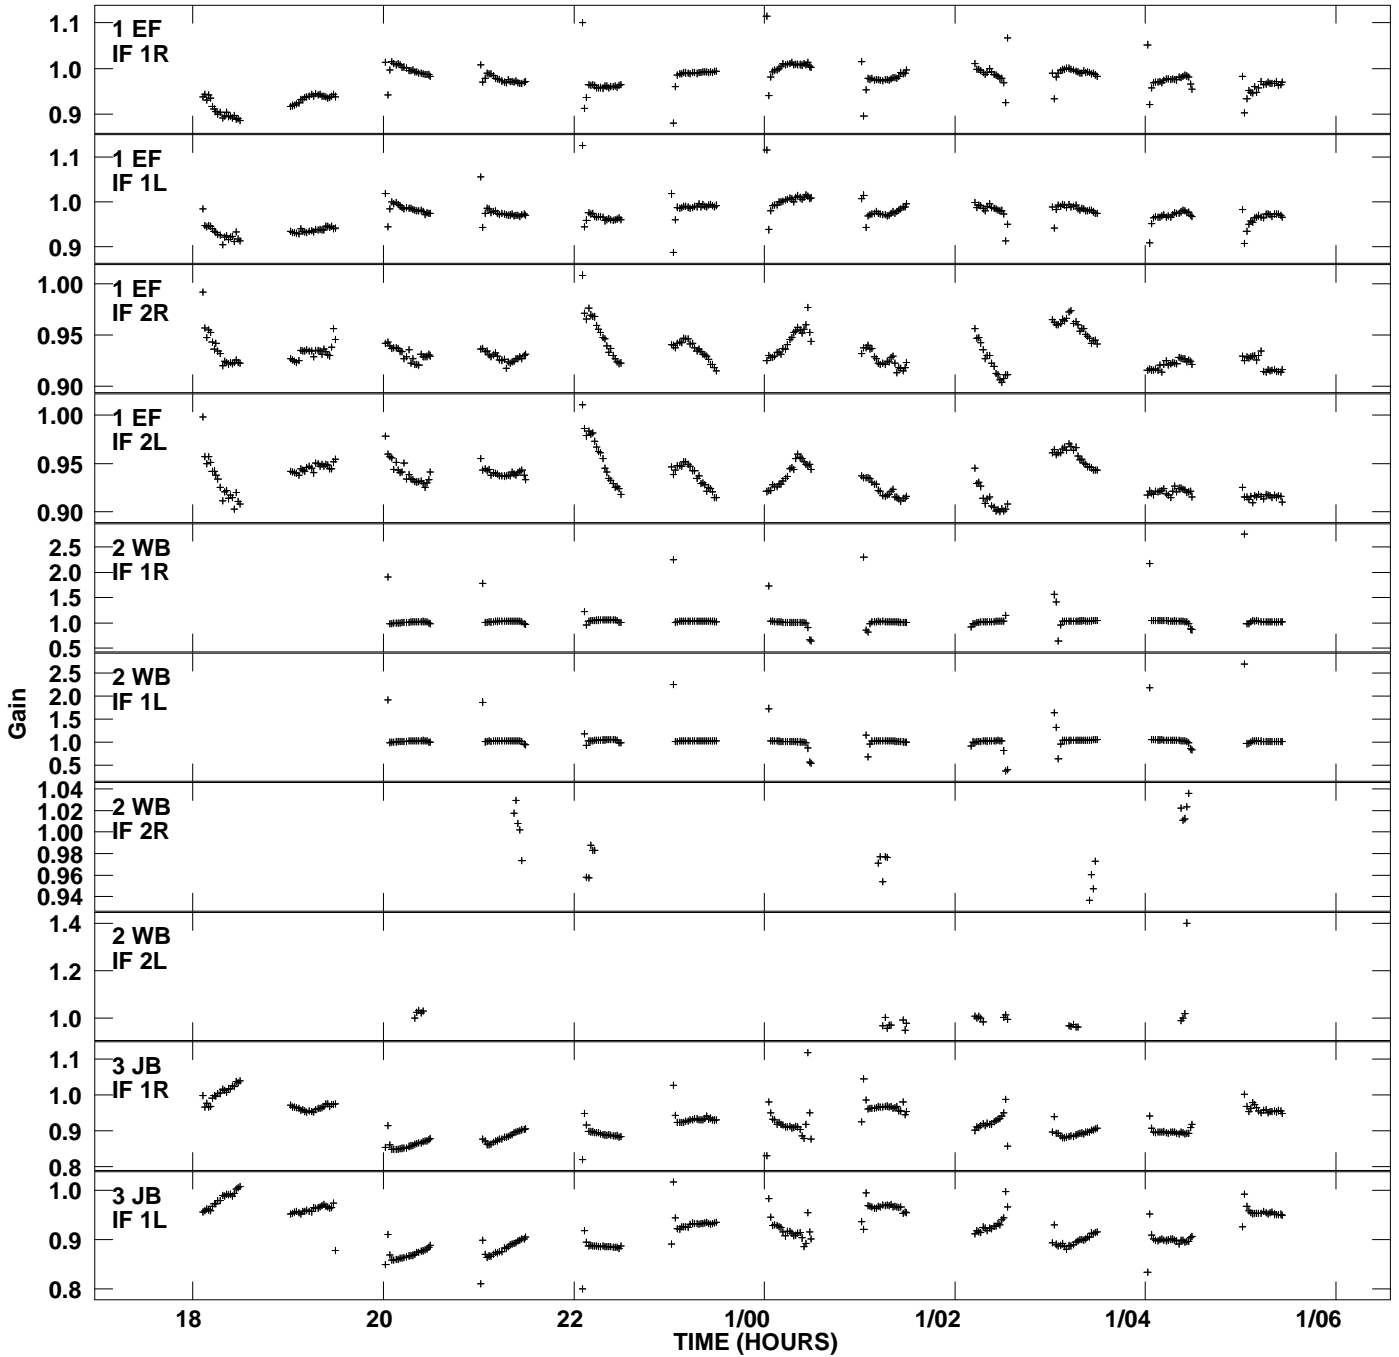

Plot file version 1 created 13-MAR-2013 18:44:50  
 Gain amp vs UTC time for NGC1275.MULTI.1  
 SN 4 Rpol & Lpol IF 1 - 2

Plot file version 2 created 13-MAR-2013 18:44:50  
Gain amp vs UTC time for NGC1275.MULTI.1  
SN 4 Rpol & Lpol IF 1 - 2

Plot file version 3 created 13-MAR-2013 18:44:50  
 Gain amp vs UTC time for NGC1275.MULTI.1  
 SN 4 Rpol & Lpol IF 1 - 2

Plot file version 4 created 13-MAR-2013 18:44:50  
Gain amp vs UTC time for NGC1275.MULTI.1  
SN 4 Rpol & Lpol IF 1 - 2