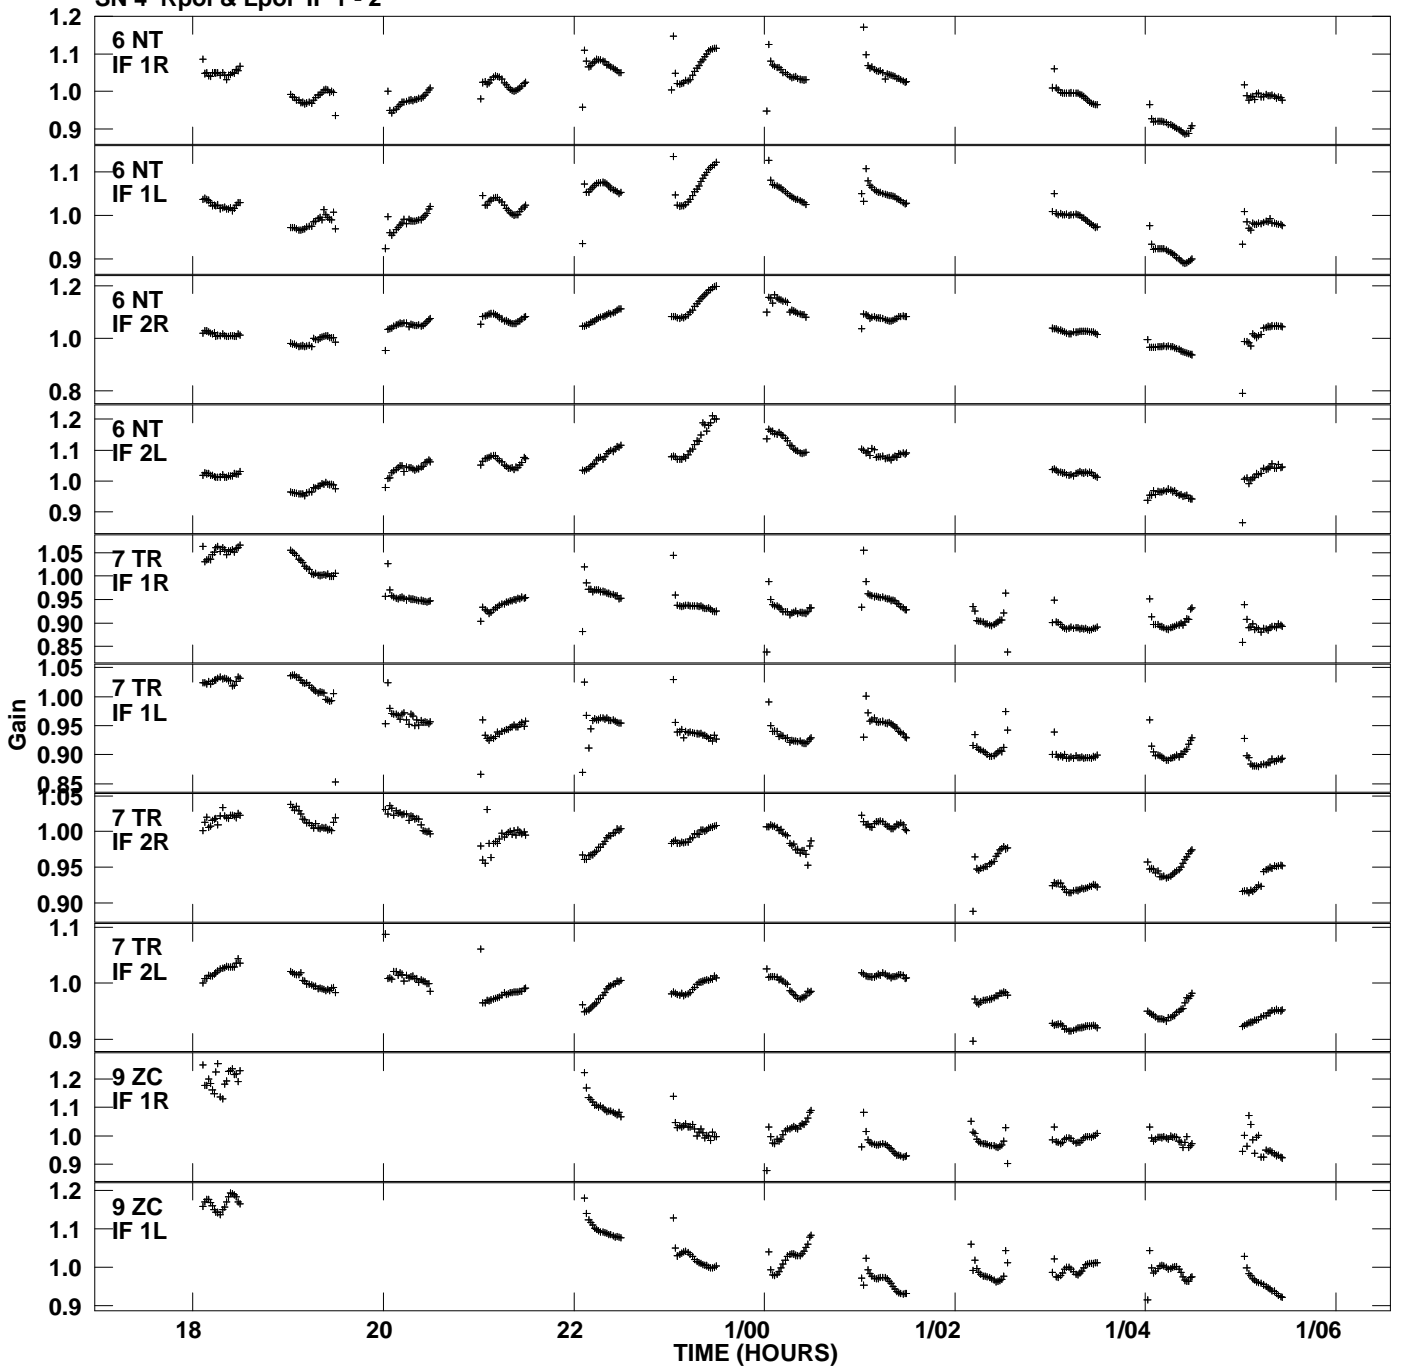

Plot file version 1 created 13-MAR-2013 18:44:50  
 Gain amp vs UTC time for NGC1275.MULTI.1  
 SN 4 Rpol & Lpol IF 1 - 2

Plot file version 2 created 13-MAR-2013 18:44:50  
Gain amp vs UTC time for NGC1275.MULTI.1  
SN 4 Rpol & Lpol IF 1 - 2

Plot file version 3 created 13-MAR-2013 18:44:50  
 Gain amp vs UTC time for NGC1275.MULTI.1  
 SN 4 Rpol & Lpol IF 1 - 2

Plot file version 4 created 13-MAR-2013 18:44:50  
Gain amp vs UTC time for NGC1275.MULTI.1  
SN 4 Rpol & Lpol IF 1 - 2