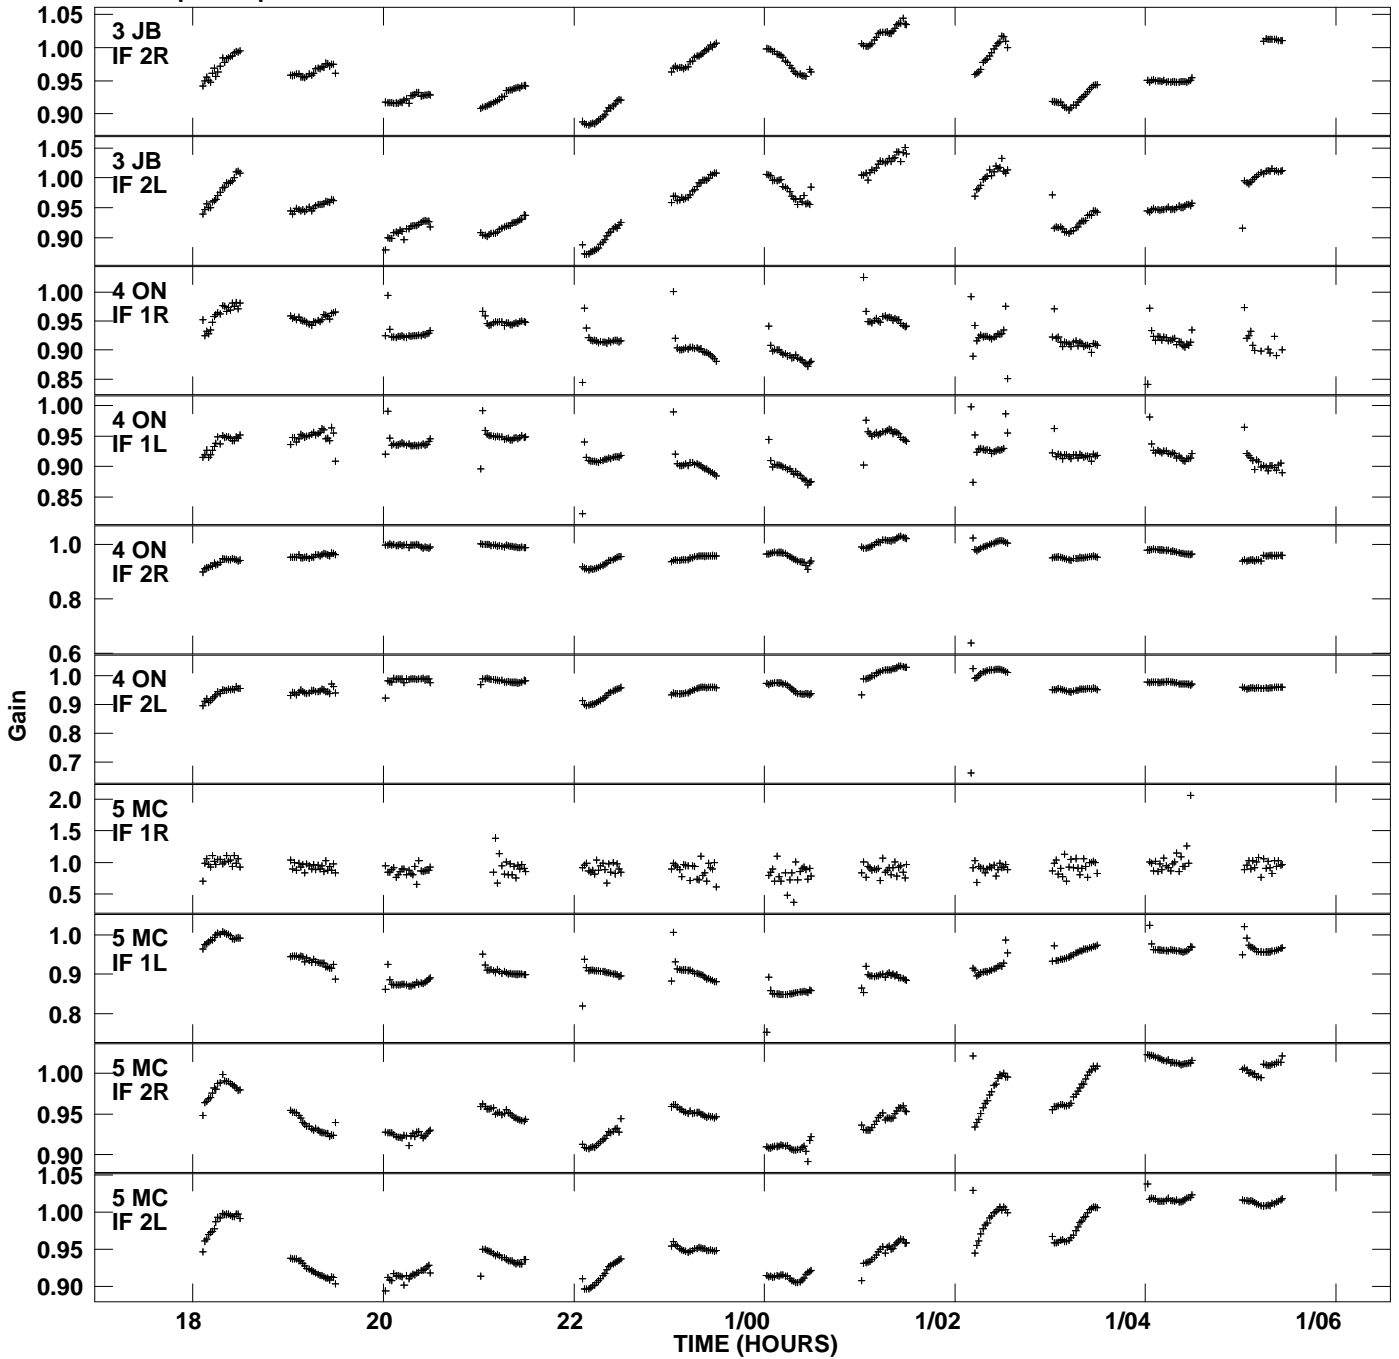

Plot file version 1 created 13-MAR-2013 18:44:50  
 Gain amp vs UTC time for NGC1275.MULTI.1  
 SN 4 Rpol & Lpol IF 1 - 2

Plot file version 2 created 13-MAR-2013 18:44:50  
Gain amp vs UTC time for NGC1275.MULTI.1  
SN 4 Rpol & Lpol IF 1 - 2

Plot file version 3 created 13-MAR-2013 18:44:50  
 Gain amp vs UTC time for NGC1275.MULTI.1  
 SN 4 Rpol & Lpol IF 1 - 2

Plot file version 4 created 13-MAR-2013 18:44:50  
Gain amp vs UTC time for NGC1275.MULTI.1  
SN 4 Rpol & Lpol IF 1 - 2