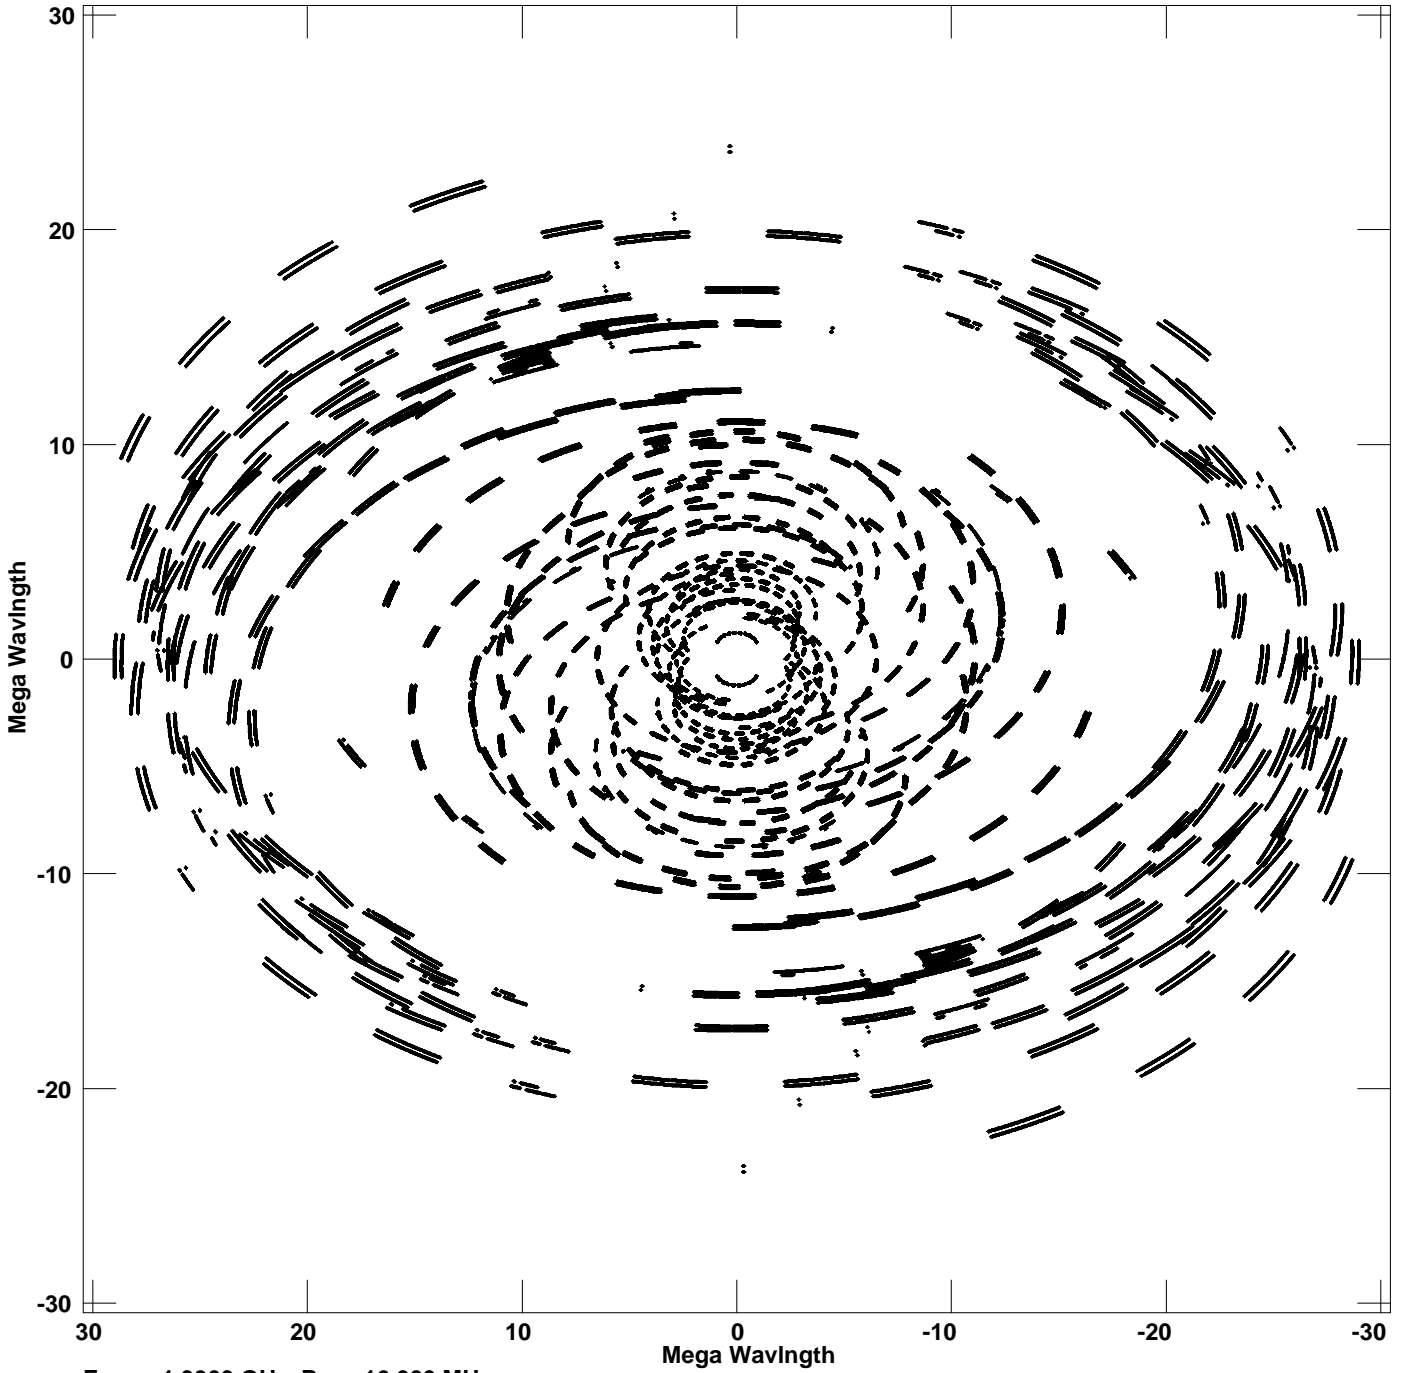

Plot file version 1 created 13-MAR-2013 18:45:24  
V vs U for NGC1275.MULTI.1 Source:NGC1275  
Ants \* - \* Stokes I IF# 1 - 2 Chan# 1

Freq = 1.3960 GHz, Bw = 16.000 MHz