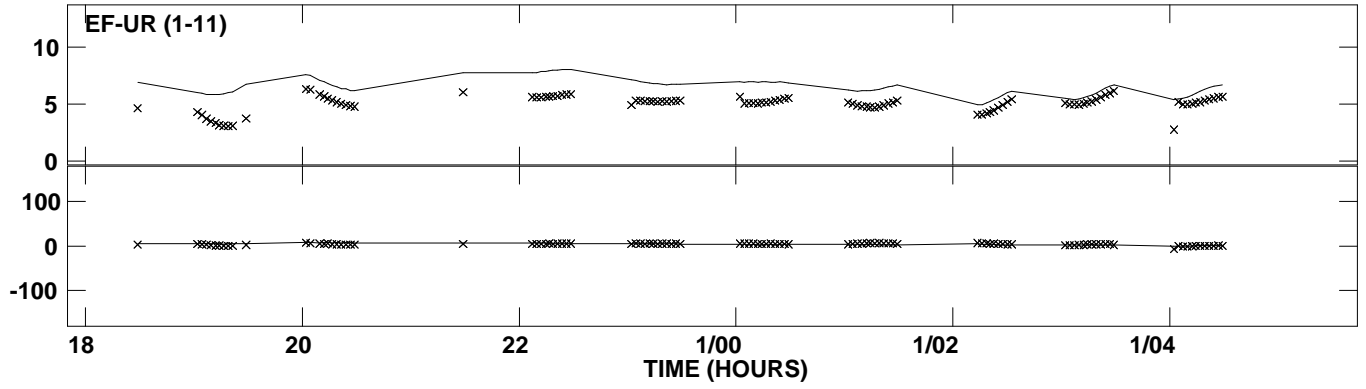

PLot file version 3 created 13-MAR-2013 18:45:35
Amplitude and Phase vs Time for NGC1275.MULTI.1 Vect aver. CL # 5
IF 1 CHAN 1 STK LL of NGC1275.ICL001.5