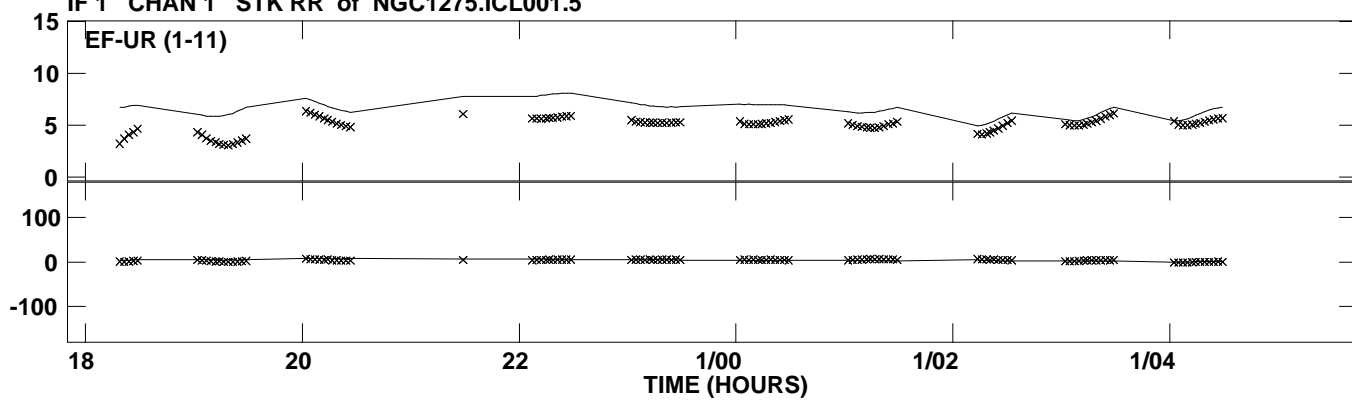

PLot file version 9 created 13-MAR-2013 18:45:36
Amplitude andPhase vs Time for NGC1275.MULTI.1 Vect aver. CL # 5
IF 1 CHAN 1 STK RR of NGC1275.ICL001.5