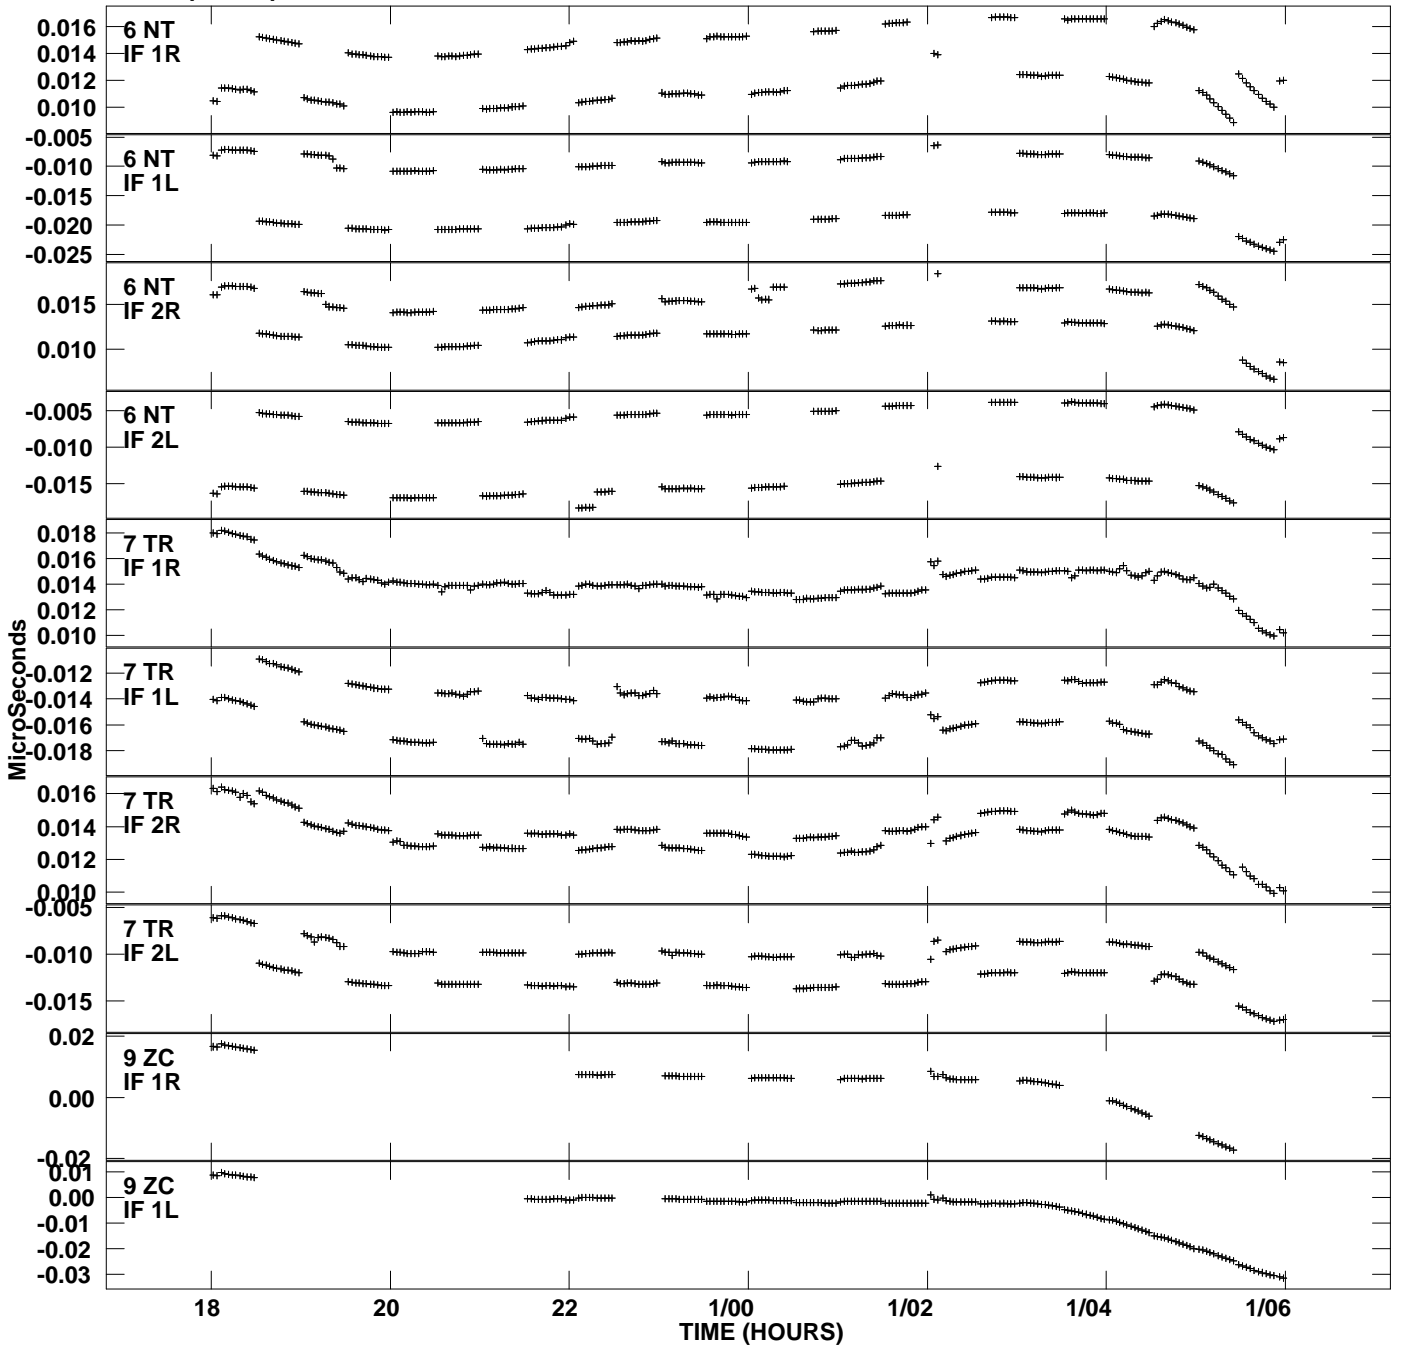

Plot file version 1 created 25-MAR-2013 13:17:03
Delay vs UTC time for EO009_3.UVDATA.1
SN 2 Rpol & Lpol IF 1 - 2

Plot file version 2 created 25-MAR-2013 13:17:03
Delay vs UTC time for EO009_3.UVDATA.1
SN 2 Rpol & Lpol IF 1 - 2

Plot file version 3 created 25-MAR-2013 13:17:03
Delay vs UTC time for EO009_3.UVDATA.1
SN 2 Rpol & Lpol IF 1 - 2

Plot file version 4 created 25-MAR-2013 13:17:03
Delay vs UTC time for EO009_3.UVDATA.1
SN 2 Rpol & Lpol IF 1 - 2