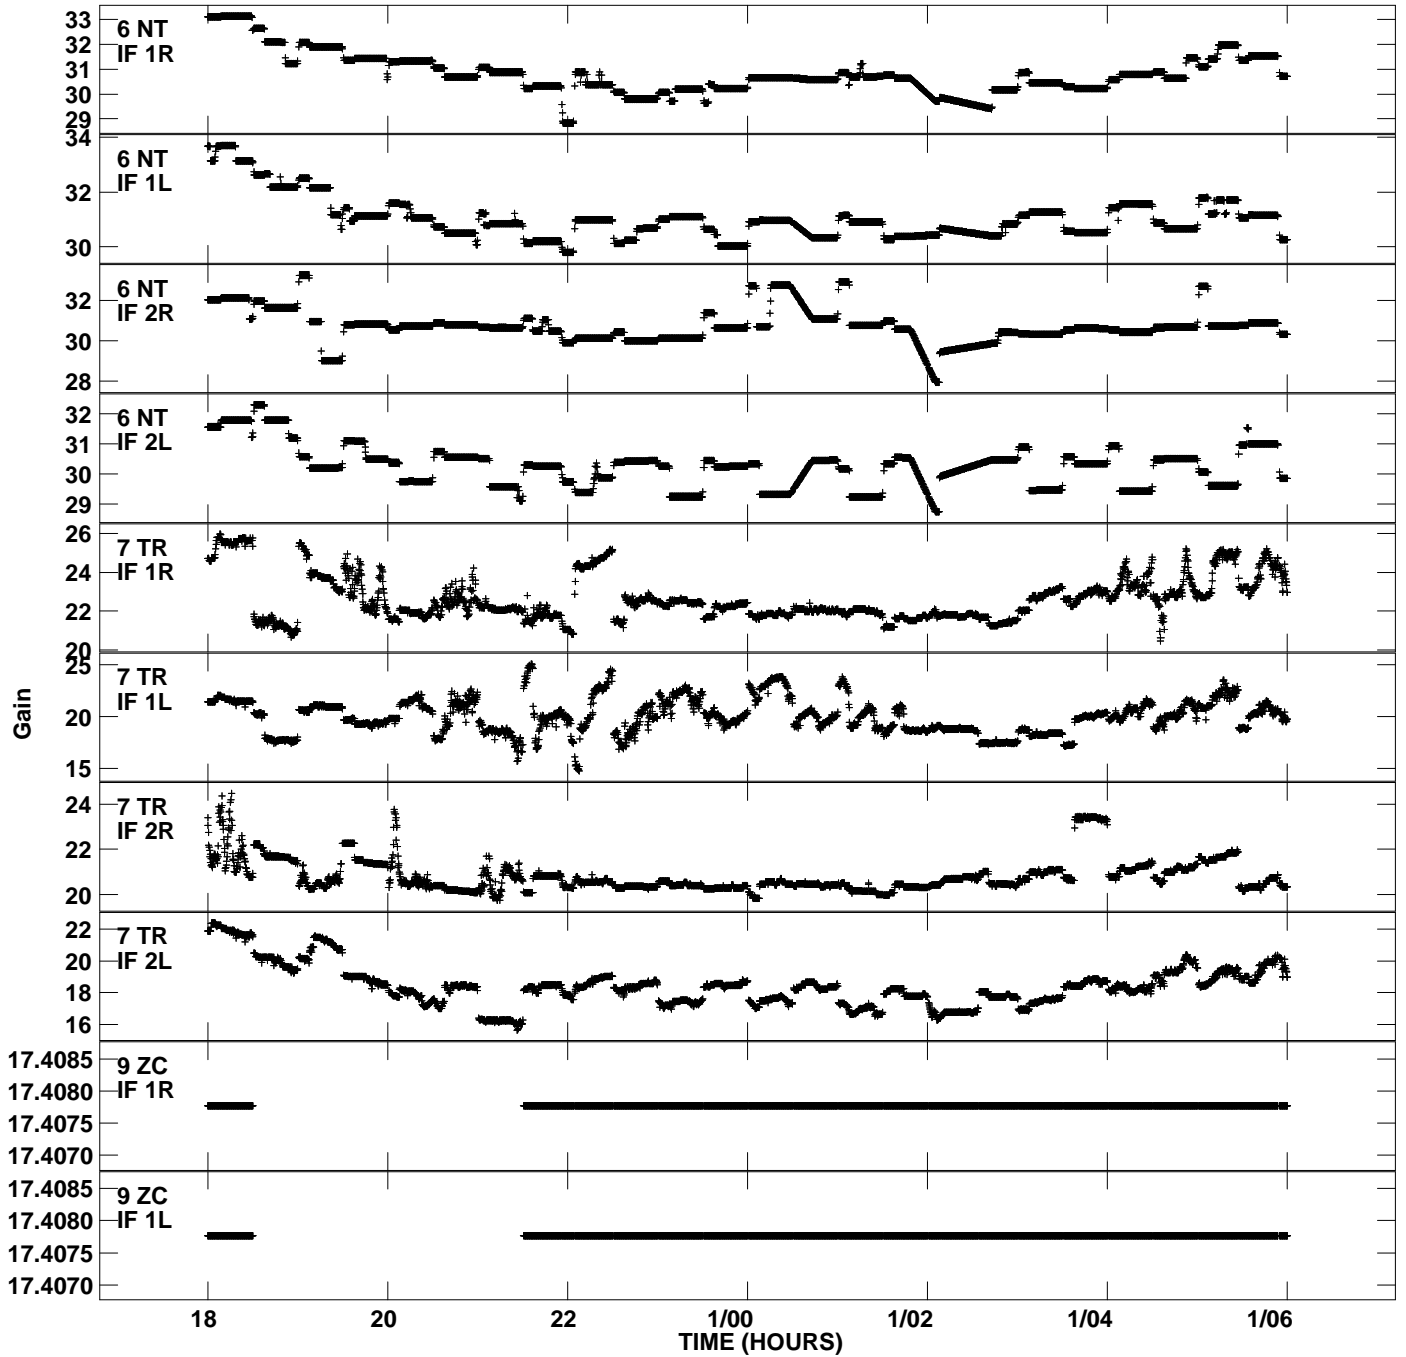

Plot file version 1 created 25-MAR-2013 13:02:53
Gain amp vs UTC time for EO009_3.UVDATA.1
CL 2 Rpol & Lpol IF 1 - 2

Plot file version 2 created 25-MAR-2013 13:02:53
Gain amp vs UTC time for EO009_3.UVDATA.1
CL 2 Rpol & Lpol IF 1 - 2

Plot file version 3 created 25-MAR-2013 13:02:53
 Gain amp vs UTC time for EO009_3.UVDATA.1
 CL 2 Rpol & Lpol IF 1 - 2

Plot file version 4 created 25-MAR-2013 13:02:53
Gain amp vs UTC time for EO009_3.UVDATA.1
CL 2 Rpol & Lpol IF 1 - 2