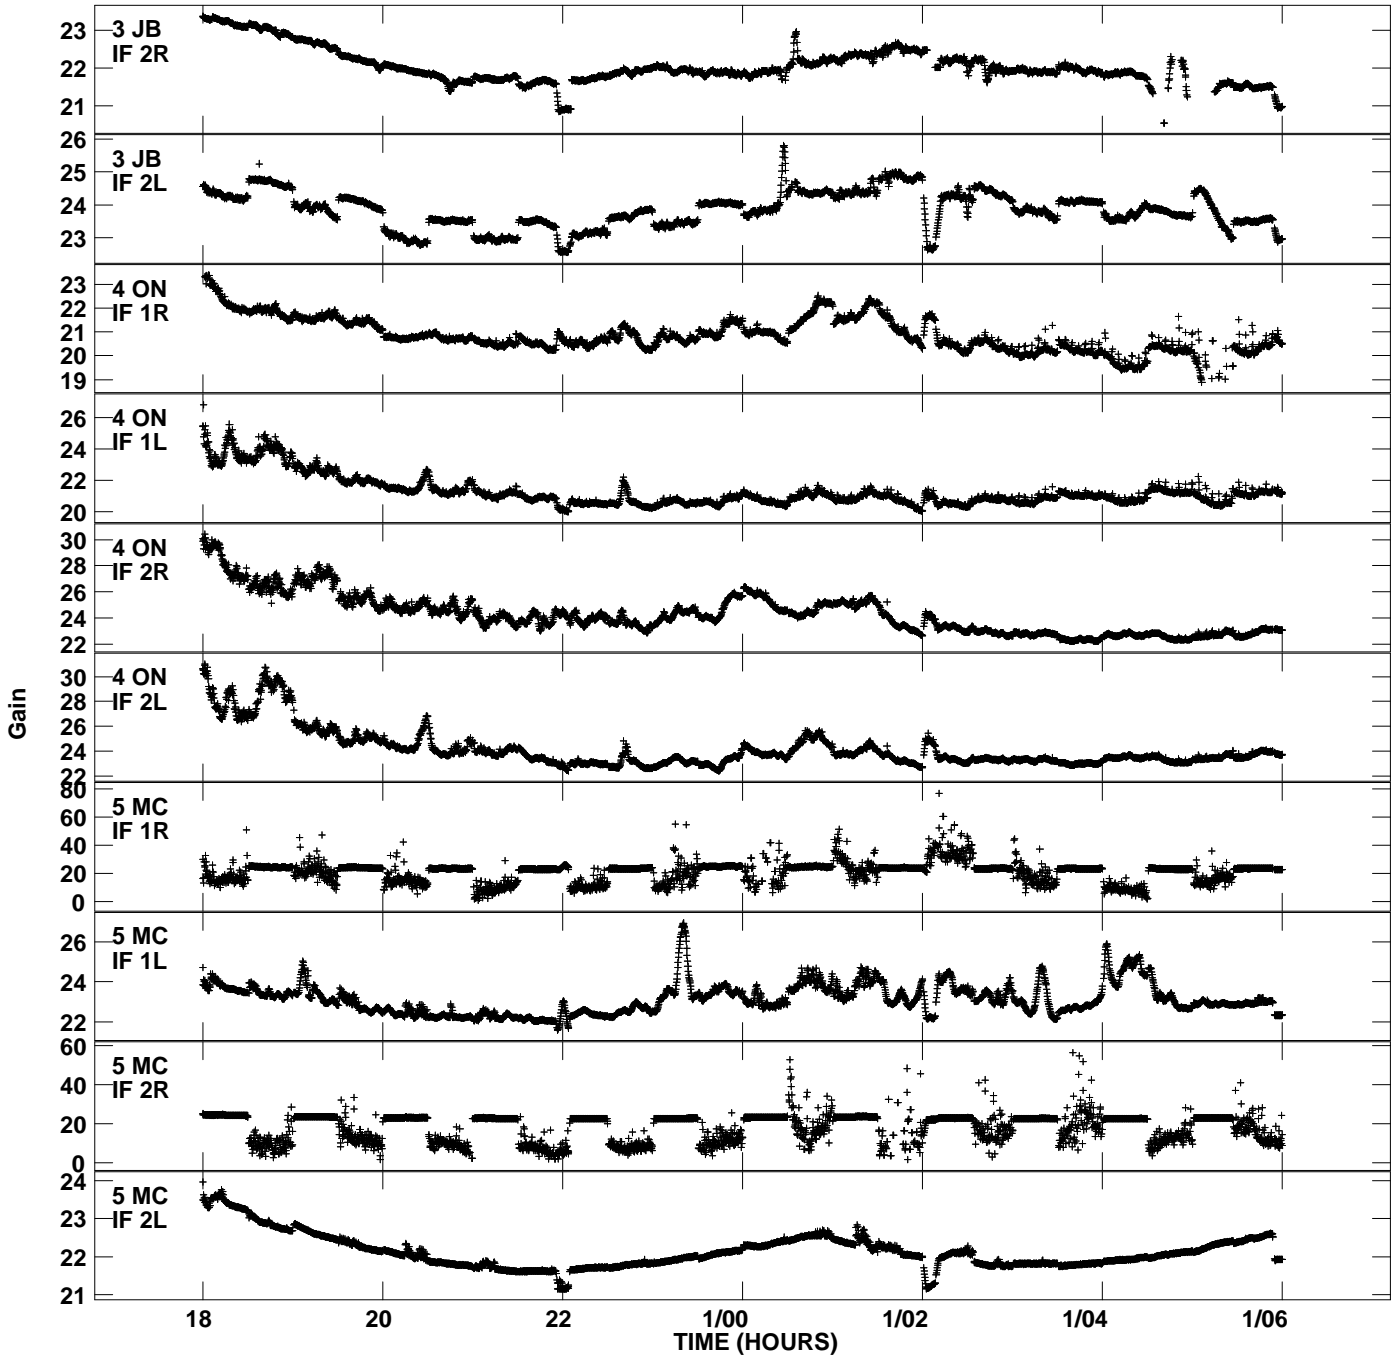

Plot file version 1 created 25-MAR-2013 13:02:53
Gain amp vs UTC time for EO009_3.UVDATA.1
CL 2 Rpol & Lpol IF 1 - 2

Plot file version 2 created 25-MAR-2013 13:02:53
Gain amp vs UTC time for EO009_3.UVDATA.1
CL 2 Rpol & Lpol IF 1 - 2

Plot file version 3 created 25-MAR-2013 13:02:53
 Gain amp vs UTC time for EO009_3.UVDATA.1
 CL 2 Rpol & Lpol IF 1 - 2

Plot file version 4 created 25-MAR-2013 13:02:53
Gain amp vs UTC time for EO009_3.UVDATA.1
CL 2 Rpol & Lpol IF 1 - 2