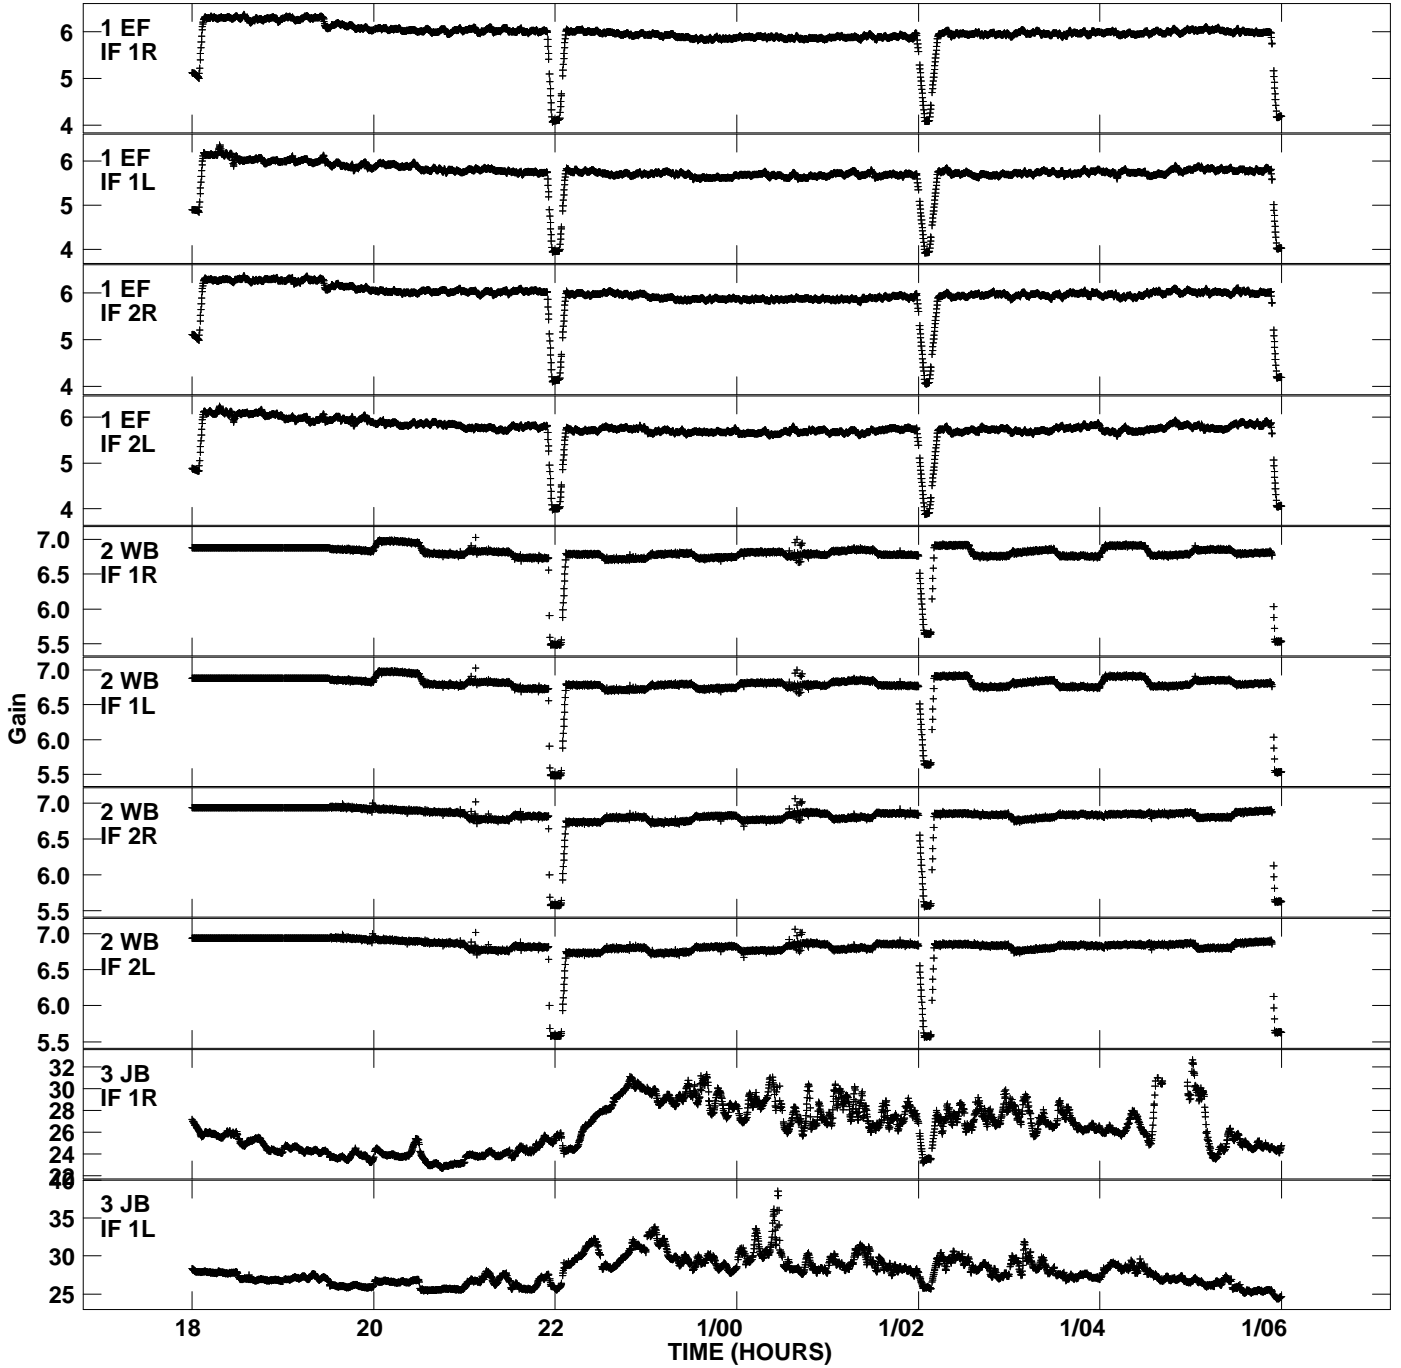

Plot file version 1 created 25-MAR-2013 13:02:53
Gain amp vs UTC time for EO009_3.UVDATA.1
CL 2 Rpol & Lpol IF 1 - 2

Plot file version 2 created 25-MAR-2013 13:02:53
Gain amp vs UTC time for EO009_3.UVDATA.1
CL 2 Rpol & Lpol IF 1 - 2

Plot file version 3 created 25-MAR-2013 13:02:53
 Gain amp vs UTC time for EO009_3.UVDATA.1
 CL 2 Rpol & Lpol IF 1 - 2

Plot file version 4 created 25-MAR-2013 13:02:53
Gain amp vs UTC time for EO009_3.UVDATA.1
CL 2 Rpol & Lpol IF 1 - 2