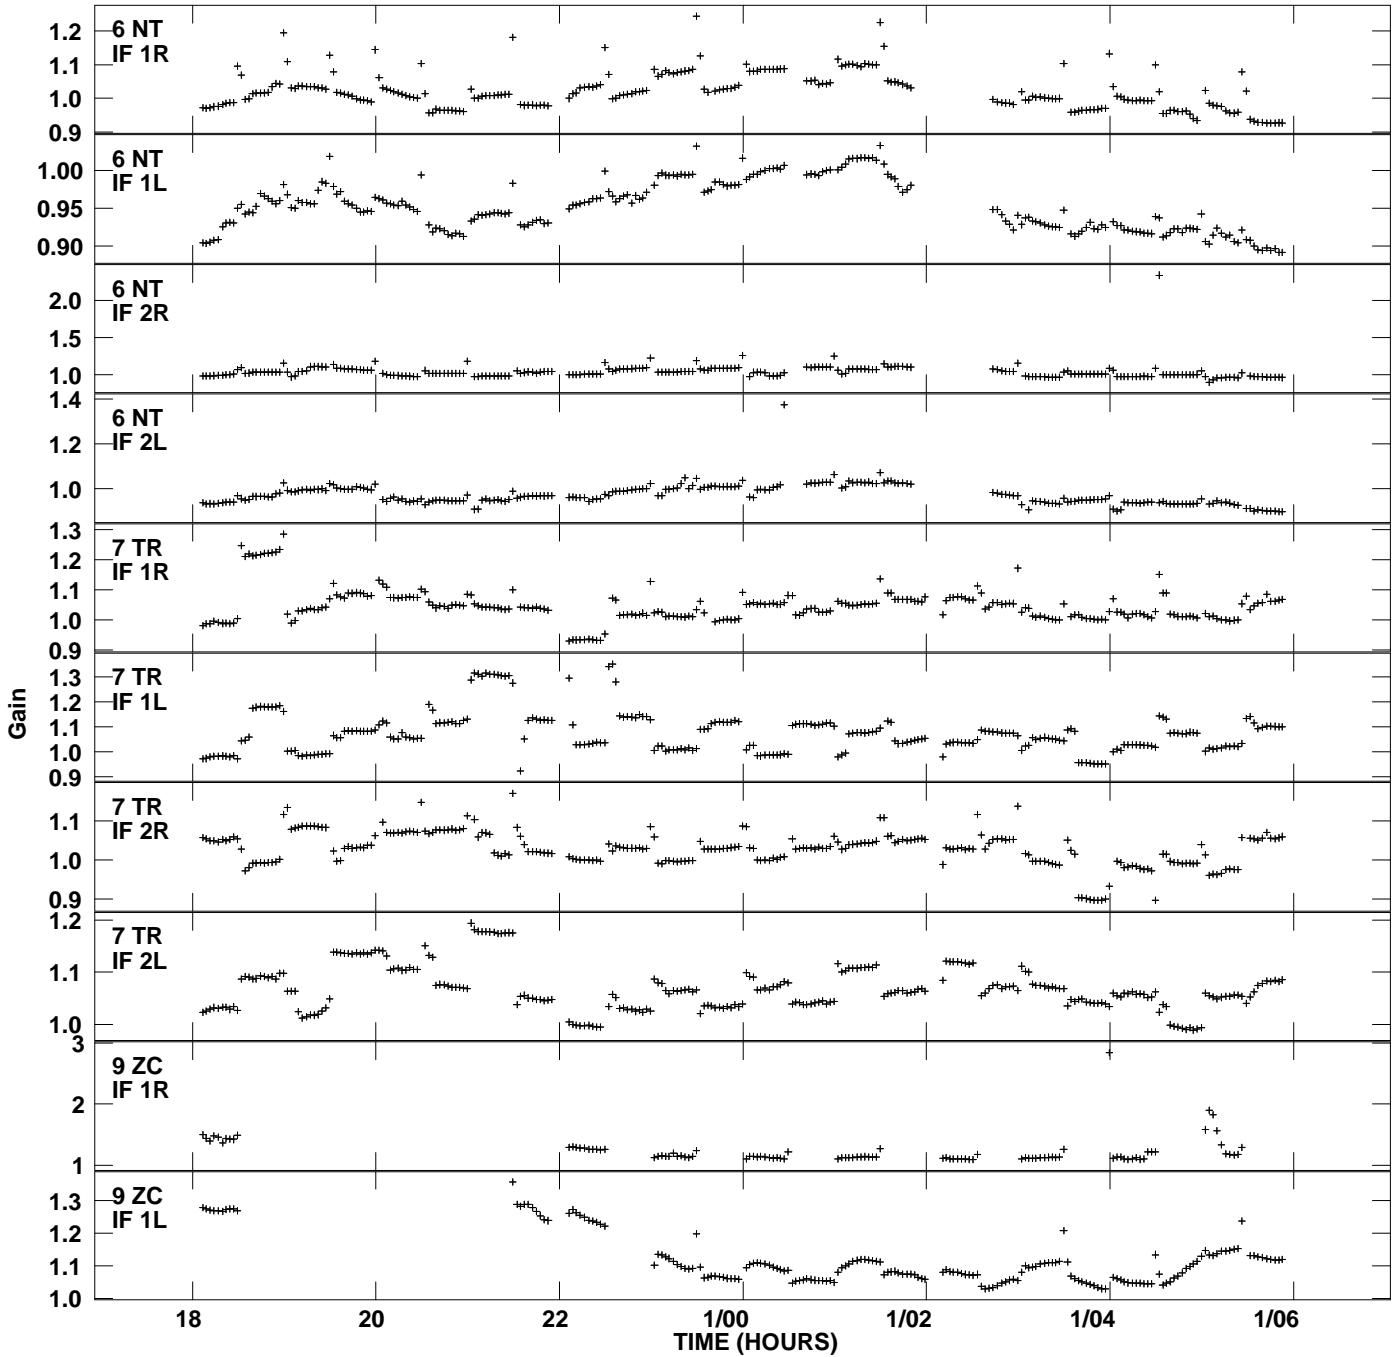

Plot file version 1 created 25-MAR-2013 13:21:03
Gain amp vs UTC time for NGC1275.MULTI.1
SN 2 Rpol & Lpol IF 1 - 2

Plot file version 2 created 25-MAR-2013 13:21:03
Gain amp vs UTC time for NGC1275.MULTI.1
SN 2 Rpol & Lpol IF 1 - 2

Plot file version 3 created 25-MAR-2013 13:21:03
Gain amp vs UTC time for NGC1275.MULTI.1
SN 2 Rpol & Lpol IF 1 - 2

Plot file version 4 created 25-MAR-2013 13:21:03
Gain amp vs UTC time for NGC1275.MULTI.1
SN 2 Rpol & Lpol IF 1 - 2