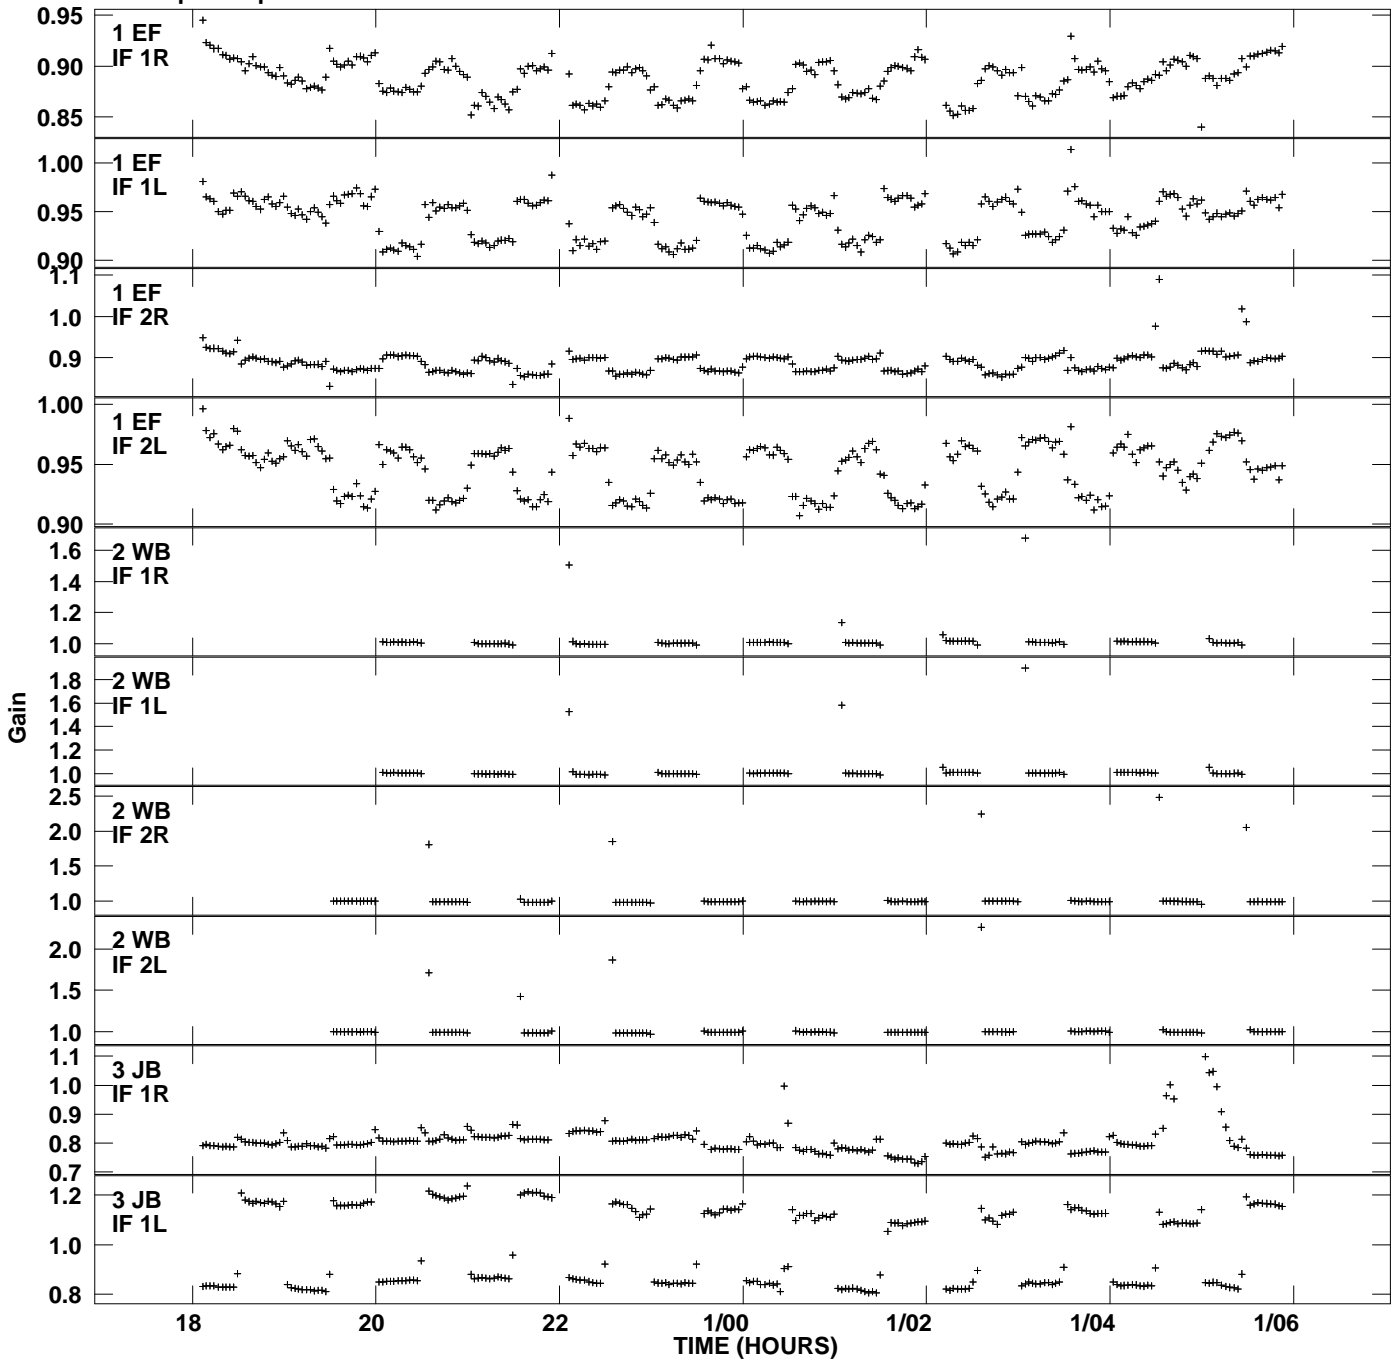

Plot file version 1 created 25-MAR-2013 13:21:03
Gain amp vs UTC time for NGC1275.MULTI.1
SN 2 Rpol & Lpol IF 1 - 2

Plot file version 2 created 25-MAR-2013 13:21:03
Gain amp vs UTC time for NGC1275.MULTI.1
SN 2 Rpol & Lpol IF 1 - 2

Plot file version 3 created 25-MAR-2013 13:21:03
Gain amp vs UTC time for NGC1275.MULTI.1
SN 2 Rpol & Lpol IF 1 - 2

Plot file version 4 created 25-MAR-2013 13:21:03
Gain amp vs UTC time for NGC1275.MULTI.1
SN 2 Rpol & Lpol IF 1 - 2