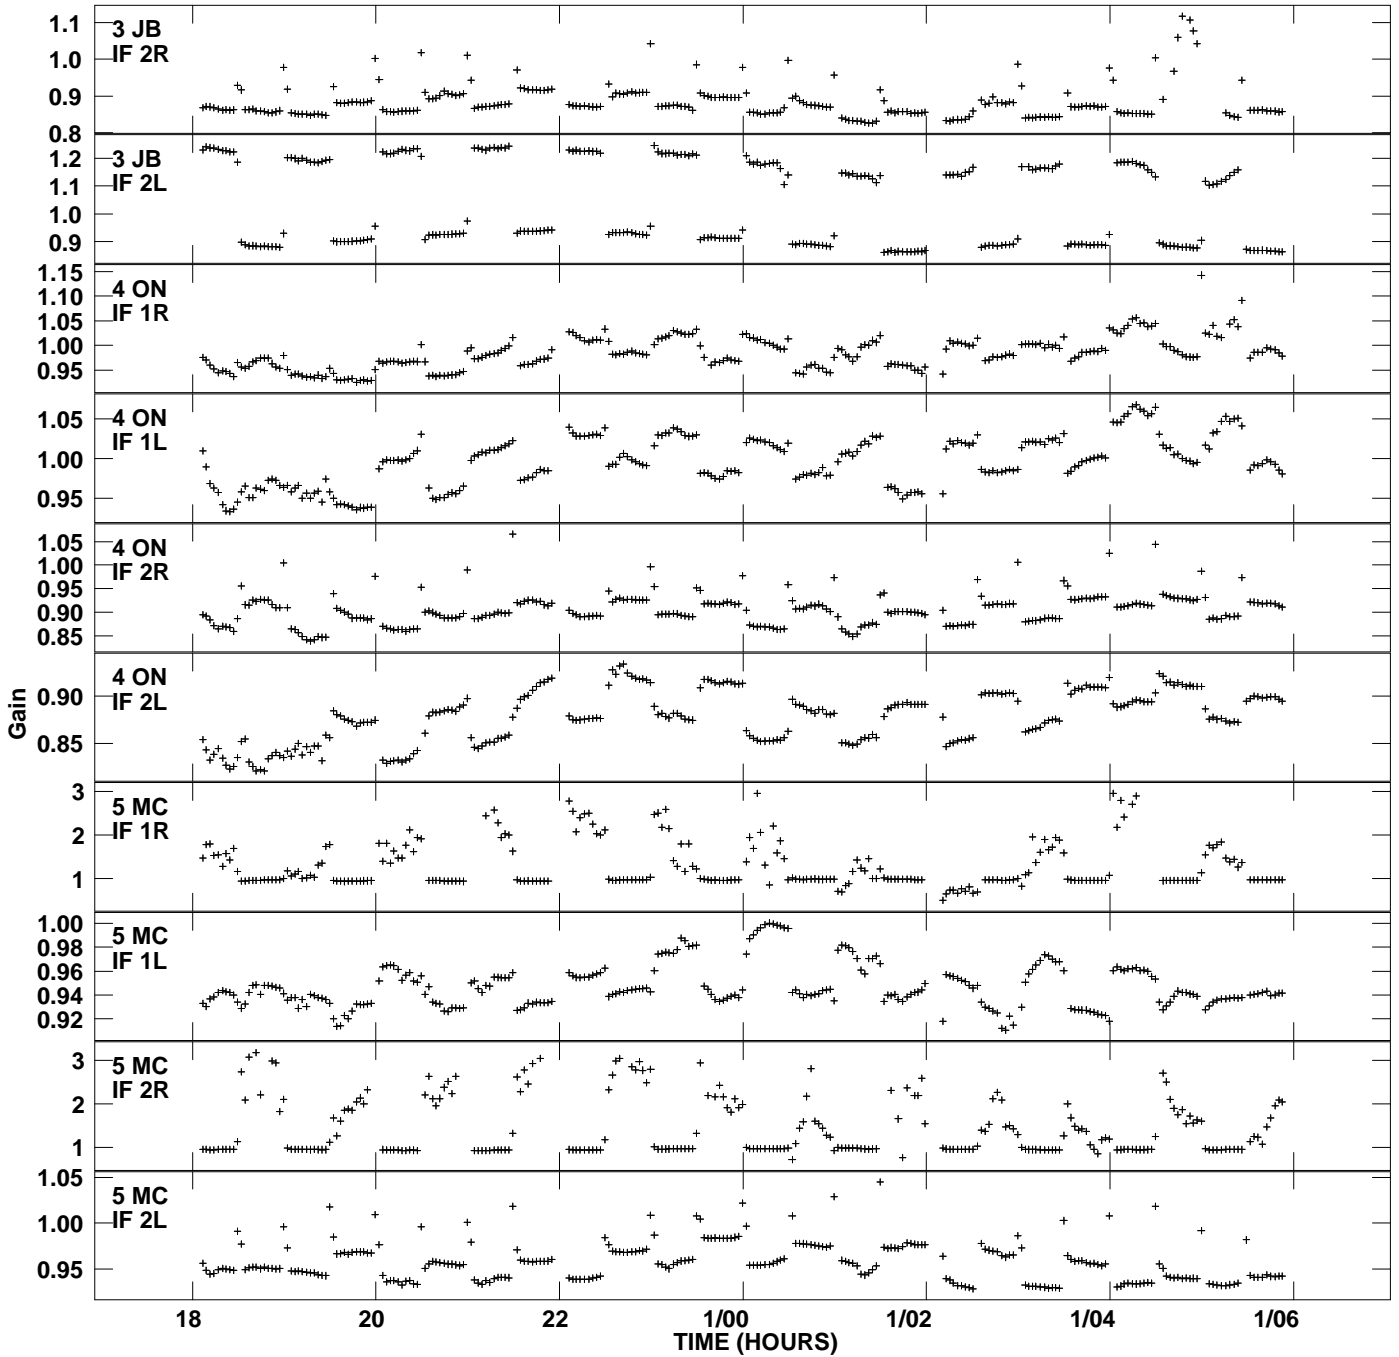

Plot file version 1 created 25-MAR-2013 13:21:03
Gain amp vs UTC time for NGC1275.MULTI.1
SN 2 Rpol & Lpol IF 1 - 2

Plot file version 2 created 25-MAR-2013 13:21:03
Gain amp vs UTC time for NGC1275.MULTI.1
SN 2 Rpol & Lpol IF 1 - 2

Plot file version 3 created 25-MAR-2013 13:21:03
Gain amp vs UTC time for NGC1275.MULTI.1
SN 2 Rpol & Lpol IF 1 - 2

Plot file version 4 created 25-MAR-2013 13:21:03
Gain amp vs UTC time for NGC1275.MULTI.1
SN 2 Rpol & Lpol IF 1 - 2