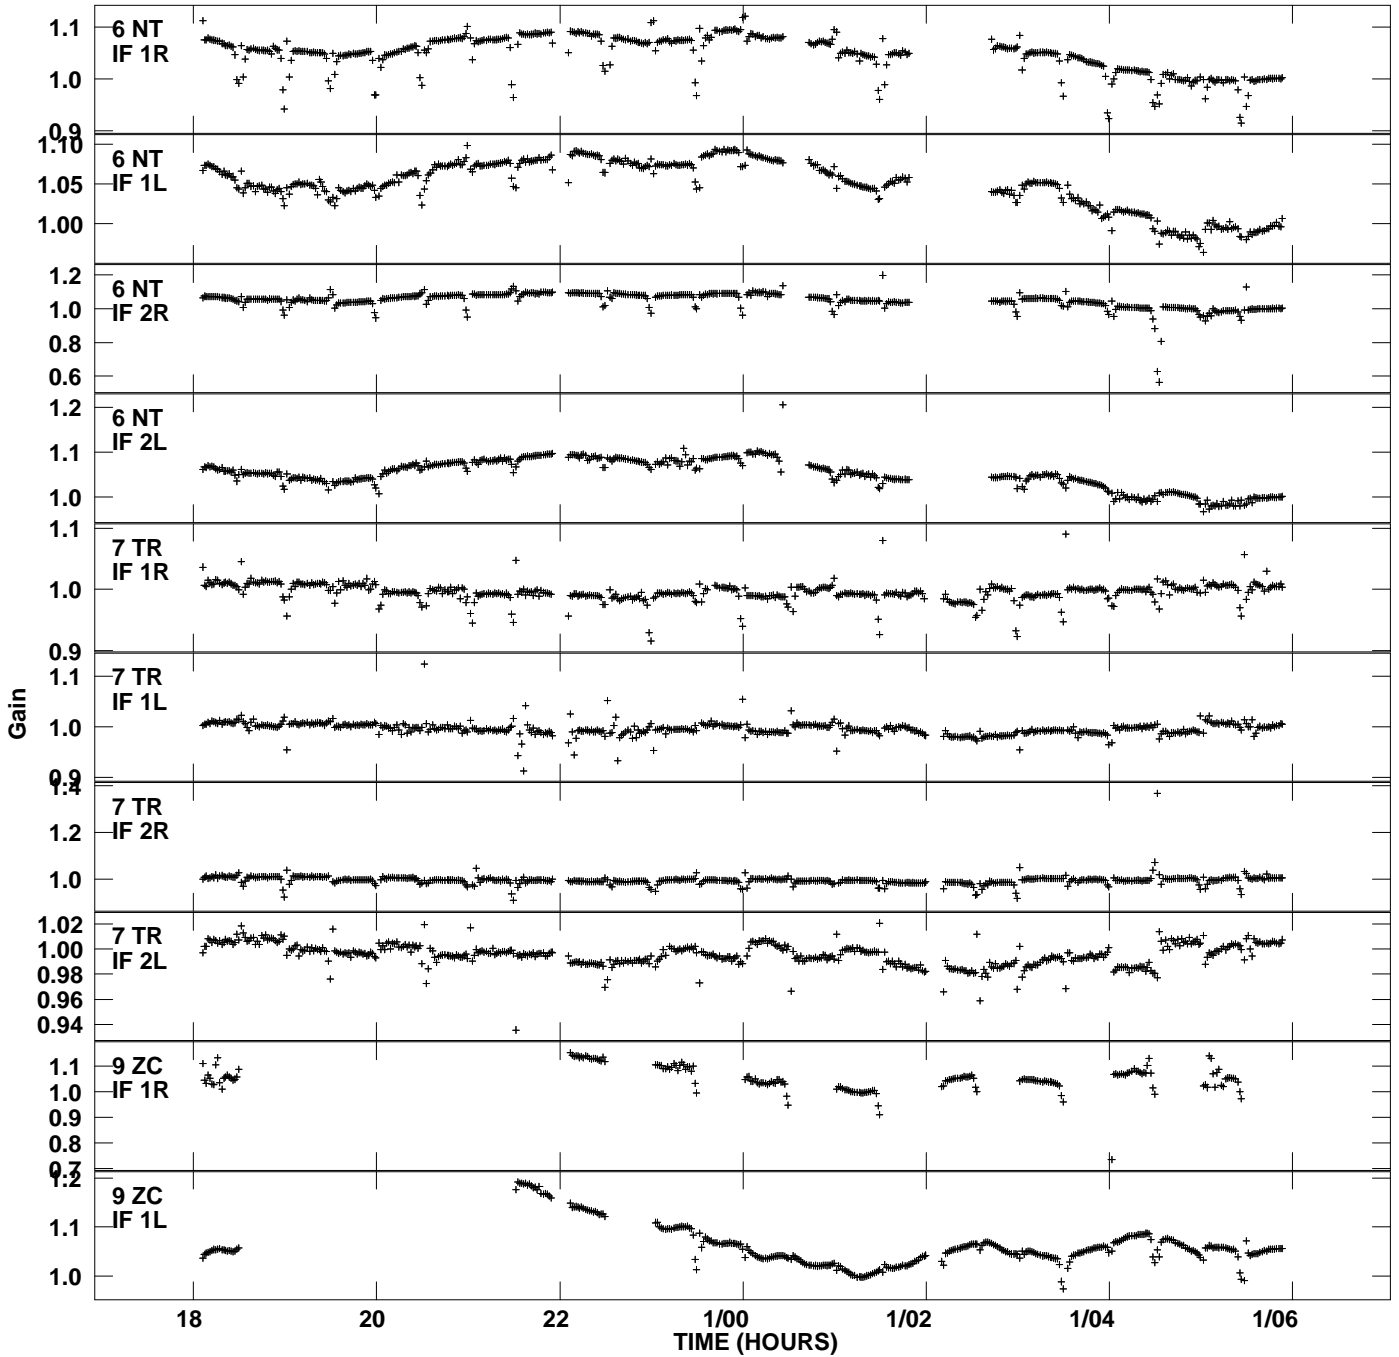

Plot file version 1 created 25-MAR-2013 13:21:45  
Gain amp vs UTC time for NGC1275.MULTI.1  
SN 4 Rpol & Lpol IF 1 - 2

Plot file version 2 created 25-MAR-2013 13:21:45  
Gain amp vs UTC time for NGC1275.MULTI.1  
SN 4 Rpol & Lpol IF 1 - 2

Plot file version 3 created 25-MAR-2013 13:21:45  
Gain amp vs UTC time for NGC1275.MULTI.1  
SN 4 Rpol & Lpol IF 1 - 2

Plot file version 4 created 25-MAR-2013 13:21:45  
Gain amp vs UTC time for NGC1275.MULTI.1  
SN 4 Rpol & Lpol IF 1 - 2