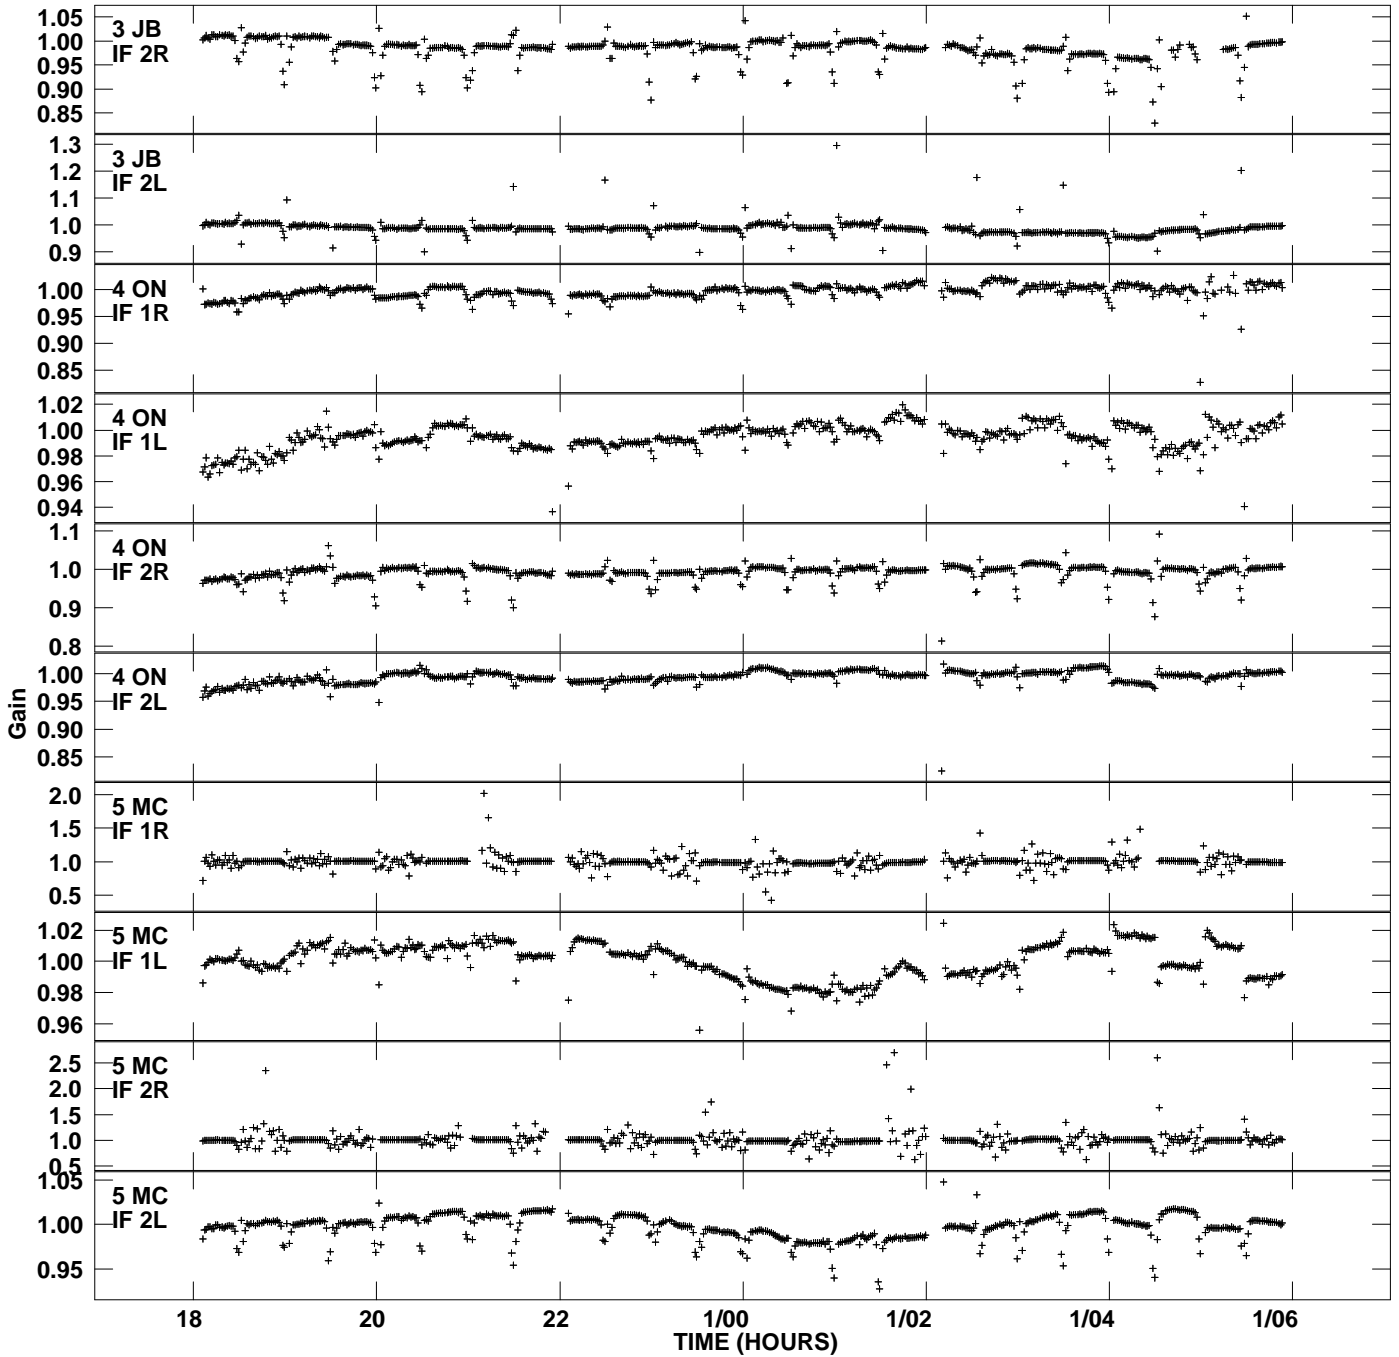

Plot file version 1 created 25-MAR-2013 13:21:45  
Gain amp vs UTC time for NGC1275.MULTI.1  
SN 4 Rpol & Lpol IF 1 - 2

Plot file version 2 created 25-MAR-2013 13:21:45  
Gain amp vs UTC time for NGC1275.MULTI.1  
SN 4 Rpol & Lpol IF 1 - 2

Plot file version 3 created 25-MAR-2013 13:21:45  
Gain amp vs UTC time for NGC1275.MULTI.1  
SN 4 Rpol & Lpol IF 1 - 2

Plot file version 4 created 25-MAR-2013 13:21:45  
Gain amp vs UTC time for NGC1275.MULTI.1  
SN 4 Rpol & Lpol IF 1 - 2