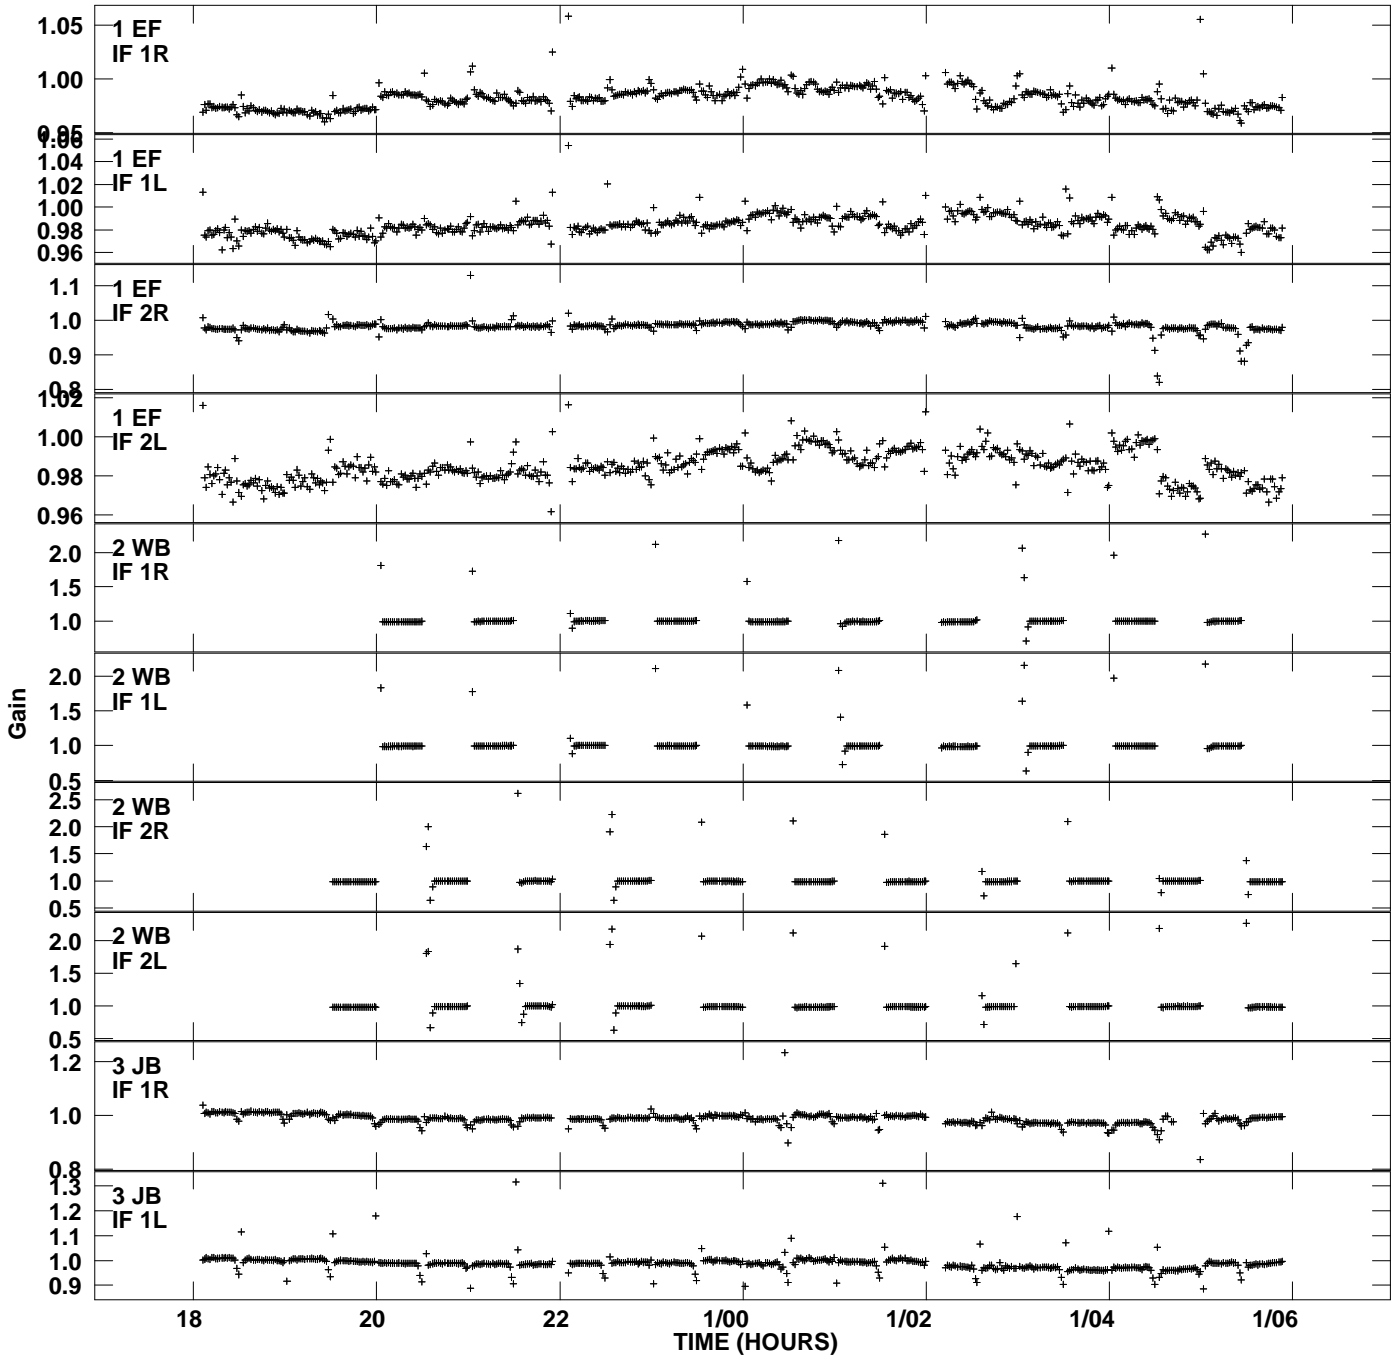

Plot file version 1 created 25-MAR-2013 13:21:45  
Gain amp vs UTC time for NGC1275.MULTI.1  
SN 4 Rpol & Lpol IF 1 - 2

Plot file version 2 created 25-MAR-2013 13:21:45  
Gain amp vs UTC time for NGC1275.MULTI.1  
SN 4 Rpol & Lpol IF 1 - 2

Plot file version 3 created 25-MAR-2013 13:21:45  
Gain amp vs UTC time for NGC1275.MULTI.1  
SN 4 Rpol & Lpol IF 1 - 2

Plot file version 4 created 25-MAR-2013 13:21:45  
Gain amp vs UTC time for NGC1275.MULTI.1  
SN 4 Rpol & Lpol IF 1 - 2