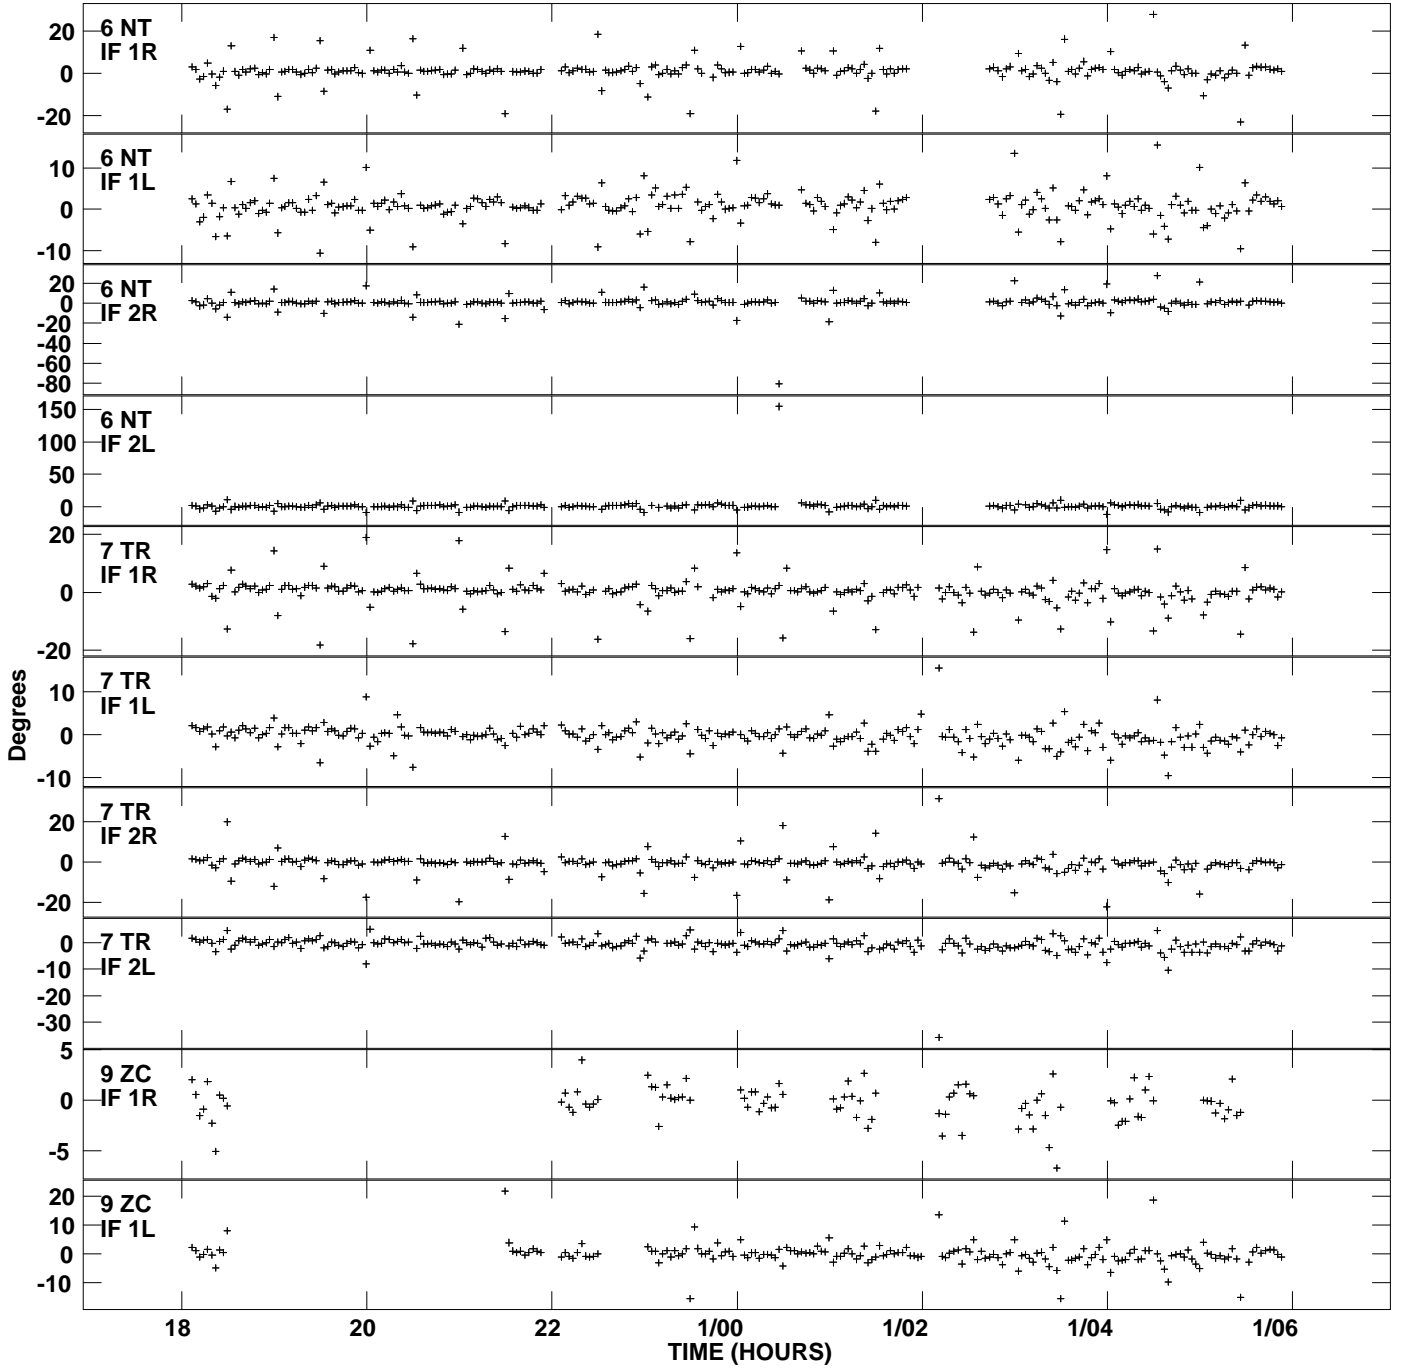

Plot file version 1 created 25-MAR-2013 13:20:46  
Gain phs vs UTC time for NGC1275.MULTI.1  
SN 1 Rpol & Lpol IF 1 - 2

Plot file version 2 created 25-MAR-2013 13:20:46  
Gain phs vs UTC time for NGC1275.MULTI.1  
SN 1 Rpol & Lpol IF 1 - 2

Plot file version 3 created 25-MAR-2013 13:20:46  
Gain phs vs UTC time for NGC1275.MULTI.1  
SN 1 Rpol & Lpol IF 1 - 2

Plot file version 4 created 25-MAR-2013 13:20:46  
Gain phs vs UTC time for NGC1275.MULTI.1  
SN 1 Rpol & Lpol IF 1 - 2