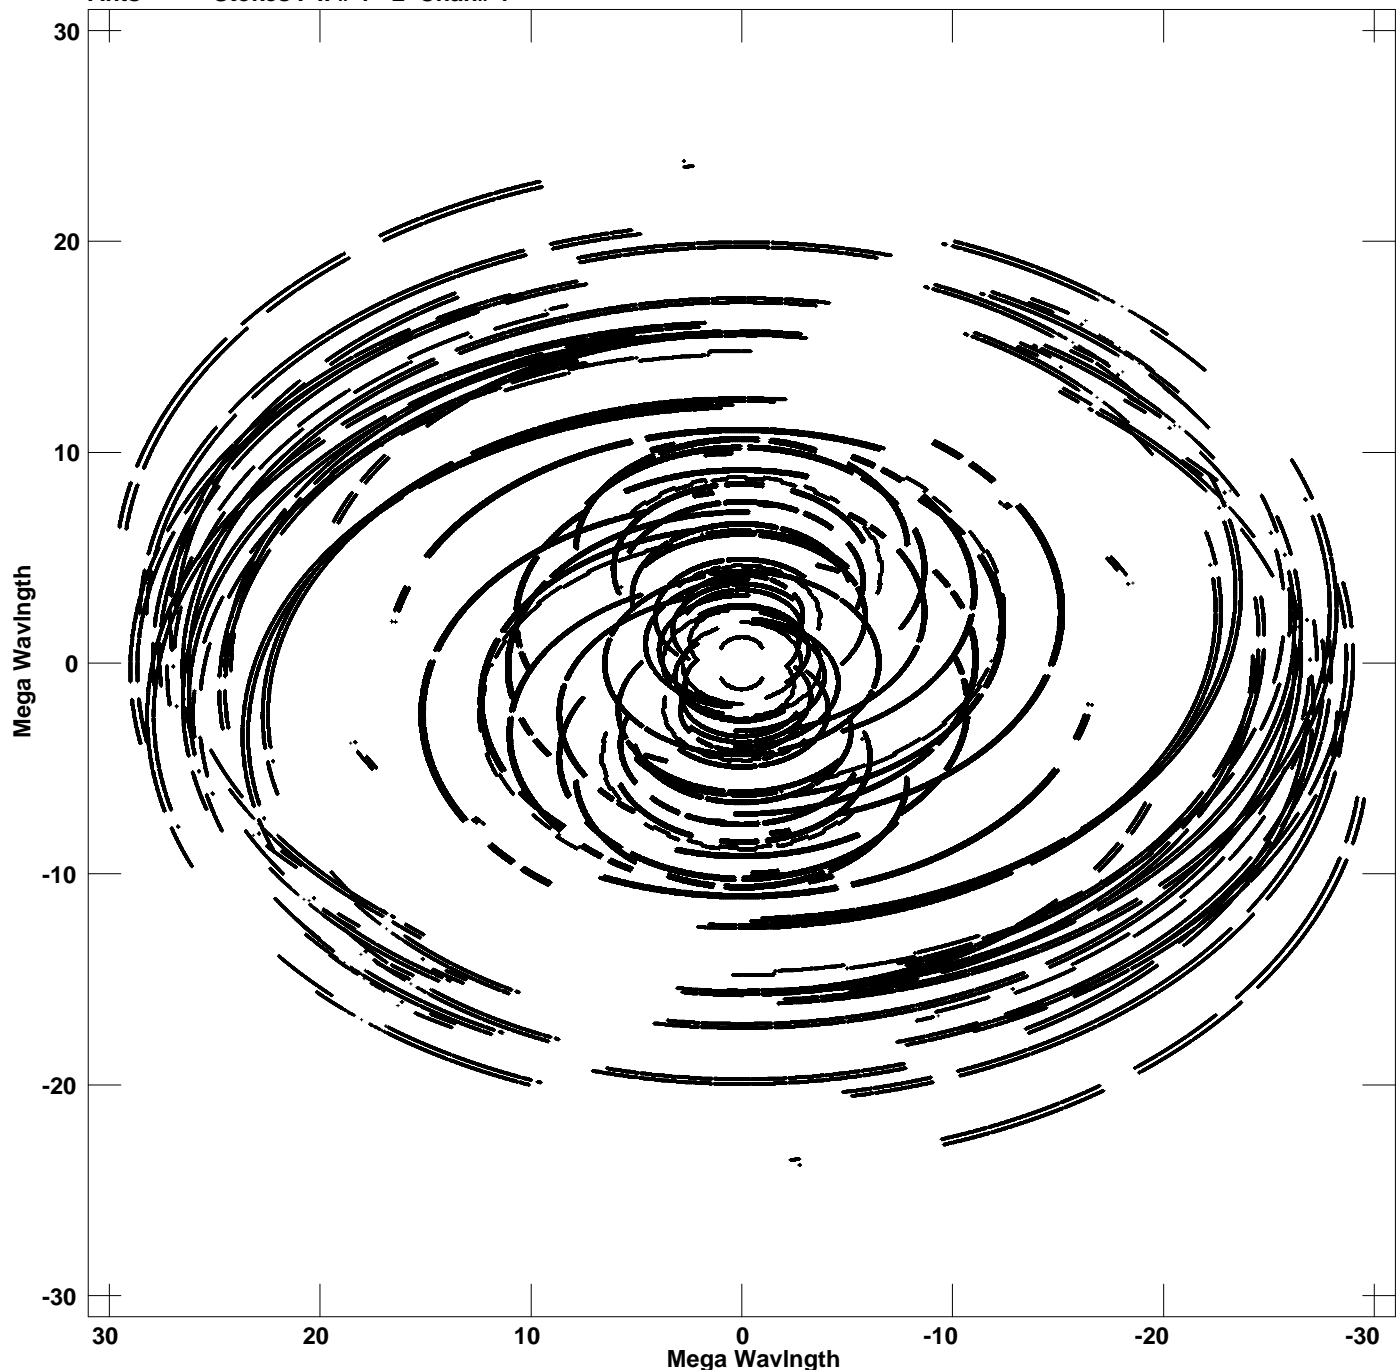

Plot file version 1 created 25-MAR-2013 13:22:11  
V vs U for NGC1275.MULTI.1 Source:NGC1275  
Ants \* - \* Stokes I IF# 1 - 2 Chan# 1

Freq = 1.3962 GHz, Bw = 16.000 MHz