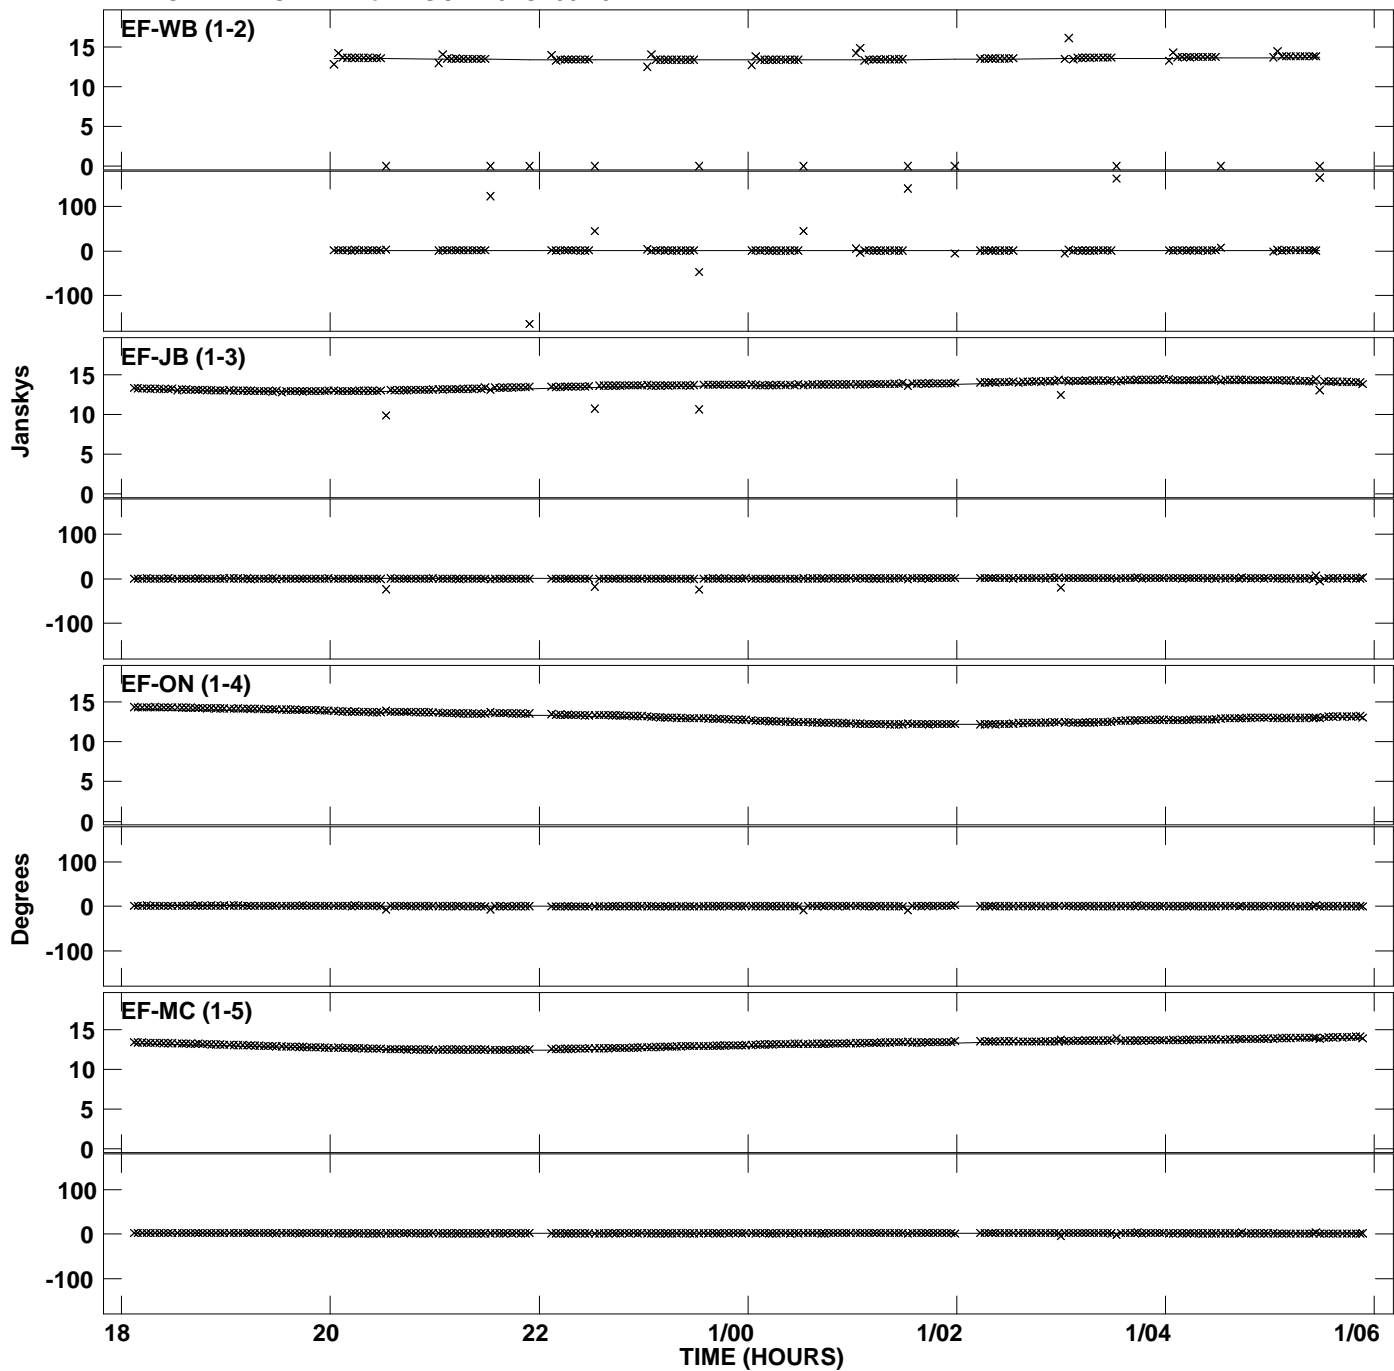

Plot file version 1 created 25-MAR-2013 13:22:35
Amplitude and Phase vs Time for NGC1275.MULTI.1 Vect aver. CL # 5
IF 1 CHAN 1 STK LL of NGC1275.ICL001.5

Plot file version 2 created 25-MAR-2013 13:22:35
Amplitude and Phase vs Time for NGC1275.MULTI.1 Vect aver. CL # 5
IF 1 CHAN 1 STK LL of NGC1275.ICL001.5

PLot file version 3 created 25-MAR-2013 13:22:35
Amplitude andPhase vs Time for NGC1275.MULTI.1 Vect aver. CL # 5
IF 1 CHAN 1 STK LL of NGC1275.ICL001.5

Plot file version 4 created 25-MAR-2013 13:22:37
Amplitude and Phase vs Time for NGC1275.MULTI.1 Vect aver. CL # 5
IF 2 CHAN 1 STK LL of NGC1275.ICL001.5

Plot file version 5 created 25-MAR-2013 13:22:37
Amplitude and Phase vs Time for NGC1275.MULTI.1 Vect aver. CL # 5
IF 2 CHAN 1 STK LL of NGC1275.ICL001.5

PLot file version 6 created 25-MAR-2013 13:22:37
Amplitude and Phase vs Time for NGC1275.MULTI.1 Vect aver. CL # 5
IF 2 CHAN 1 STK LL of NGC1275.ICL001.5

Plot file version 7 created 25-MAR-2013 13:22:39
Amplitude and Phase vs Time for NGC1275.MULTI.1 Vect aver. CL # 5
IF 1 CHAN 1 STK RR of NGC1275.ICL001.5

Plot file version 8 created 25-MAR-2013 13:22:39
Amplitude and Phase vs Time for NGC1275.MULTI.1 Vect aver. CL # 5
IF 1 CHAN 1 STK RR of NGC1275.ICL001.5