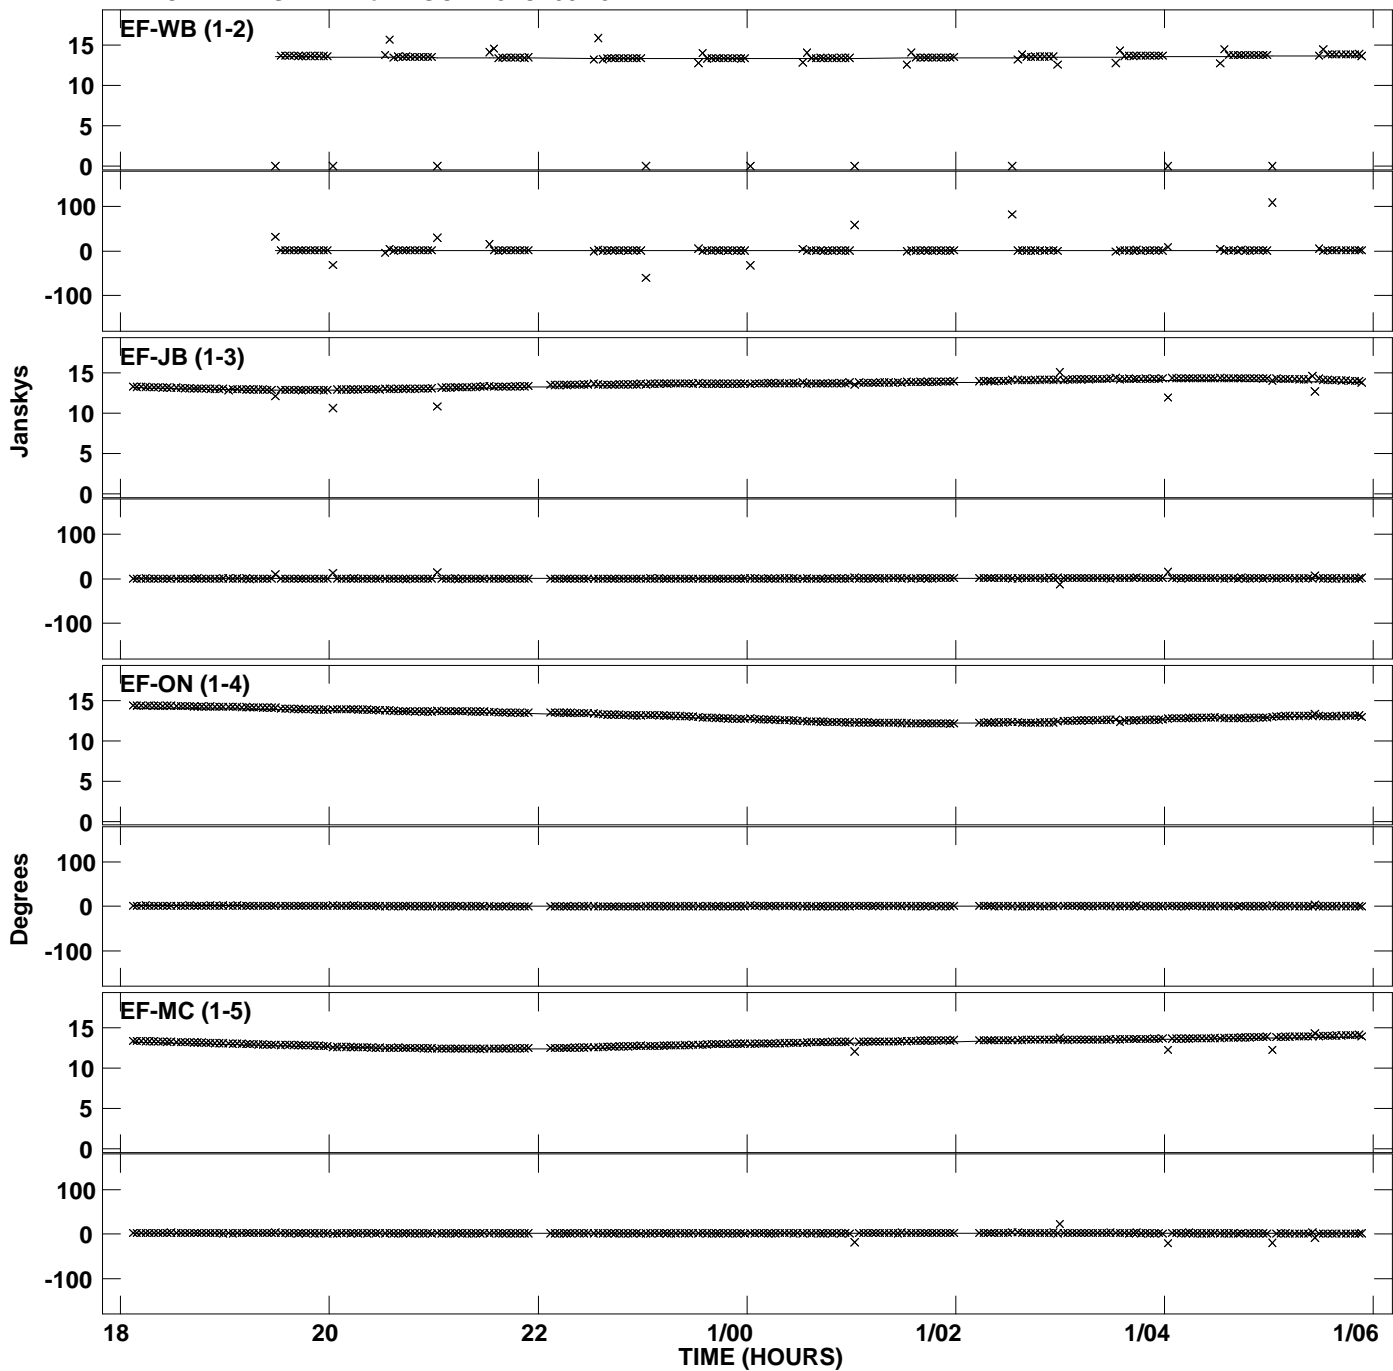

Plot file version 1 created 25-MAR-2013 13:22:35
Amplitude and Phase vs Time for NGC1275.MULTI.1 Vect aver. CL # 5
IF 1 CHAN 1 STK LL of NGC1275.ICL001.5

Plot file version 2 created 25-MAR-2013 13:22:35
Amplitude and Phase vs Time for NGC1275.MULTI.1 Vect aver. CL # 5
IF 1 CHAN 1 STK LL of NGC1275.ICL001.5

PLot file version 3 created 25-MAR-2013 13:22:35
Amplitude andPhase vs Time for NGC1275.MULTI.1 Vect aver. CL # 5
IF 1 CHAN 1 STK LL of NGC1275.ICL001.5

Plot file version 4 created 25-MAR-2013 13:22:37
Amplitude and Phase vs Time for NGC1275.MULTI.1 Vect aver. CL # 5
IF 2 CHAN 1 STK LL of NGC1275.ICL001.5

Plot file version 5 created 25-MAR-2013 13:22:37
Amplitude and Phase vs Time for NGC1275.MULTI.1 Vect aver. CL # 5
IF 2 CHAN 1 STK LL of NGC1275.ICL001.5

PLot file version 6 created 25-MAR-2013 13:22:37
Amplitude and Phase vs Time for NGC1275.MULTI.1 Vect aver. CL # 5
IF 2 CHAN 1 STK LL of NGC1275.ICL001.5

Plot file version 7 created 25-MAR-2013 13:22:39
Amplitude and Phase vs Time for NGC1275.MULTI.1 Vect aver. CL # 5
IF 1 CHAN 1 STK RR of NGC1275.ICL001.5

Plot file version 8 created 25-MAR-2013 13:22:39
Amplitude and Phase vs Time for NGC1275.MULTI.1 Vect aver. CL # 5
IF 1 CHAN 1 STK RR of NGC1275.ICL001.5