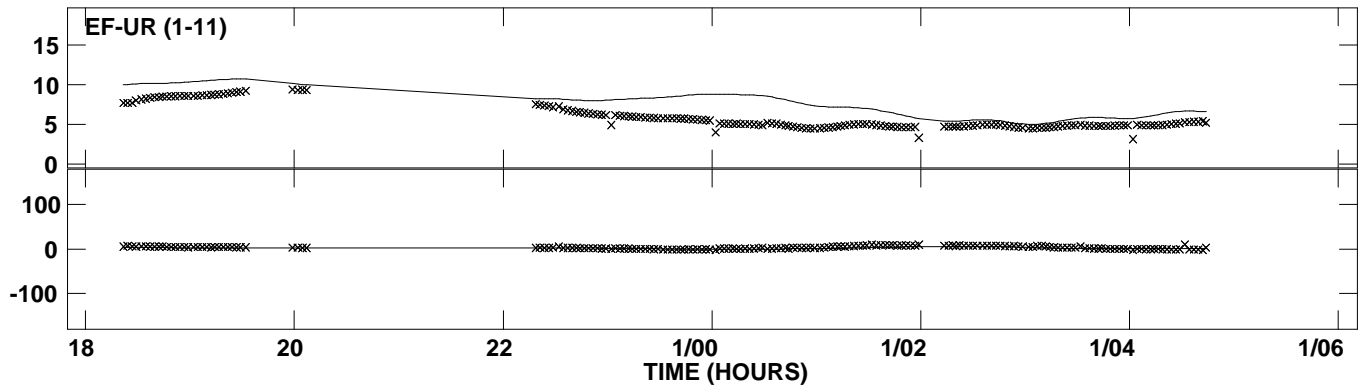

Plot file version 1 created 25-MAR-2013 13:22:35
Amplitude and Phase vs Time for NGC1275.MULTI.1 Vect aver. CL # 5
IF 1 CHAN 1 STK LL of NGC1275.ICL001.5

Plot file version 2 created 25-MAR-2013 13:22:35
Amplitude and Phase vs Time for NGC1275.MULTI.1 Vect aver. CL # 5
IF 1 CHAN 1 STK LL of NGC1275.ICL001.5

PLot file version 3 created 25-MAR-2013 13:22:35
Amplitude andPhase vs Time for NGC1275.MULTI.1 Vect aver. CL # 5
IF 1 CHAN 1 STK LL of NGC1275.ICL001.5

Plot file version 4 created 25-MAR-2013 13:22:37
Amplitude and Phase vs Time for NGC1275.MULTI.1 Vect aver. CL # 5
IF 2 CHAN 1 STK LL of NGC1275.ICL001.5