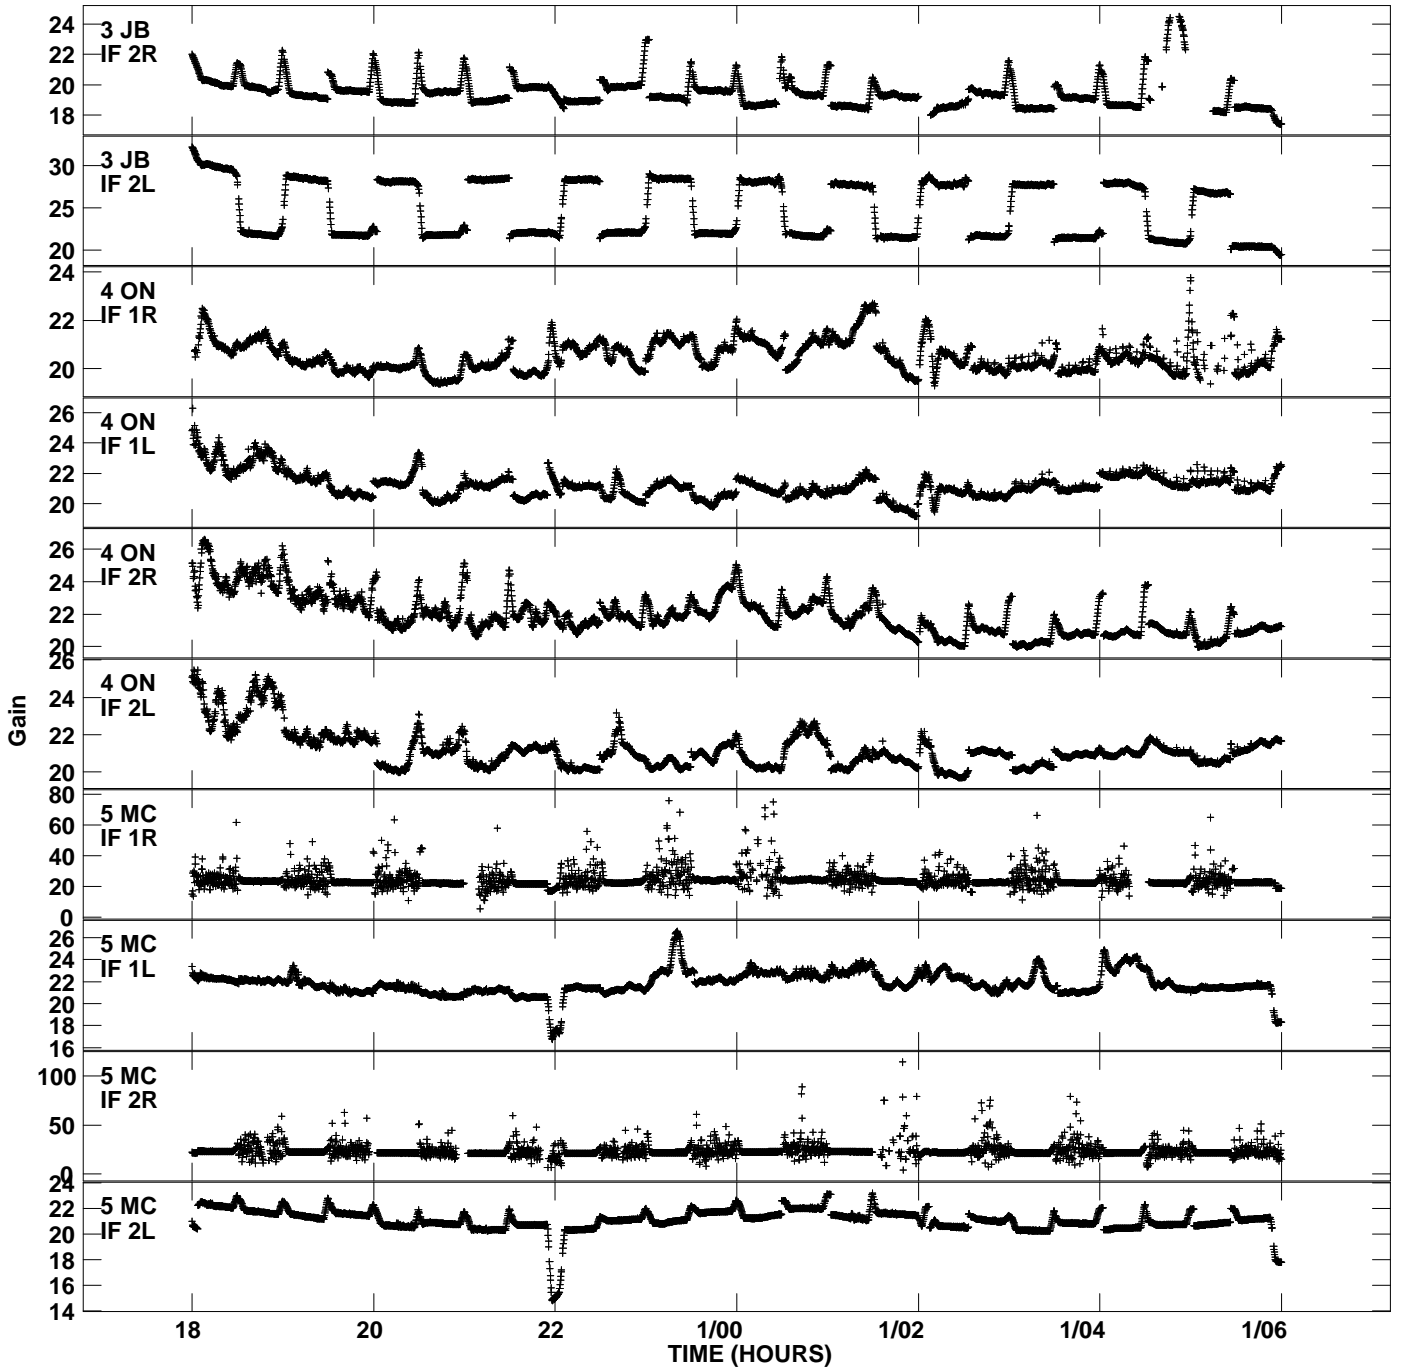

Plot file version 1 created 25-MAR-2013 13:22:58  
Gain amp vs UTC time for EO009\_3.TMP.1  
CL 4 Rpol & Lpol IF 1 - 2

Plot file version 2 created 25-MAR-2013 13:22:58  
Gain amp vs UTC time for EO009\_3.TMP.1  
CL 4 Rpol & Lpol IF 1 - 2

Plot file version 3 created 25-MAR-2013 13:22:58  
Gain amp vs UTC time for EO009\_3.TMP.1  
CL 4 Rpol & Lpol IF 1 - 2

Plot file version 4 created 25-MAR-2013 13:22:58  
Gain amp vs UTC time for EO009\_3.TMP.1  
CL 4 Rpol & Lpol IF 1 - 2