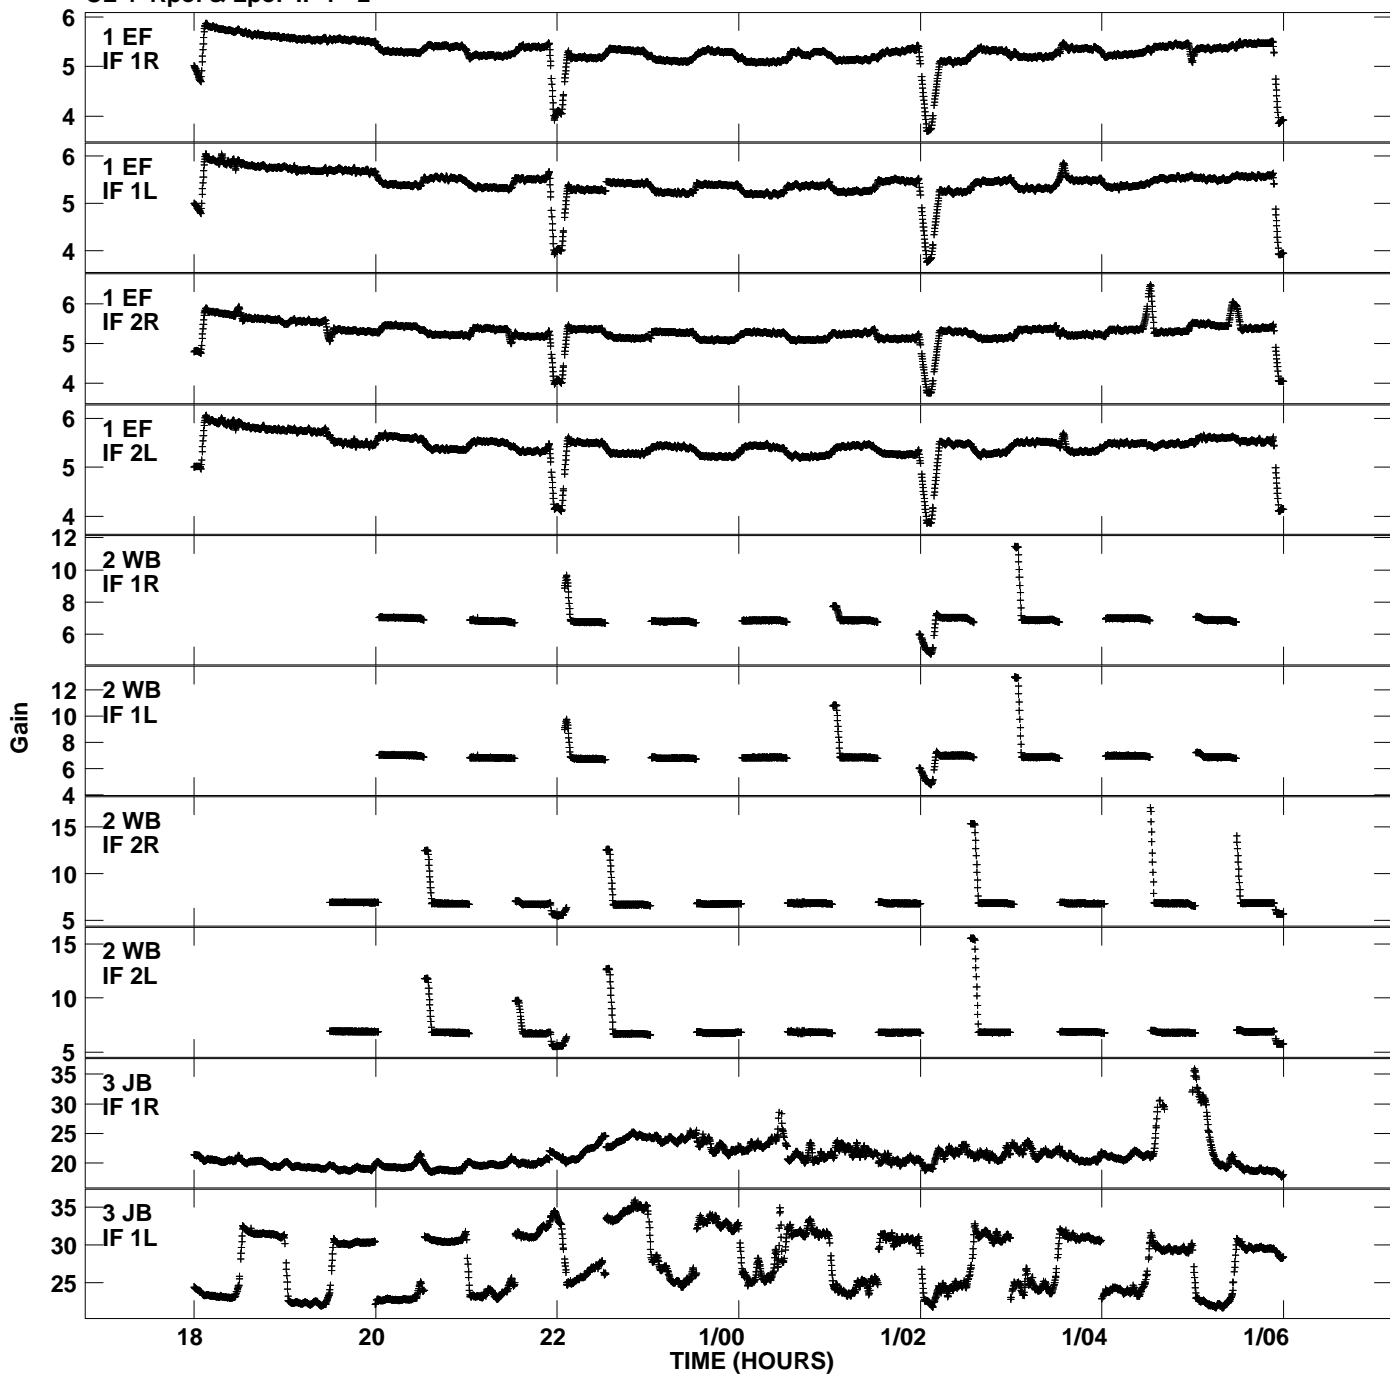

Plot file version 1 created 25-MAR-2013 13:22:58  
Gain amp vs UTC time for EO009\_3.TMP.1  
CL 4 Rpol & Lpol IF 1 - 2

Plot file version 2 created 25-MAR-2013 13:22:58  
Gain amp vs UTC time for EO009\_3.TMP.1  
CL 4 Rpol & Lpol IF 1 - 2

Plot file version 3 created 25-MAR-2013 13:22:58  
Gain amp vs UTC time for EO009\_3.TMP.1  
CL 4 Rpol & Lpol IF 1 - 2

Plot file version 4 created 25-MAR-2013 13:22:58  
Gain amp vs UTC time for EO009\_3.TMP.1  
CL 4 Rpol & Lpol IF 1 - 2