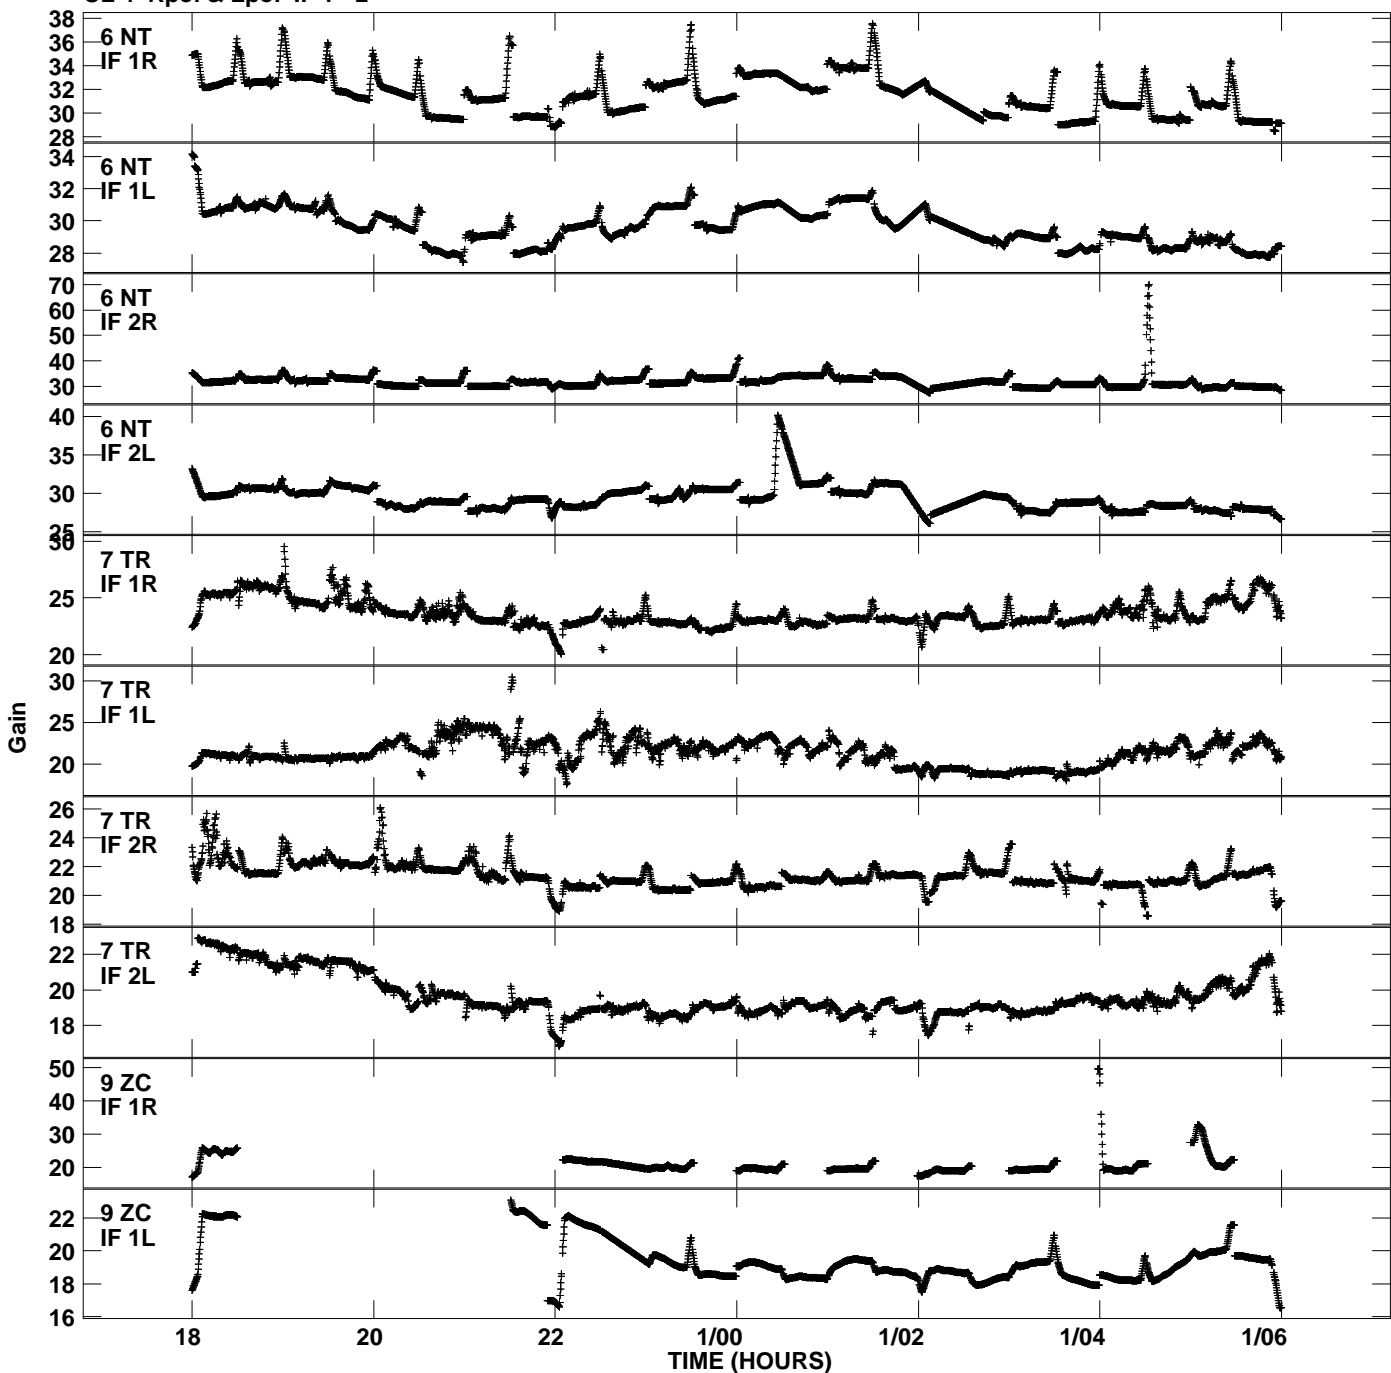

Plot file version 1 created 25-MAR-2013 13:22:58  
Gain amp vs UTC time for EO009\_3.TMP.1  
CL 4 Rpol & Lpol IF 1 - 2

Plot file version 2 created 25-MAR-2013 13:22:58  
Gain amp vs UTC time for EO009\_3.TMP.1  
CL 4 Rpol & Lpol IF 1 - 2

Plot file version 3 created 25-MAR-2013 13:22:58  
Gain amp vs UTC time for EO009\_3.TMP.1  
CL 4 Rpol & Lpol IF 1 - 2

Plot file version 4 created 25-MAR-2013 13:22:58  
Gain amp vs UTC time for EO009\_3.TMP.1  
CL 4 Rpol & Lpol IF 1 - 2