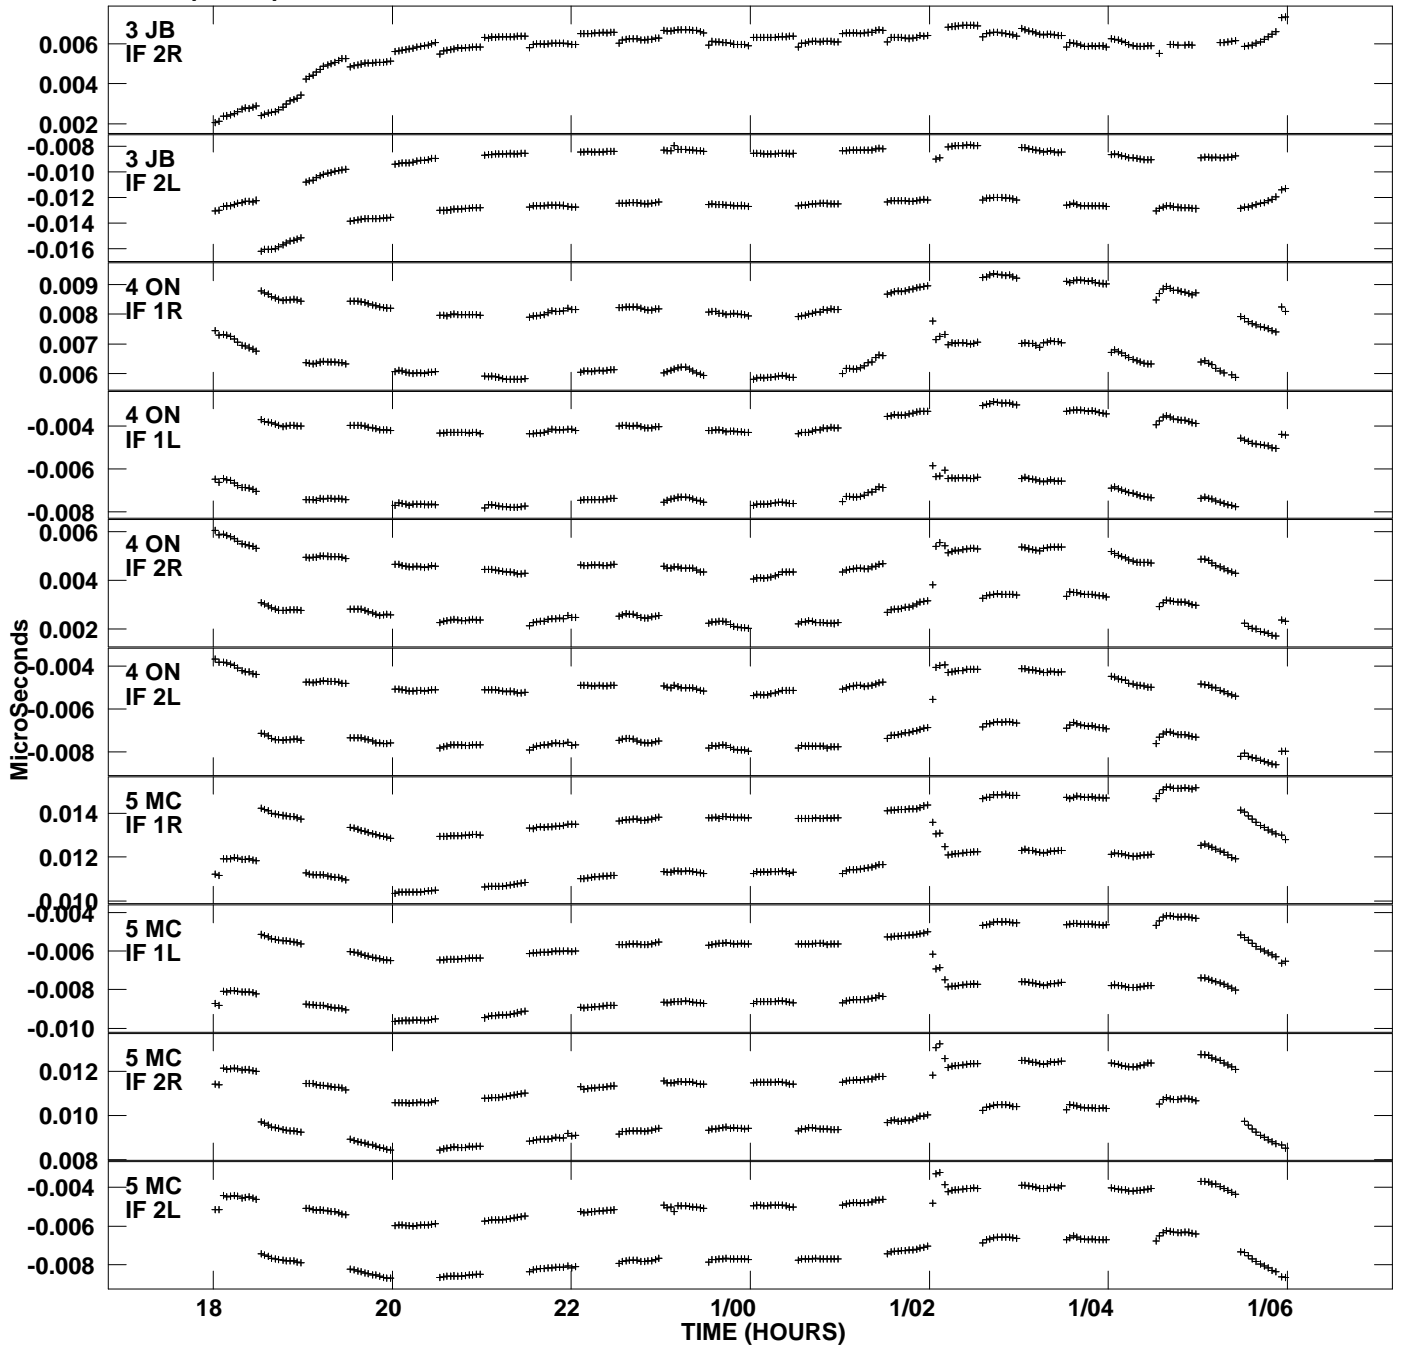

Plot file version 1 created 25-MAR-2013 13:41:51  
Delay vs UTC time for EO009\_4.UVDATA.1  
SN 2 Rpol & Lpol IF 1 - 2

Plot file version 2 created 25-MAR-2013 13:41:51  
Delay vs UTC time for EO009\_4.UVDATA.1  
SN 2 Rpol & Lpol IF 1 - 2

Plot file version 3 created 25-MAR-2013 13:41:51  
Delay vs UTC time for EO009\_4.UVDATA.1  
SN 2 Rpol & Lpol IF 1 - 2

Plot file version 4 created 25-MAR-2013 13:41:51  
Delay vs UTC time for EO009\_4.UVDATA.1  
SN 2 Rpol & Lpol IF 1 - 2