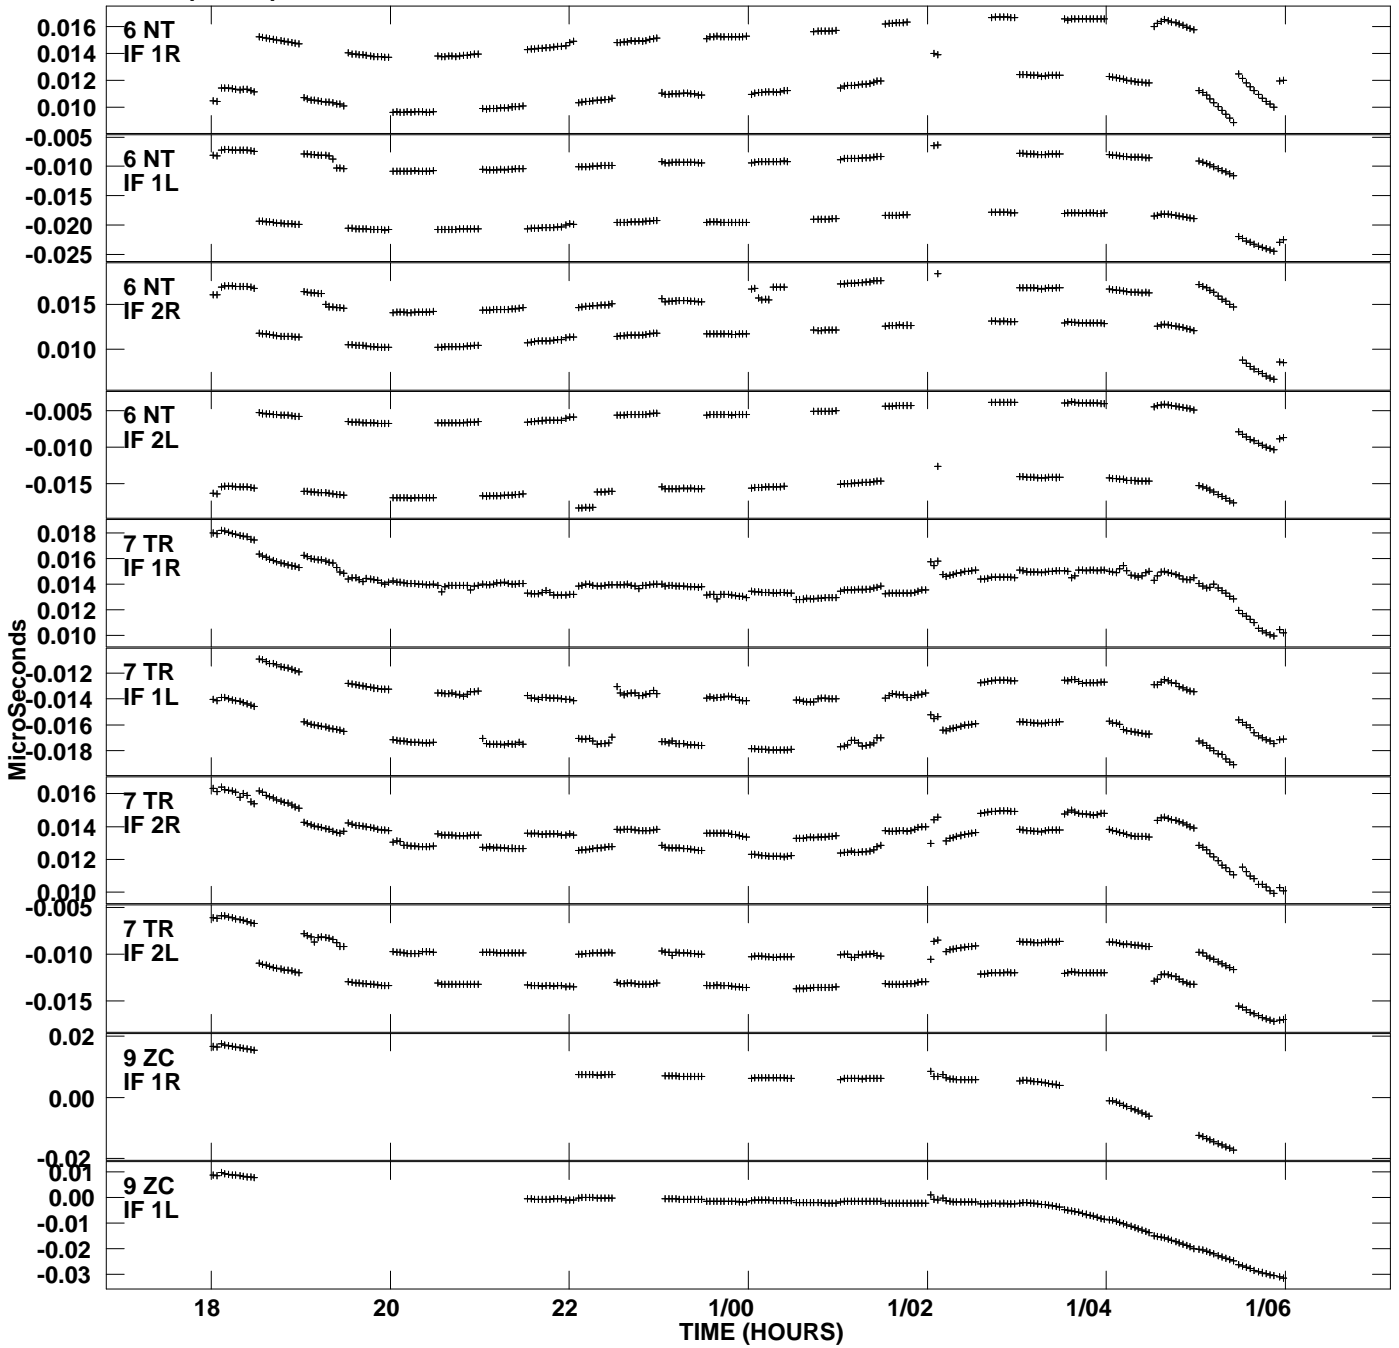

Plot file version 1 created 25-MAR-2013 13:41:51  
Delay vs UTC time for EO009\_4.UVDATA.1  
SN 2 Rpol & Lpol IF 1 - 2

Plot file version 2 created 25-MAR-2013 13:41:51  
Delay vs UTC time for EO009\_4.UVDATA.1  
SN 2 Rpol & Lpol IF 1 - 2

Plot file version 3 created 25-MAR-2013 13:41:51  
Delay vs UTC time for EO009\_4.UVDATA.1  
SN 2 Rpol & Lpol IF 1 - 2

Plot file version 4 created 25-MAR-2013 13:41:51  
Delay vs UTC time for EO009\_4.UVDATA.1  
SN 2 Rpol & Lpol IF 1 - 2