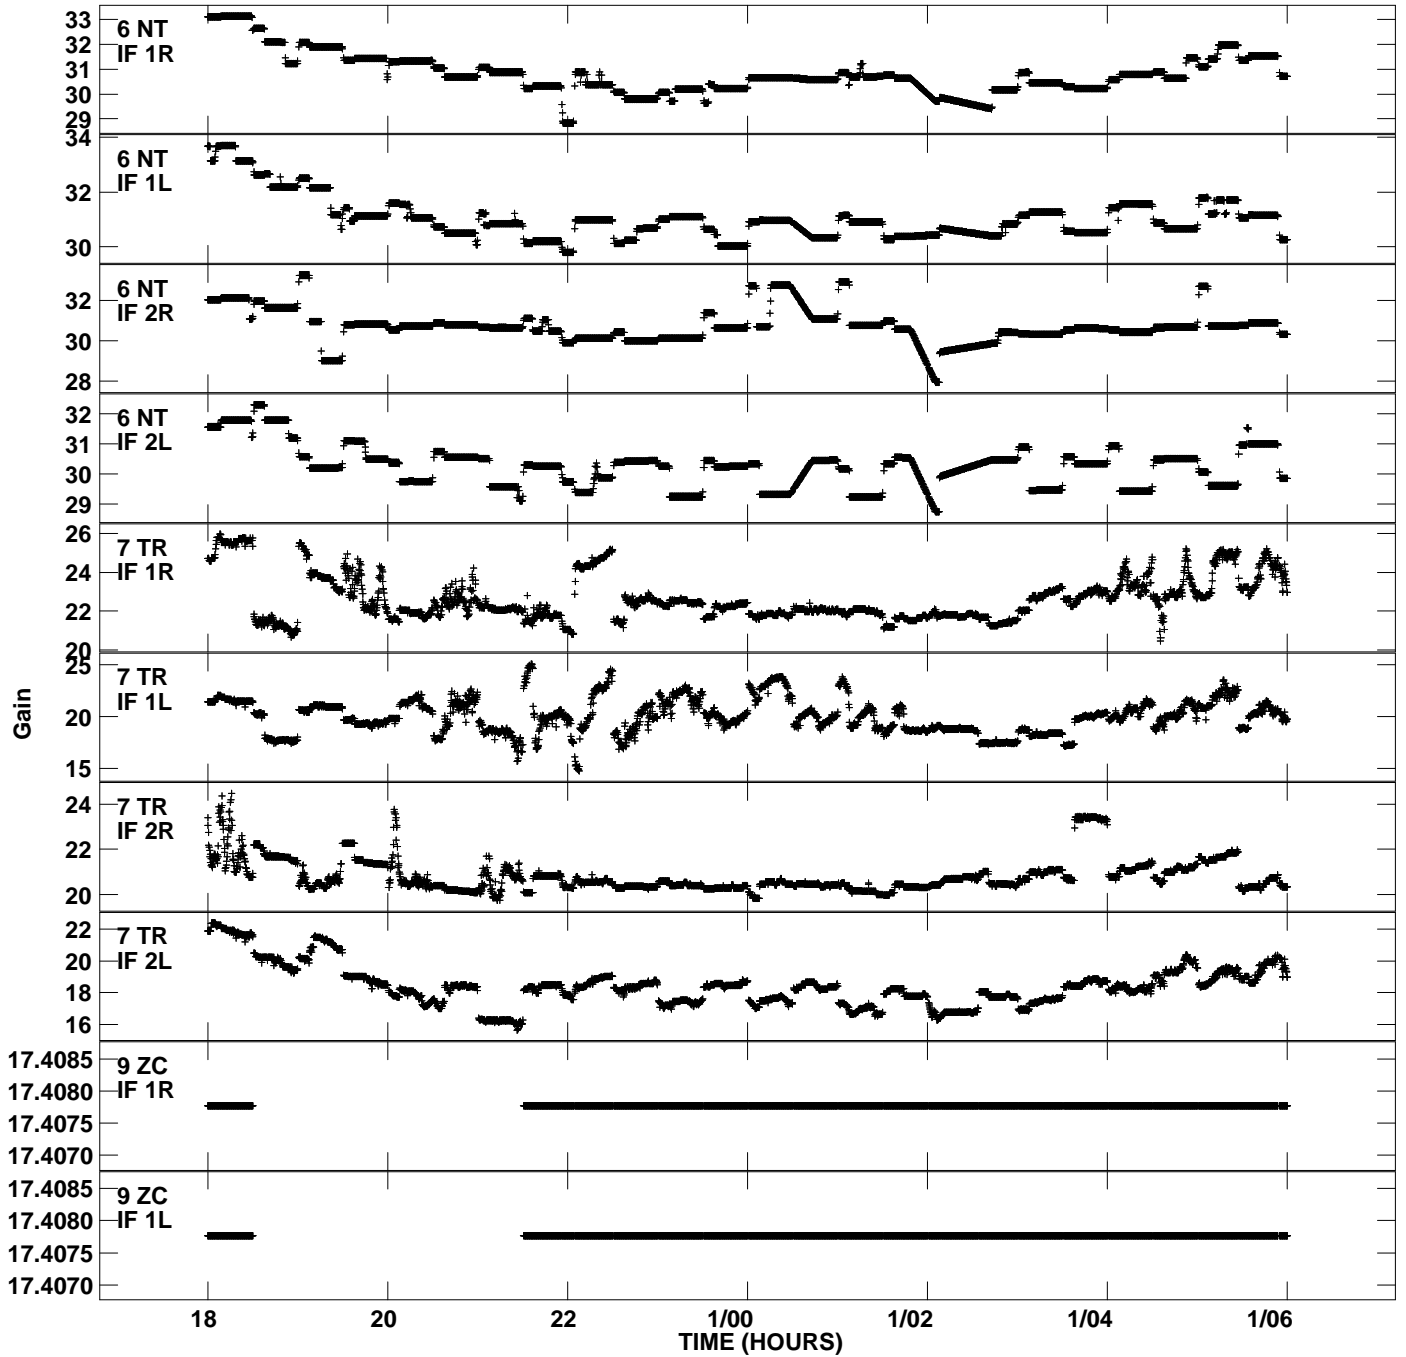

Plot file version 1 created 25-MAR-2013 13:27:37  
Gain amp vs UTC time for EO009\_4.UVDATA.1  
CL 2 Rpol & Lpol IF 1 - 2

Plot file version 2 created 25-MAR-2013 13:27:37  
Gain amp vs UTC time for EO009\_4.UVDATA.1  
CL 2 Rpol & Lpol IF 1 - 2

Plot file version 3 created 25-MAR-2013 13:27:37  
 Gain amp vs UTC time for EO009\_4.UVDATA.1  
 CL 2 Rpol & Lpol IF 1 - 2

Plot file version 4 created 25-MAR-2013 13:27:37  
Gain amp vs UTC time for EO009\_4.UVDATA.1  
CL 2 Rpol & Lpol IF 1 - 2