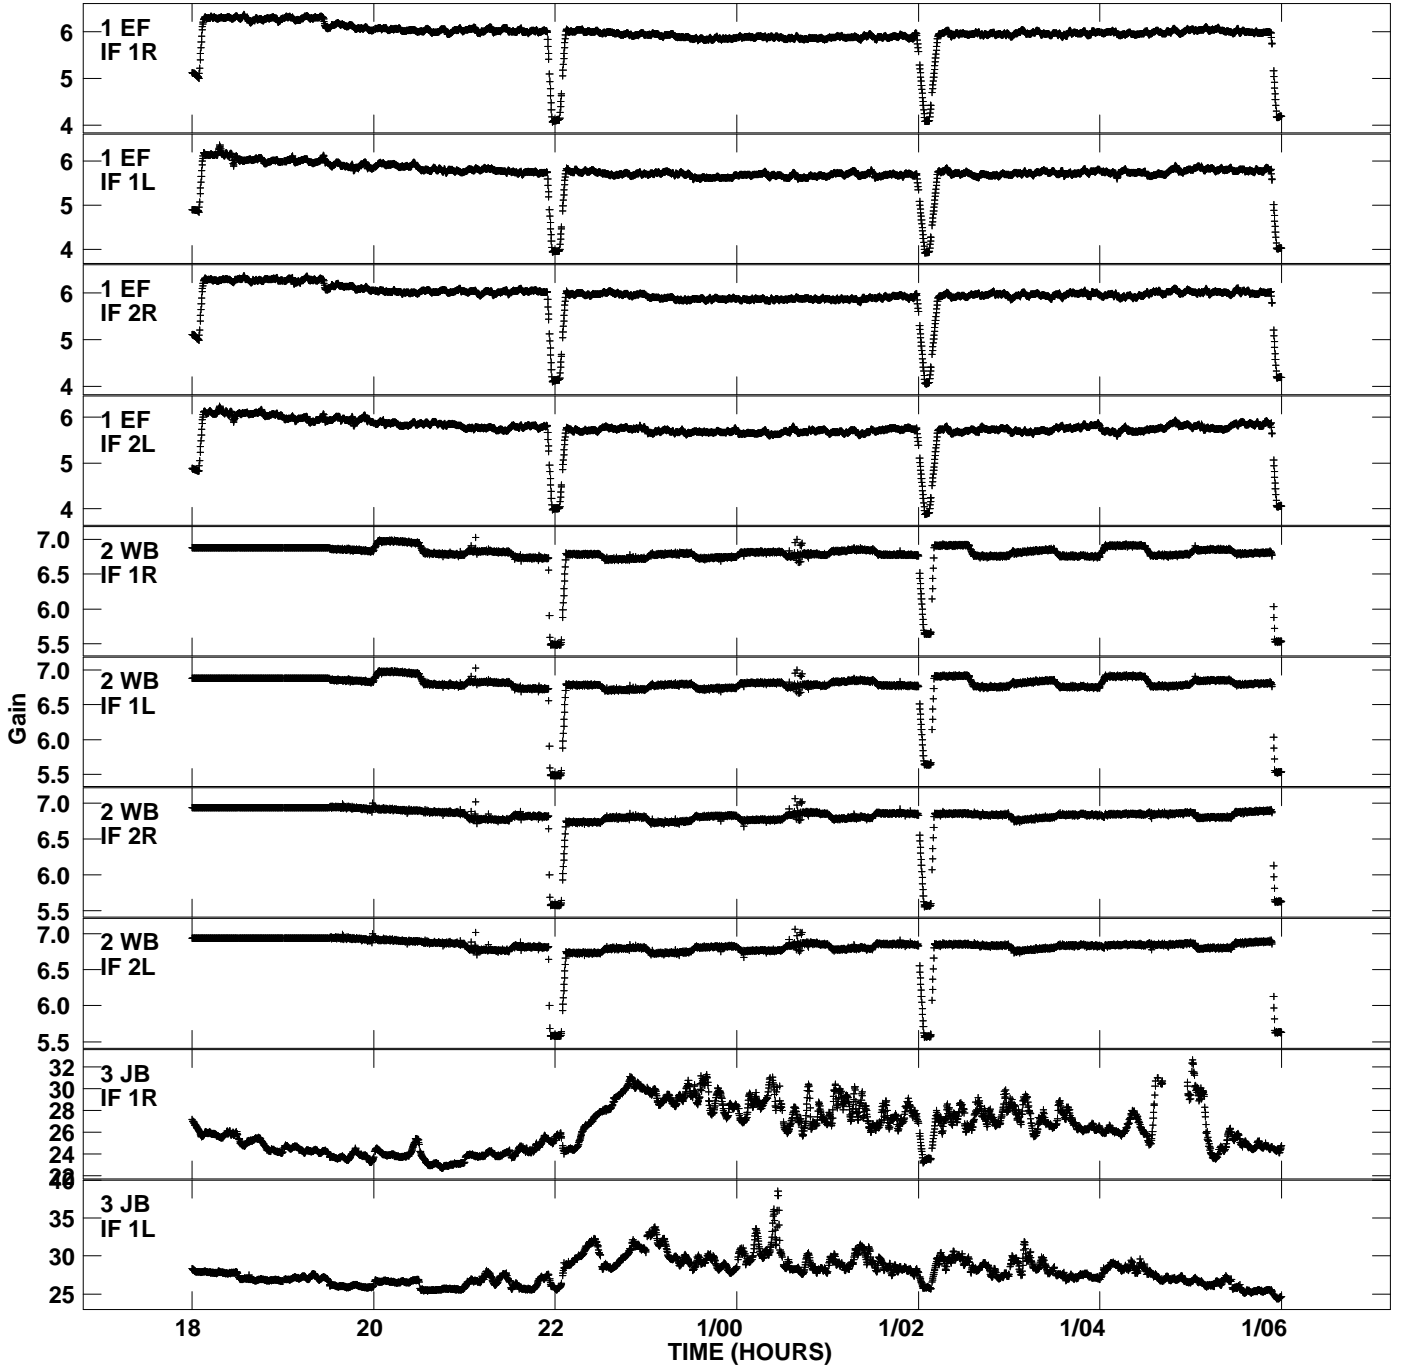

Plot file version 1 created 25-MAR-2013 13:27:37  
Gain amp vs UTC time for EO009\_4.UVDATA.1  
CL 2 Rpol & Lpol IF 1 - 2

Plot file version 2 created 25-MAR-2013 13:27:37  
Gain amp vs UTC time for EO009\_4.UVDATA.1  
CL 2 Rpol & Lpol IF 1 - 2

Plot file version 3 created 25-MAR-2013 13:27:37  
 Gain amp vs UTC time for EO009\_4.UVDATA.1  
 CL 2 Rpol & Lpol IF 1 - 2

Plot file version 4 created 25-MAR-2013 13:27:37  
Gain amp vs UTC time for EO009\_4.UVDATA.1  
CL 2 Rpol & Lpol IF 1 - 2