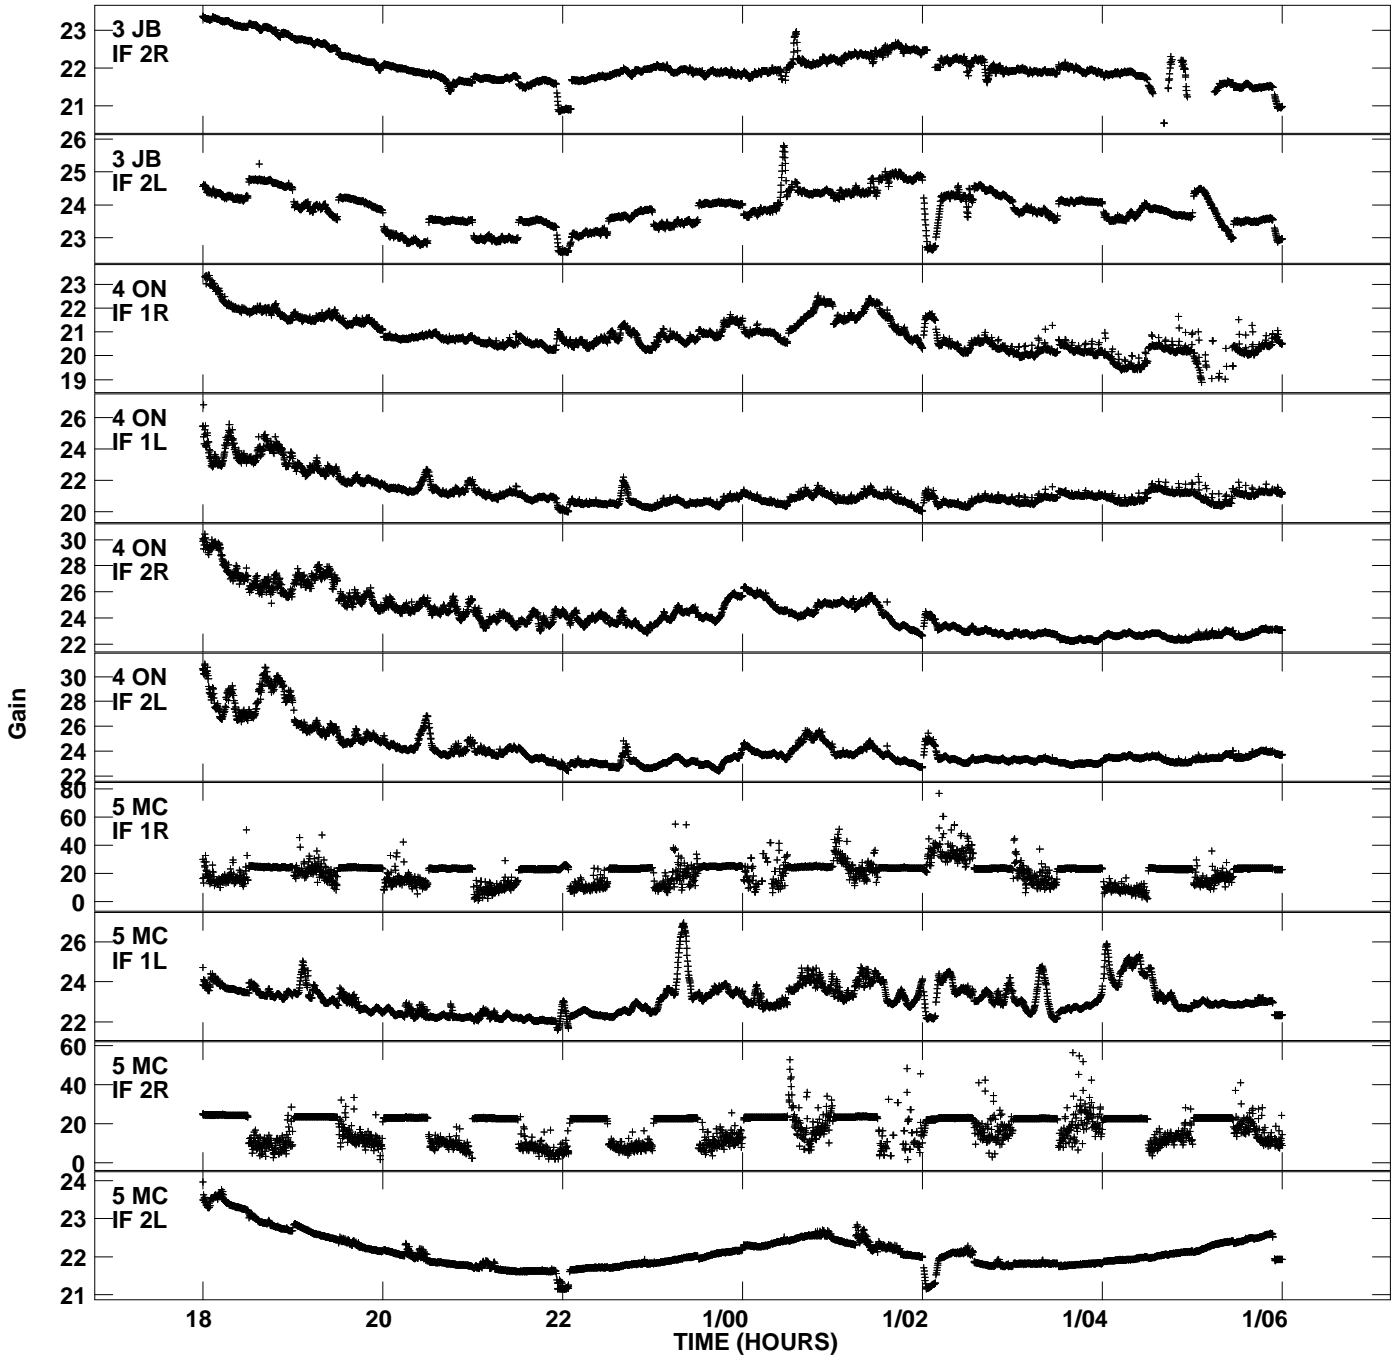

Plot file version 1 created 25-MAR-2013 13:27:37  
Gain amp vs UTC time for EO009\_4.UVDATA.1  
CL 2 Rpol & Lpol IF 1 - 2

Plot file version 2 created 25-MAR-2013 13:27:37  
Gain amp vs UTC time for EO009\_4.UVDATA.1  
CL 2 Rpol & Lpol IF 1 - 2

Plot file version 3 created 25-MAR-2013 13:27:37  
 Gain amp vs UTC time for EO009\_4.UVDATA.1  
 CL 2 Rpol & Lpol IF 1 - 2

Plot file version 4 created 25-MAR-2013 13:27:37  
Gain amp vs UTC time for EO009\_4.UVDATA.1  
CL 2 Rpol & Lpol IF 1 - 2