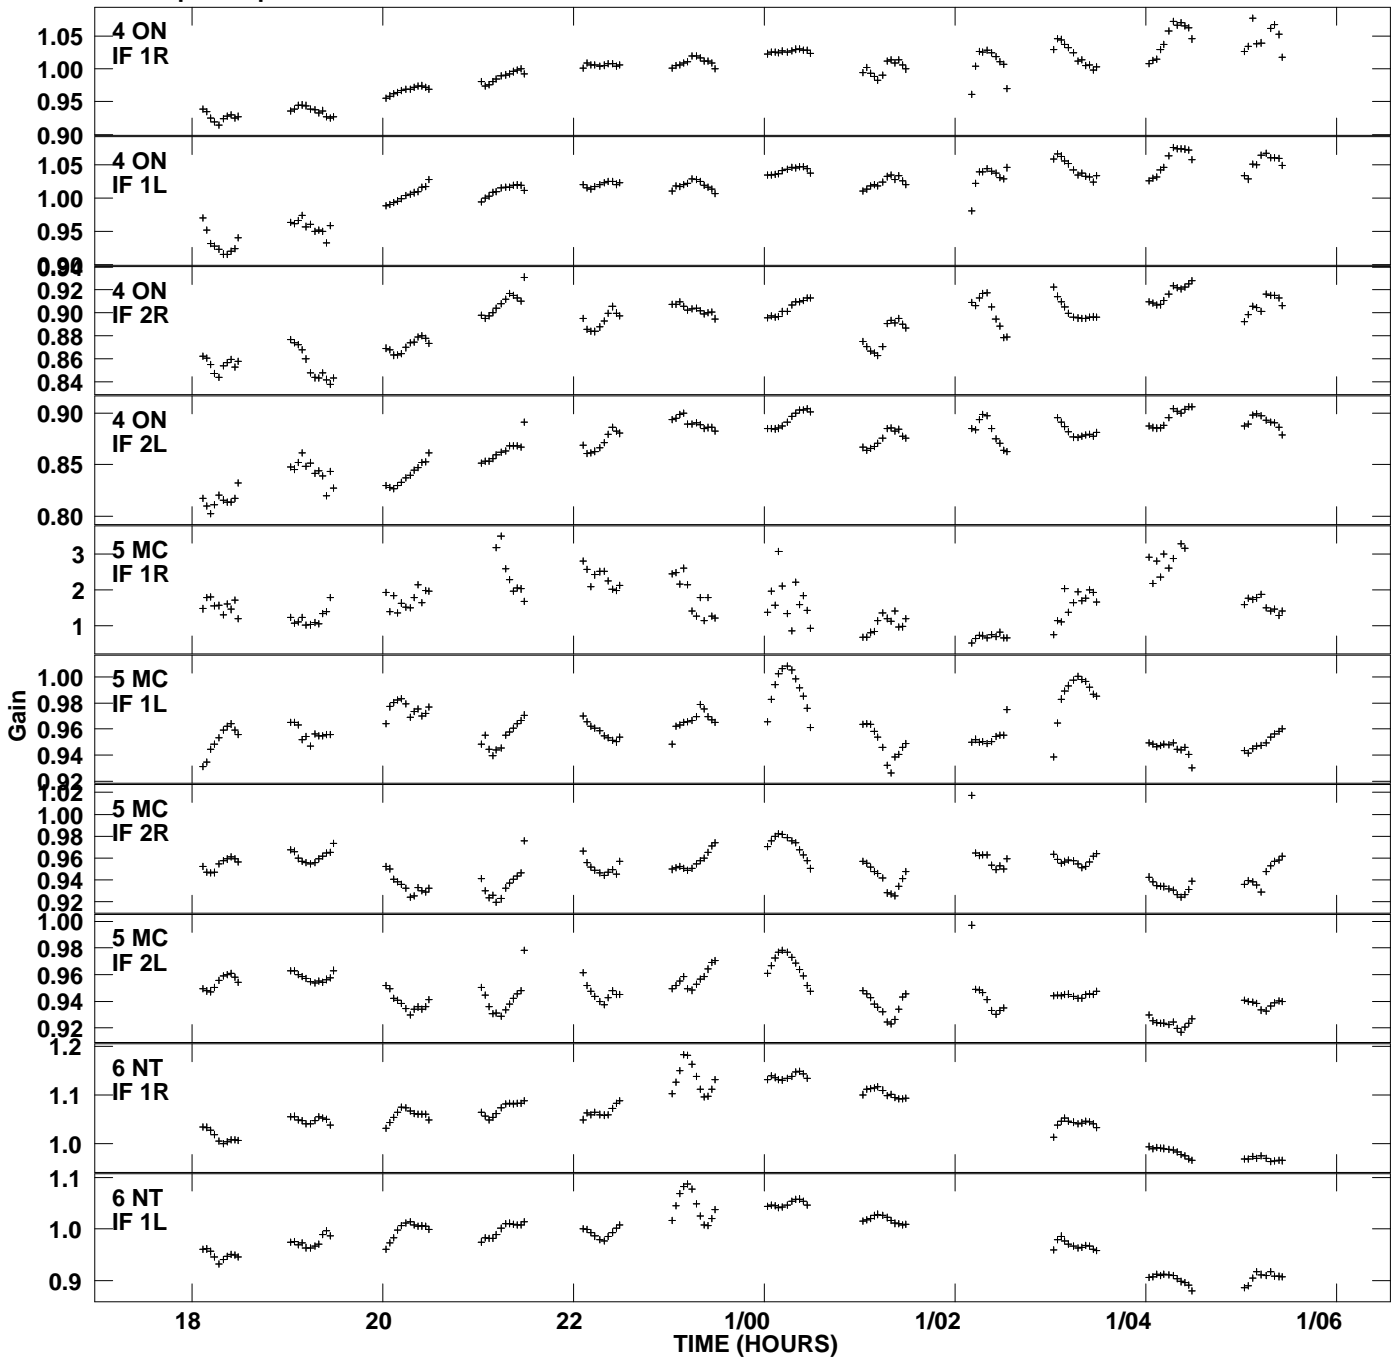

Plot file version 1 created 25-MAR-2013 13:46:42
Gain amp vs UTC time for NGC1275.MULTI.1
SN 2 Rpol & Lpol IF 1 - 2

Plot file version 2 created 25-MAR-2013 13:46:42
 Gain amp vs UTC time for NGC1275.MULTI.1
 SN 2 Rpol & Lpol IF 1 - 2

Plot file version 3 created 25-MAR-2013 13:46:42
Gain amp vs UTC time for NGC1275.MULTI.1
SN 2 Rpol & Lpol IF 1 - 2

Plot file version 4 created 25-MAR-2013 13:46:42
Gain amp vs UTC time for NGC1275.MULTI.1
SN 2 Rpol & Lpol IF 1 - 2