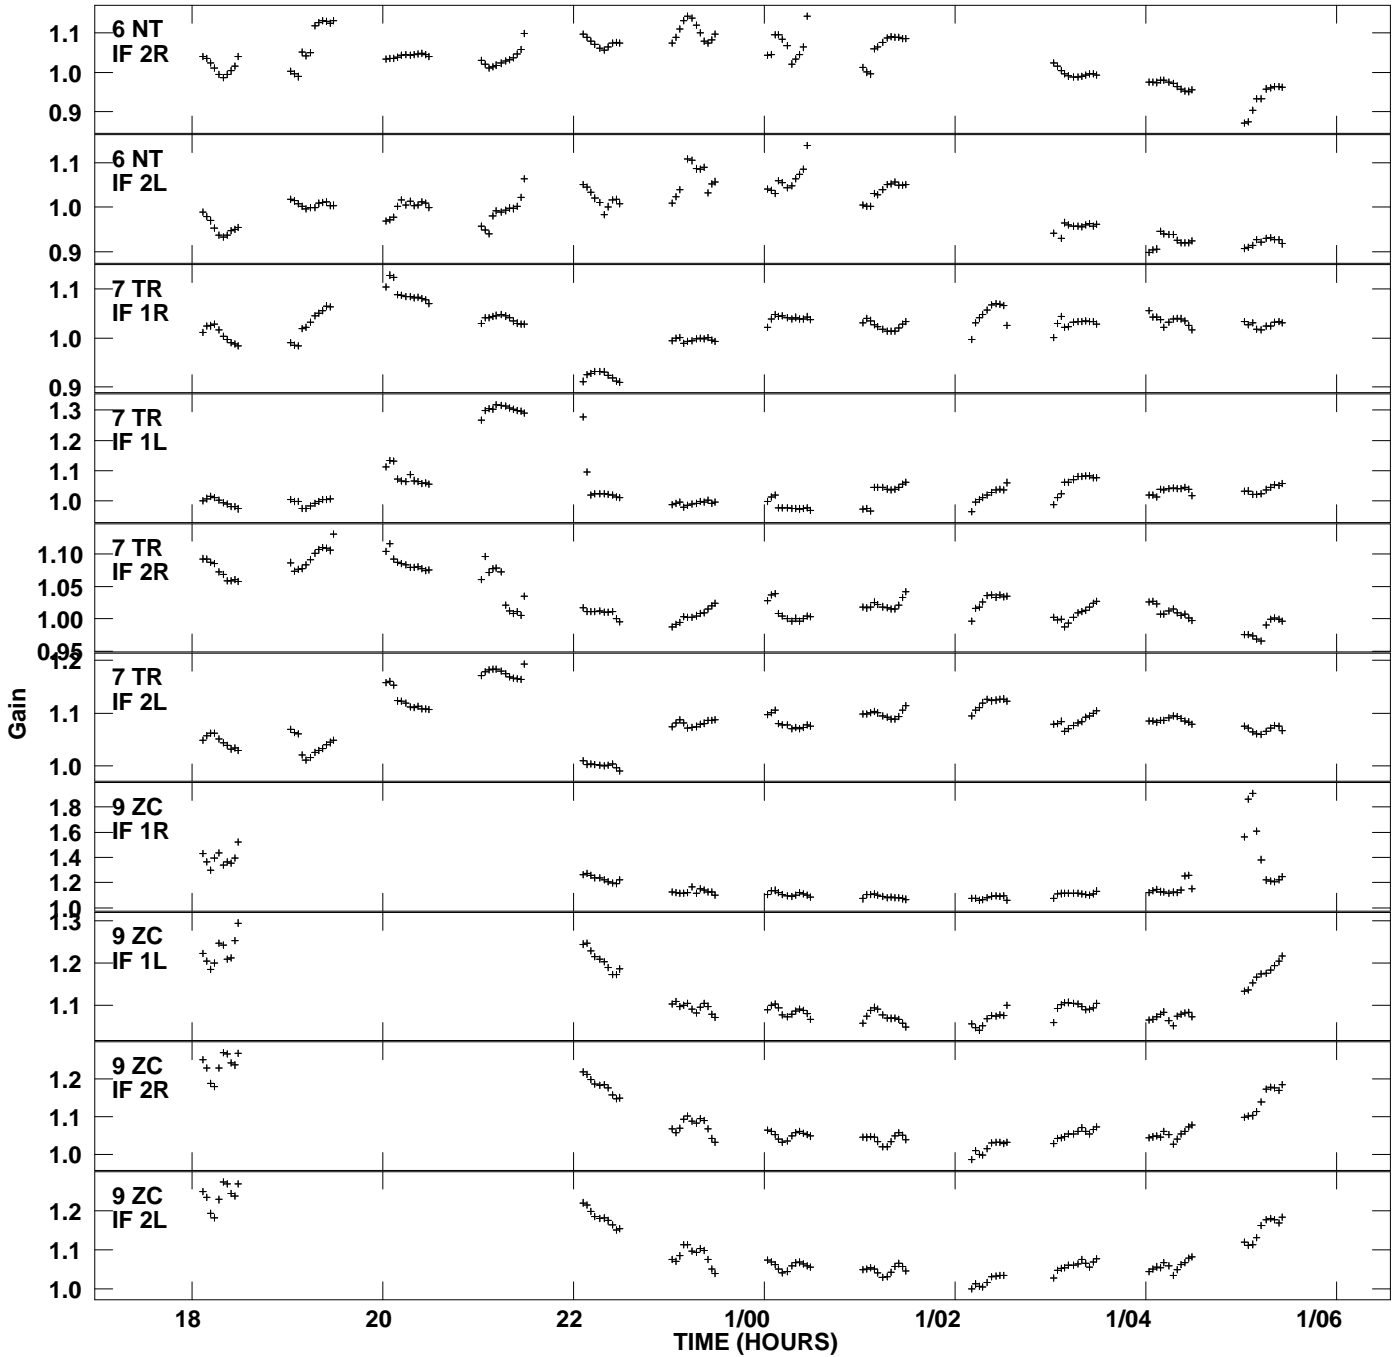

Plot file version 1 created 25-MAR-2013 13:46:42
Gain amp vs UTC time for NGC1275.MULTI.1
SN 2 Rpol & Lpol IF 1 - 2

Plot file version 2 created 25-MAR-2013 13:46:42
 Gain amp vs UTC time for NGC1275.MULTI.1
 SN 2 Rpol & Lpol IF 1 - 2

Plot file version 3 created 25-MAR-2013 13:46:42
Gain amp vs UTC time for NGC1275.MULTI.1
SN 2 Rpol & Lpol IF 1 - 2

Plot file version 4 created 25-MAR-2013 13:46:42
Gain amp vs UTC time for NGC1275.MULTI.1
SN 2 Rpol & Lpol IF 1 - 2