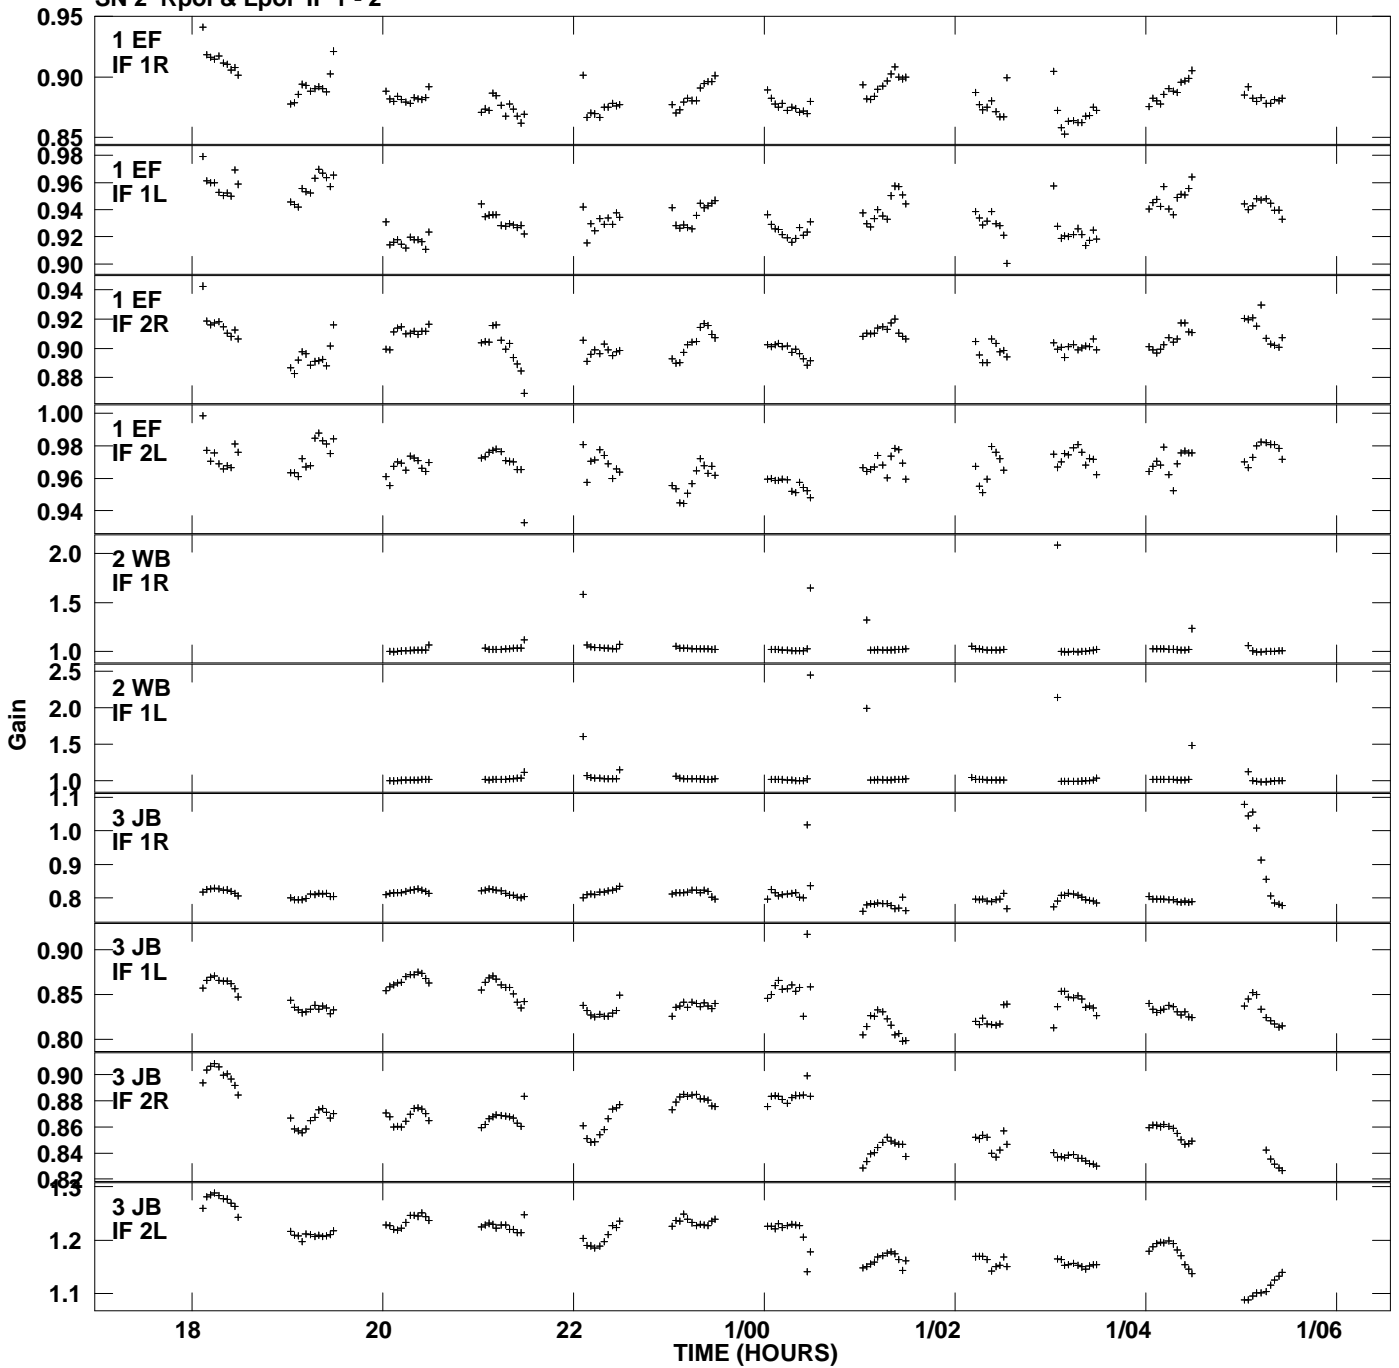

Plot file version 1 created 25-MAR-2013 13:46:42
Gain amp vs UTC time for NGC1275.MULTI.1
SN 2 Rpol & Lpol IF 1 - 2

Plot file version 2 created 25-MAR-2013 13:46:42
 Gain amp vs UTC time for NGC1275.MULTI.1
 SN 2 Rpol & Lpol IF 1 - 2

Plot file version 3 created 25-MAR-2013 13:46:42
Gain amp vs UTC time for NGC1275.MULTI.1
SN 2 Rpol & Lpol IF 1 - 2

Plot file version 4 created 25-MAR-2013 13:46:42
Gain amp vs UTC time for NGC1275.MULTI.1
SN 2 Rpol & Lpol IF 1 - 2