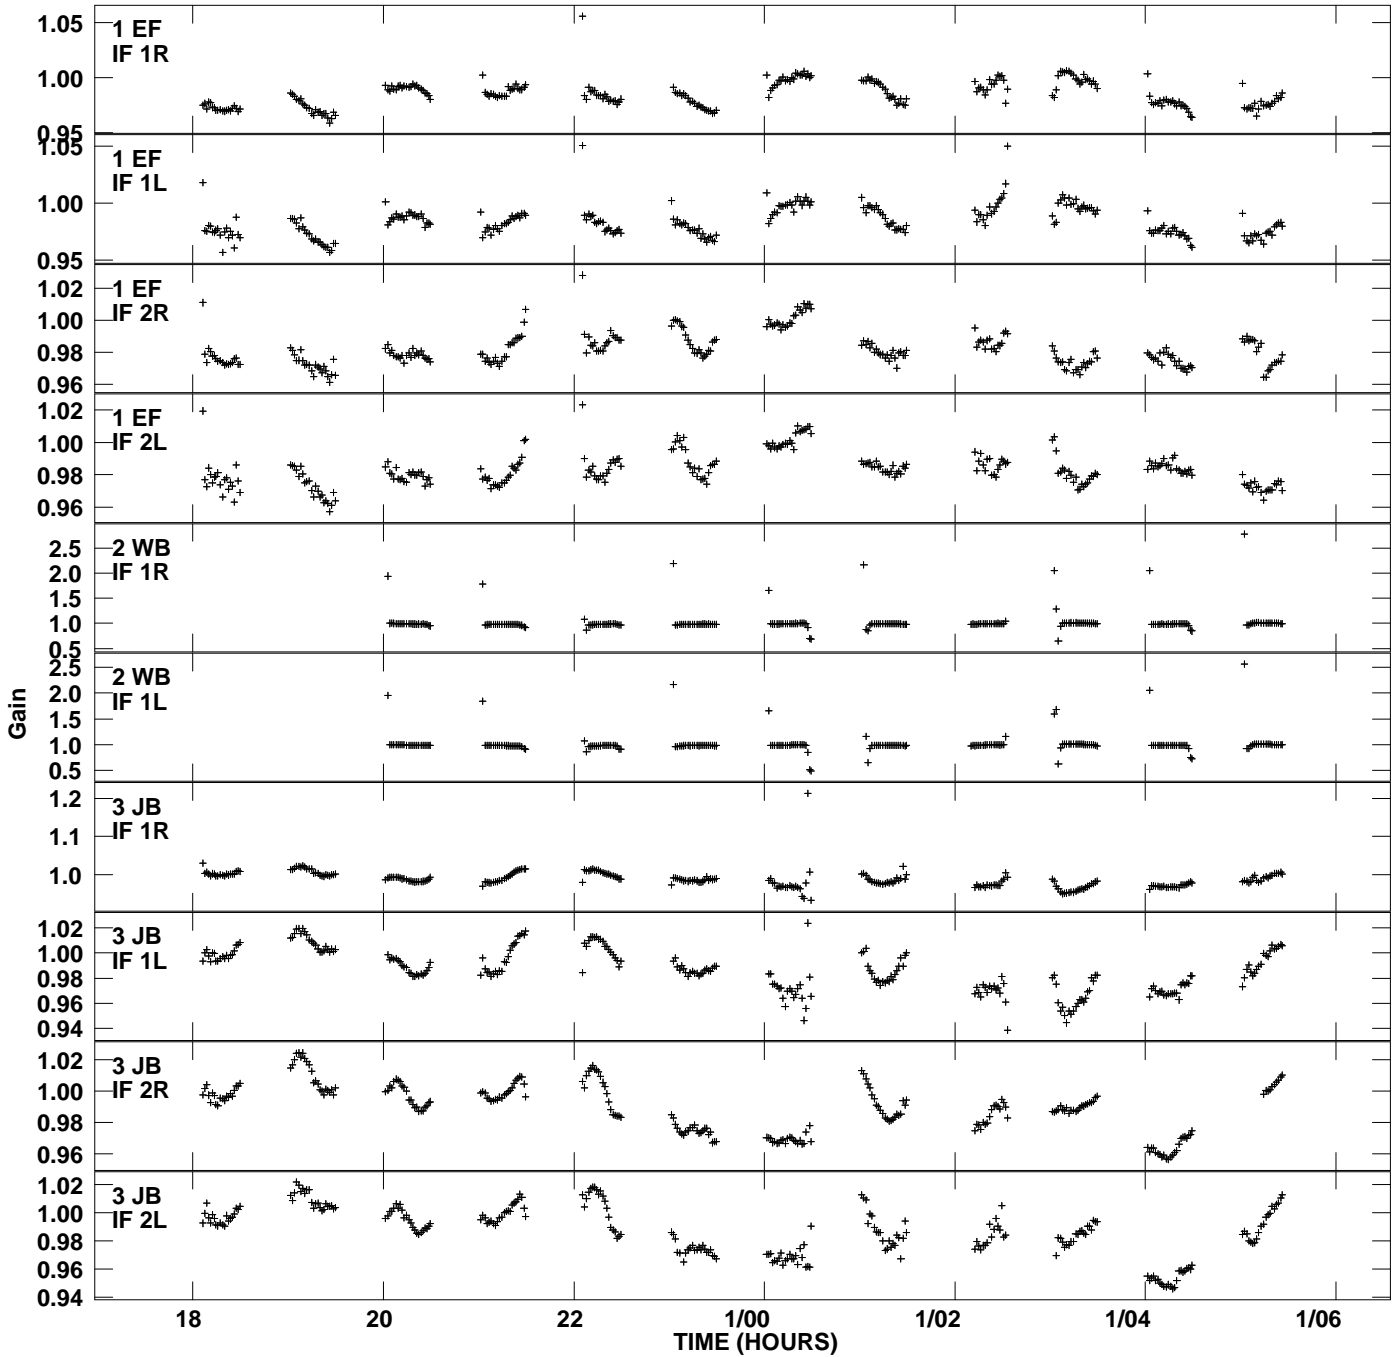

Plot file version 1 created 25-MAR-2013 13:47:00
Gain amp vs UTC time for NGC1275.MULTI.1
SN 4 Rpol & Lpol IF 1 - 2

Plot file version 2 created 25-MAR-2013 13:47:00
Gain amp vs UTC time for NGC1275.MULTI.1
SN 4 Rpol & Lpol IF 1 - 2

Plot file version 3 created 25-MAR-2013 13:47:00
 Gain amp vs UTC time for NGC1275.MULTI.1
 SN 4 Rpol & Lpol IF 1 - 2

Plot file version 4 created 25-MAR-2013 13:47:00
Gain amp vs UTC time for NGC1275.MULTI.1
SN 4 Rpol & Lpol IF 1 - 2