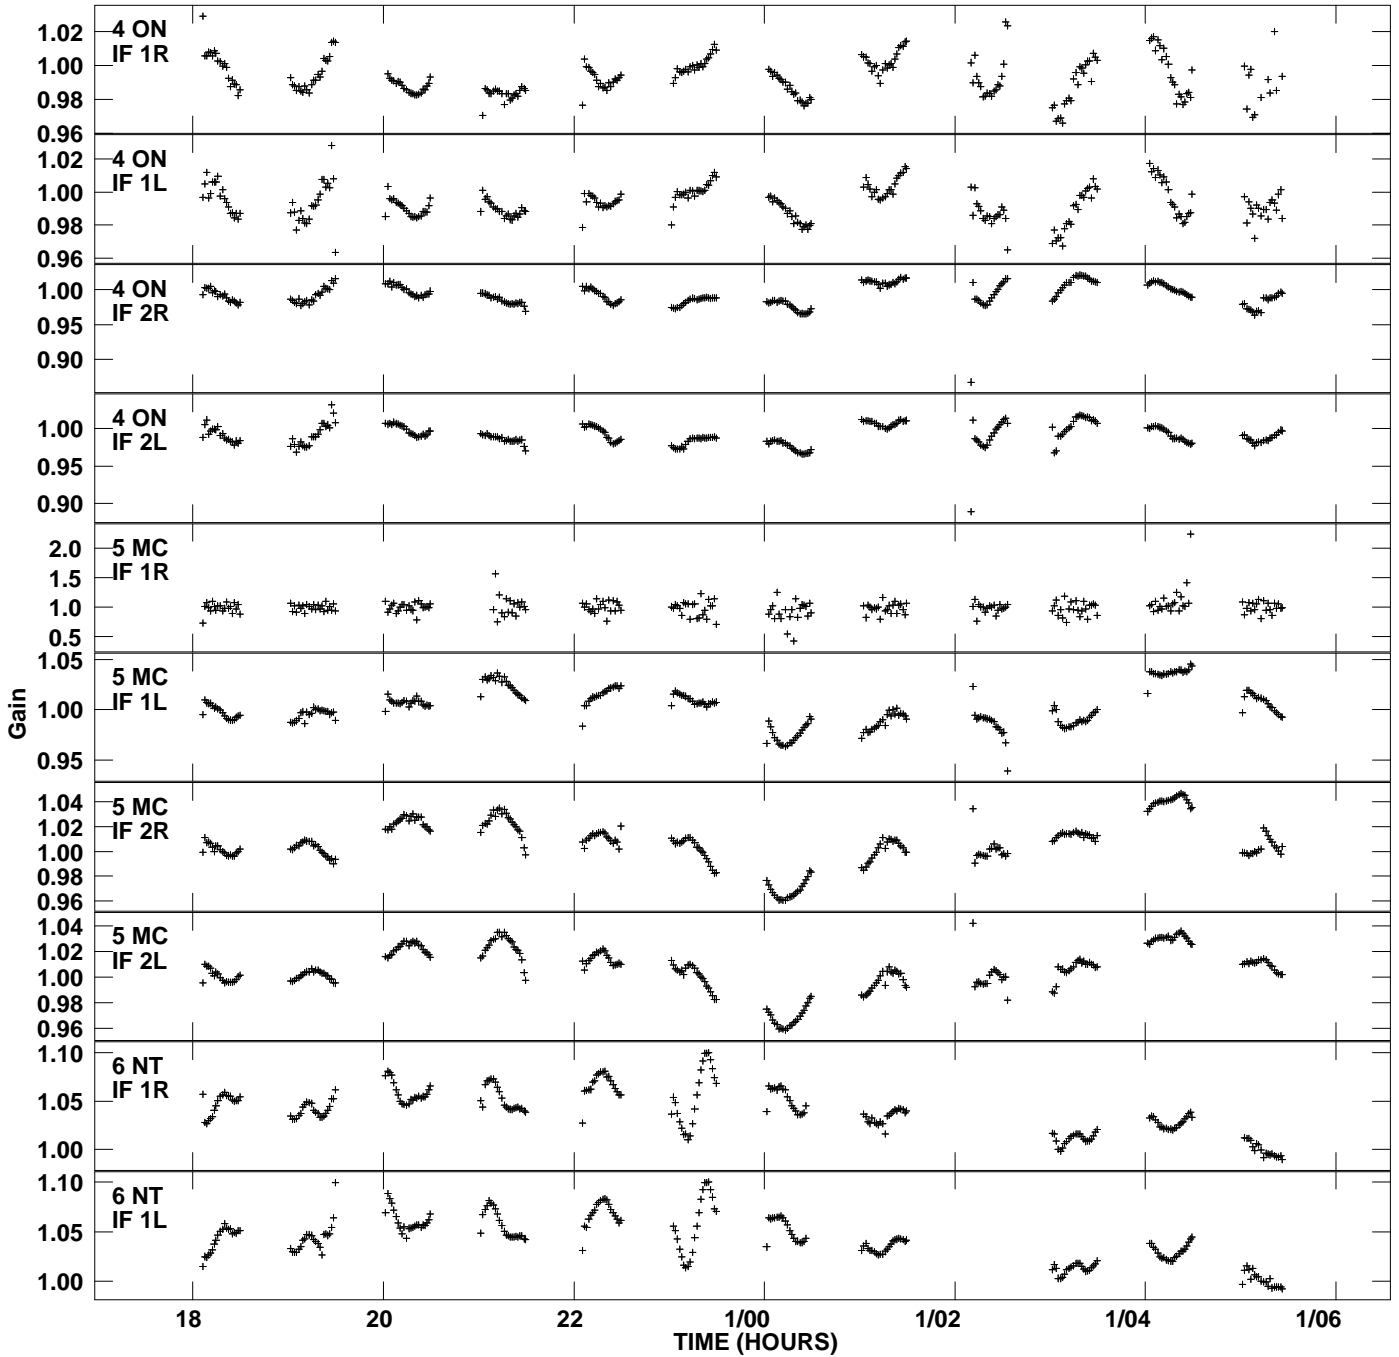

Plot file version 1 created 25-MAR-2013 13:47:00
Gain amp vs UTC time for NGC1275.MULTI.1
SN 4 Rpol & Lpol IF 1 - 2

Plot file version 2 created 25-MAR-2013 13:47:00
Gain amp vs UTC time for NGC1275.MULTI.1
SN 4 Rpol & Lpol IF 1 - 2

Plot file version 3 created 25-MAR-2013 13:47:00
 Gain amp vs UTC time for NGC1275.MULTI.1
 SN 4 Rpol & Lpol IF 1 - 2

Plot file version 4 created 25-MAR-2013 13:47:00
Gain amp vs UTC time for NGC1275.MULTI.1
SN 4 Rpol & Lpol IF 1 - 2