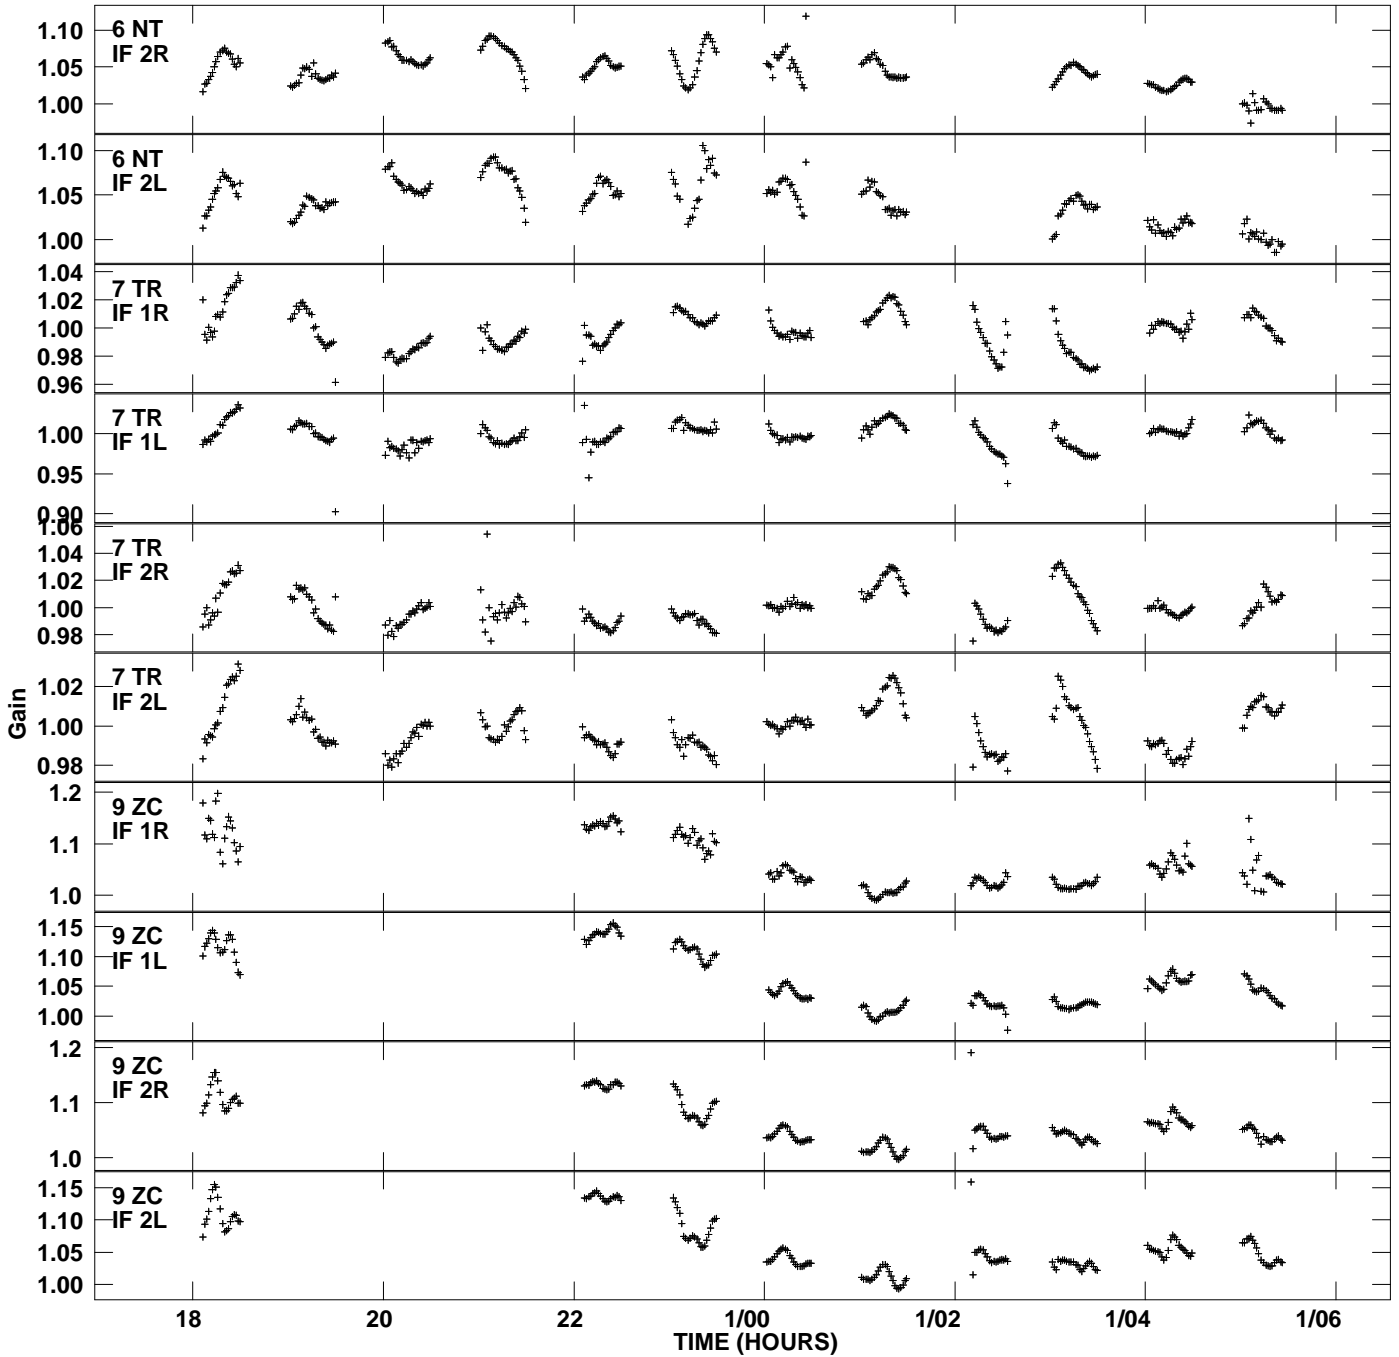

Plot file version 1 created 25-MAR-2013 13:47:00
Gain amp vs UTC time for NGC1275.MULTI.1
SN 4 Rpol & Lpol IF 1 - 2

Plot file version 2 created 25-MAR-2013 13:47:00
Gain amp vs UTC time for NGC1275.MULTI.1
SN 4 Rpol & Lpol IF 1 - 2

Plot file version 3 created 25-MAR-2013 13:47:00
 Gain amp vs UTC time for NGC1275.MULTI.1
 SN 4 Rpol & Lpol IF 1 - 2

Plot file version 4 created 25-MAR-2013 13:47:00
Gain amp vs UTC time for NGC1275.MULTI.1
SN 4 Rpol & Lpol IF 1 - 2