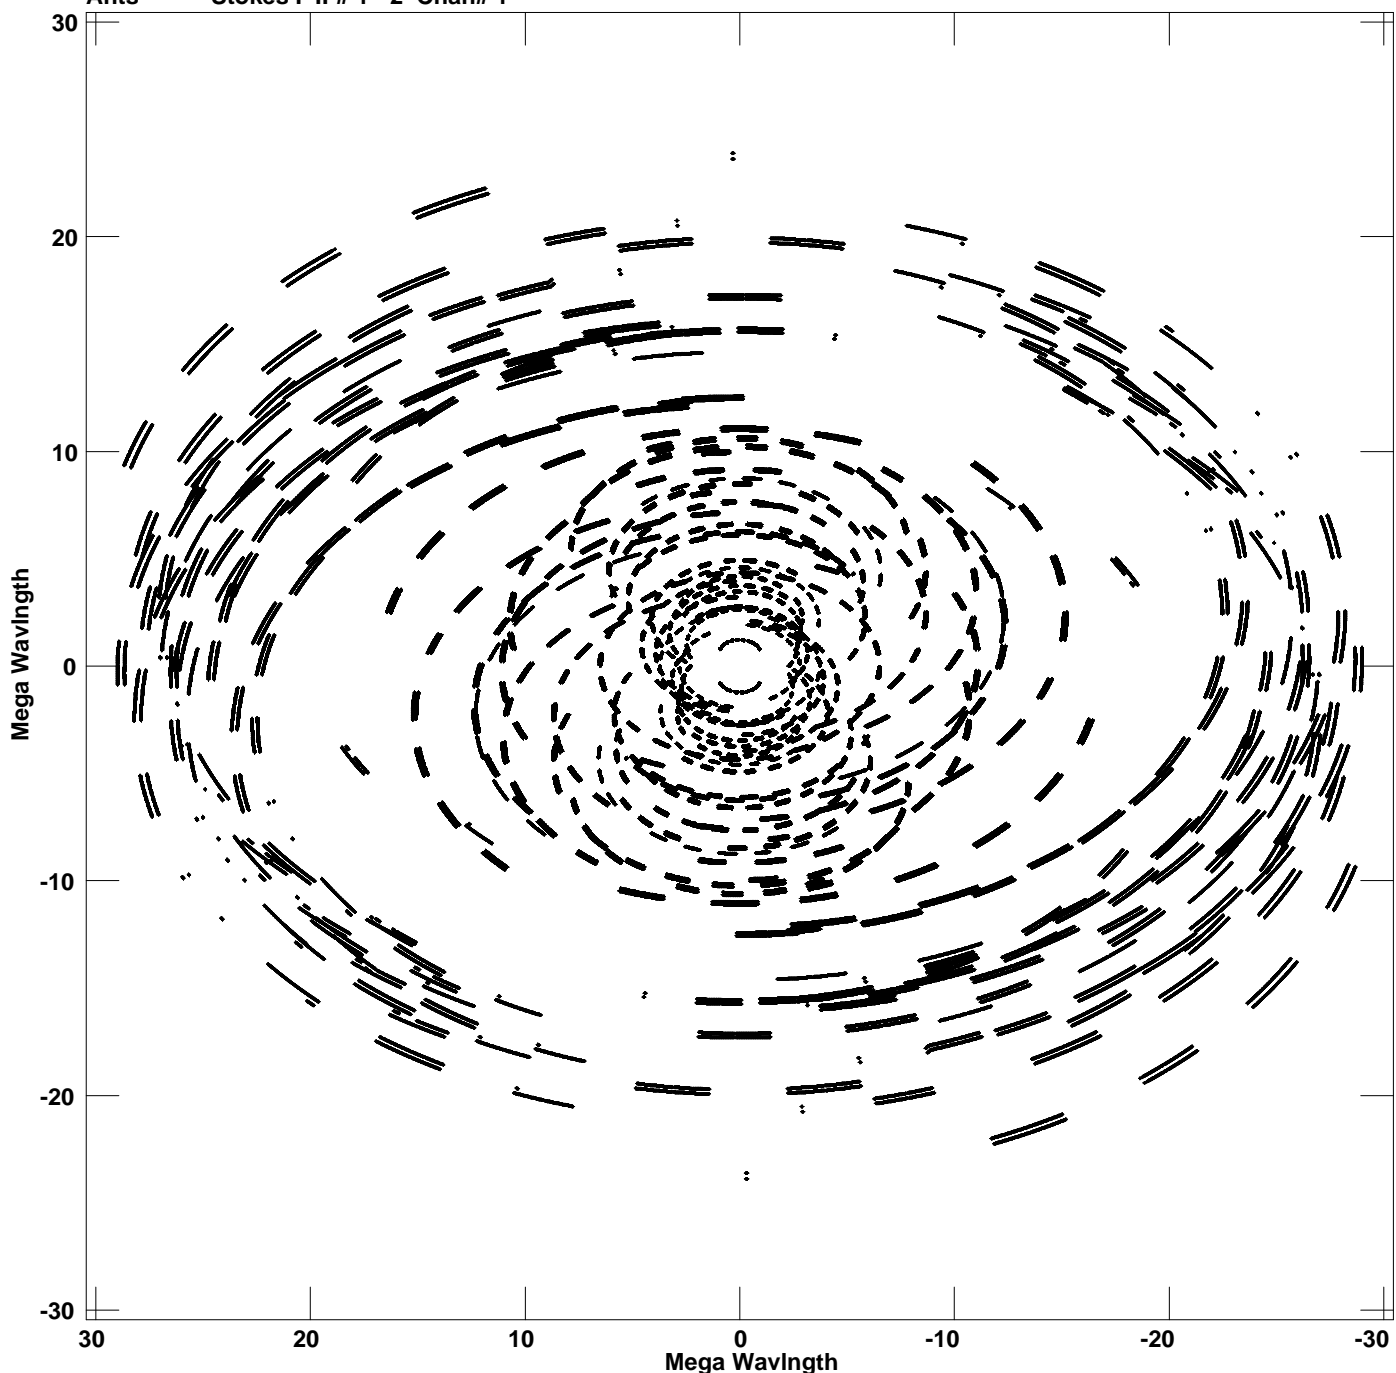

Plot file version 1 created 25-MAR-2013 13:47:35  
V vs U for NGC1275.MULTI.1 Source:NGC1275  
Ants \* - \* Stokes I IF# 1 - 2 Chan# 1

Freq = 1.3962 GHz, Bw = 16.000 MHz