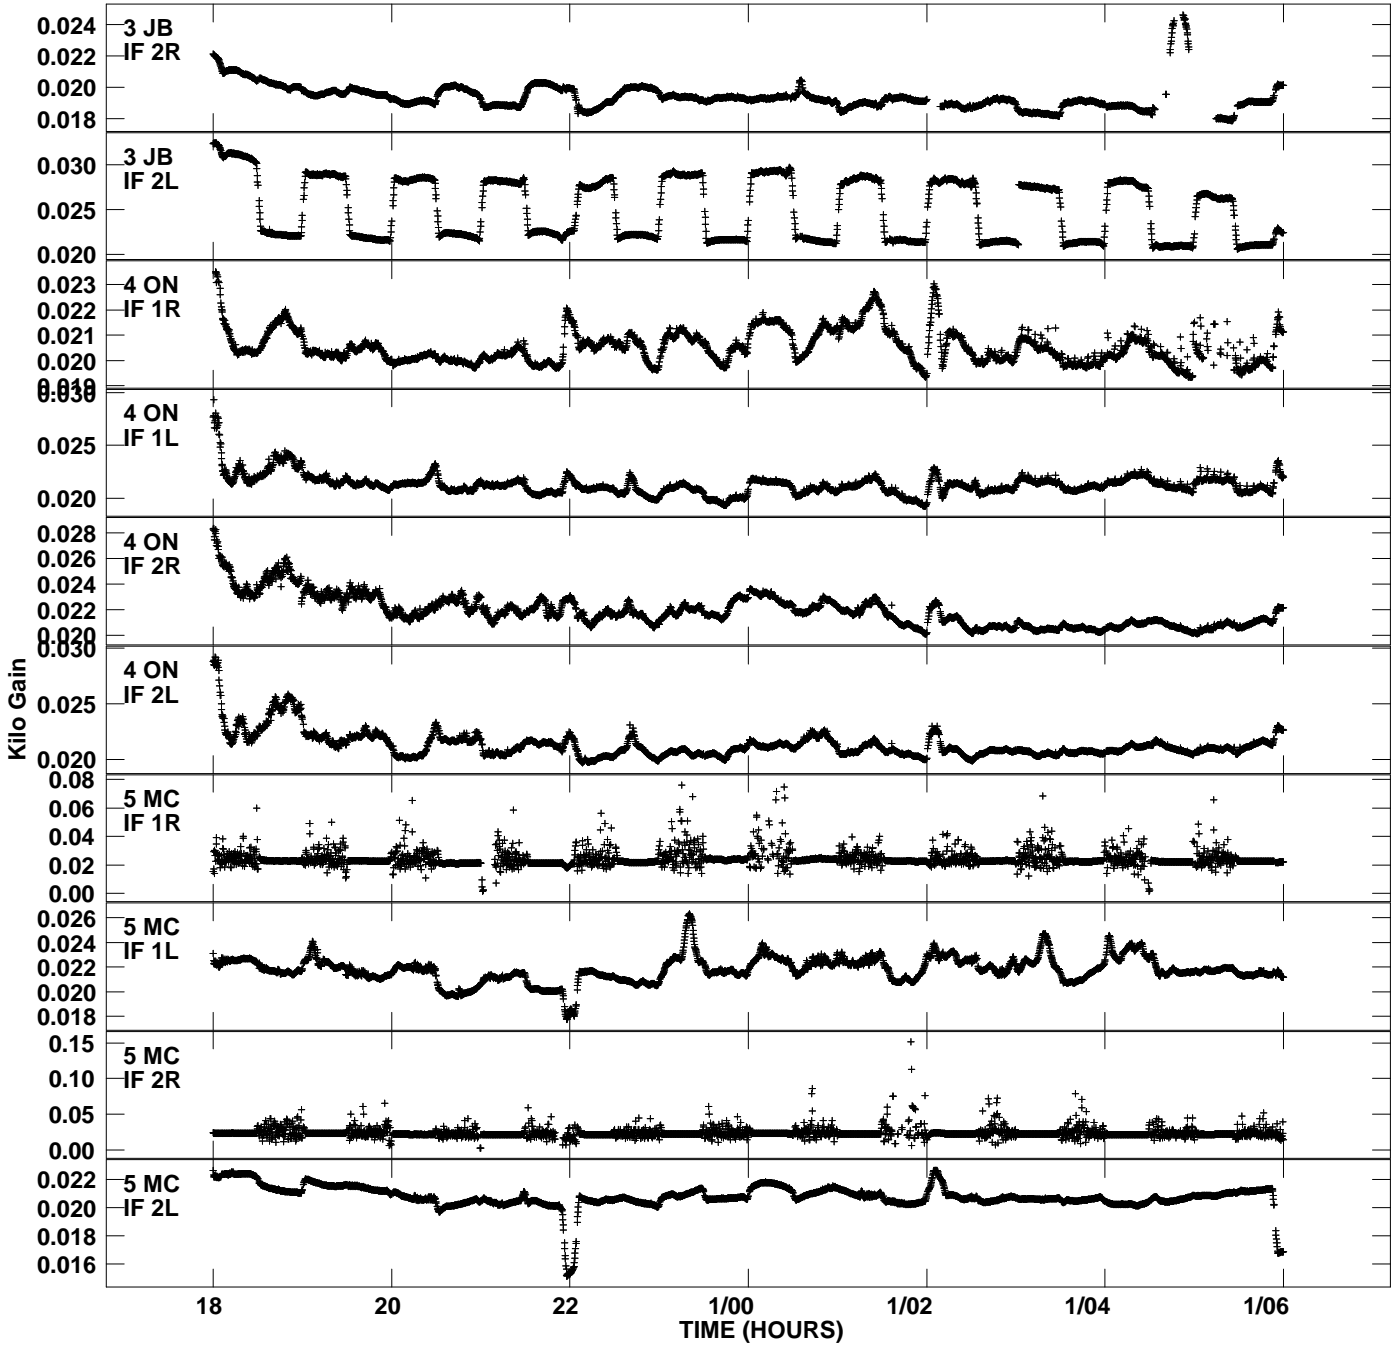

Plot file version 1 created 25-MAR-2013 13:47:56  
Gain amp vs UTC time for EO009\_4.TMP.1  
CL 4 Rpol & Lpol IF 1 - 2

Plot file version 2 created 25-MAR-2013 13:47:56  
Gain amp vs UTC time for EO009\_4.TMP.1  
CL 4 Rpol & Lpol IF 1 - 2

Plot file version 3 created 25-MAR-2013 13:47:56  
Gain amp vs UTC time for EO009\_4.TMP.1  
CL 4 Rpol & Lpol IF 1 - 2

Plot file version 4 created 25-MAR-2013 13:47:56  
Gain amp vs UTC time for EO009\_4.TMP.1  
CL 4 Rpol & Lpol IF 1 - 2