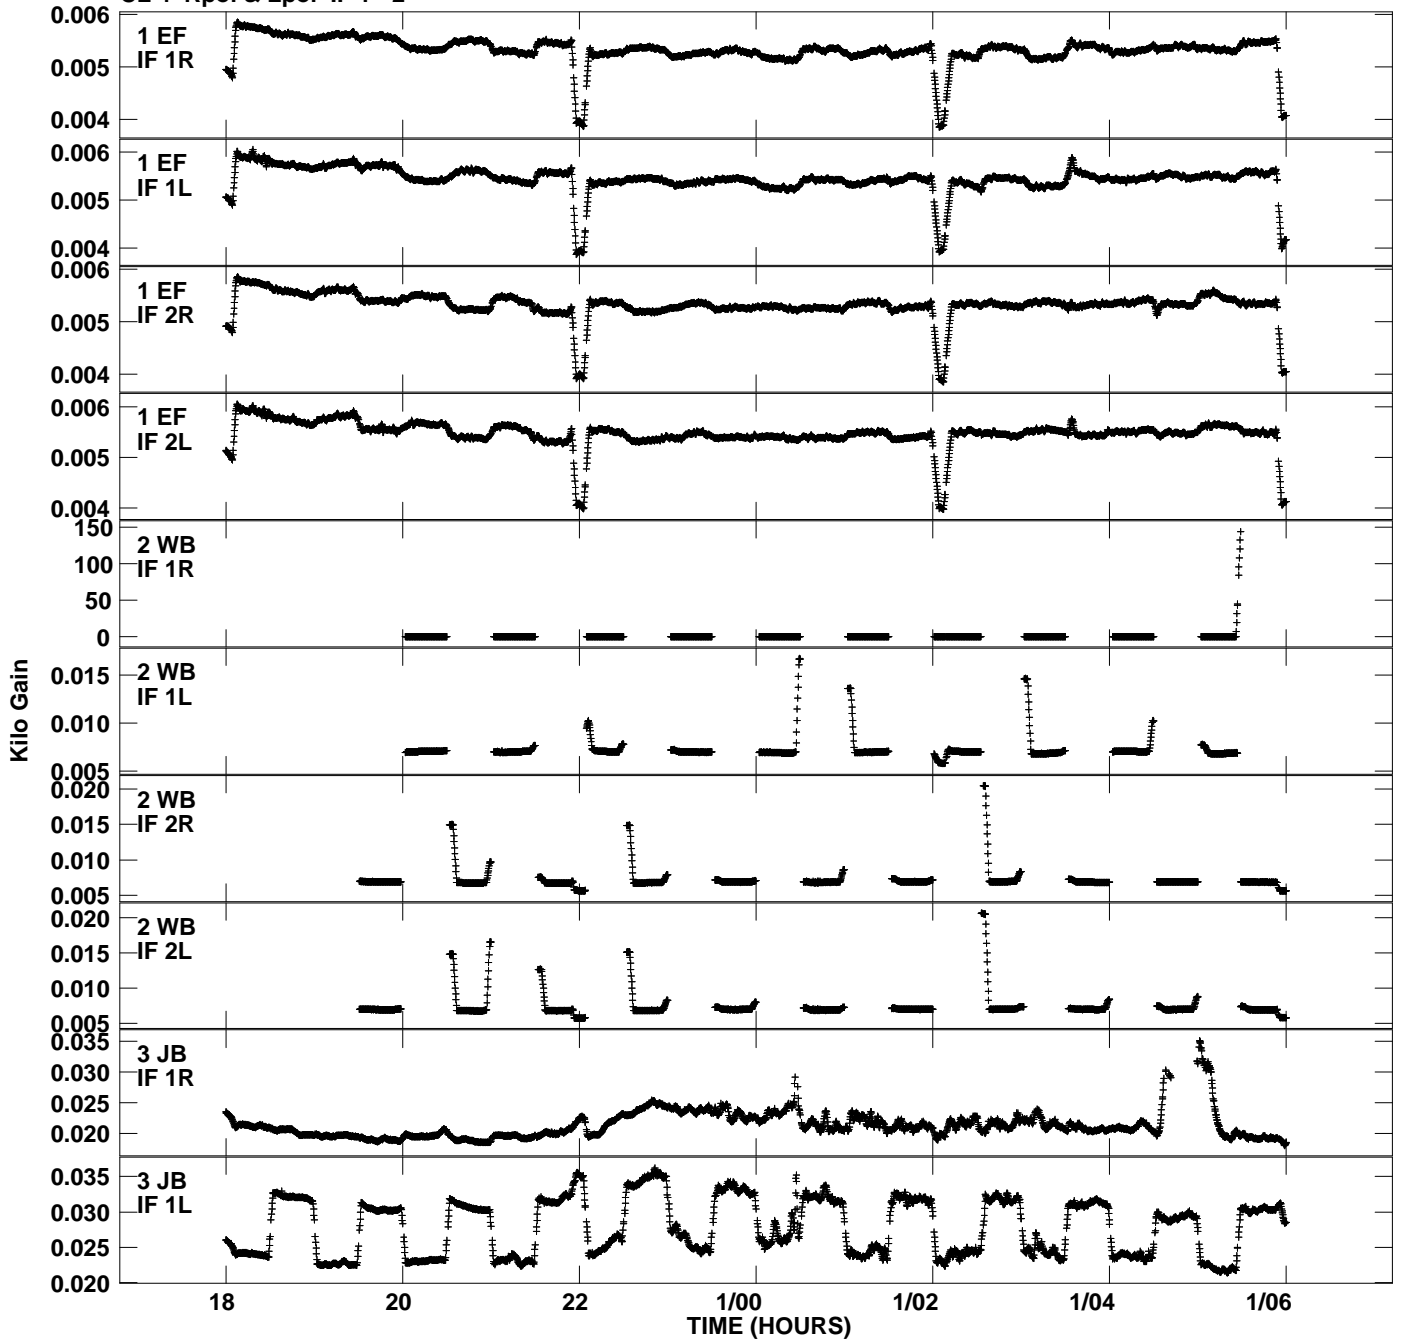

Plot file version 1 created 25-MAR-2013 13:47:56  
Gain amp vs UTC time for EO009\_4.TMP.1  
CL 4 Rpol & Lpol IF 1 - 2

Plot file version 2 created 25-MAR-2013 13:47:56  
Gain amp vs UTC time for EO009\_4.TMP.1  
CL 4 Rpol & Lpol IF 1 - 2

Plot file version 3 created 25-MAR-2013 13:47:56  
Gain amp vs UTC time for EO009\_4.TMP.1  
CL 4 Rpol & Lpol IF 1 - 2

Plot file version 4 created 25-MAR-2013 13:47:56  
Gain amp vs UTC time for EO009\_4.TMP.1  
CL 4 Rpol & Lpol IF 1 - 2