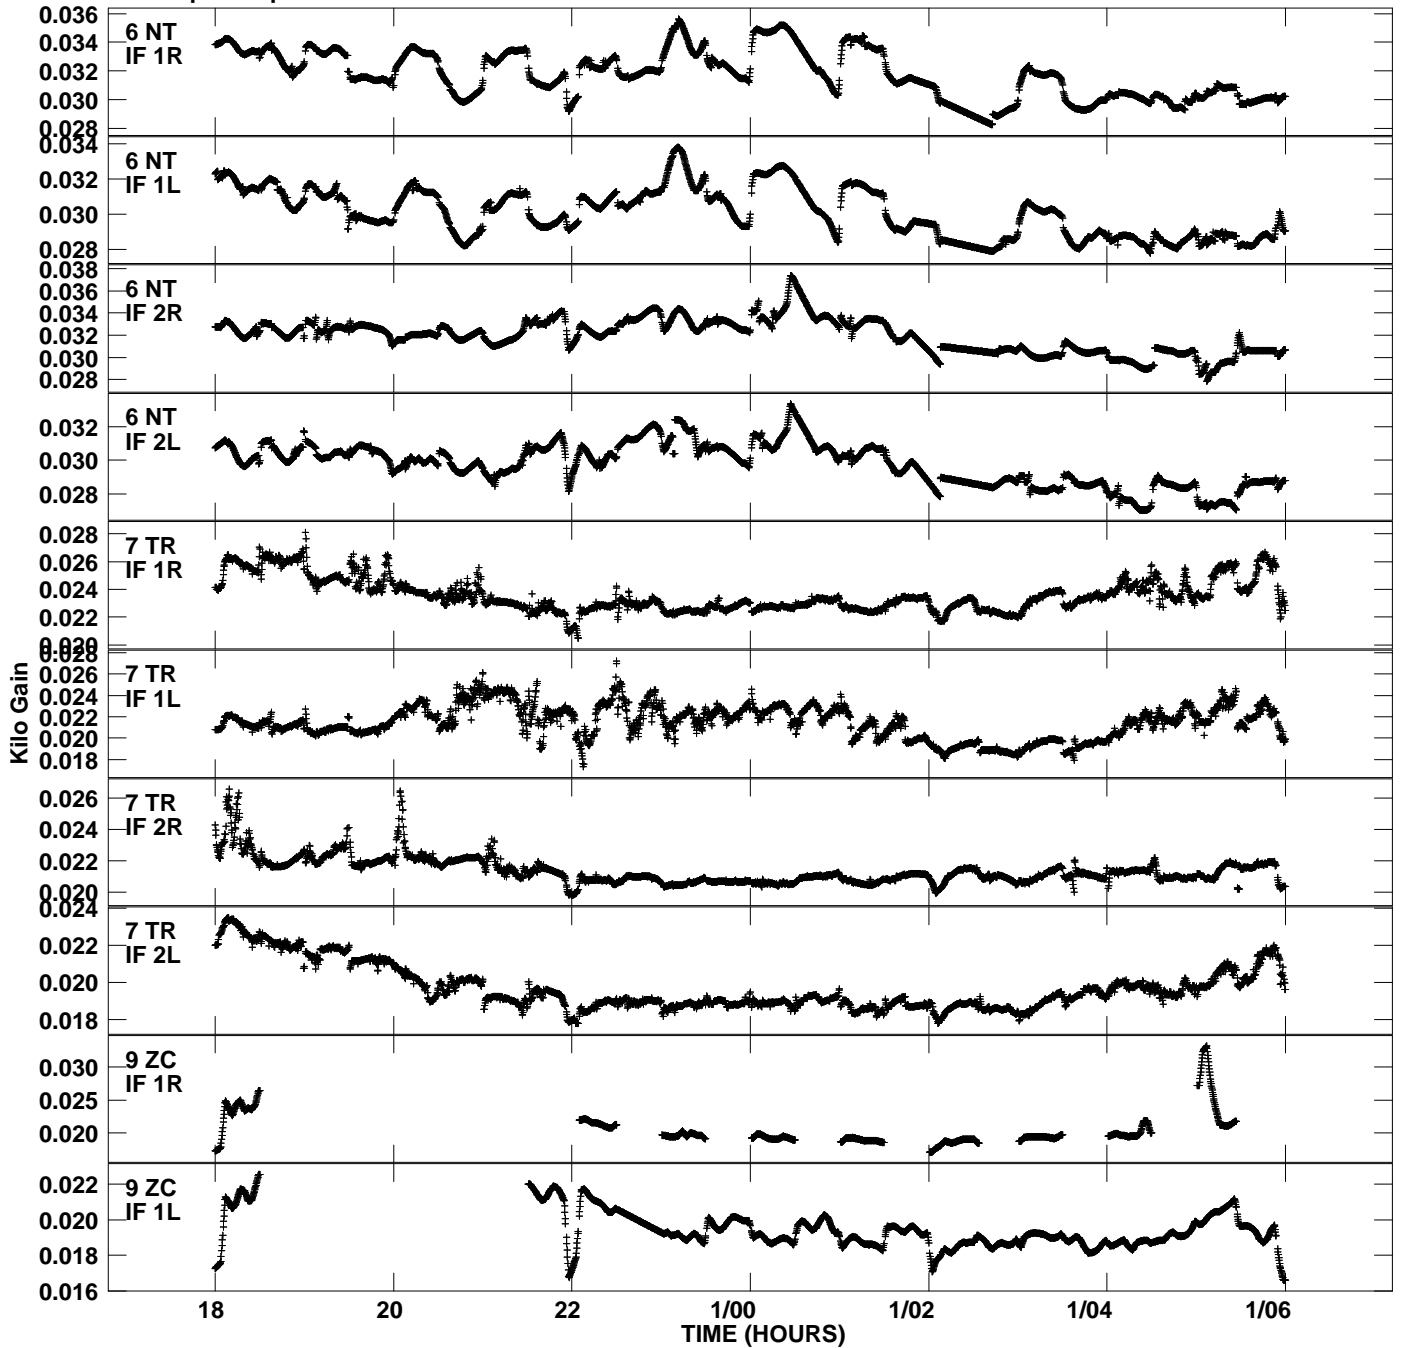

Plot file version 1 created 25-MAR-2013 13:47:56  
Gain amp vs UTC time for EO009\_4.TMP.1  
CL 4 Rpol & Lpol IF 1 - 2

Plot file version 2 created 25-MAR-2013 13:47:56  
Gain amp vs UTC time for EO009\_4.TMP.1  
CL 4 Rpol & Lpol IF 1 - 2

Plot file version 3 created 25-MAR-2013 13:47:56  
Gain amp vs UTC time for EO009\_4.TMP.1  
CL 4 Rpol & Lpol IF 1 - 2

Plot file version 4 created 25-MAR-2013 13:47:56  
Gain amp vs UTC time for EO009\_4.TMP.1  
CL 4 Rpol & Lpol IF 1 - 2