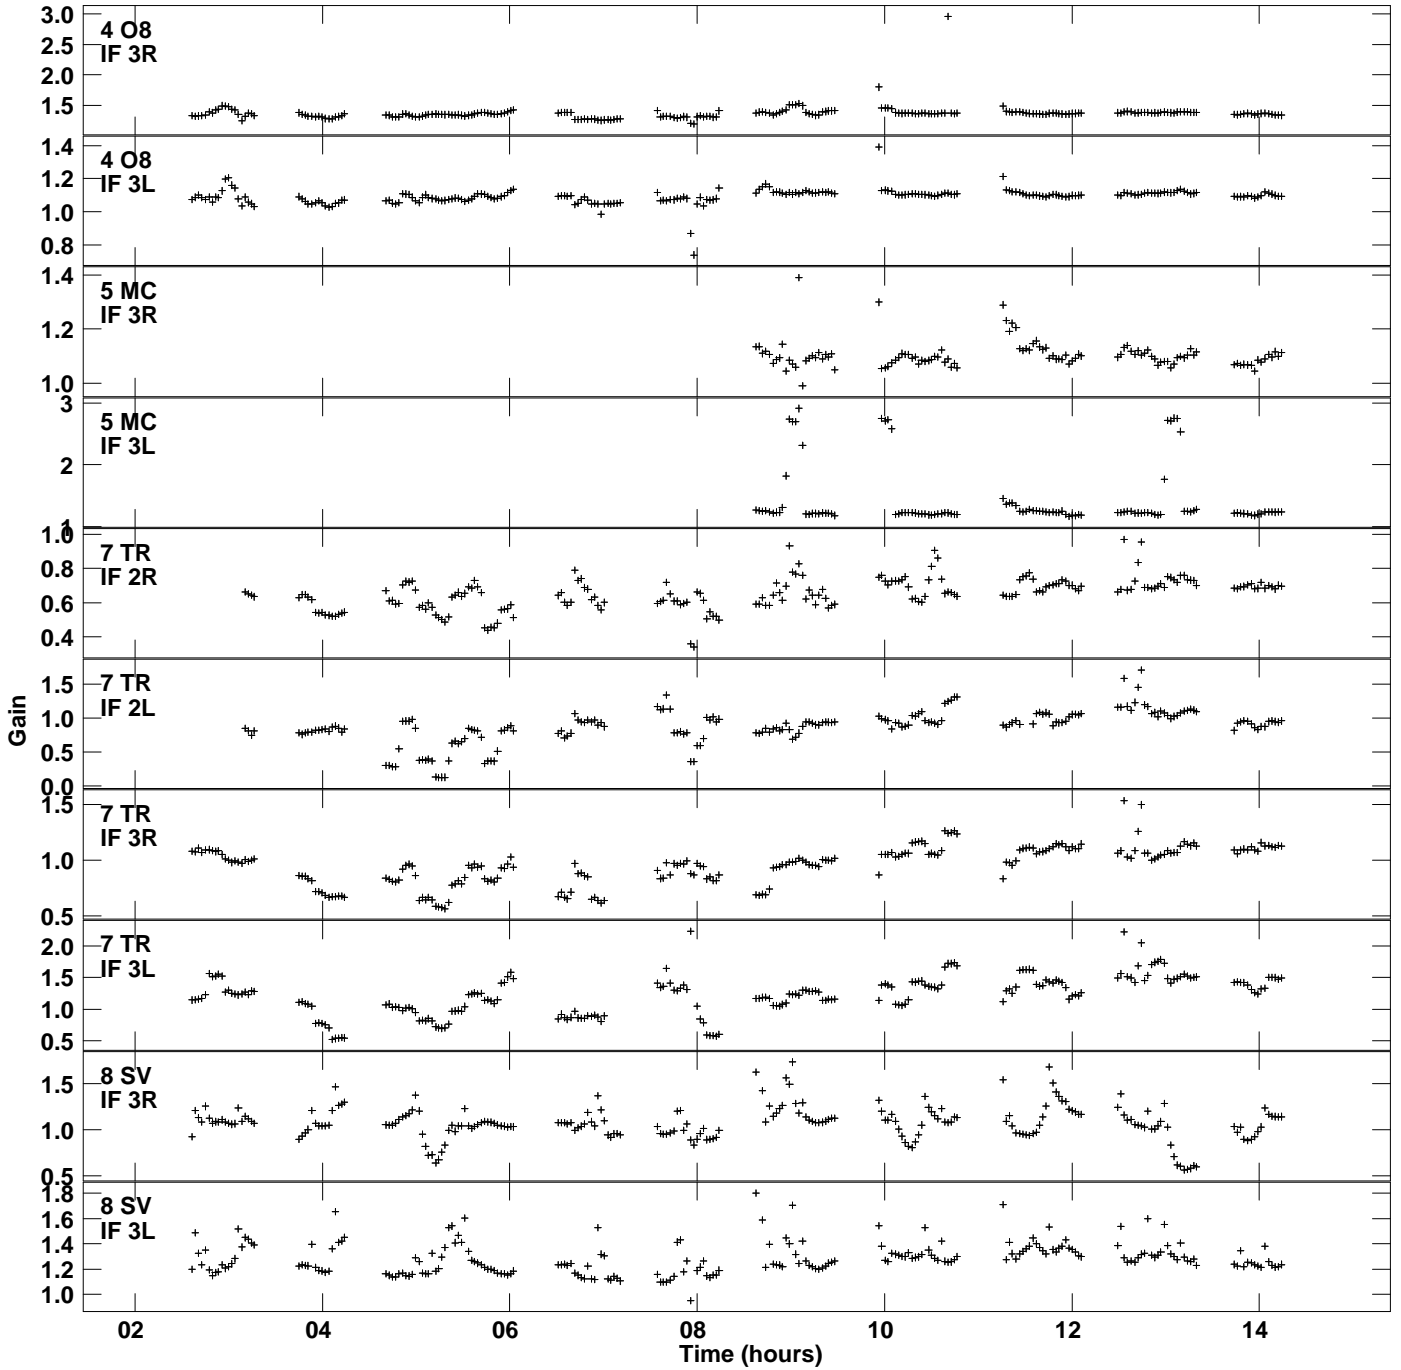

Plot file version 1 created 20-NOV-2015 15:03:05  
 Gain amp vs UTC time for 3C84.MULTI.1  
 SN 2 Rpol & Lpol IF 1 - 4

Plot file version 2 created 20-NOV-2015 15:03:05  
Gain amp vs UTC time for 3C84.MULTI.1  
SN 2 Rpol & Lpol IF 1 - 4

Plot file version 3 created 20-NOV-2015 15:03:05  
Gain amp vs UTC time for 3C84.MULTI.1  
SN 2 Rpol & Lpol IF 1 - 4