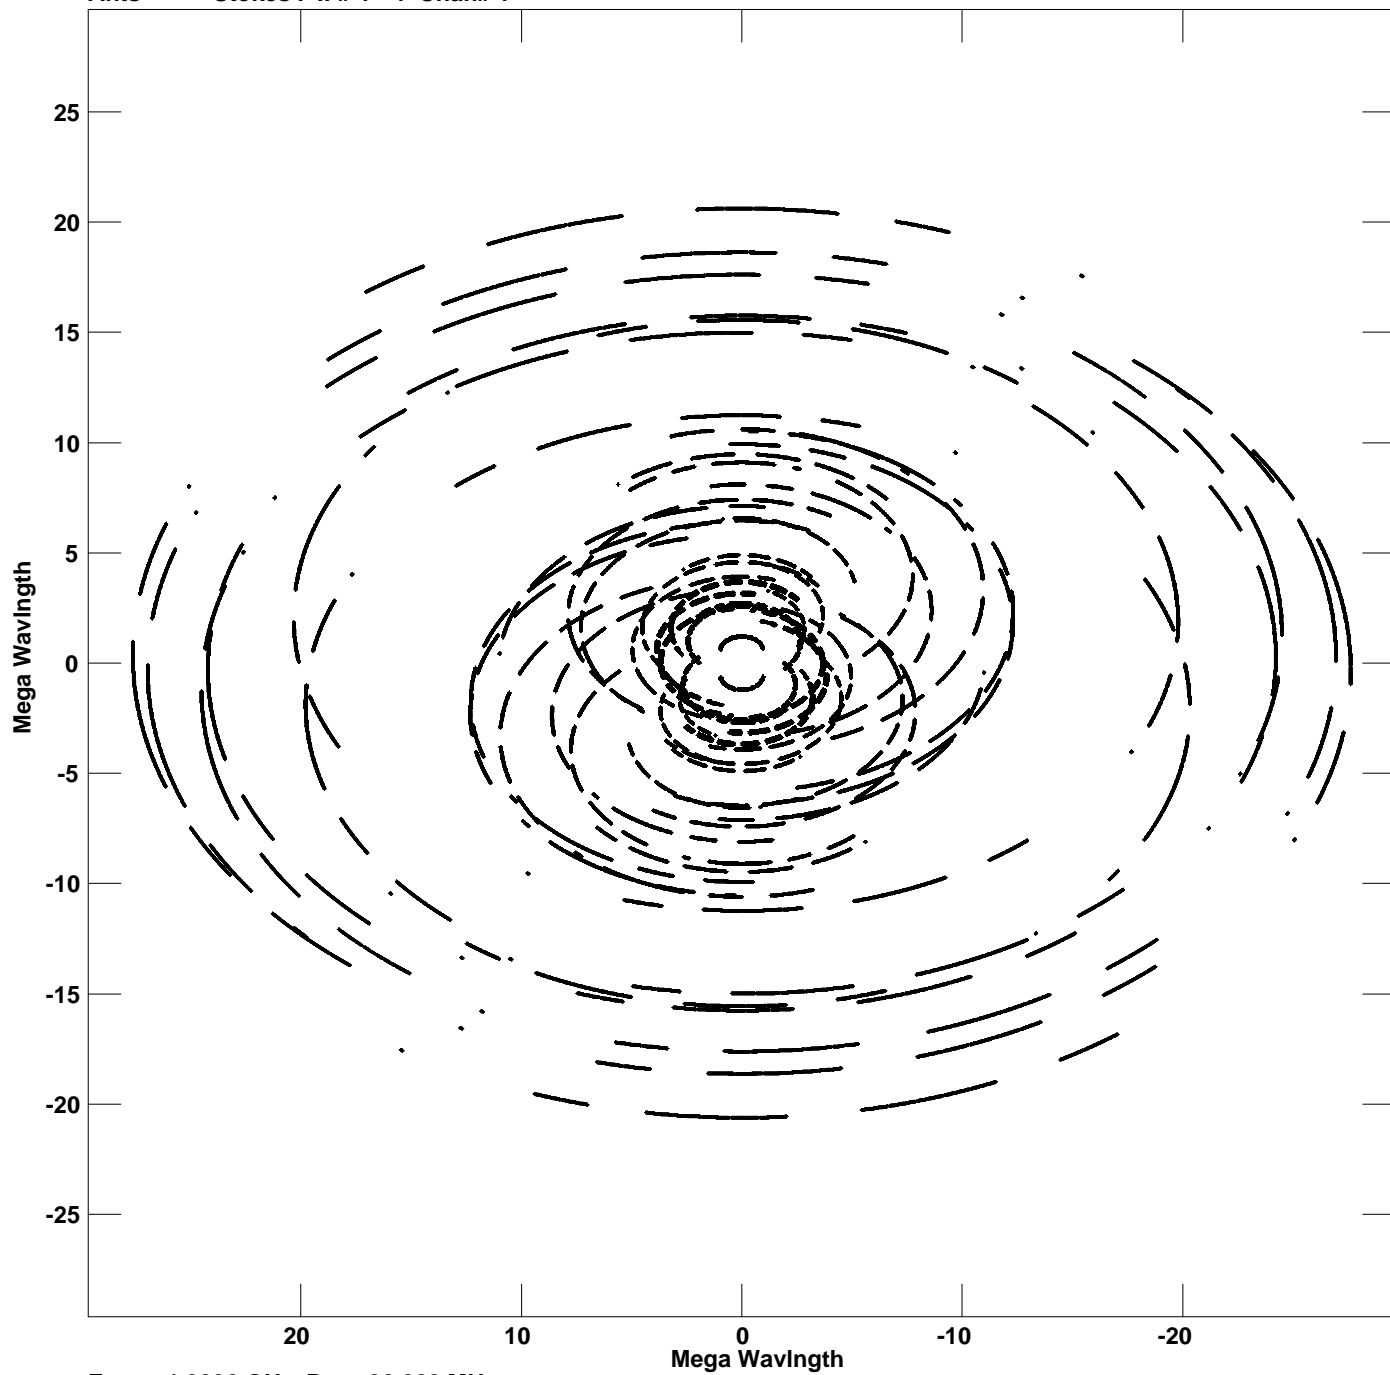

Plot file version 1 created 20-NOV-2015 15:03:49  
V vs U for 3C84.MULTI.1 Source:3C84  
Ants \* - \* Stokes I IF# 1 - 4 Chan# 1

Freq = 1.3336 GHz, Bw = 32.000 MHz