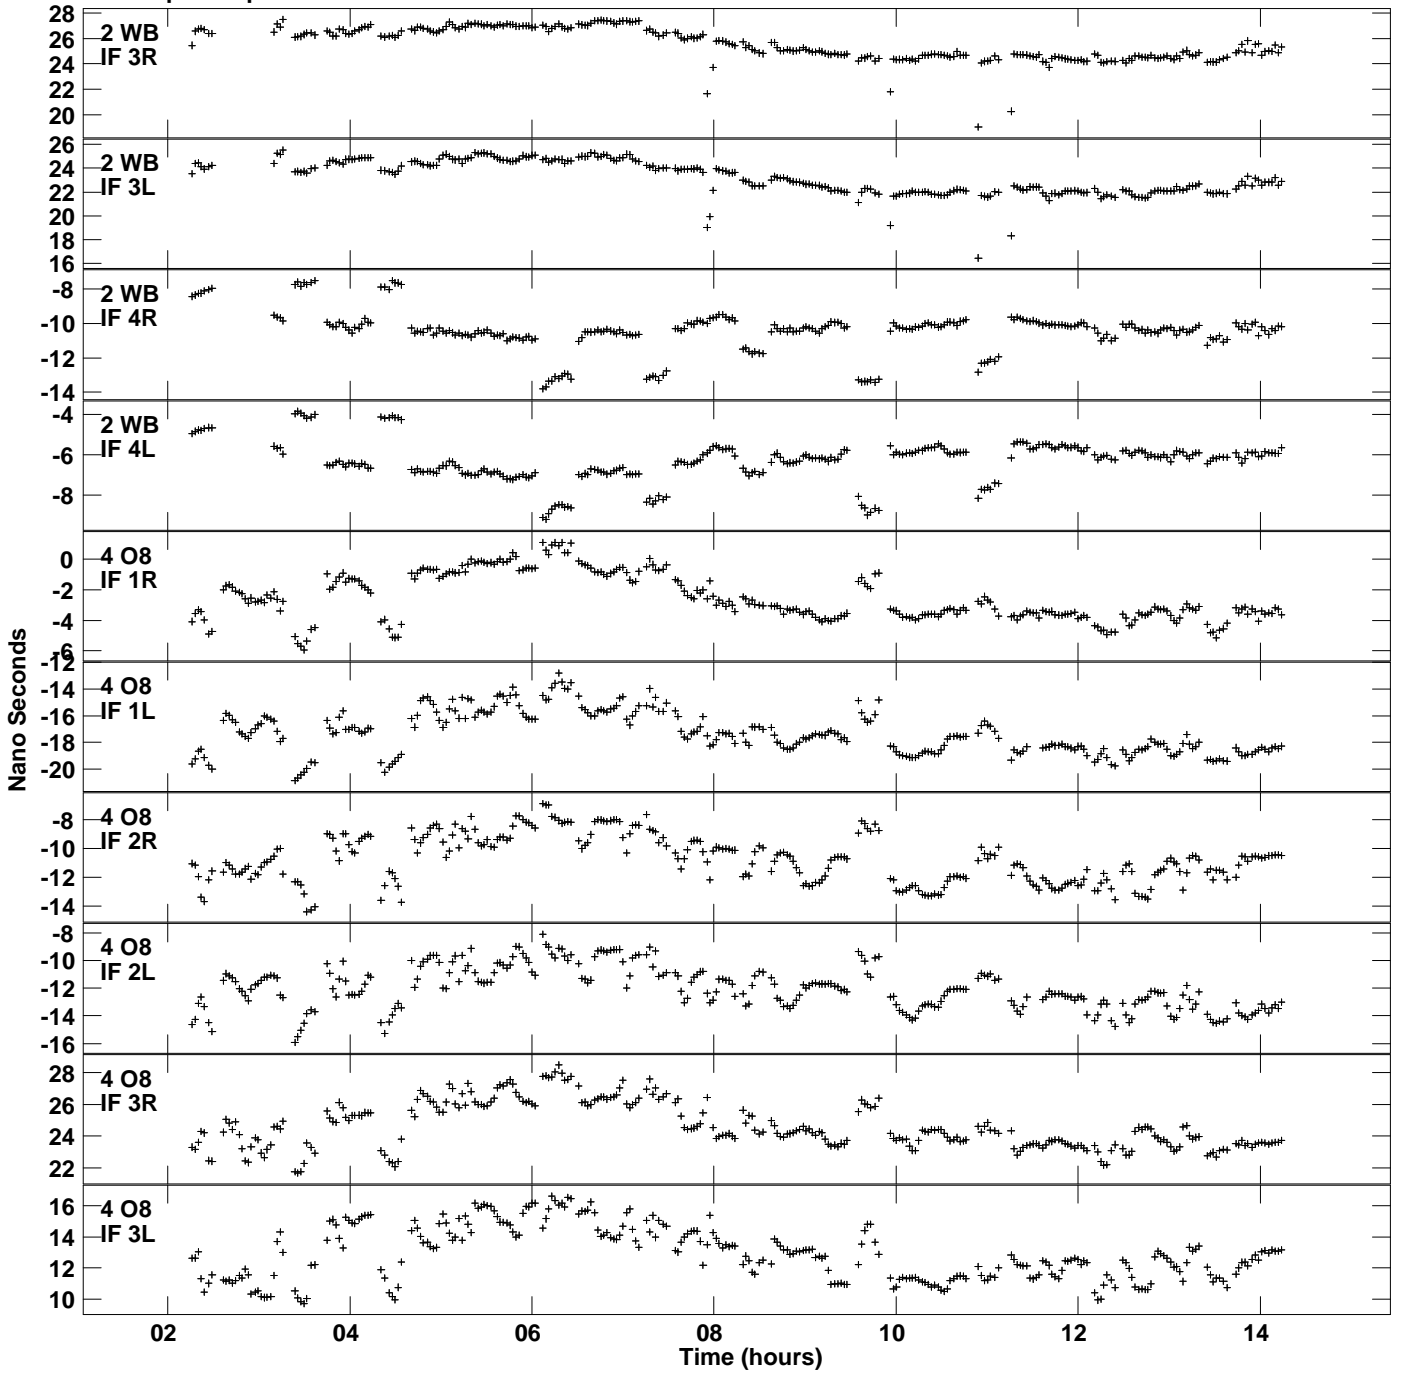

Plot file version 1 created 20-NOV-2015 15:00:43
Delay vs UTC time for EO013_1.UVDATA.1
SN 2 Rpol & Lpol IF 1 - 4

Plot file version 2 created 20-NOV-2015 15:00:43
Delay vs UTC time for EO013_1.UVDATA.1
SN 2 Rpol & Lpol IF 1 - 4

Plot file version 3 created 20-NOV-2015 15:00:43
Delay vs UTC time for EO013_1.UVDATA.1
SN 2 Rpol & Lpol IF 1 - 4

Plot file version 4 created 20-NOV-2015 15:00:43
Delay vs UTC time for EO013_1.UVDATA.1
SN 2 Rpol & Lpol IF 1 - 4

Plot file version 5 created 20-NOV-2015 15:00:43
Delay vs UTC time for EO013_1.UVDATA.1
SN 2 Rpol & Lpol IF 1 - 4