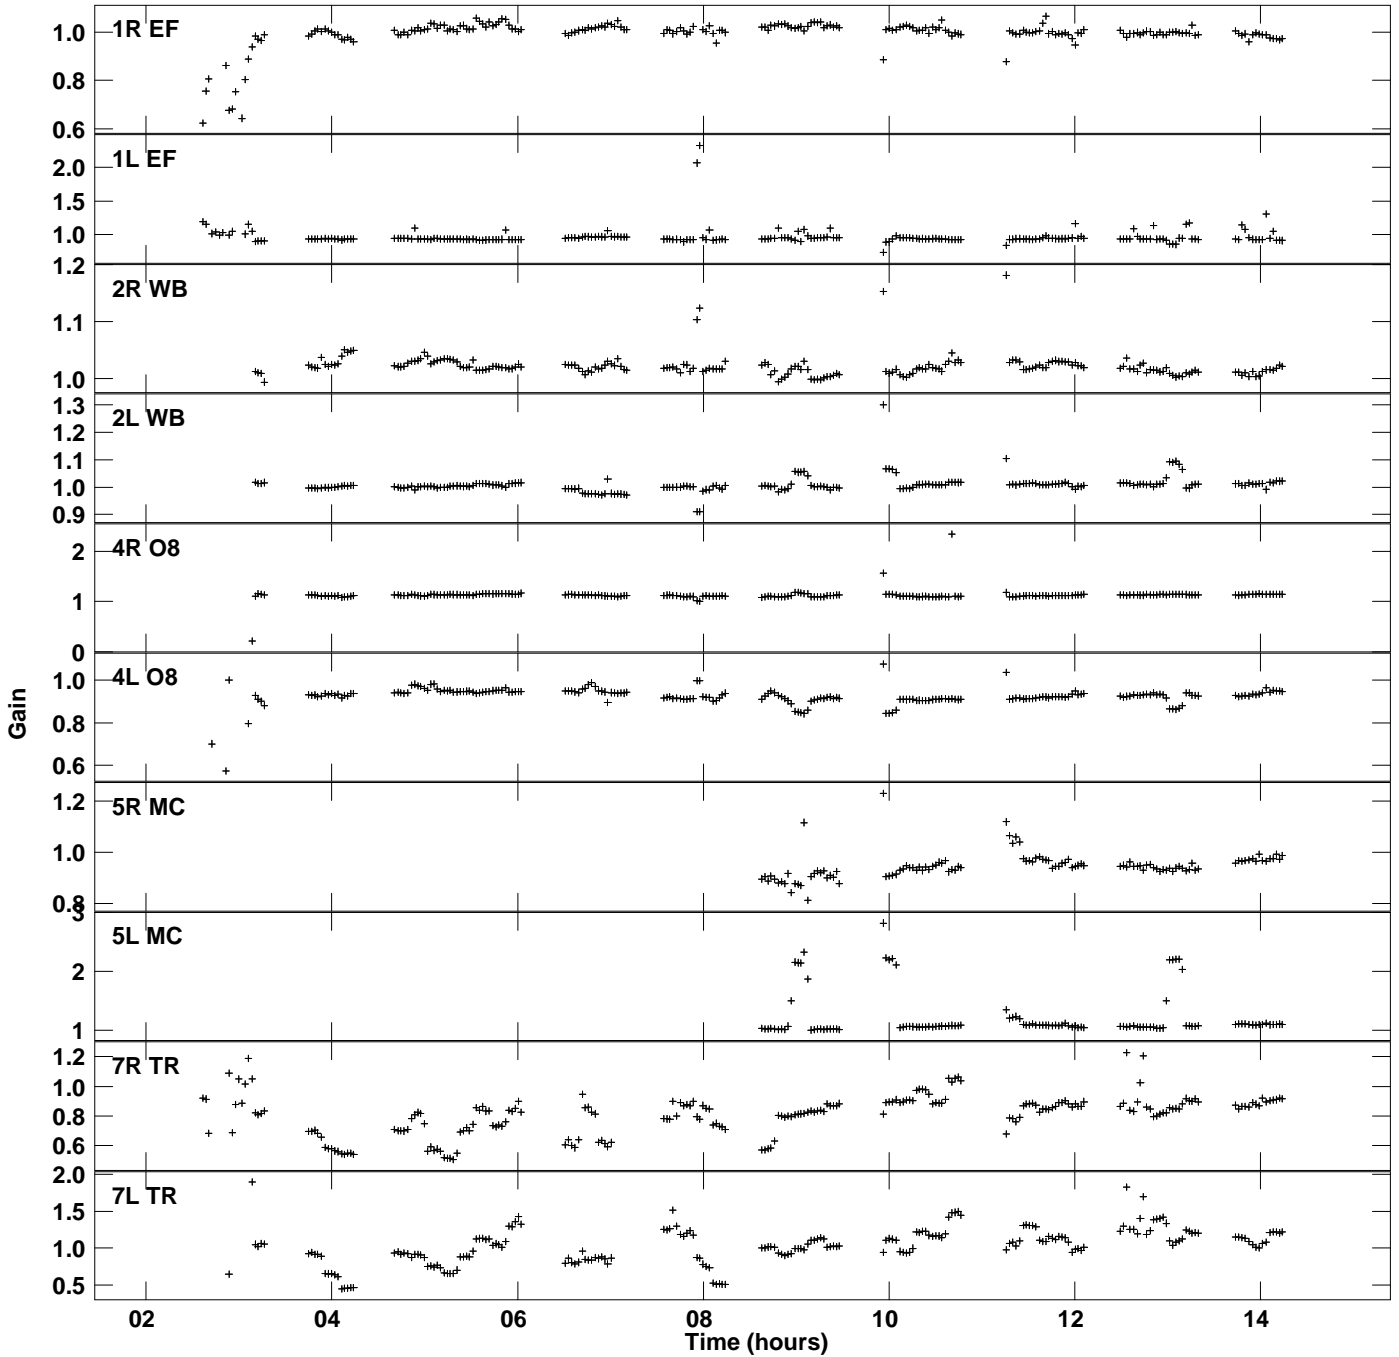

Plot file version 1 created 20-NOV-2015 19:35:50
Gain amp vs UTC time for 3C84.MULTI.1
SN 2 Rpol & Lpol IF 1

Plot file version 2 created 20-NOV-2015 19:35:50
Gain amp vs UTC time for 3C84.MULTI.1
SN 2 Rpol & Lpol IF 1